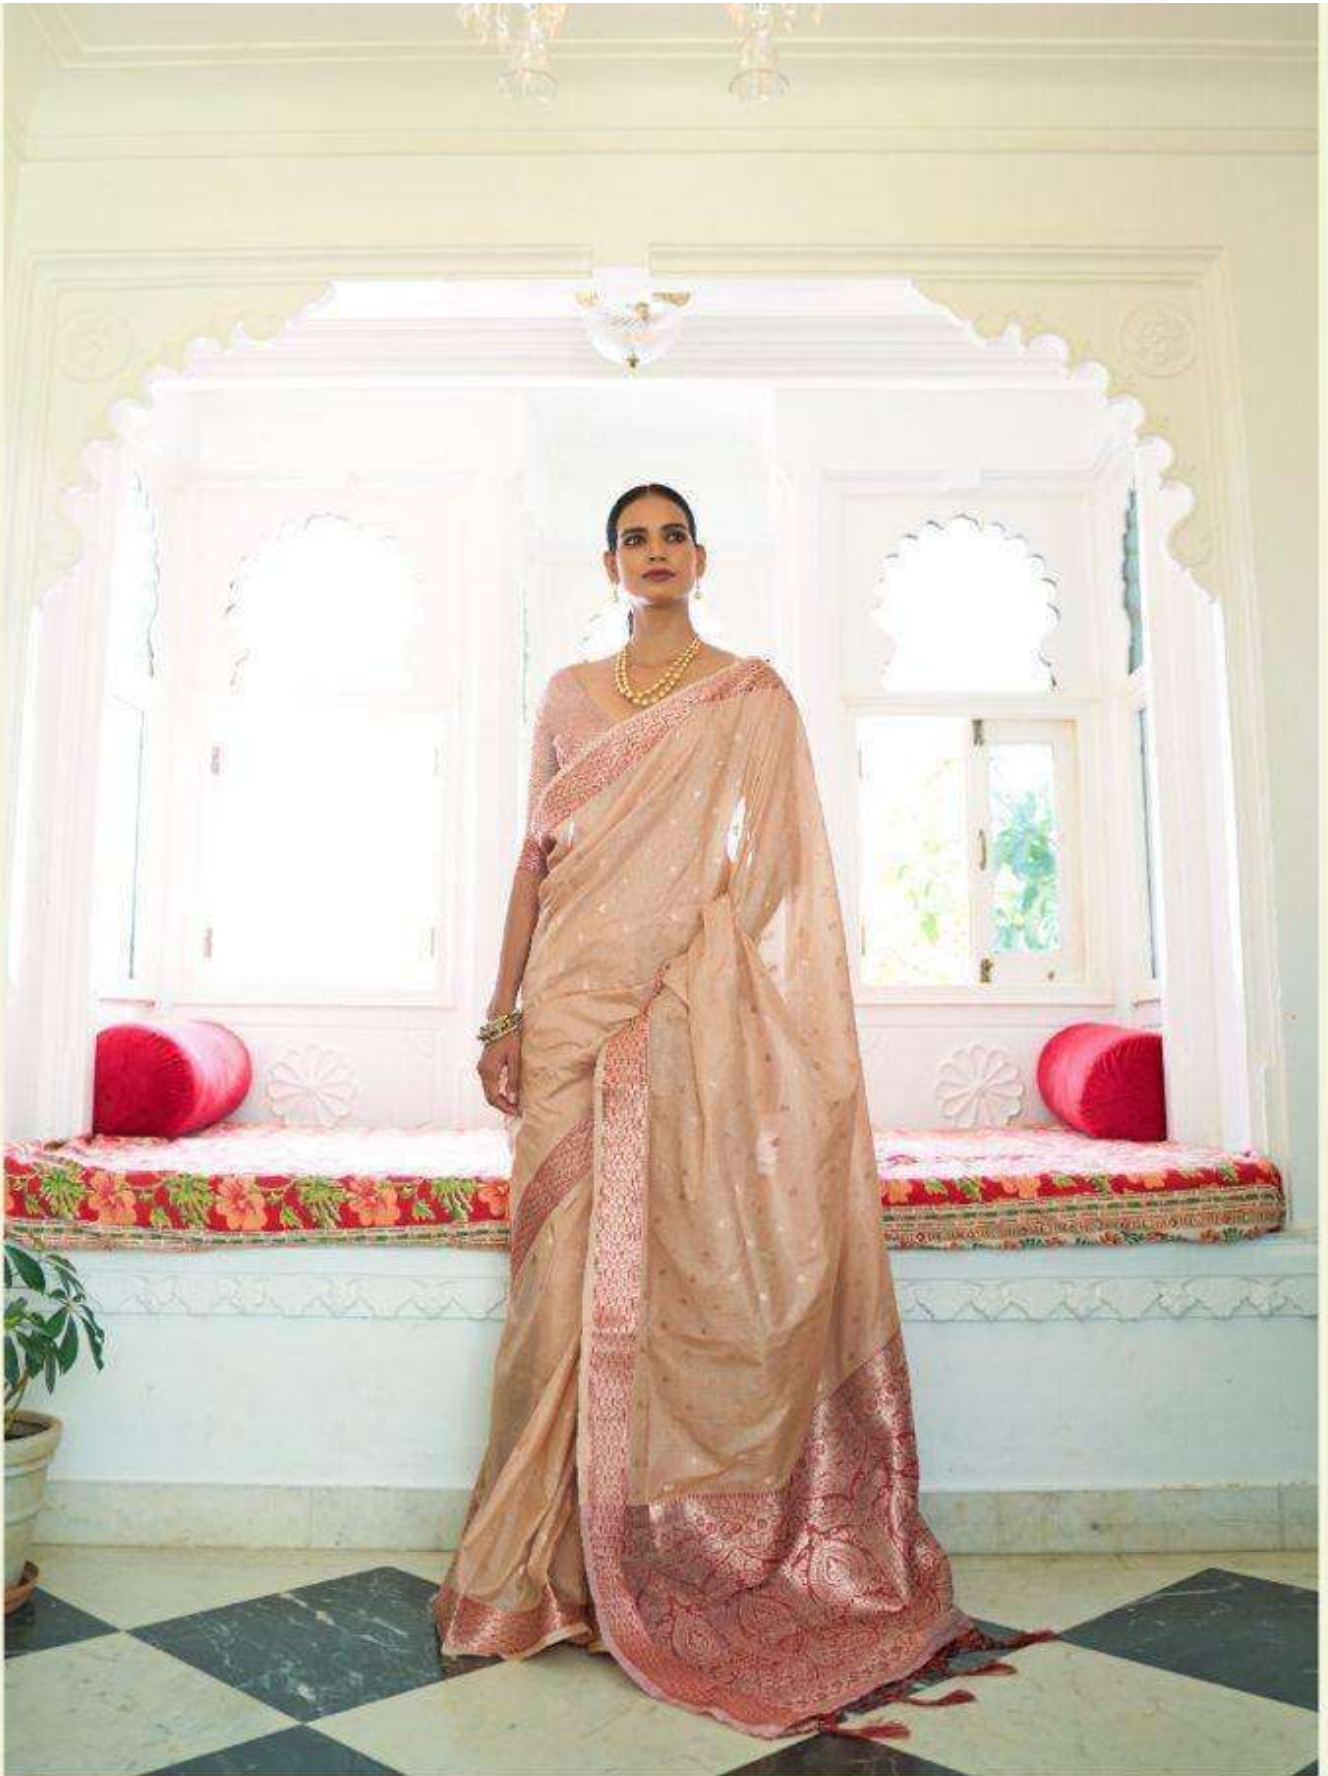

RAJTEX
Authentic
9991 22005 | 1428 9242 | 988 0000

KARNI SILK

HANDLOOM WEAVING SAREES 208004