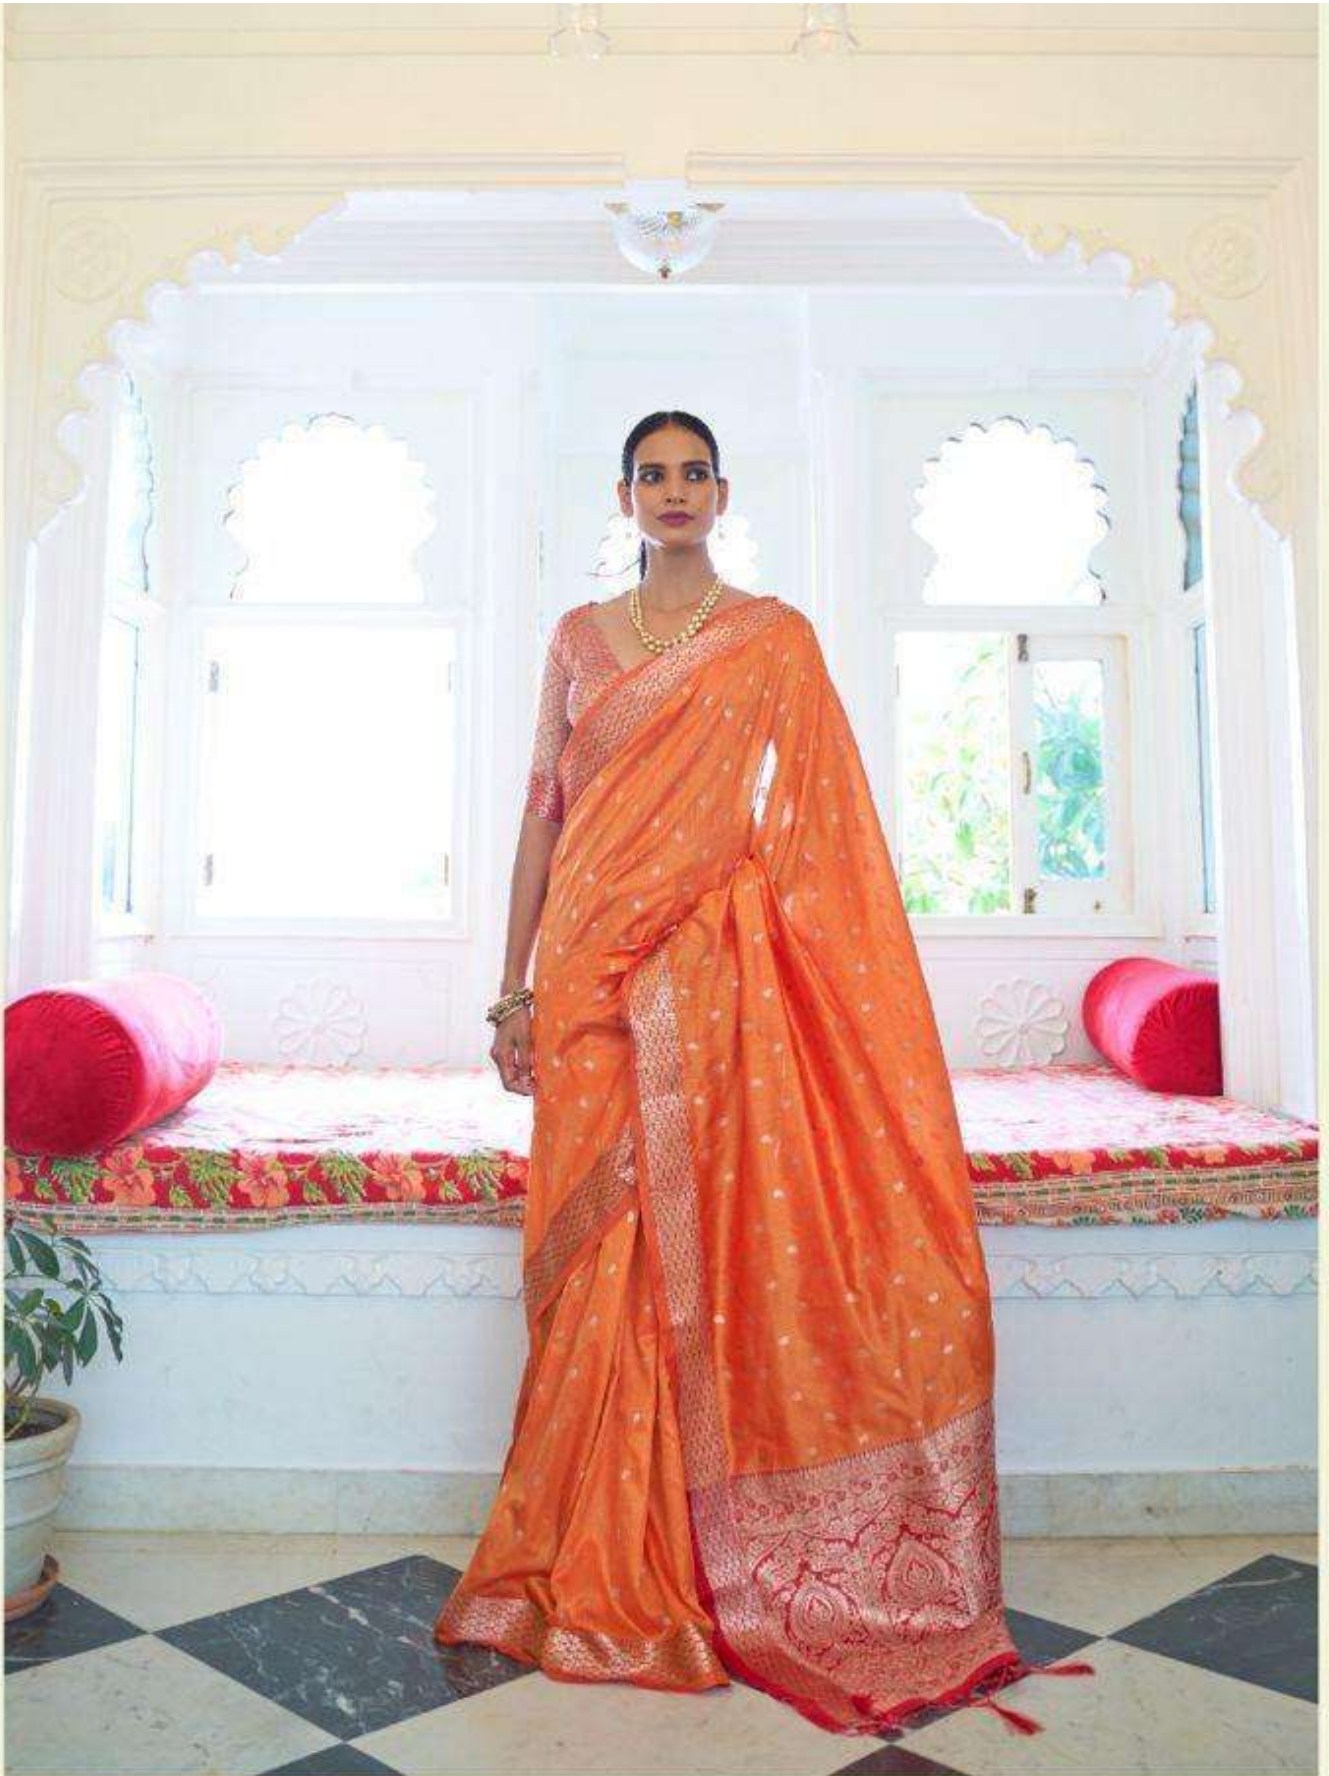

RAJTEX
Authentic
100% Cotton | 100% Polyester | 100% Silk

KARNI SILK

HANDLOOM WEAVING SAREES 208006

RAJTEX
Authentic
999122005 | 14287426 | 98600000

KARNI SILK

HANDLOOM WEAVING SAREES 208001

RAJTEX
Authentic
Bikaner | Jaipur | Ahmedabad