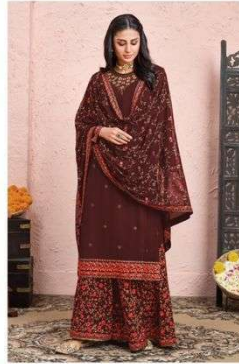

BY
zubeda[®]
essence to be seen

ELYSIA

BY
zubeda[®]
essence to be seen

ELYSIA

•203•

zubeda[®]
essence to be seen

201

202

203

204

zubeda®
ESSENCE TO BE SEEN.

•204•

ELYSIA

RATE:-2195/-

TOP

Gorgette with Embroidery work

DUPATTA

Gorgette with Heavy Embroidery work

BOTTOM {STITCHED PLAZZO}

Gorgette with Full Heavy Embroidery work

Design No.	Product Name	Rate
201 to 204	ELYSIA	2195 /-
Total Suits	Total Amount	Average
04	8780/-	2195/-