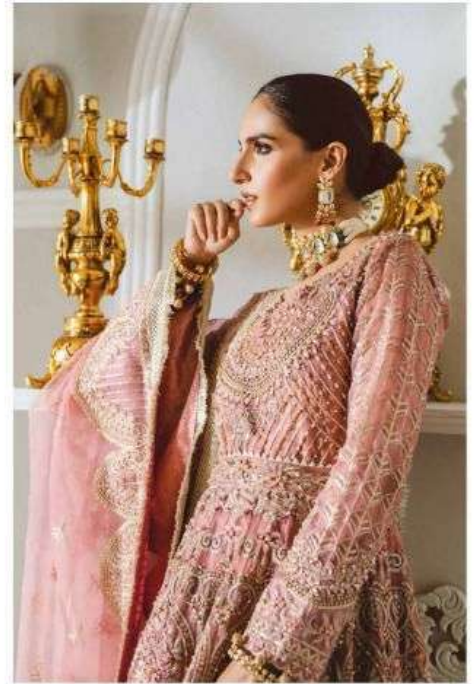

Saniya TRENDZ

MAYRUM N MARIA

LUXURY COLLECTION

**MAYRUM N MARIA**  
LUXURY COLLECTION

1020

1021

Saniya  
TRENDZ

1021

 **ST-1020**

**MAYRUM N MARIA**  
LUXURY COLLECTION

**TOP** - FOX GEORGETTE WITH HEAVY EMBROIDERY WORK

**BOTTOM** - INNER SANTOON

**DUPATTA** - BUTTERFLY NET WITH HEAVY EMBROIDERY BORDER WORK

*Saniya*   
TRENDZ