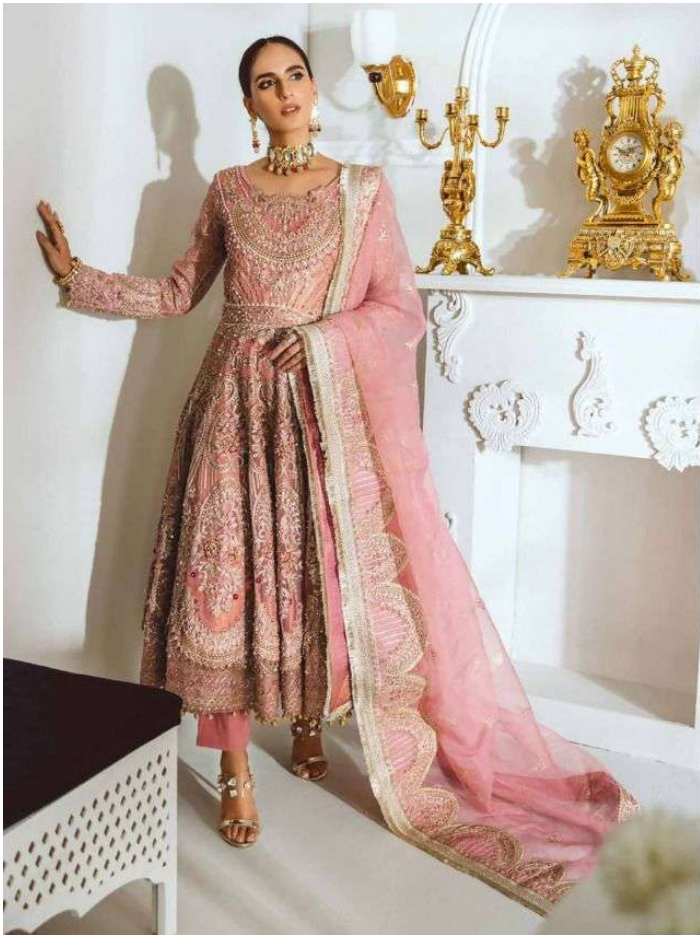

Saniya TRENDZ

MAYRUM N MARIA

LUXURY COLLECTION

**MAYRUM N MARIA**  
LUXURY COLLECTION

1020

1021

Saniya  
TRENDZ

1021

 **ST-1020**

**MAYRUM N MARIA**  
LUXURY COLLECTION

**TOP** - FOX GEORGETTE WITH HEAVY EMBROIDERY WORK

**BOTTOM** - INNER SANTOON

**DUPATTA** - BUTTERFLY NET WITH HEAVY EMBROIDERY BORDER WORK

*Saniya*   
TRENDZ