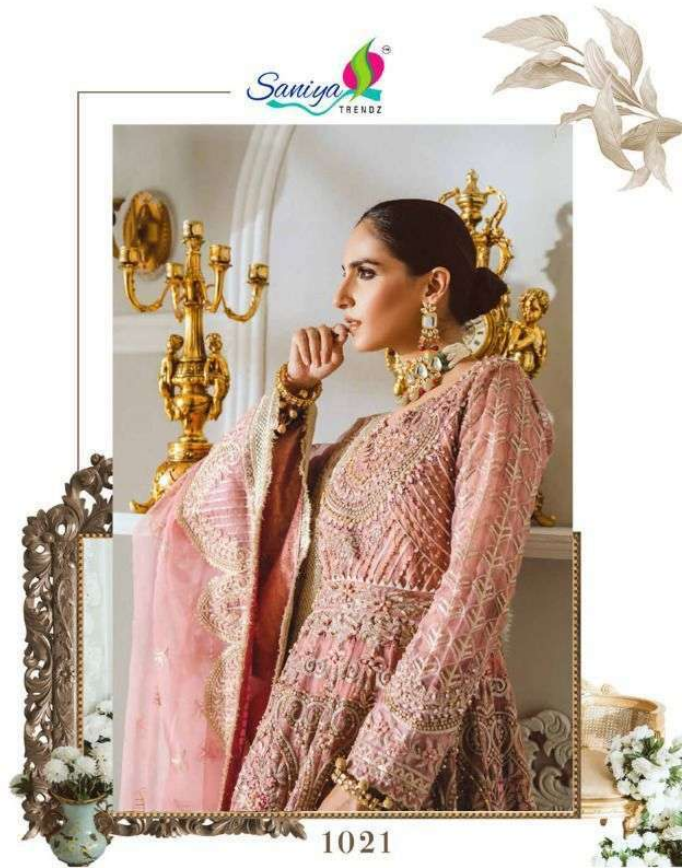

Saniya TRENDZ

MAYRUM N MARIA

LUXURY COLLECTION

**MAYRUM N MARIA**  
LUXURY COLLECTION

1020

1021

Saniya  
TRENDZ

1021

 **ST-1020**

**MAYRUM N MARIA**  
LUXURY COLLECTION

**TOP** - FOX GEORGETTE WITH HEAVY EMBROIDERY WORK

**BOTTOM** - INNER SANTOON

**DUPATTA** - BUTTERFLY NET WITH HEAVY EMBROIDERY BORDER WORK

*Saniya*   
TRENDZ