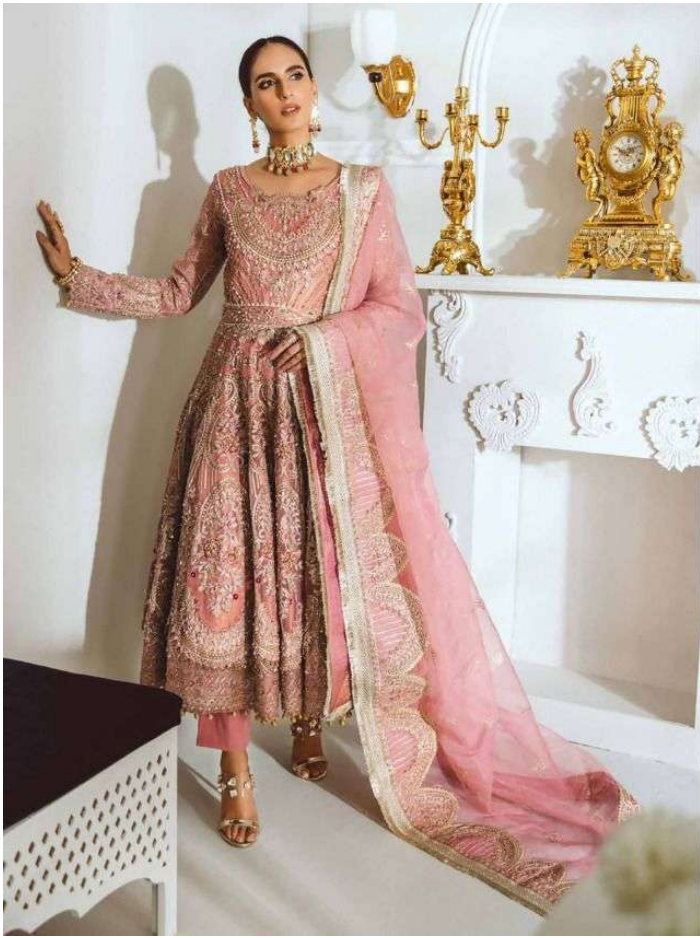

Saniya TRENDZ

MAYRUM N MARIA

LUXURY COLLECTION

MAYRUM N MARIA
LUXURY COLLECTION

1020

1021

Saniya
TRENDZ

1021

Saniya
TRENDZ

1021

 **ST-1020**

MAYRUM N MARIA
LUXURY COLLECTION

TOP - FOX GEORGETTE WITH HEAVY EMBROIDERY WORK

BOTTOM - INNER SANTOON

DUPATTA - BUTTERFLY NET WITH HEAVY EMBROIDERY BORDER WORK

Saniya 
TRENDZ

 **ST-1021**

MAYRUM N MARIA
LUXURY COLLECTION

TOP - FOX GEORGETTE WITH HEAVY EMBROIDERY WORK

BOTTOM - INNER SANTOON

DUPATTA - BUTTERFLY NET WITH HEAVY EMBROIDERY BORDER WORK

Saniya 
TRENDZ

Saniya
TRENDZ

1020