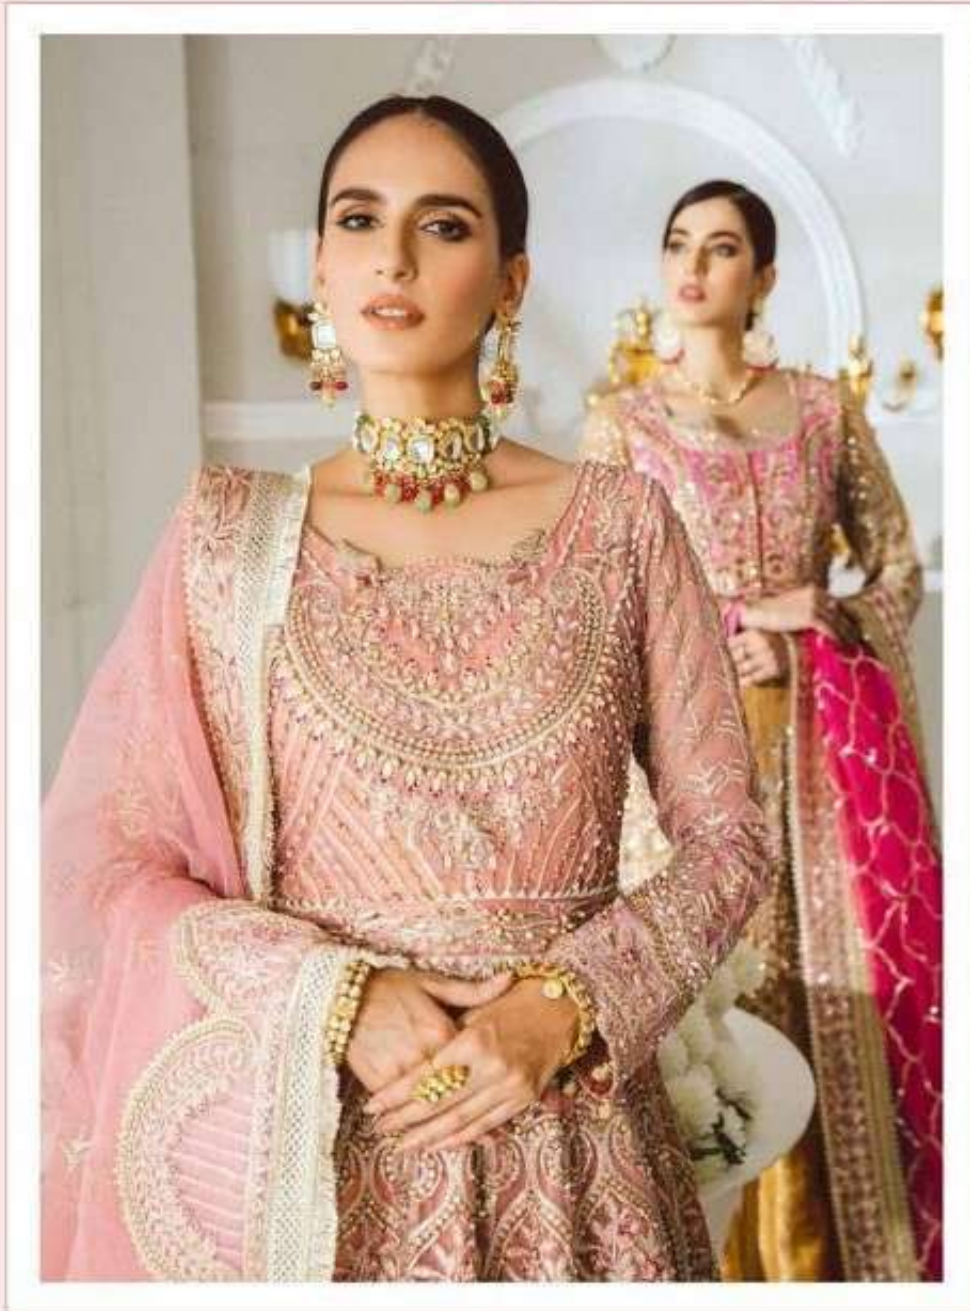

Saniya
TRENDZ

MAYRUM N MARIA

LUXURY COLLECTION