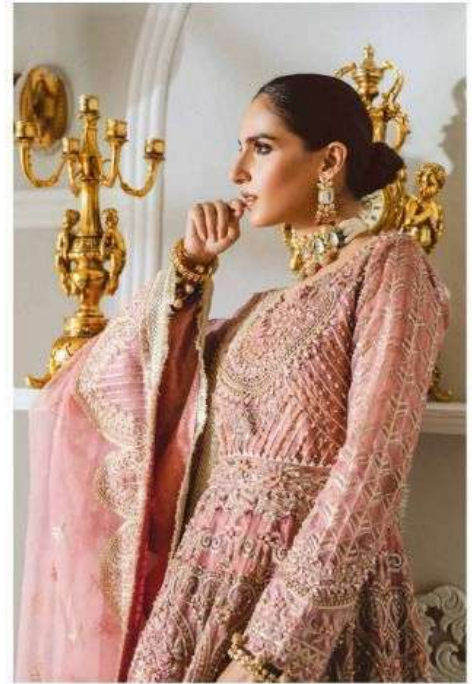

Saniya TRENDZ

MAYRUM N MARIA

LUXURY COLLECTION

MAYRUM N MARIA
LUXURY COLLECTION

1020

1021

Saniya
TRENDZ

1021

Saniya
TRENDZ

1021

 **ST-1020**

MAYRUM N MARIA
LUXURY COLLECTION

TOP - FOX GEORGETTE WITH HEAVY EMBROIDERY WORK

BOTTOM - INNER SANTOON

DUPATTA - BUTTERFLY NET WITH HEAVY EMBROIDERY BORDER WORK

Saniya 
TRENDZ

 **ST-1021**

MAYRUM N MARIA
LUXURY COLLECTION

TOP - FOX GEORGETTE WITH HEAVY EMBROIDERY WORK

BOTTOM - INNER SANTOON

DUPATTA - BUTTERFLY NET WITH HEAVY EMBROIDERY BORDER WORK

Saniya 
TRENDZ

Saniya
TRENDZ

1020