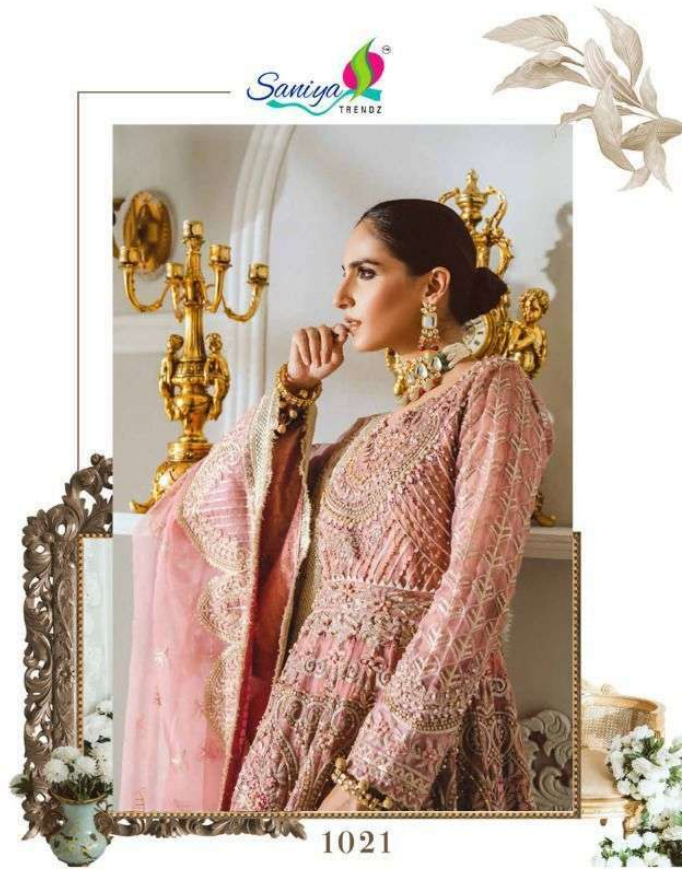

Saniya TRENDZ

MAYRUM N MARIA

LUXURY COLLECTION

MAYRUM N MARIA
LUXURY COLLECTION

1020

1021

Saniya
TRENDZ

1021

Saniya
TRENDZ

1021

 **ST-1020**

MAYRUM N MARIA
LUXURY COLLECTION

TOP - FOX GEORGETTE WITH HEAVY EMBROIDERY WORK

BOTTOM - INNER SANTOON

DUPATTA - BUTTERFLY NET WITH HEAVY EMBROIDERY BORDER WORK

Saniya 
TRENDZ

 **ST-1021**

MAYRUM N MARIA
LUXURY COLLECTION

TOP - FOX GEORGETTE WITH HEAVY EMBROIDERY WORK

BOTTOM - INNER SANTOON

DUPATTA - BUTTERFLY NET WITH HEAVY EMBROIDERY BORDER WORK

Saniya 
TRENDZ

Saniya
TRENDZ

1020