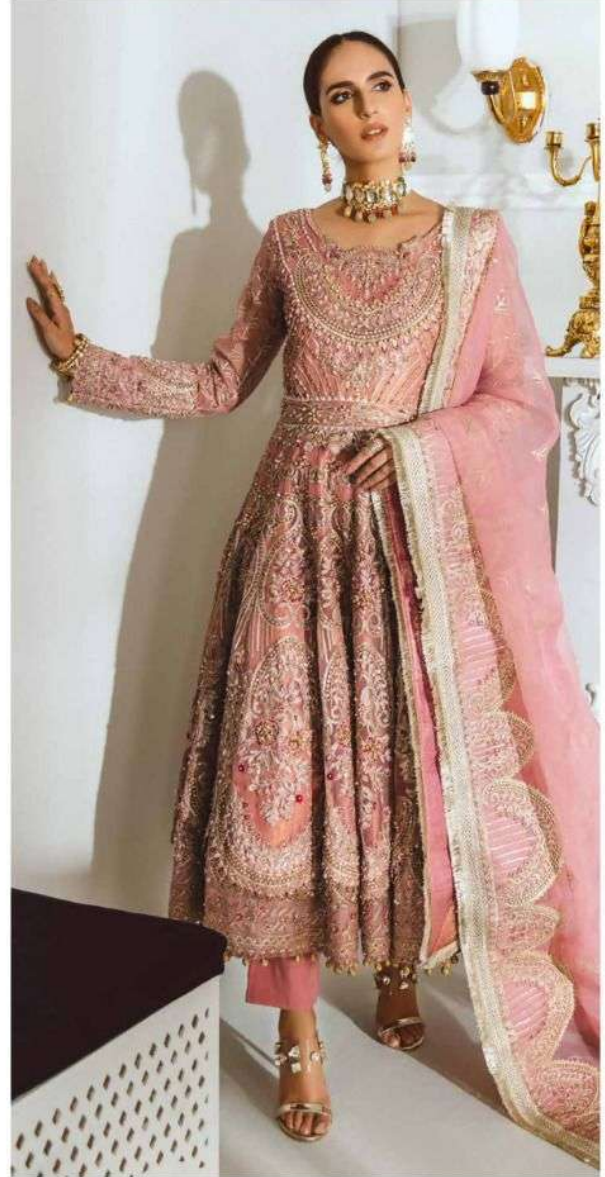

Saniya TRENDZ

MAYRUM N MARIA

LUXURY COLLECTION

**MAYRUM N MARIA**  
LUXURY COLLECTION

1020

1021

Saniya  
TRENDZ

1021

 **ST-1020**

**MAYRUM N MARIA**  
LUXURY COLLECTION

**TOP** - FOX GEORGETTE WITH HEAVY EMBROIDERY WORK

**BOTTOM** - INNER SANTOON

**DUPATTA** - BUTTERFLY NET WITH HEAVY EMBROIDERY BORDER WORK

*Saniya*   
TRENDZ