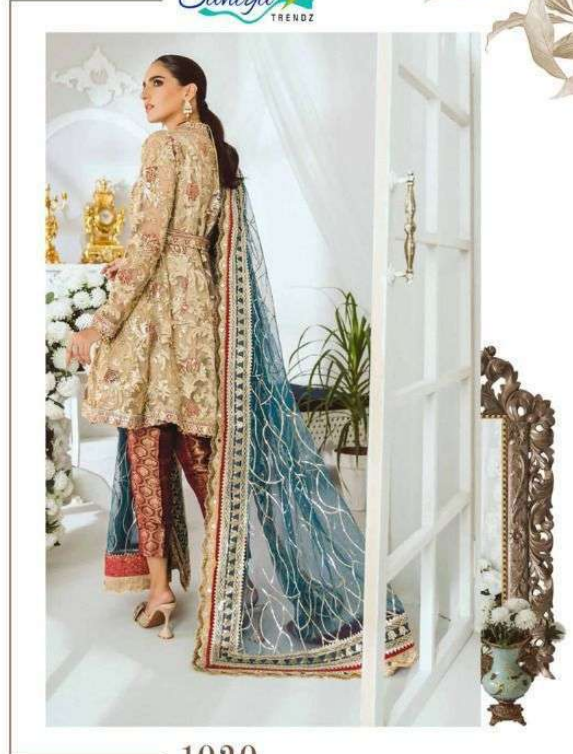

Saniya
TRENDZ