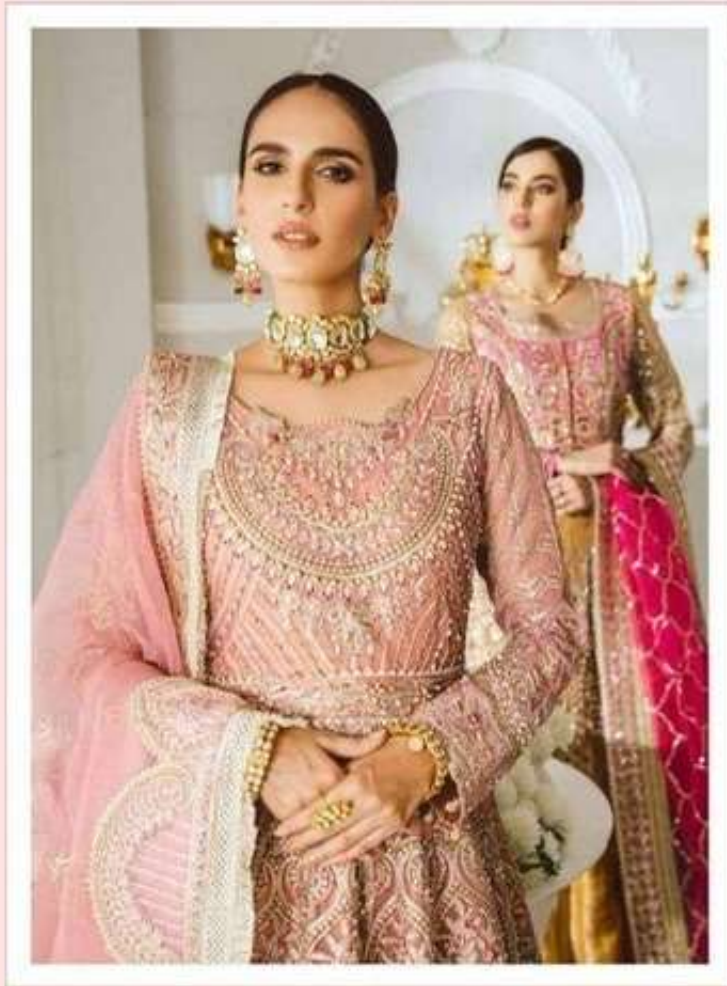

Saniya TRENDZ

MAYRUM N MARIA

LUXURY COLLECTION

**MAYRUM N MARIA**  
LUXURY COLLECTION

1020

1021

Saniya  
TRENDZ

1021

 **ST-1020**

**MAYRUM N MARIA**  
LUXURY COLLECTION

**TOP** - FOX GEORGETTE WITH HEAVY EMBROIDERY WORK

**BOTTOM** - INNER SANTOON

**DUPATTA** - BUTTERFLY NET WITH HEAVY EMBROIDERY BORDER WORK

*Saniya*   
TRENDZ