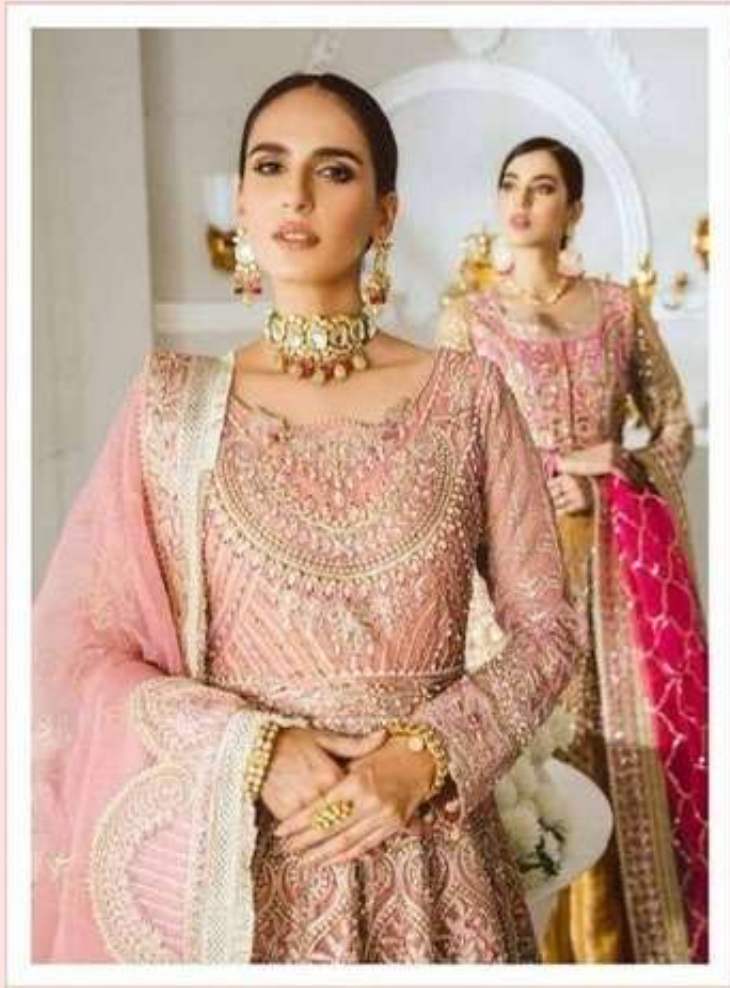

Saniya TRENDZ

MAYRUM N MARIA

LUXURY COLLECTION

MAYRUM N MARIA
LUXURY COLLECTION

1020

1021

Saniya
TRENDZ

1021

Saniya
TRENDZ

1021

 **ST-1020**

MAYRUM N MARIA
LUXURY COLLECTION

TOP - FOX GEORGETTE WITH HEAVY EMBROIDERY WORK

BOTTOM - INNER SANTOON

DUPATTA - BUTTERFLY NET WITH HEAVY EMBROIDERY BORDER WORK

Saniya 
TRENDZ