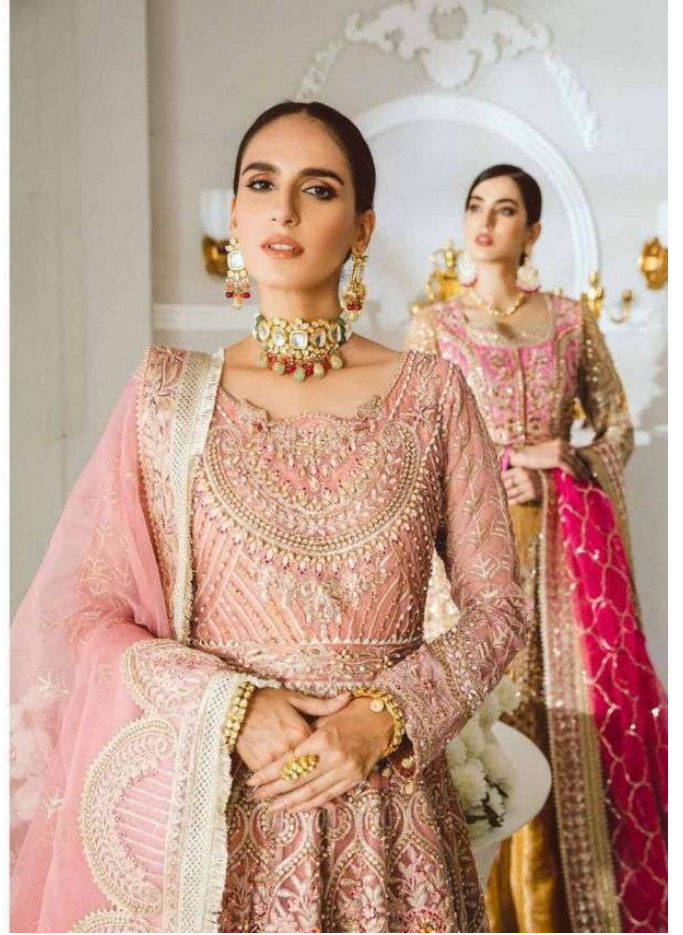

Saniya TRENDZ

MAYRUM N MARIA

LUXURY COLLECTION

**MAYRUM N MARIA**  
LUXURY COLLECTION

1020

1021

Saniya  
TRENDZ

1021

 **ST-1020**

**MAYRUM N MARIA**  
LUXURY COLLECTION

**TOP** - FOX GEORGETTE WITH HEAVY EMBROIDERY WORK

**BOTTOM** - INNER SANTOON

**DUPATTA** - BUTTERFLY NET WITH HEAVY EMBROIDERY BORDER WORK

*Saniya*   
TRENDZ