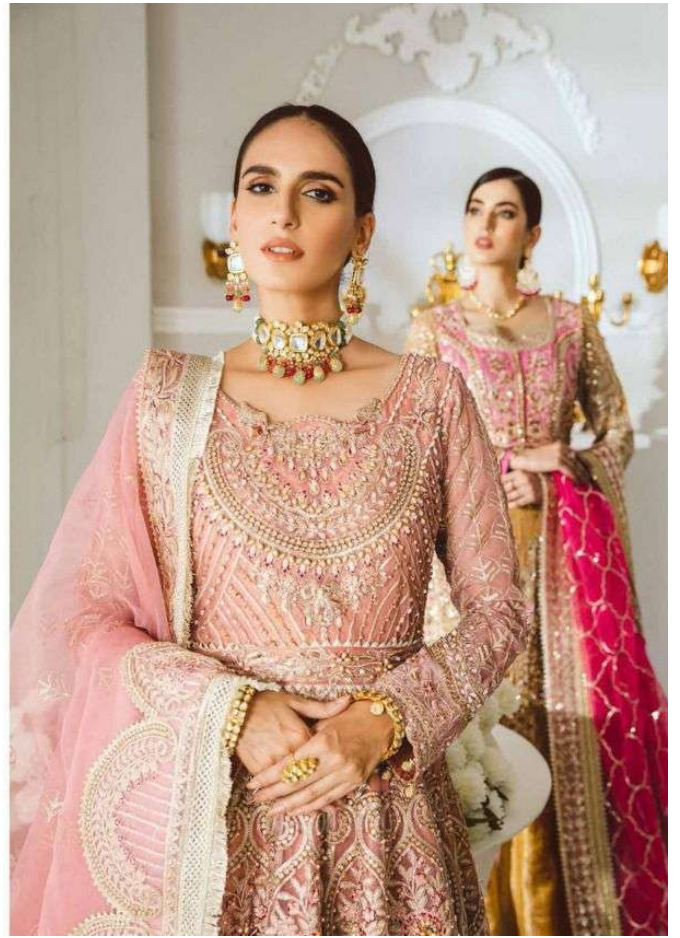

Saniya TRENDZ

MAYRUM N MARIA

LUXURY COLLECTION

MAYRUM N MARIA
LUXURY COLLECTION

1020

1021

Saniya
TRENDZ

1021

Saniya
TRENDZ

1021

 **ST-1020**

MAYRUM N MARIA
LUXURY COLLECTION

TOP - FOX GEORGETTE WITH HEAVY EMBROIDERY WORK

BOTTOM - INNER SANTOON

DUPATTA - BUTTERFLY NET WITH HEAVY EMBROIDERY BORDER WORK

Saniya 
TRENDZ