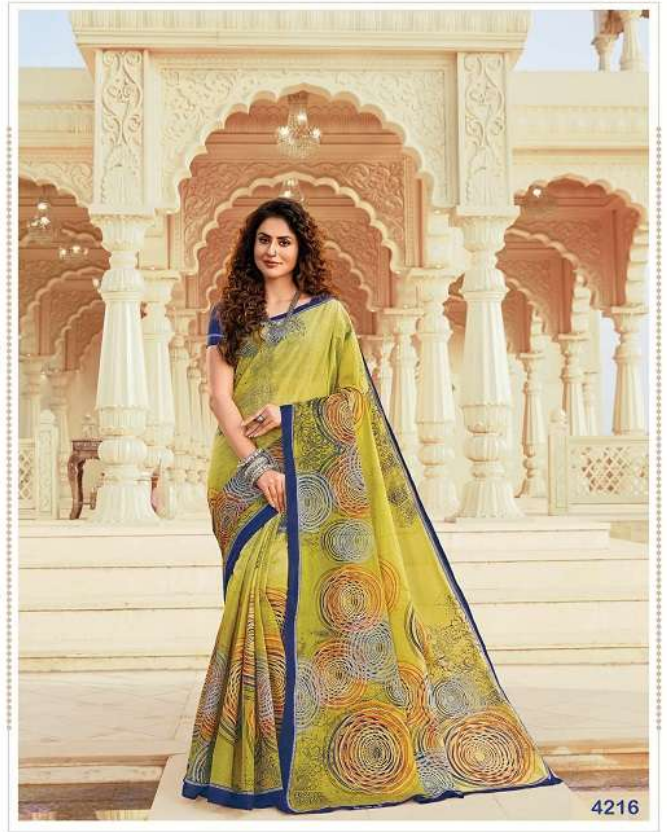

**DEEPTEX**  
PRINTS  
Volume 42

**Mother India**  
with B.P.  
**Lajwanthi**  
without B.P.

**DEEPTEX**  
PRINTS  
Volume 42

**Mother India**  
with B.P.  
**Lajwanthi**  
without B.P.

4201

4202

4203

4204

4205

4218

4219

4220

4221

4222

4223

4206

4229

**DEEPTEX**  
PRINTS  
Volume 42

4230

Our Specialities also in Kurtis, Salwar Suits,  
Fabrics & Readymade

MISS INDIA  
MAHARANI

CHIEF GUEST  
SPECIAL CHUNDRI  
PICHKARI

4201

4202

  
**DEEPTEX**  
PRINTS

4213

DEEPTEX  
PRINTS

4214

  
**DEEPTEX**  
PRINTS