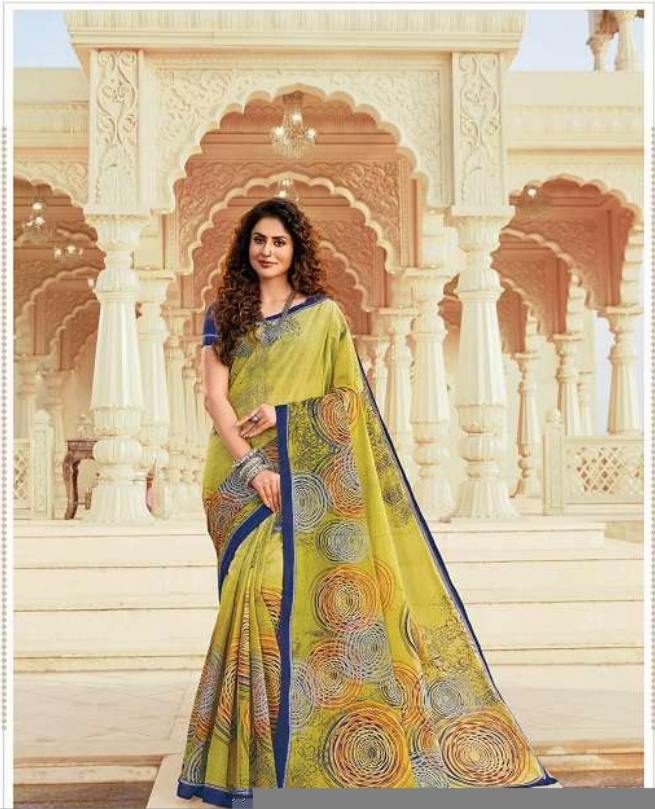

DEEPTEX
PRINTS
Volume 42

Mother India
with B.P.
Lajwanthi
without B.P.

DEEPTEX
PRINTS
Volume 42

Mother India
with B.P.
Lajwanthi
without B.P.

4201

4202

4203

4204

4227

4228

Our Specialities also in Kurtis, Salwar Suits,
Fabrics & Readymade

MISS INDIA
MAHARANI

CHIEF GUEST

4201

4202

DEEPTEX
PRINTS