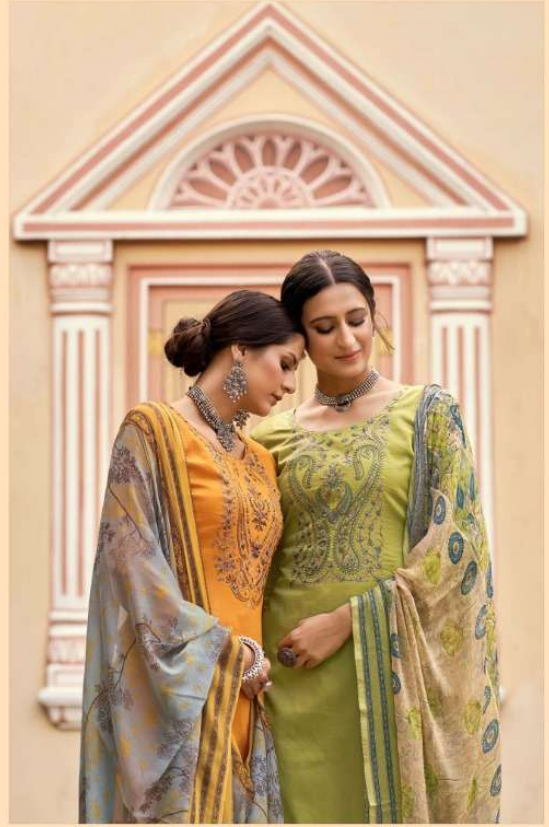

 **Zulfat**[®]
Designer Suits

SIMRAN

Zulfat
Designed Suits

372-010

372-001

372-002

372-003

372-004

372-005

372-006

372-007

372-008

372-009

372-010

 Zulfat

 Designer Suits

 SIMRAN

372-008

Zulfat
Designer Suits

372-009

Zulfat
Designed Suits

372-006

Zulfat
Elegant
Wears

Zulfat
Designer Suits

G

Glamourised

This stunning & glamorous collection by included trendy
series is classic yet attractive for the today's women
who prefer to make a right statements whenever she
steps out.

372-004

Zulfat®
Designer Suits