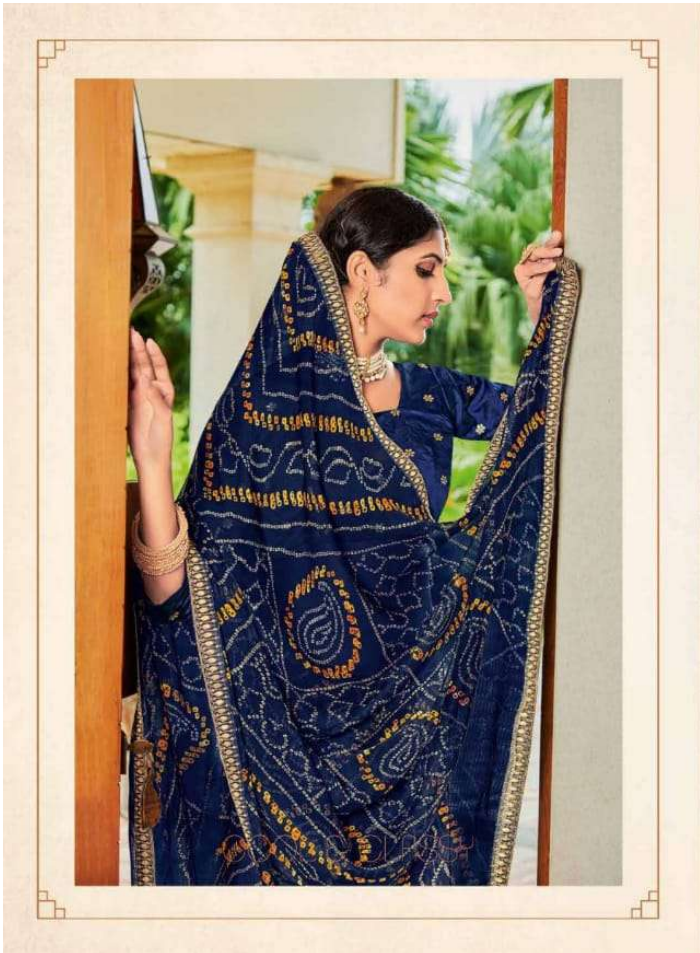

SUBHASH
SAREES BEYOND...

Stay Trendy...

गुलबहार
(GULBAHAR)

EFFORTLESS ELEGANCE

Wrap yourself in this luxurious garment artistically carved, keeping in mind the dawn of a new fashion era.!

16301

All designs and patterns are the property of Subhash Sarees Pvt. Ltd. and are being processed for protection under The Design Act, 2000. All contents are subject to change without notice. Subhash Sarees Pvt. Ltd. © 2018. All rights reserved. No part of this publication may be reproduced, stored in a retrieval system, or transmitted, in any form or by any means, electronic, mechanical, photocopying, recording, or by any information storage and retrieval system, without the prior written permission of Subhash Sarees Pvt. Ltd.

SUBHASH
SAREES • BEYOND...

16312

SUBHASH
SAREES & BEYOND

GLOSS
&
GLAMOUR

Go for ethereal glamour with this heavy embroidered saree and make usaj for a truly bewitching look.

16301 16302 16303 16304

16309 16310 16311 16312