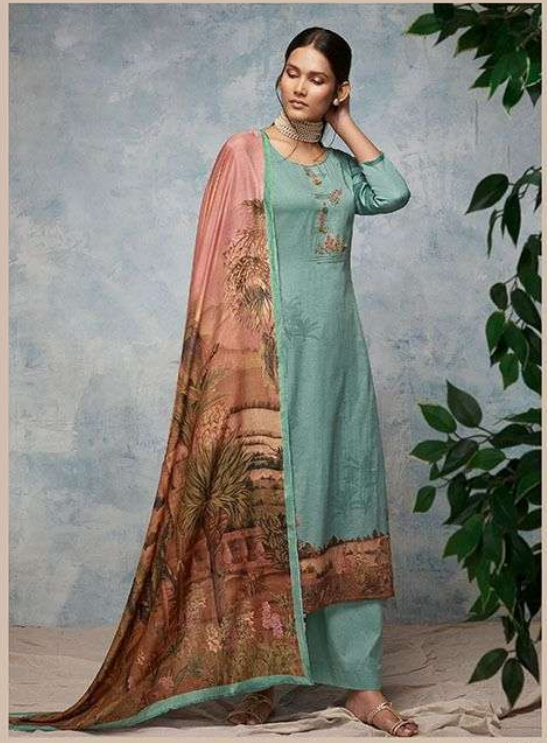

Pearl

Ganga®

PRODUCT NAME	PEARL
D.NO.	C0869-C0874
DESCRIPTION	<p>TOP PREMIUM COTTON SATIN PRINTED WITH EMBROIDERY</p> <p>BOTTOM PREMIUM COTTON SATIN SOLID</p> <p>DUPATTA FINEST BEMBERG LAWN PRINTED</p>
HSN CODE	520851
WHOLESALE PRICE	1750/- EACH+GST(EXTRA)

C0869

C0870

C0871

C0872

C0873

C0874

Pearl

Ganga®