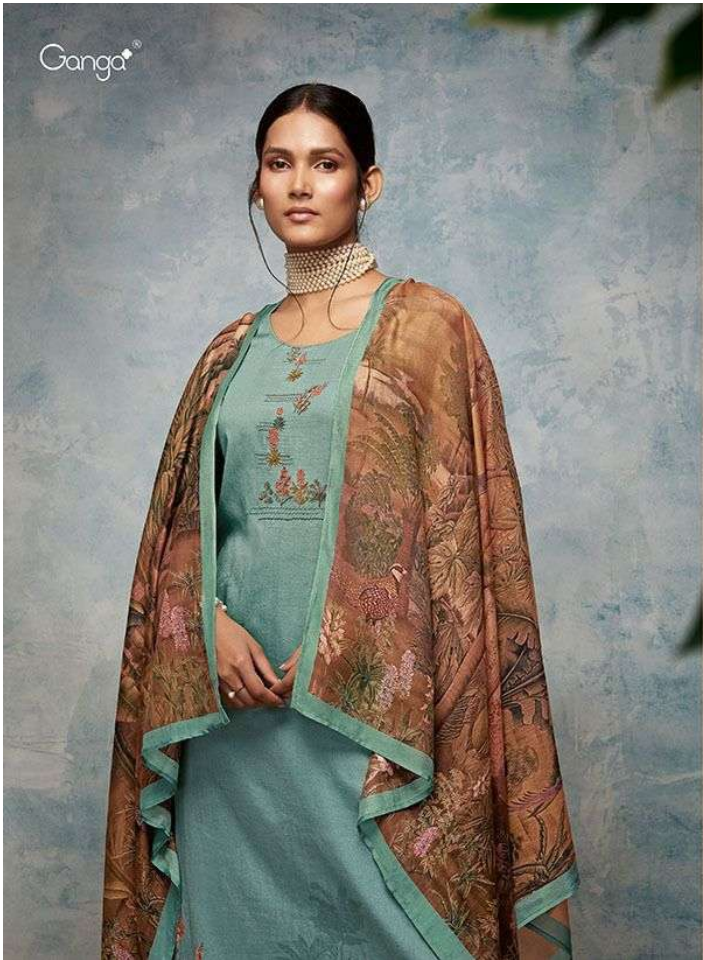

Pearl

Ganga®

PRODUCT NAME	PEARL
D.NO.	C0869-C0874
DESCRIPTION	<p>TOP PREMIUM COTTON SATIN PRINTED WITH EMBROIDERY</p> <p>BOTTOM PREMIUM COTTON SATIN SOLID</p> <p>DUPATTA FINEST BEMBERG LAWN PRINTED</p>
HSN CODE	520851
WHOLESALE PRICE	1750/- EACH+GST(EXTRA)

C0869

C0870

C0871

C0872

C0873

C0874

Pearl

Ganga®