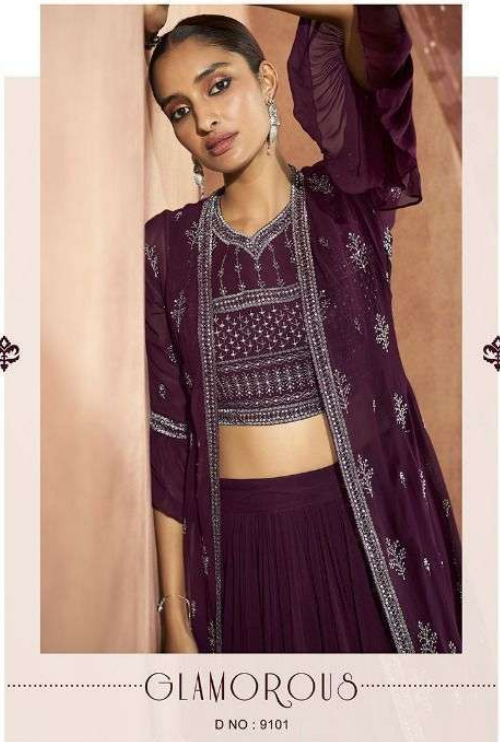

SAYURI®
Designer