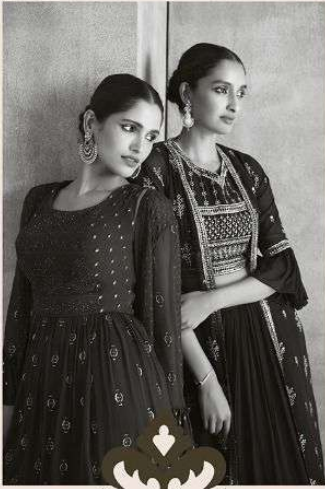

SAYURI®
Designer

ETHNIC TWIST