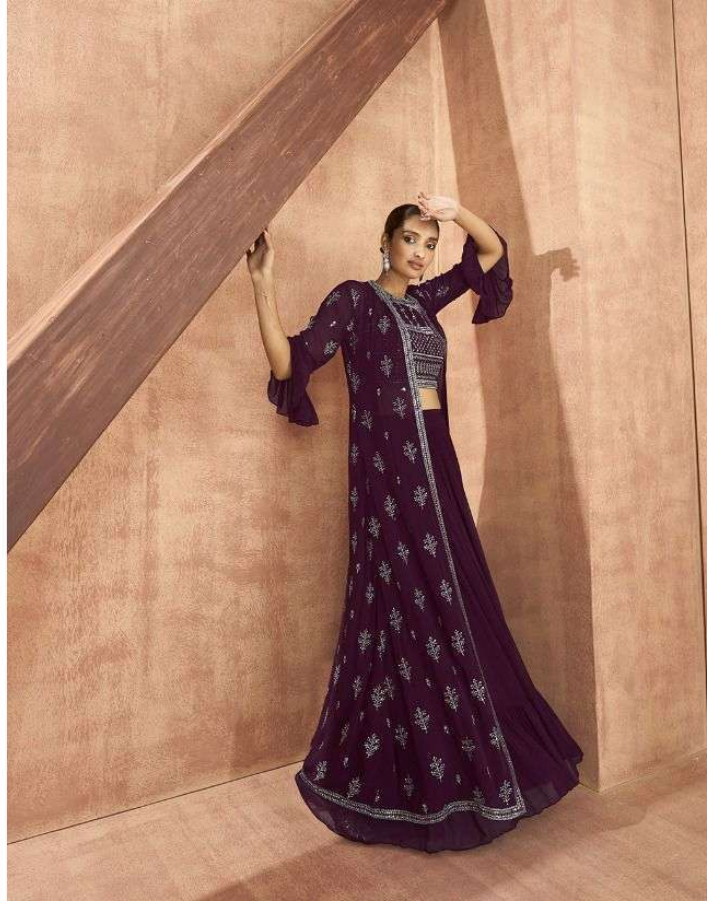

SAYURI®
Lahore

D NO : 9101