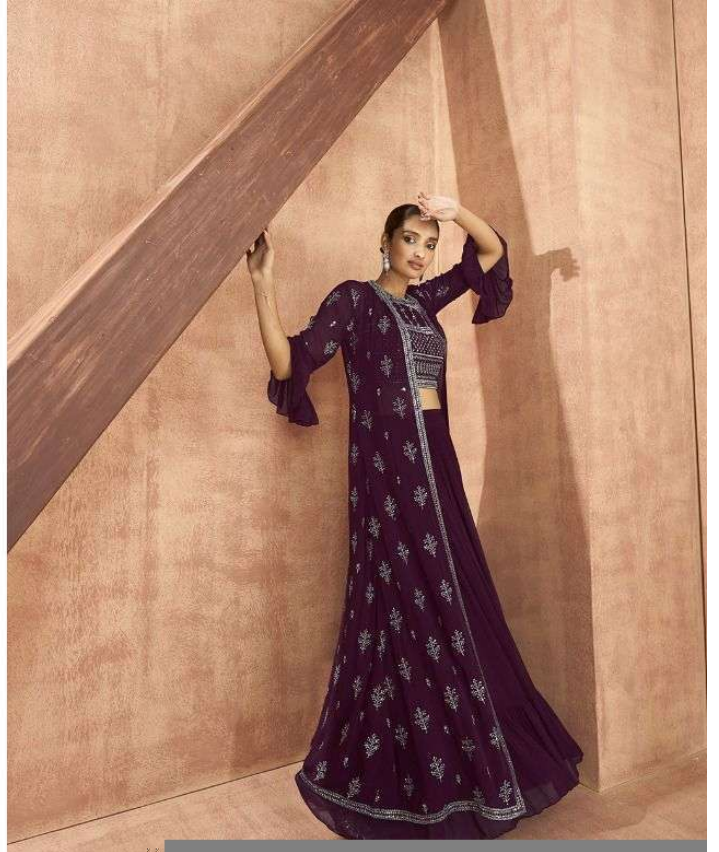

A SEASON OF CONTRASTS

D NO. 9103

STYLE ETERNAL

SAYURI®
Designer

D NO : 9102

GLAM DIVA

SAYURI®
Delhi

D NO : 9101