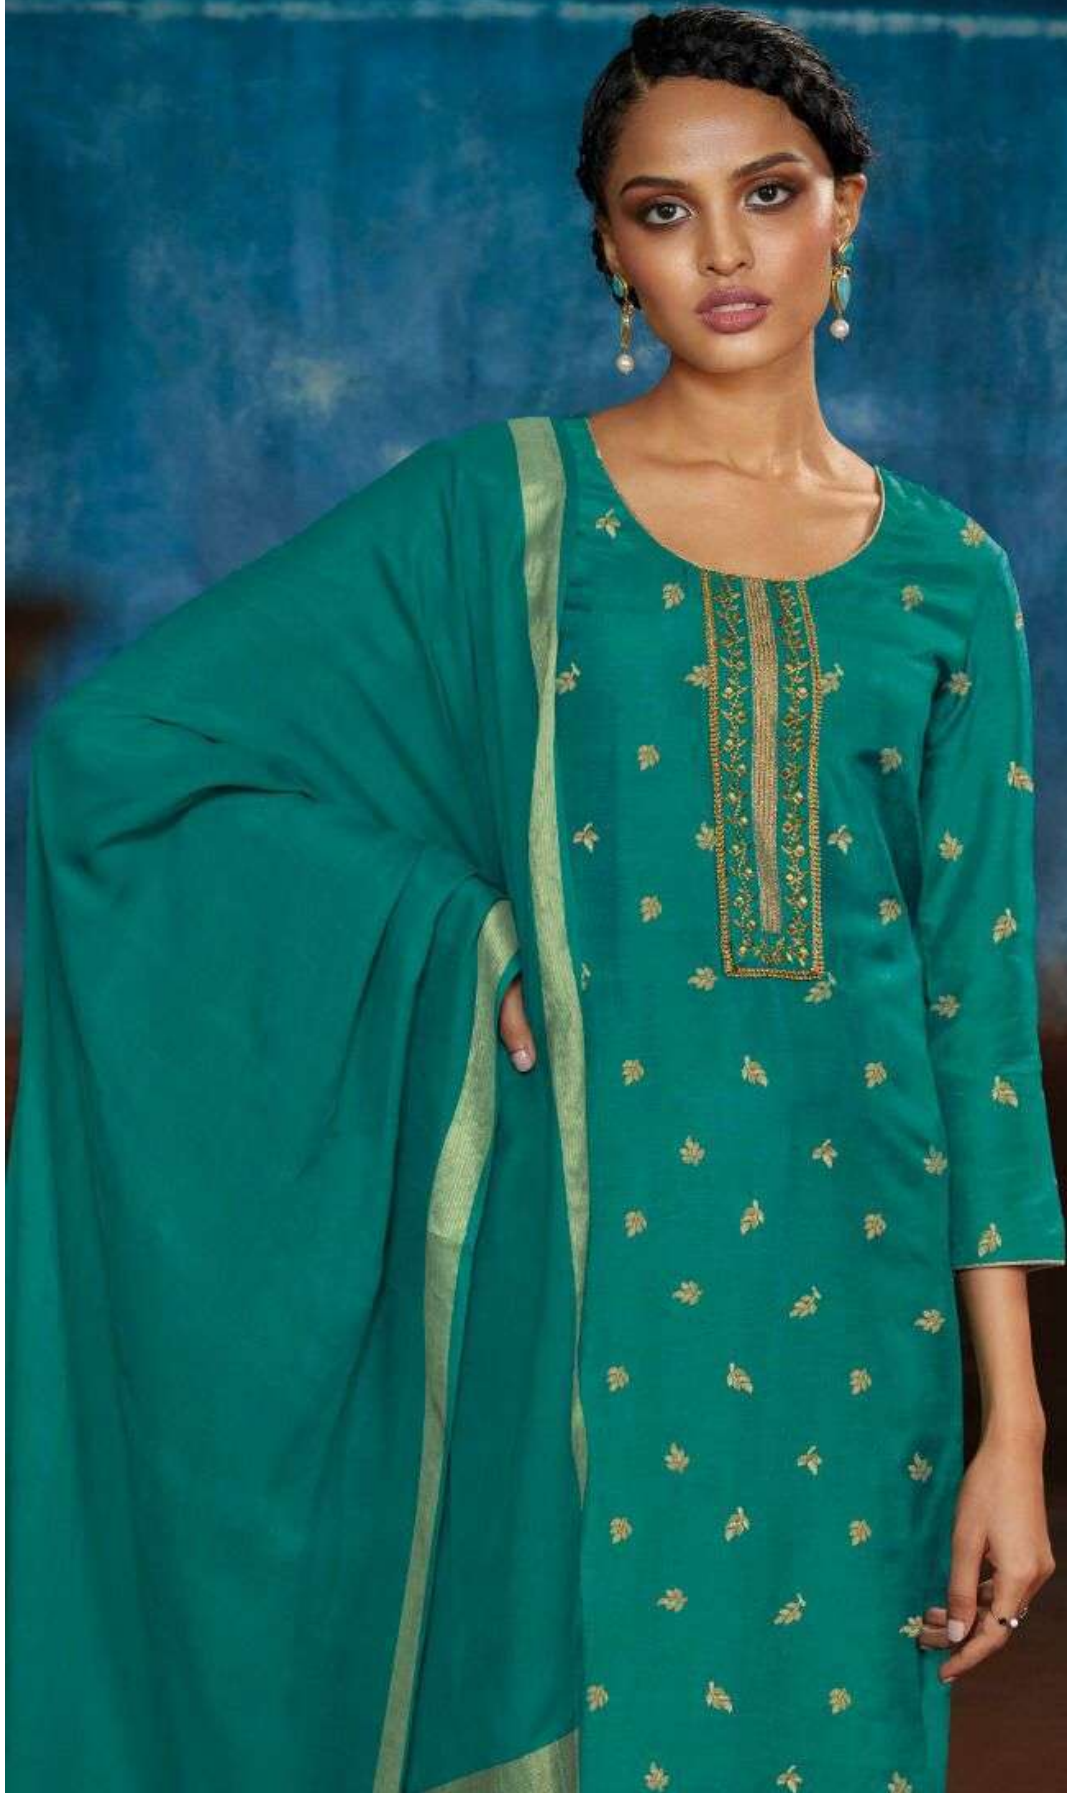

Ganga®

S0702-F