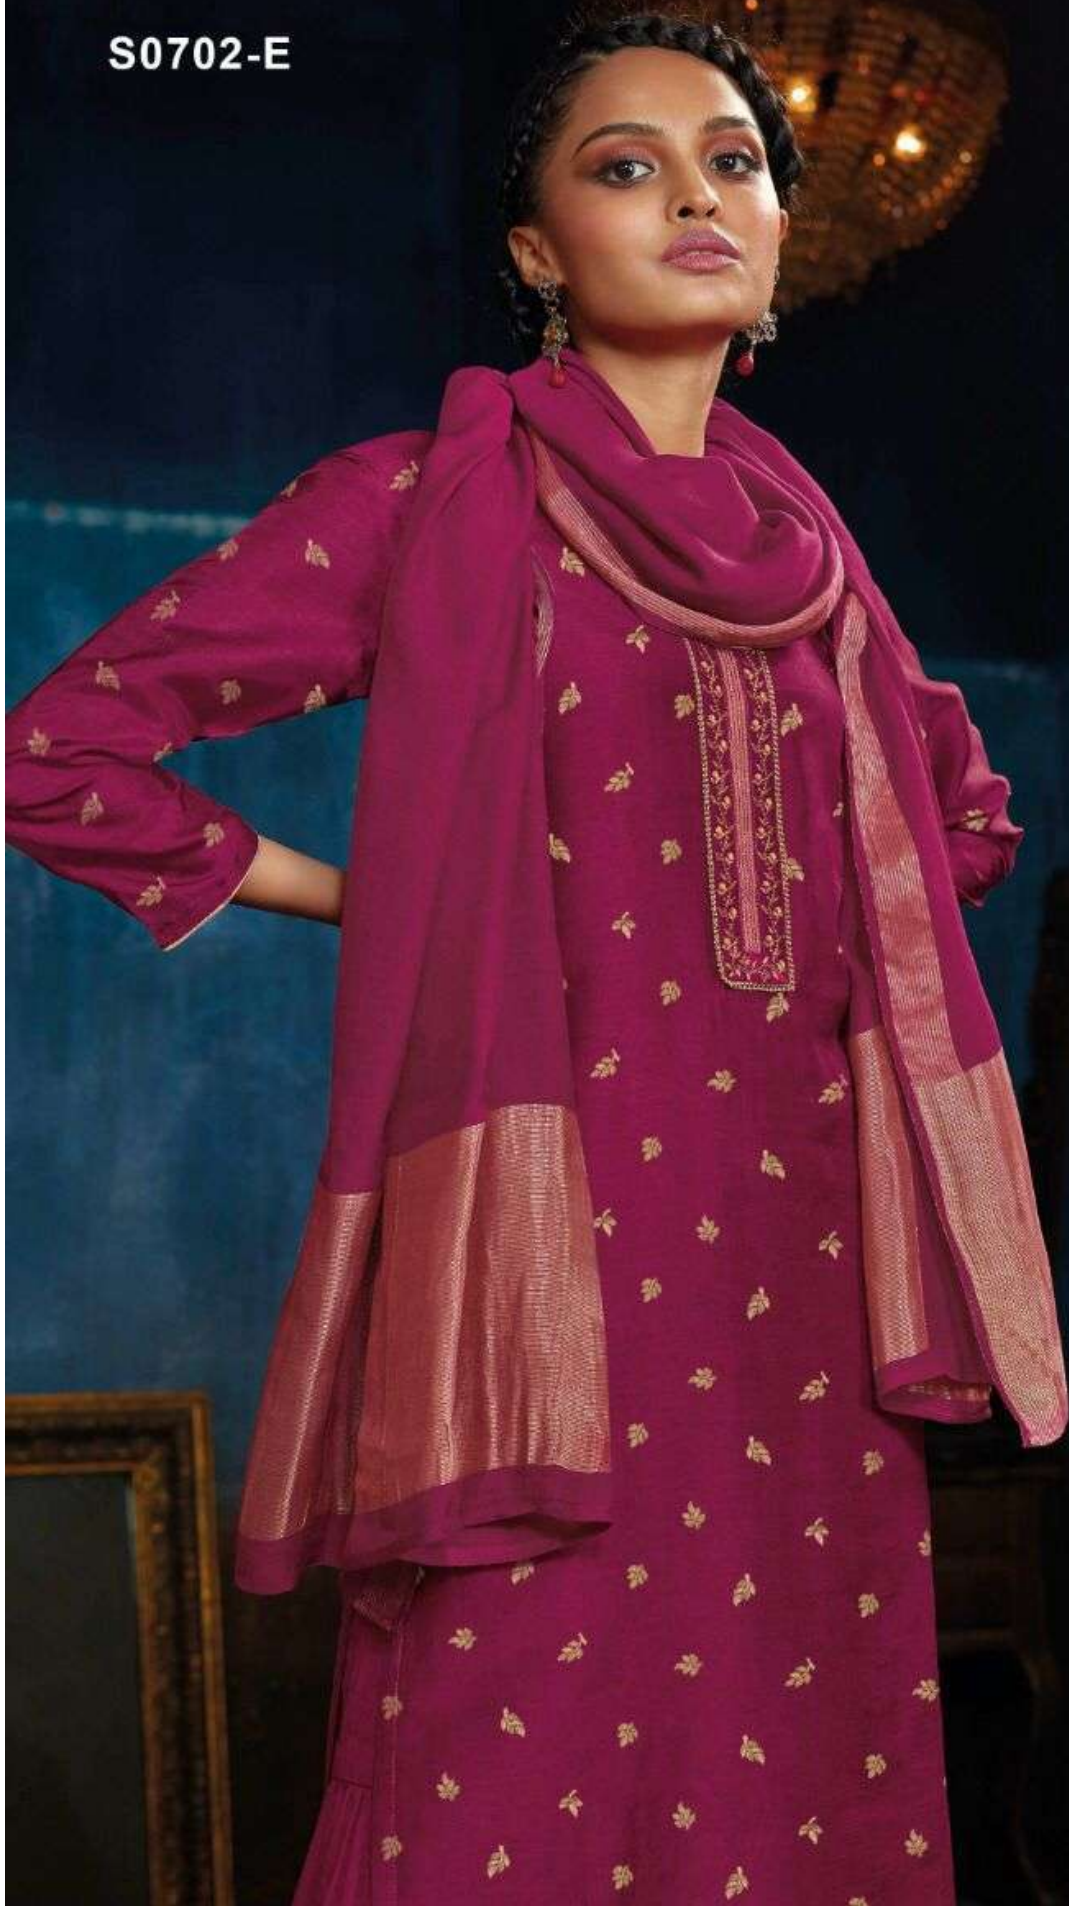

Ganga®

S0702-E