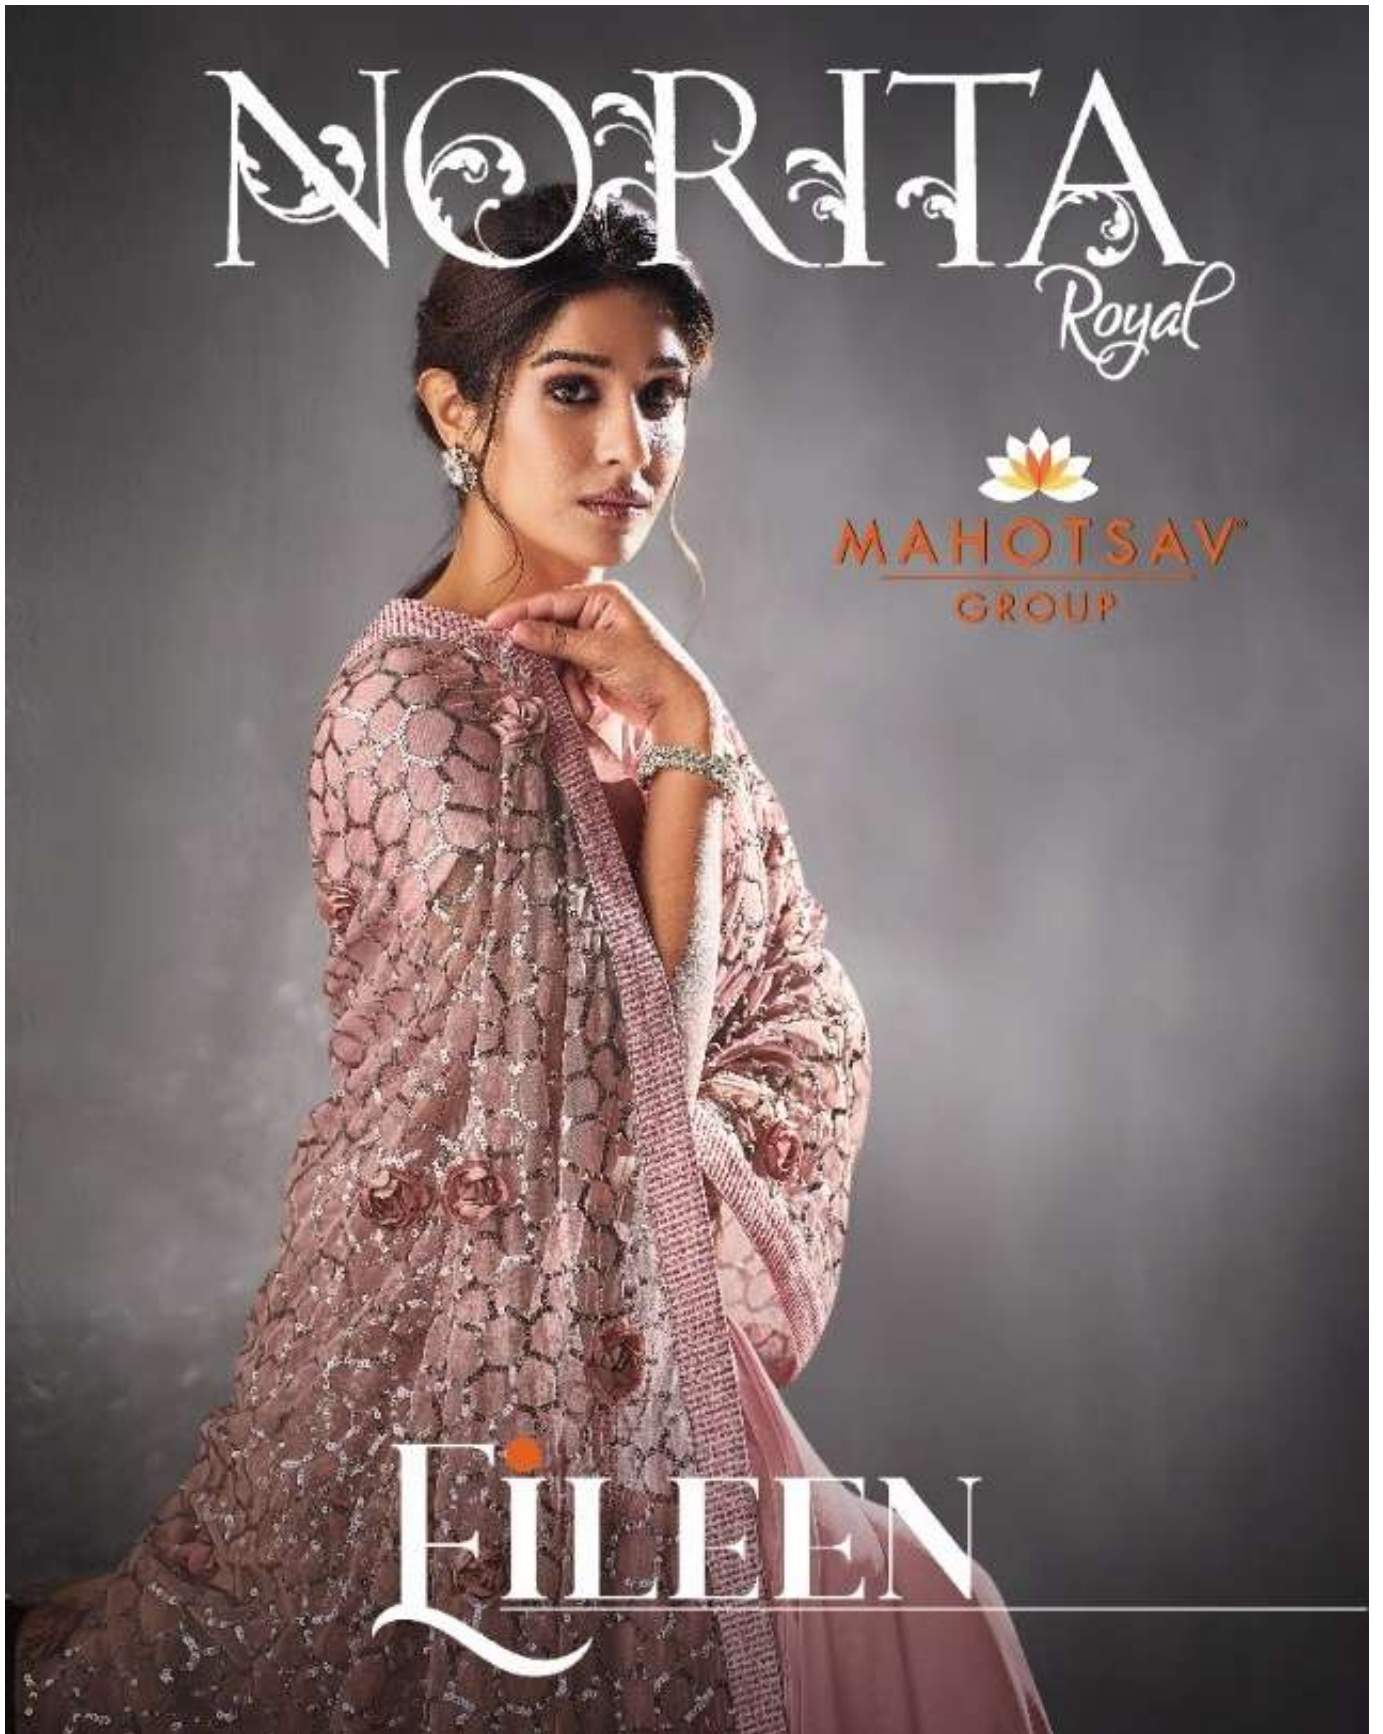

NORITA

Royal

MAHOTSAV®
GROUP

LILLEN