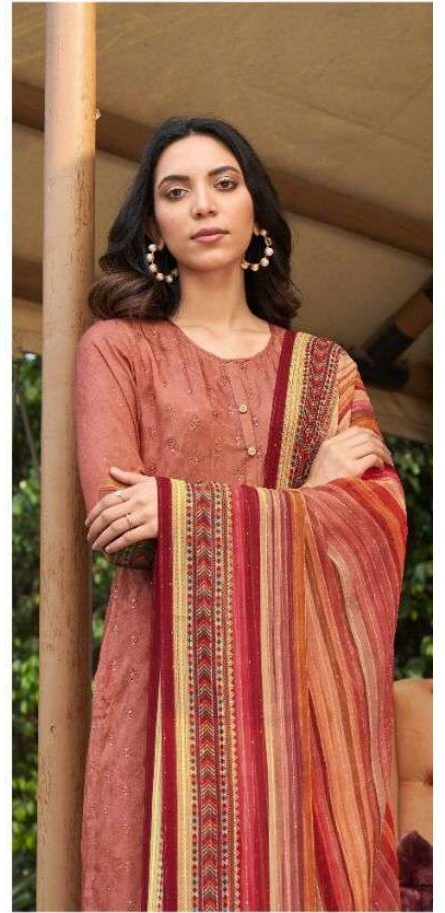

RELISSA
FABRICS
RUPALI

RUPALI

RATE:1795/-

TOP

**PURE MODAAL COTTON EMBROIDERY
WORK WITH DIGITAL PRINT**

DUPATTA

**PURE GEORGET EMBROIDERY WORK
WITH DIGITAL PRINT**

BOTTOM

SUPERIOR COTTON SATIN

DESIGN	PRODUCT NAME	HSN CODE
D.NO:-39001-39008	RUPALI	520851
TOTAL SUITS	TOTAL AMOUNT	AVG.RATE
08	14360/-	1795/-

BY:- RELSSA FABRICS(SAJJAN)

**RELSA**
FABRICS

RELSSA
FABRICS

RELSA
FABRICS