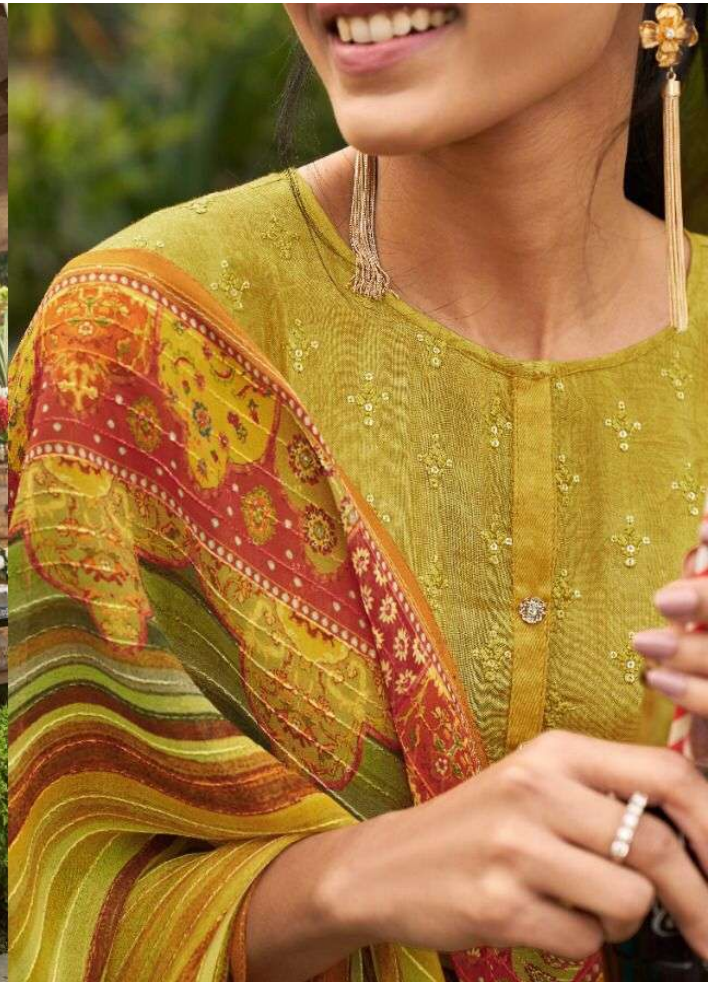

RELISSA
FABRICS
RUPALI

RUPALI

RATE:1795/-

TOP

**PURE MODAAL COTTON EMBROIDERY
WORK WITH DIGITAL PRINT**

DUPATTA

**PURE GEORGET EMBROIDERY WORK
WITH DIGITAL PRINT**

BOTTOM

SUPERIOR COTTON SATIN

DESIGN	PRODUCT NAME	HSN CODE
D.NO:-39001-39008	RUPALI	520851
TOTAL SUITS	TOTAL AMOUNT	AVG.RATE
08	14360/-	1795/-

BY:- RELSSA FABRICS(SAJJAN)

**RELSA**
FABRICS

RELSSA
FABRICS

RELSA
FABRICS