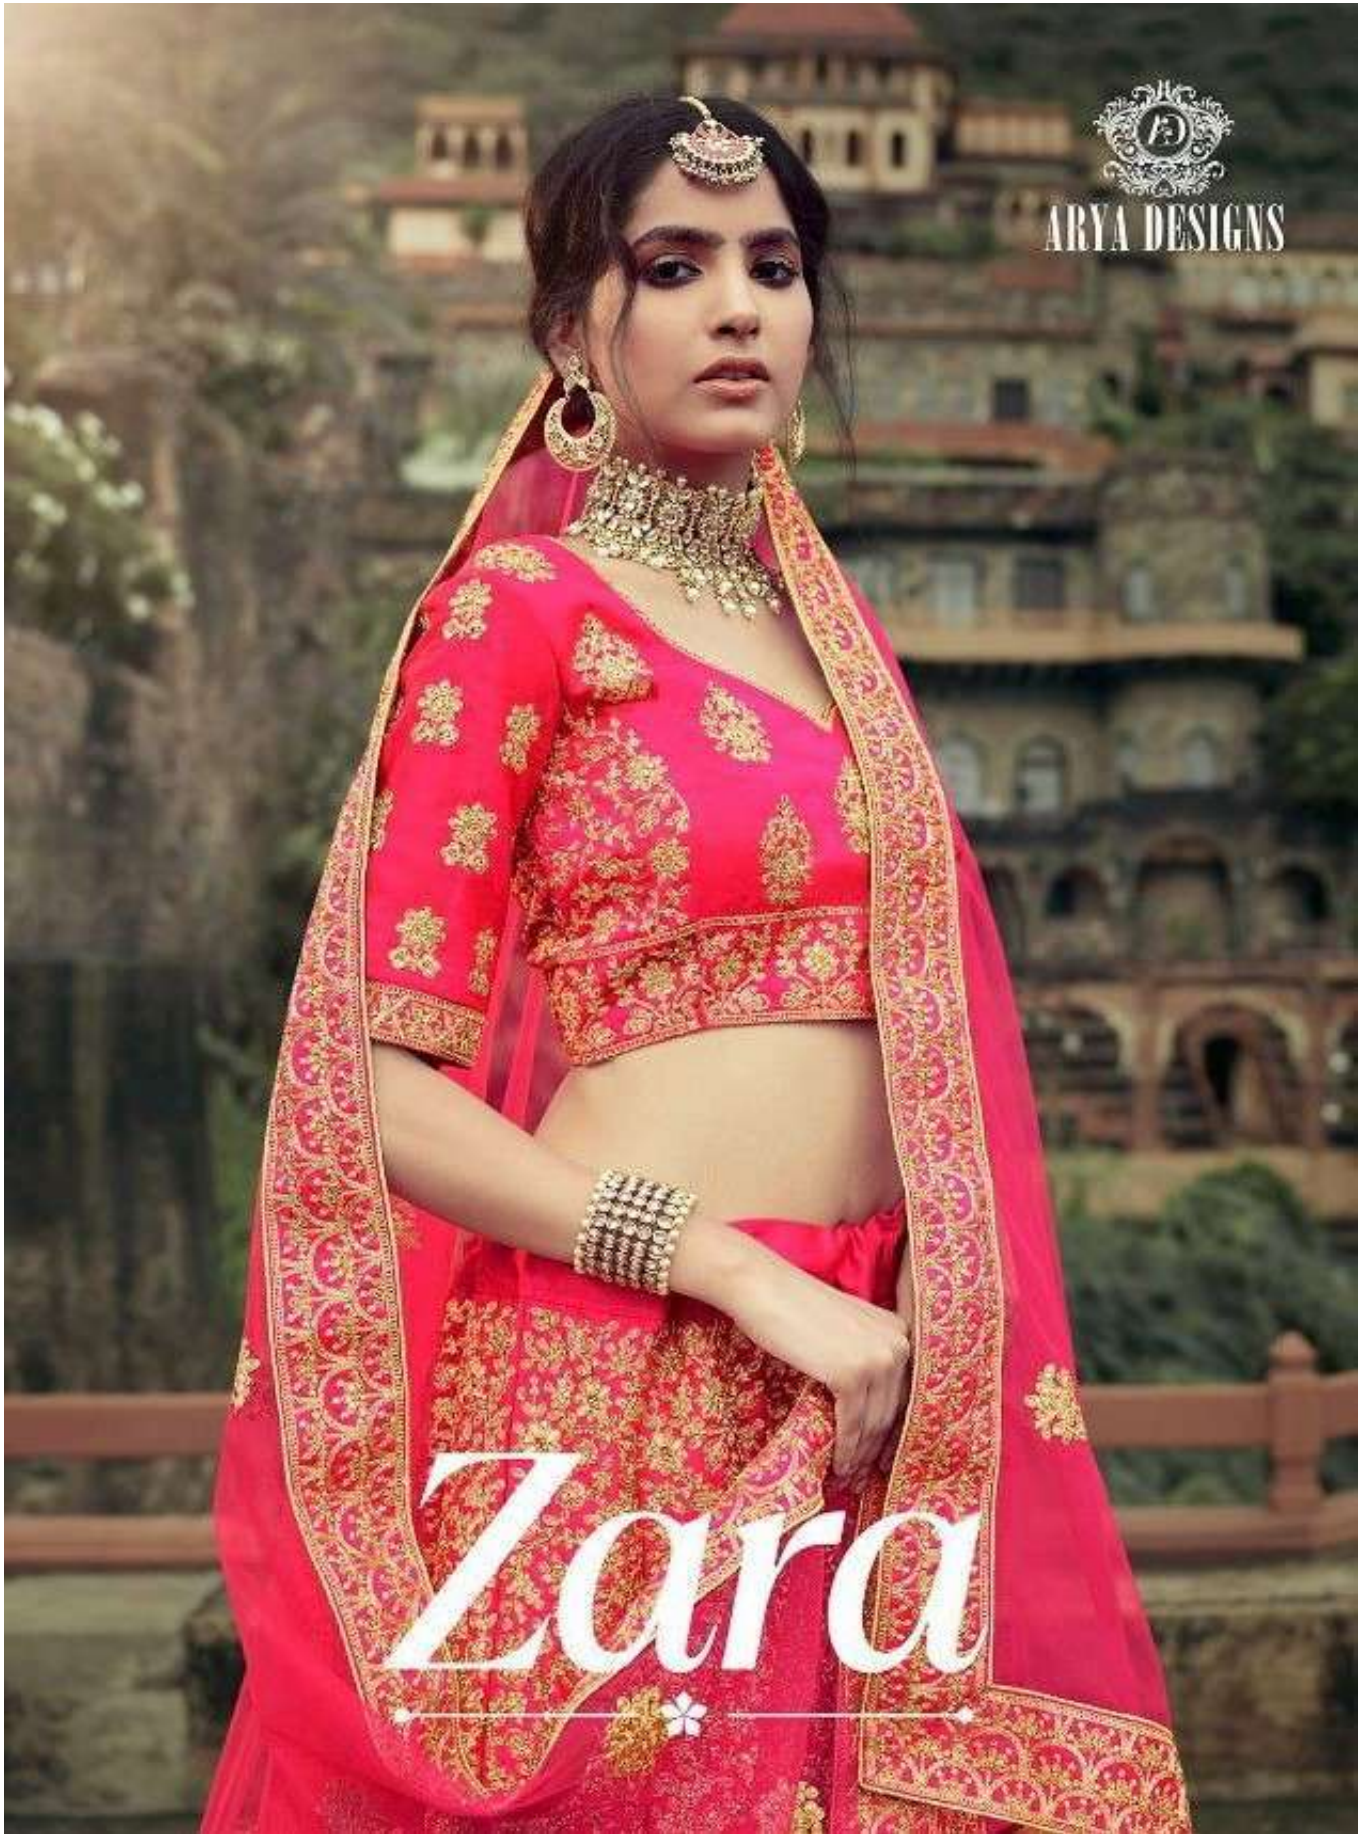

ARYA DESIGNS

Zara