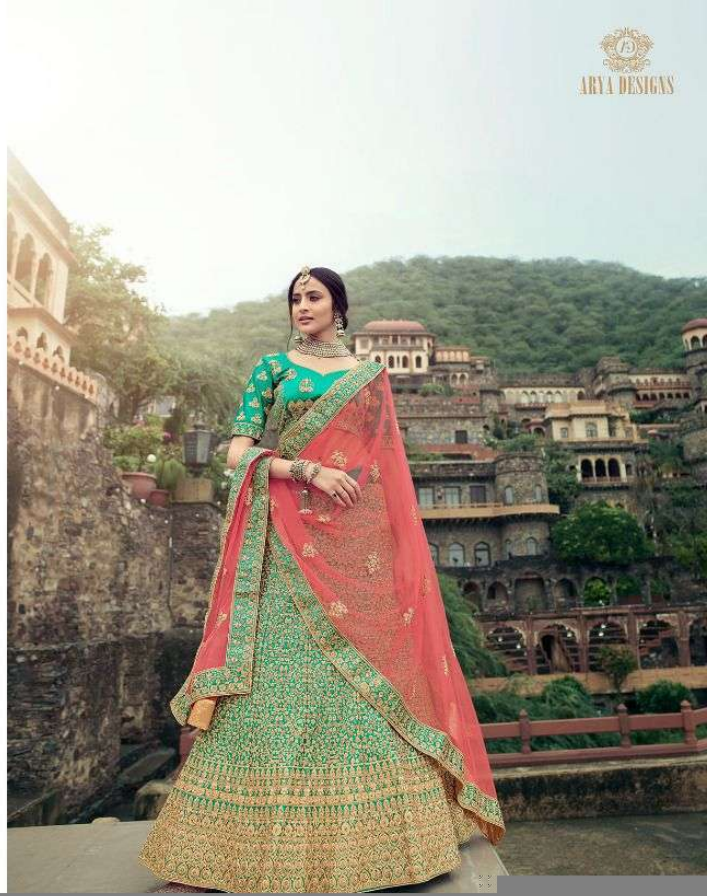

ARYA DESIGNS