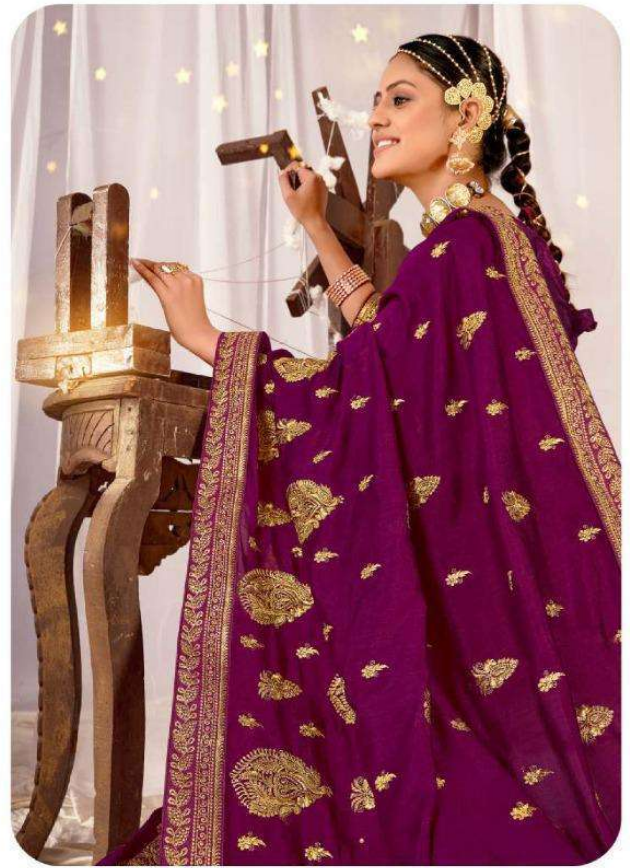

47637

47638

KALISTA
FASHIONS

Gulkand

47636

KALISTA
FASHIONS

THE ART OF STYLE

Even years 1 experience sheer bias in embroidered fabric with a touch of delightful warm dours

STYLISH ELEGANCE

Decided to expand its collection and presents to you a variety of exquisite range to choose from starting with to embroidered season fabric, there is all for you to select from fashion