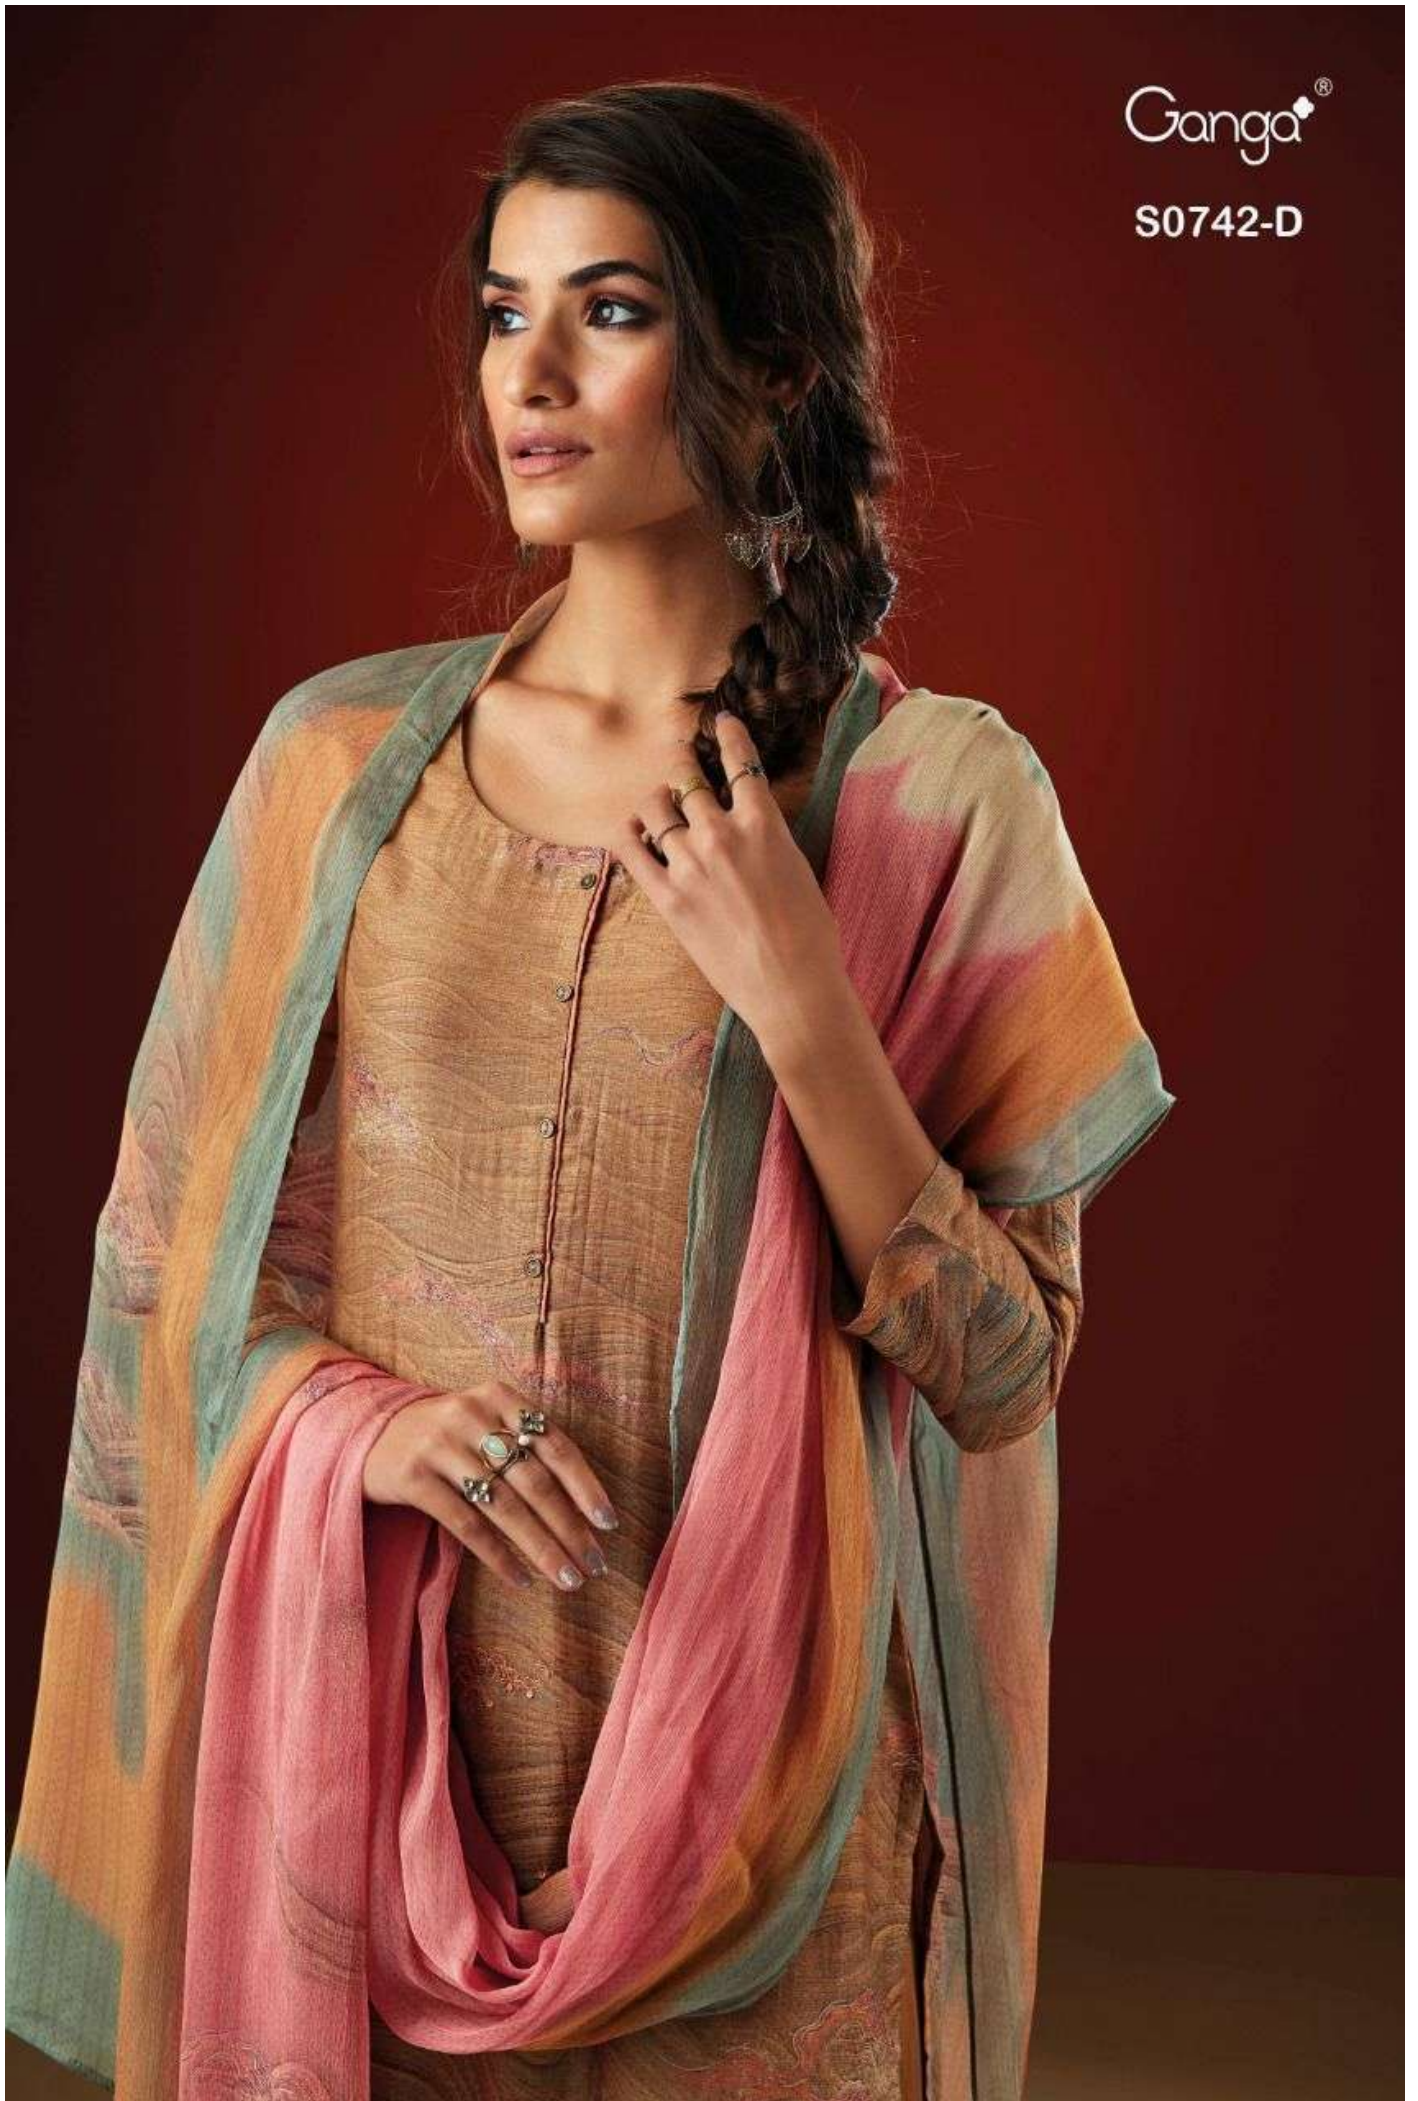

Ganga®

S0742-A

Ganga®

S0742-D

PRODUCT NAME	ALVA
D.NO.	S0742
DESCRIPTION	<p>TOP PREMIUM BEMBERG SILK PRINTED WITH HAND CRAFTED EMBROIDERY WORK & BUTTON WORK</p> <p>BOTTOM PREMIUM COTTON SATIN SOLID</p> <p>DUPATTA PURE CHIFFON PRINTED</p>
HSN CODE	540834
WHOLESALE PRICE	1940/- EACH+GST(EXTRA)