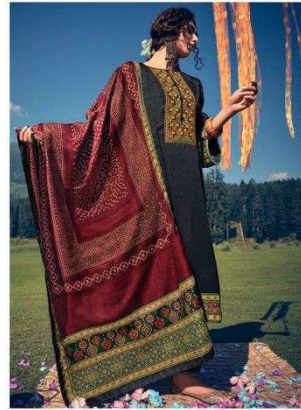

SHAHTOOSH

PURE LAWN DIGITAL PRINT WITH HEAVY BARIK NECK EMBROIDERY
ON TOP WITH DIGITAL PRINT BOX PALLU LAWN DUPATTA

SHAHTOOSH | 1001

SHAHTOOSH | 1002

SHAHTOOSH | 1003

SHAHTOOSH | 1004

SHAHTOOSH | 1005

SHAHTOOSH | 1006