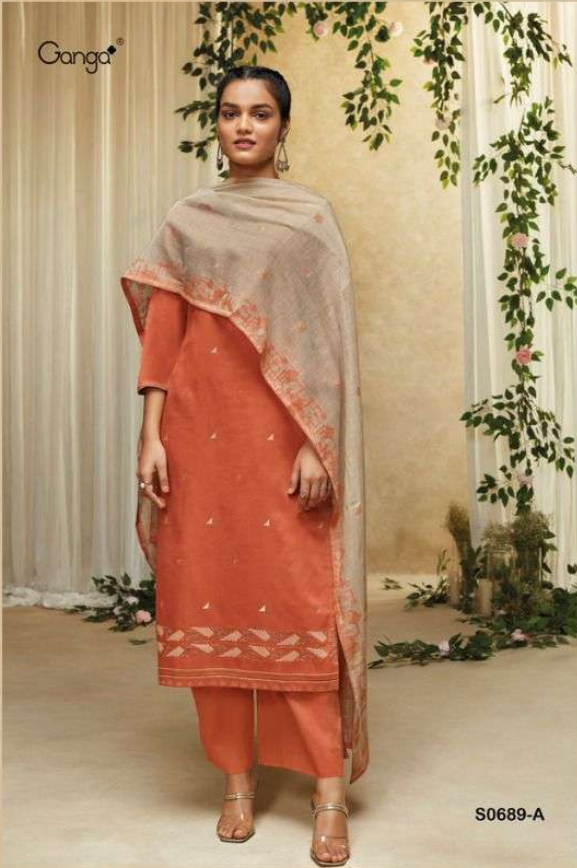

Ganga®

S0689-B

S0689-A

PRODUCT NAME	<b>MAHONIA</b>
D.NO.	S0689
DESCRIPTION	<p><b>TOP</b> PREMIUM COTTON SATIN SOLID WITH EMBROIDERY &amp; BUTTON WORK</p> <p><b>BOTTOM</b> PREMIUM COTTON SOLID</p> <p><b>DUPATTA</b> FINEST WOVEN JACQUARD WITH SOLID BORDER</p>
HSN CODE	<b>520831</b>
WHOLESALE PRICE	<b>1590/- EACH+GST(EXTRA)</b>