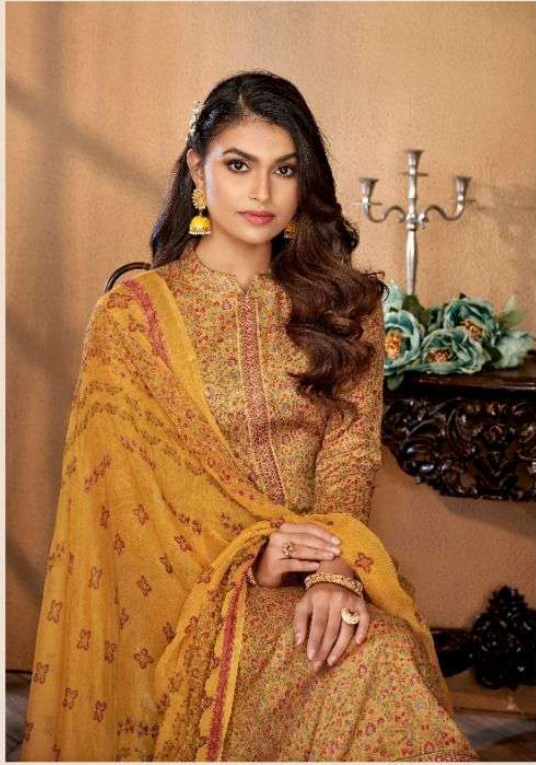

REGAL REVELRY

A celebration of all things royal.

*True beauty is being confident & proud of yourself.
No matter how many people may disagree.
Beauty fades after time, but personality is forever.*

000000

000000

MAJESTIC SHADE

D.NO.1001

FASHION TRENDS

D.NO.1010

FEATHERED FAIRY

D.NO.1006

0000

BLUSHING BEAUTY