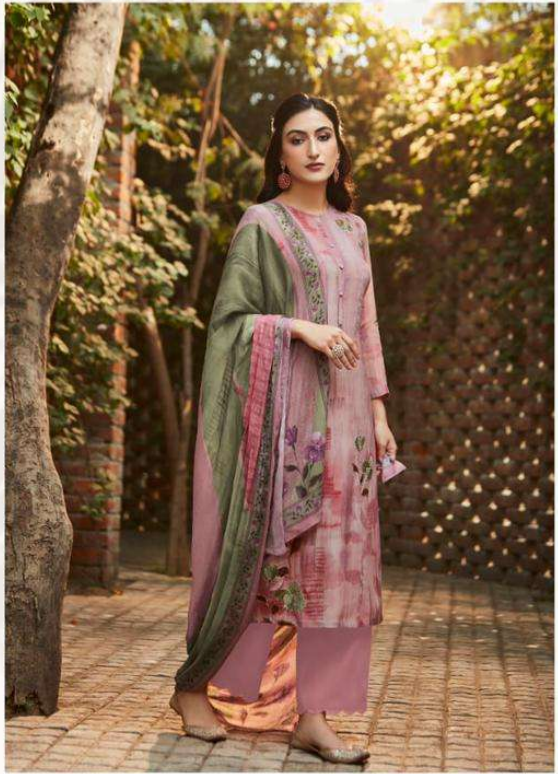

EARLY MORNING / 808