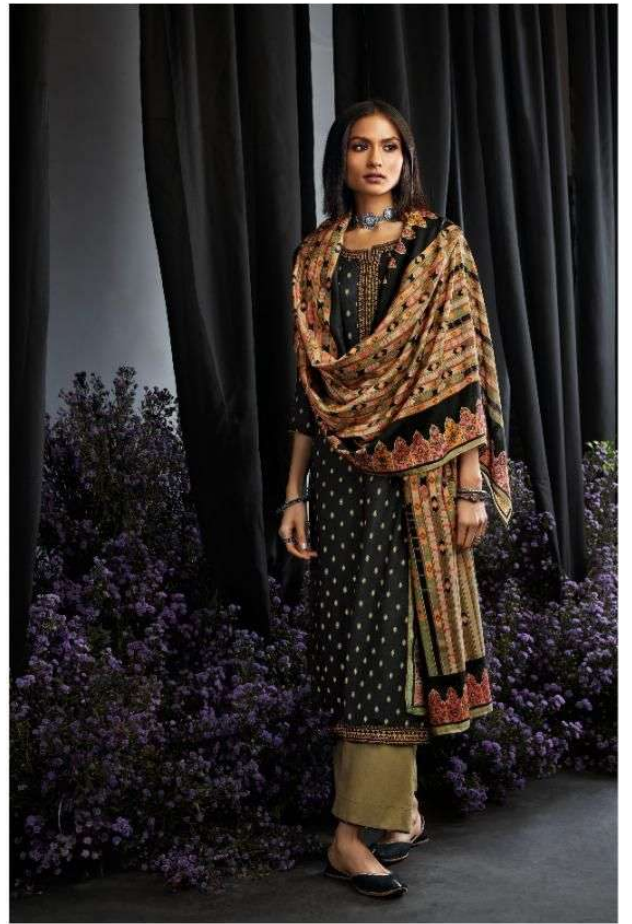

Ganga®

M a ã h r u

Gangotri / 0085

C0881

C0882

C0883

C0884

C0885

C0886

Ganga®

Gangotri / 00889

Maãhru

PRODUCT NAME	<b>MAAHRU</b>
D.NO.	C0881-C0886
DESCRIPTION	<b>TOP</b> PREMIUM COTTON SATIN PRINTED WITH EMBROIDERY  <b>BOTTOM</b> PREMIUM COTTON SATIN SOLID  <b>DUPATTA</b> FINEST BEMBERG LAWN PRINTED
HSN CODE	<b>520851</b>
WHOLESALE PRICE	<b>1575/- EACH+GST(EXTRA)</b>