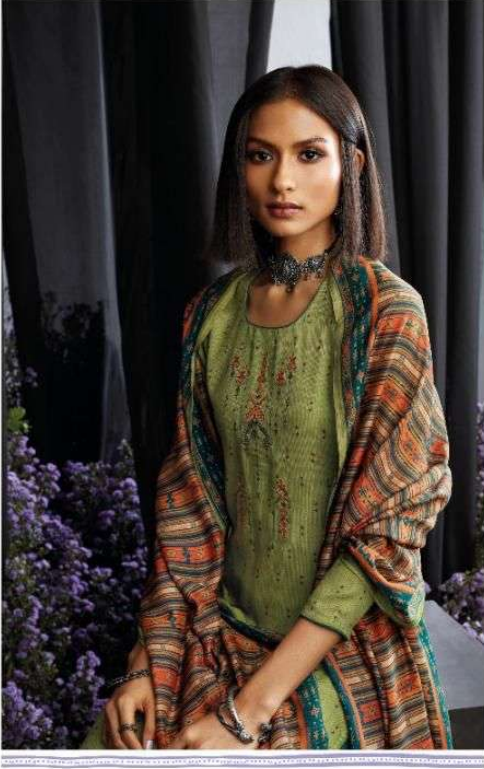

Gangotri / COSSI