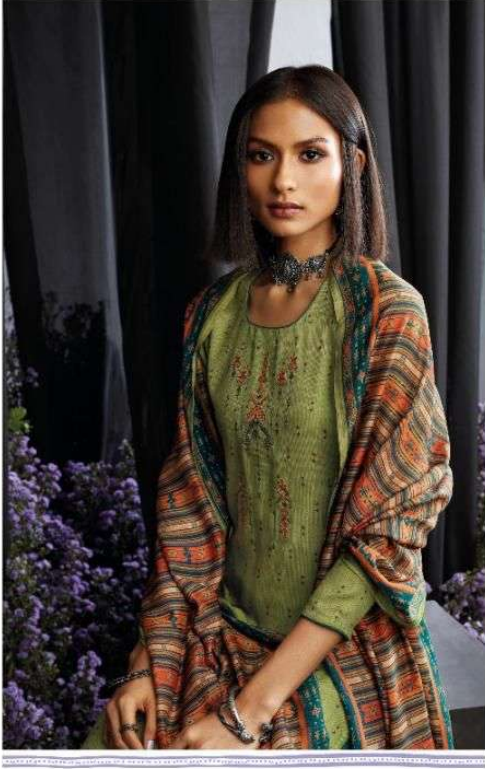

Gangotri / COSSI