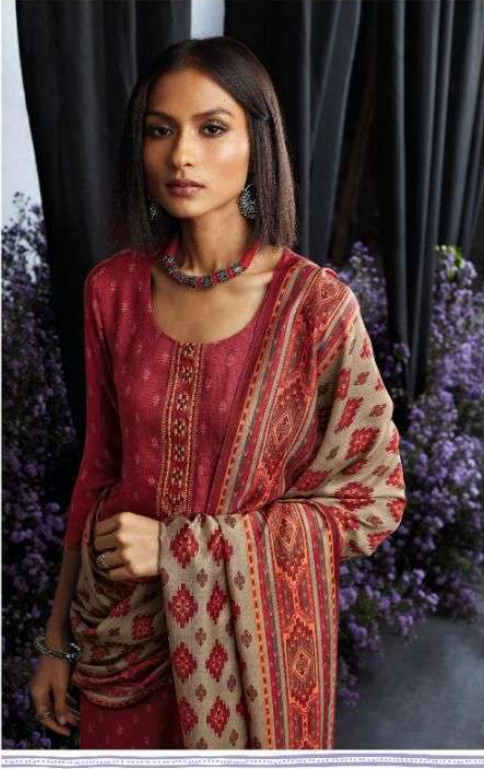

Gangotri / COSSI