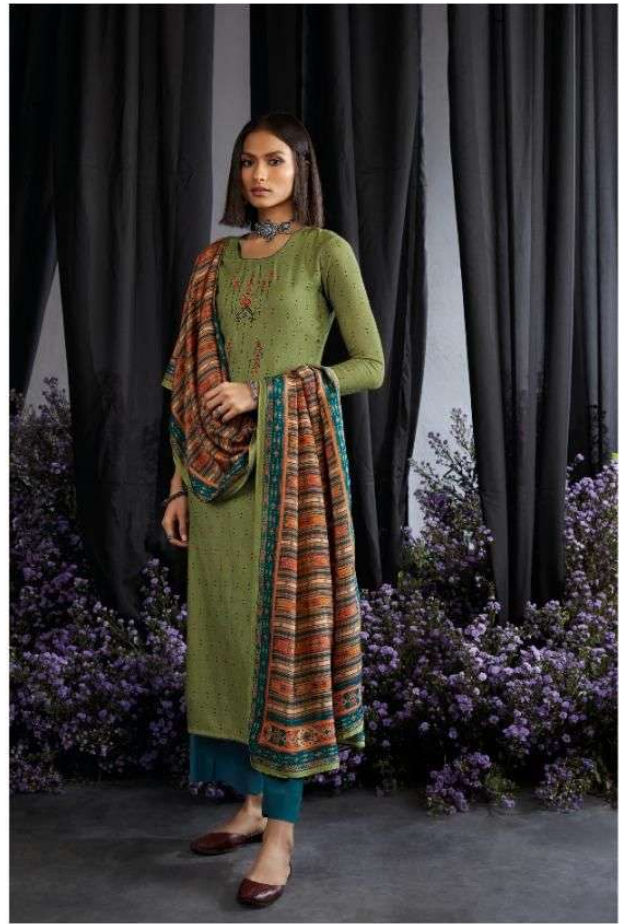

Gangotri / COSSI