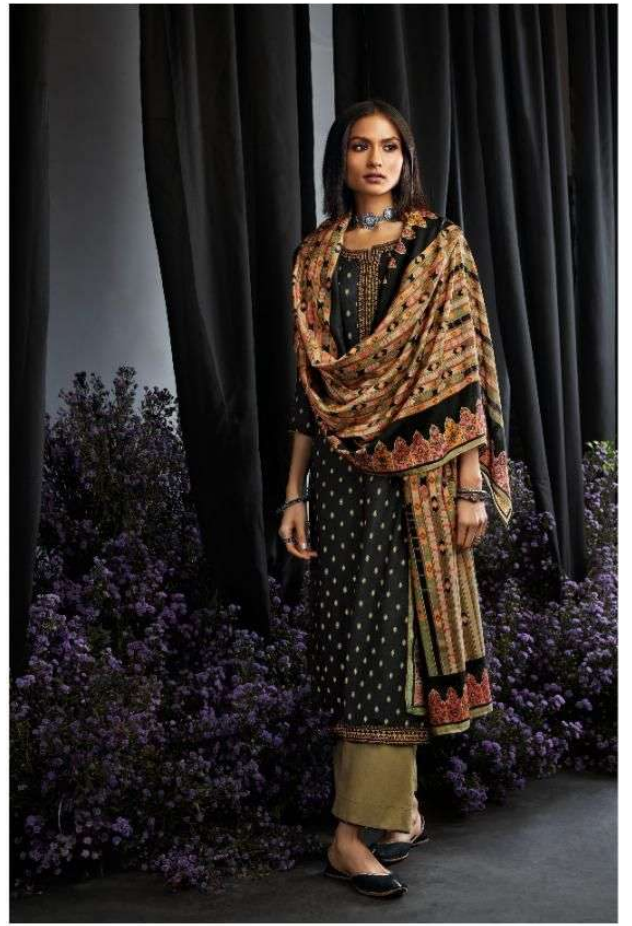

Ganga®

M a ã h r u

Gangotri / 0085

C0881

C0882

C0883

C0884

C0885

C0886

Ganga®

Gangotri / 00889

Maãhru

PRODUCT NAME	<b>MAAHRU</b>
D.NO.	C0881-C0886
DESCRIPTION	<b>TOP</b> PREMIUM COTTON SATIN PRINTED WITH EMBROIDERY  <b>BOTTOM</b> PREMIUM COTTON SATIN SOLID  <b>DUPATTA</b> FINEST BEMBERG LAWN PRINTED
HSN CODE	<b>520851</b>
WHOLESALE PRICE	<b>1575/- EACH+GST(EXTRA)</b>