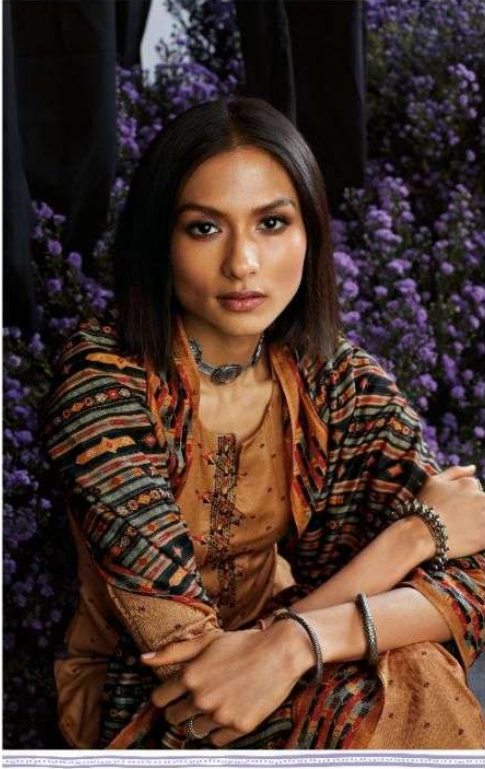

Ganga®

M a ã h r u

Gangotri / 0085

C0881

C0882

C0883

C0884

C0885

C0886

Ganga®

Gangotri / 00889

Maãhru

PRODUCT NAME	<b>MAAHRU</b>
D.NO.	C0881-C0886
DESCRIPTION	<b>TOP</b> PREMIUM COTTON SATIN PRINTED WITH EMBROIDERY  <b>BOTTOM</b> PREMIUM COTTON SATIN SOLID  <b>DUPATTA</b> FINEST BEMBERG LAWN PRINTED
HSN CODE	<b>520851</b>
WHOLESALE PRICE	<b>1575/- EACH+GST(EXTRA)</b>