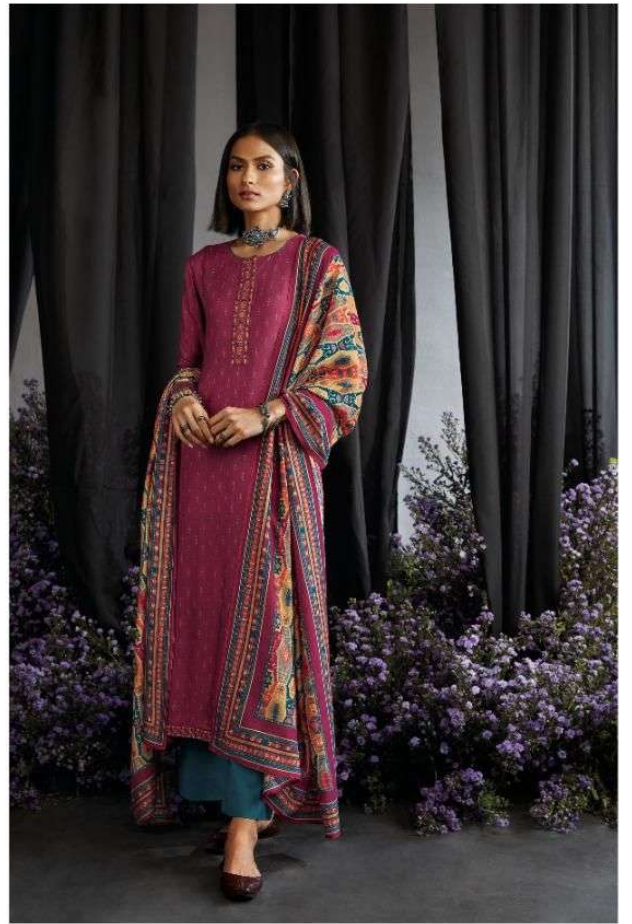

Ganga®

M a ã h r u

Gangotri / 0085

C0881

C0882

C0883

C0884

C0885

C0886

Ganga®

Gangotri / 00889

Maãhru

PRODUCT NAME	<b>MAAHRU</b>
D.NO.	C0881-C0886
DESCRIPTION	<b>TOP</b> PREMIUM COTTON SATIN PRINTED WITH EMBROIDERY  <b>BOTTOM</b> PREMIUM COTTON SATIN SOLID  <b>DUPATTA</b> FINEST BEMBERG LAWN PRINTED
HSN CODE	<b>520851</b>
WHOLESALE PRICE	<b>1575/- EACH+GST(EXTRA)</b>