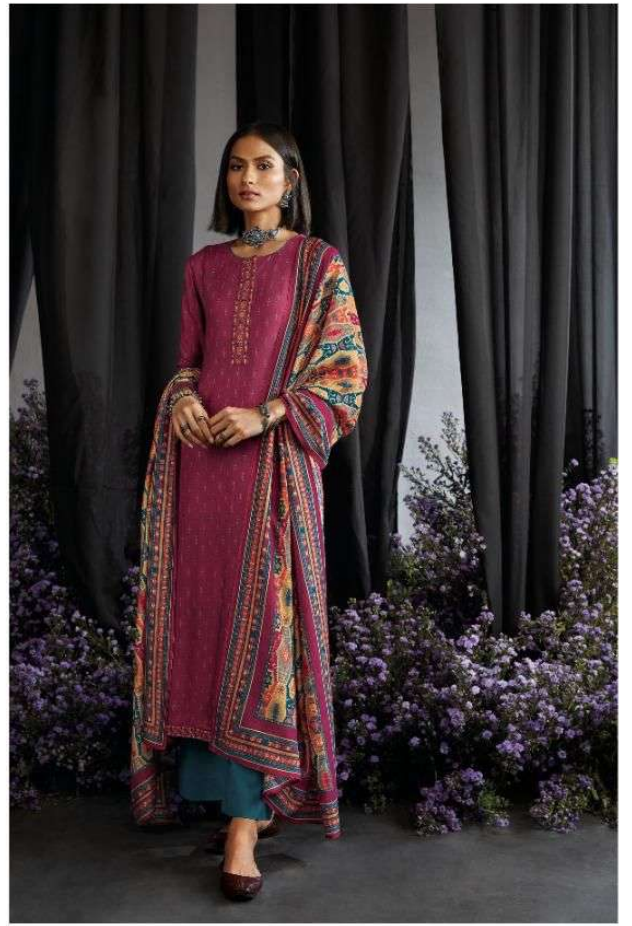

Ganga®

M a ã h r u

Gangotri / 0085

C0881

C0882

C0883

C0884

C0885

C0886

Ganga®

Gangotri / 00889

Maãhru

PRODUCT NAME	<b>MAAHRU</b>
D.NO.	C0881-C0886
DESCRIPTION	<b>TOP</b> PREMIUM COTTON SATIN PRINTED WITH EMBROIDERY  <b>BOTTOM</b> PREMIUM COTTON SATIN SOLID  <b>DUPATTA</b> FINEST BEMBERG LAWN PRINTED
HSN CODE	<b>520851</b>
WHOLESALE PRICE	<b>1575/- EACH+GST(EXTRA)</b>