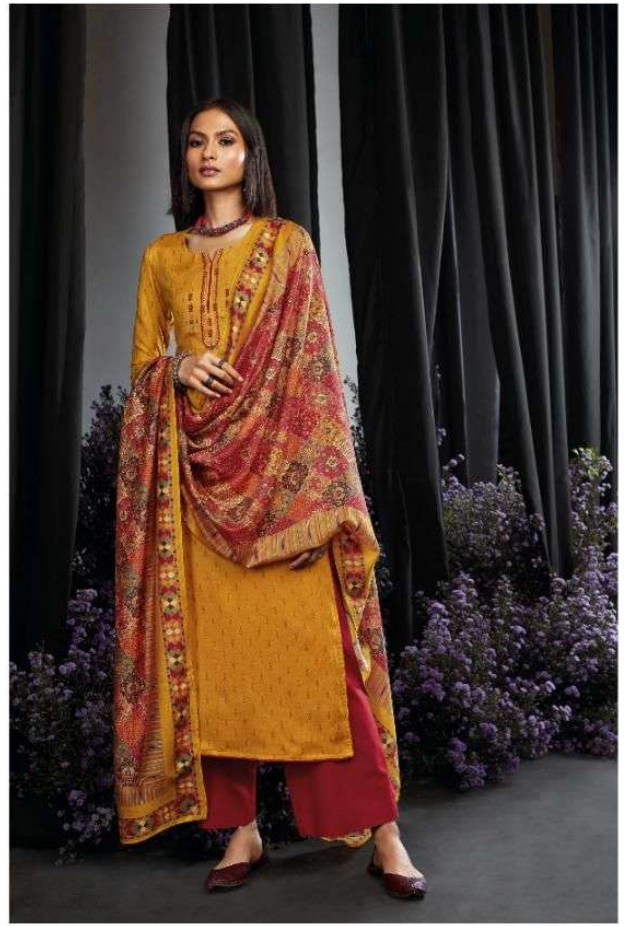

Ganga®

M a ã h r u

Gangotri / 0085

C0881

C0882

C0883

C0884

C0885

C0886

Ganga®

Gangotri / 00889

Maãhru

PRODUCT NAME	<b>MAAHRU</b>
D.NO.	C0881-C0886
DESCRIPTION	<b>TOP</b> PREMIUM COTTON SATIN PRINTED WITH EMBROIDERY  <b>BOTTOM</b> PREMIUM COTTON SATIN SOLID  <b>DUPATTA</b> FINEST BEMBERG LAWN PRINTED
HSN CODE	<b>520851</b>
WHOLESALE PRICE	<b>1575/- EACH+GST(EXTRA)</b>