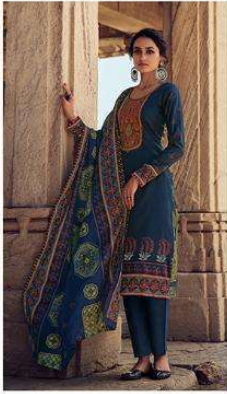

Hermitage
CLOTHING

ROZ MEHER

///1001

///1002

///1005

///1006

///1003

///1004

///1007

///1008

/// 1008

MERGING STYLE WITH ELEGANCE

Hermitage
CLOTHING

ROZ MEHER

D.NO	NAME	DESCRIPTION	PRICE
1001	ROZ MEHER	TOP	725/-
1002	ROZ MEHER	SUPERIOR PURE HEAVY LAWN COTTON KASHMIRI EMBROIDERY [2.50 MTRS]	725/-
1003	ROZ MEHER	BOTTOM	725/-
1004	ROZ MEHER	COTTON SOLID [2.70 MTRS]	725/-
1005	ROZ MEHER	DUPATTA	725/-
1006	ROZ MEHER	PURE MAL -MAL COTTON [2.30 MTRS]	725/-
1007	ROZ MEHER		725/-
1008	ROZ MEHER		725/-