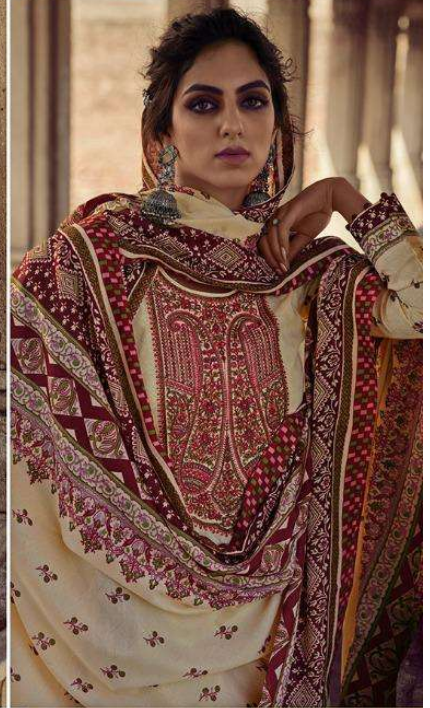

Hermitage
CLOTHING

ROZ MEHER

///1001

///1002

///1005

///1006

///1003

///1004

///1007

///1008

/// 1008

MERGING STYLE WITH ELEGANCE

Hermitage
CLOTHING

ROZ MEHER

D.NO	NAME	DESCRIPTION	PRICE
1001	ROZ MEHER	TOP	725/-
1002	ROZ MEHER	SUPERIOR PURE HEAVY LAWN COTTON KASHMIRI EMBROIDERY [2.50 MTRS]	725/-
1003	ROZ MEHER	BOTTOM	725/-
1004	ROZ MEHER	COTTON SOLID [2.70 MTRS]	725/-
1005	ROZ MEHER	DUPATTA	725/-
1006	ROZ MEHER	PURE MAL -MAL COTTON [2.30 MTRS]	725/-
1007	ROZ MEHER		725/-
1008	ROZ MEHER		725/-