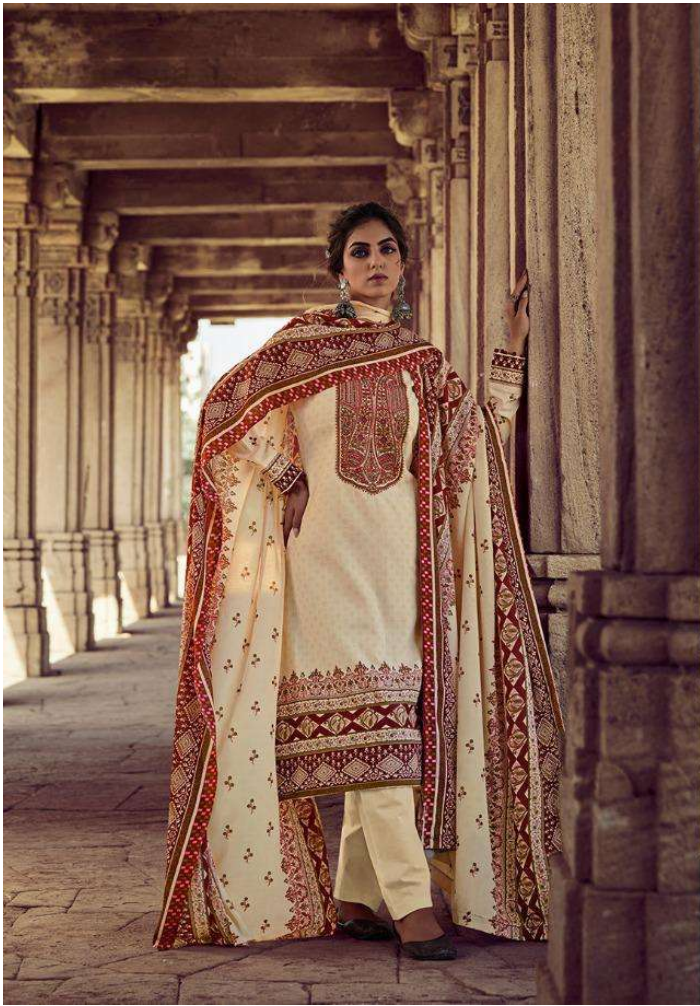

Hermitage
CLOTHING

ROZ MEHER

///1001

///1002

///1005

///1006

///1003

///1004

///1007

///1008

/// 1008

MERGING STYLE WITH ELEGANCE

Hermitage
CLOTHING

ROZ MEHER

D.NO	NAME	DESCRIPTION	PRICE
1001	ROZ MEHER	TOP	725/-
1002	ROZ MEHER	SUPERIOR PURE HEAVY LAWN COTTON KASHMIRI EMBROIDERY [2.50 MTRS]	725/-
1003	ROZ MEHER	BOTTOM	725/-
1004	ROZ MEHER	COTTON SOLID [2.70 MTRS]	725/-
1005	ROZ MEHER	DUPATTA	725/-
1006	ROZ MEHER	PURE MAL -MAL COTTON [2.30 MTRS]	725/-
1007	ROZ MEHER		725/-
1008	ROZ MEHER		725/-