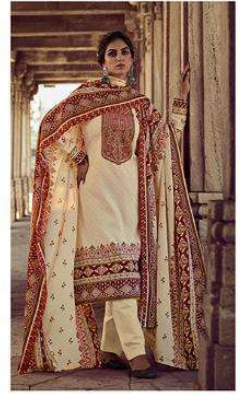

Hermitage
CLOTHING

ROZ MEHER

///1001

///1002

///1005

///1006

///1003

///1004

///1007

///1008

/// 1008

MERGING STYLE WITH ELEGANCE

Hermitage
CLOTHING

ROZ MEHER

D.NO	NAME	DESCRIPTION	PRICE
1001	ROZ MEHER	TOP	725/-
1002	ROZ MEHER	SUPERIOR PURE HEAVY LAWN COTTON KASHMIRI EMBROIDERY [2.50 MTRS]	725/-
1003	ROZ MEHER	BOTTOM	725/-
1004	ROZ MEHER	COTTON SOLID [2.70 MTRS]	725/-
1005	ROZ MEHER	DUPATTA	725/-
1006	ROZ MEHER	PURE MAL -MAL COTTON [2.30 MTRS]	725/-
1007	ROZ MEHER		725/-
1008	ROZ MEHER		725/-