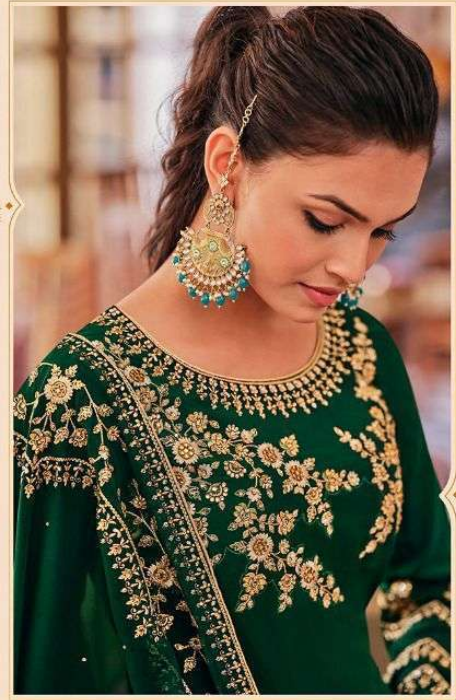

Glossy

NAZ

2252
POWER OF FLOWER

Glossy

Glossy

GLAMOUR & GLITTERS
2250

Glossy

ATTITUDE
IS EVERYTHING

Glossy

2253

FABULOUS & ROYAL

Glossy

STYLE & ELEGANCE

◆ 2253

Glossy

2250

FASHION & HERITAGE

Glossy

THE GLAMOUR IS SOMETHING WHICH WILL FULFILL
ALL THE REQUIREMENT FOR GLOSSY & TRENDY LOOK

Glossy

NAZ

Glossy

2250

2251

2252

2253

NAZ

Glossy

NAZ

: TOP :

BLOOMING BLOSSOM GEORGETTE WITH
EMBROIDERY AND SWAROVSKI WORK

: BOTTOM :