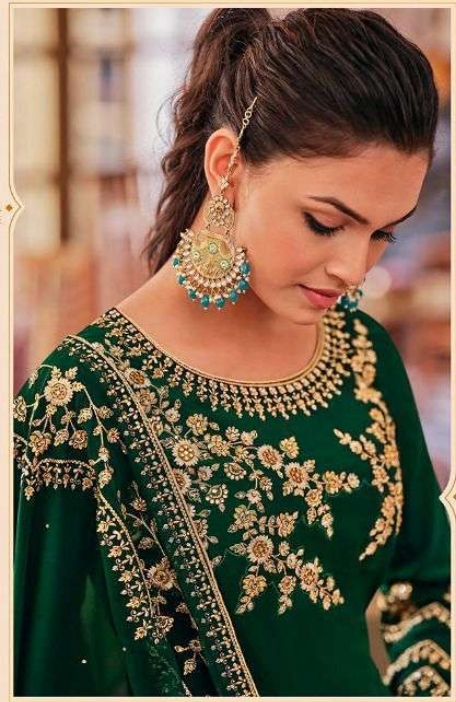

Glossy

NAZ

2252
POWER OF FLOWER

Glossy

Glossy

GLAMOUR & GLITTERS
2250

Glossy

ATTITUDE
IS EVERYTHING

Glossy

2253

FABULOUS &
ROYAL

Glossy

STYLE & ELEGANCE

◆ 2253

Glossy

2250

FASHION & HERITAGE

Glossy

THE GLAMOUR IS SOMETHING WHICH WILL FULFILL
ALL THE REQUIREMENT FOR GLOSSY & TRENDY LOOK

Glossy

NAZ

Glossy

2250

2251

2252

2253

NAZ

Glossy

NAZ

: TOP :

BLOOMING BLOSSOM GEORGETTE WITH
EMBROIDERY AND SWAROVSKI WORK

: BOTTOM :