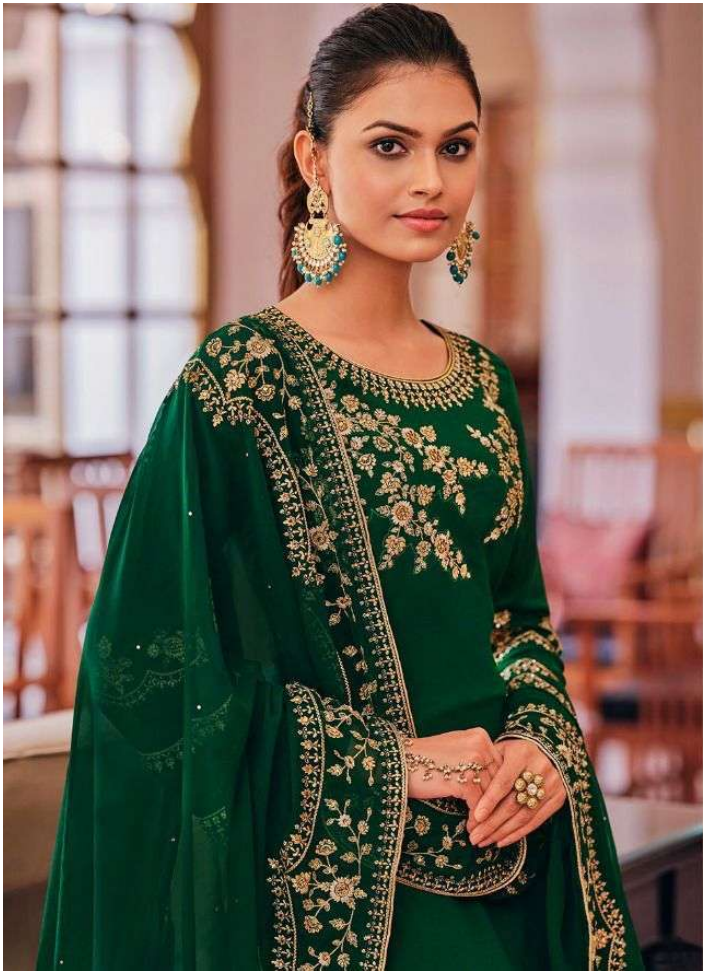

Glossy

NAZ

2252
POWER OF FLOWER

Glossy

Glossy

GLAMOUR & GLITTERS
2250

Glossy

ATTITUDE
IS EVERYTHING

Glossy

2253

FABULOUS &
ROYAL

Glossy

STYLE & ELEGANCE

◆ 2253

Glossy

2250

PURE SANTOON

: DUPATTA :

BLOOMING CLASSIC GEORGETTE WITH
EMBROIDERY AND SWAROVSKI WORK

g