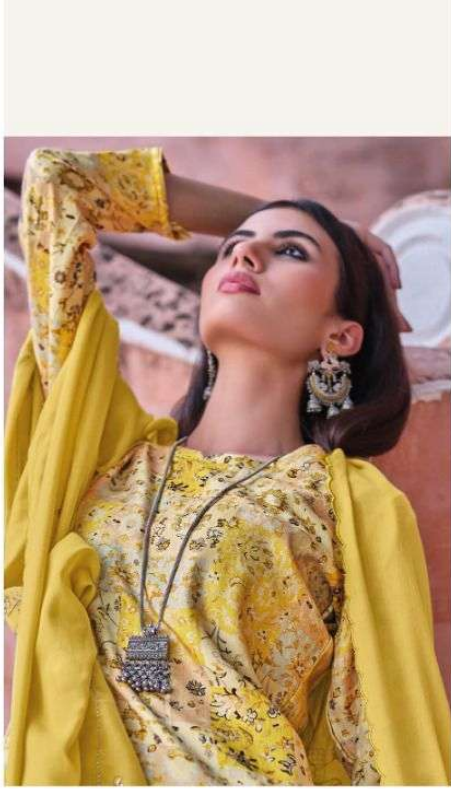

PRM®
Trendz
8501