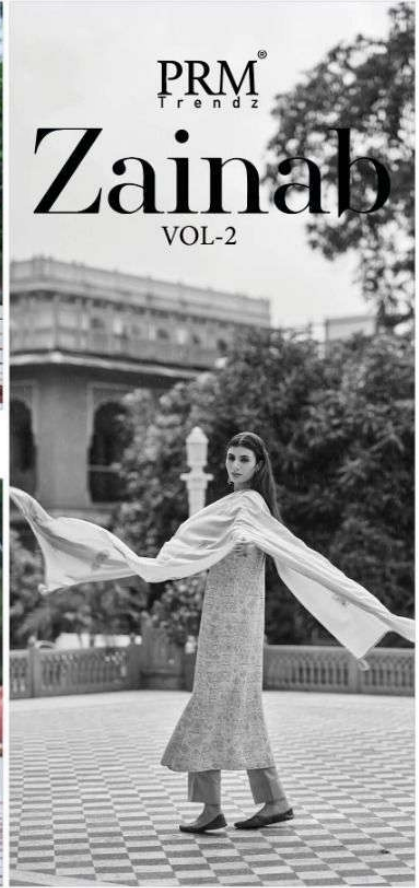

# Zainab

VOL-2

A woman with dark hair is posing against a pink wall. She is wearing a yellow shawl over a yellow and white floral patterned dress. She is looking upwards and to the right, with her right hand raised to her head. She is wearing large, ornate earrings and a necklace with a large pendant. The background is a pink wall with a white decorative element.

PRM  
Trendz

Zainab

VOL-2

PRM<sup>®</sup>  
Trendz  
8508

8501

8502

8503

8504