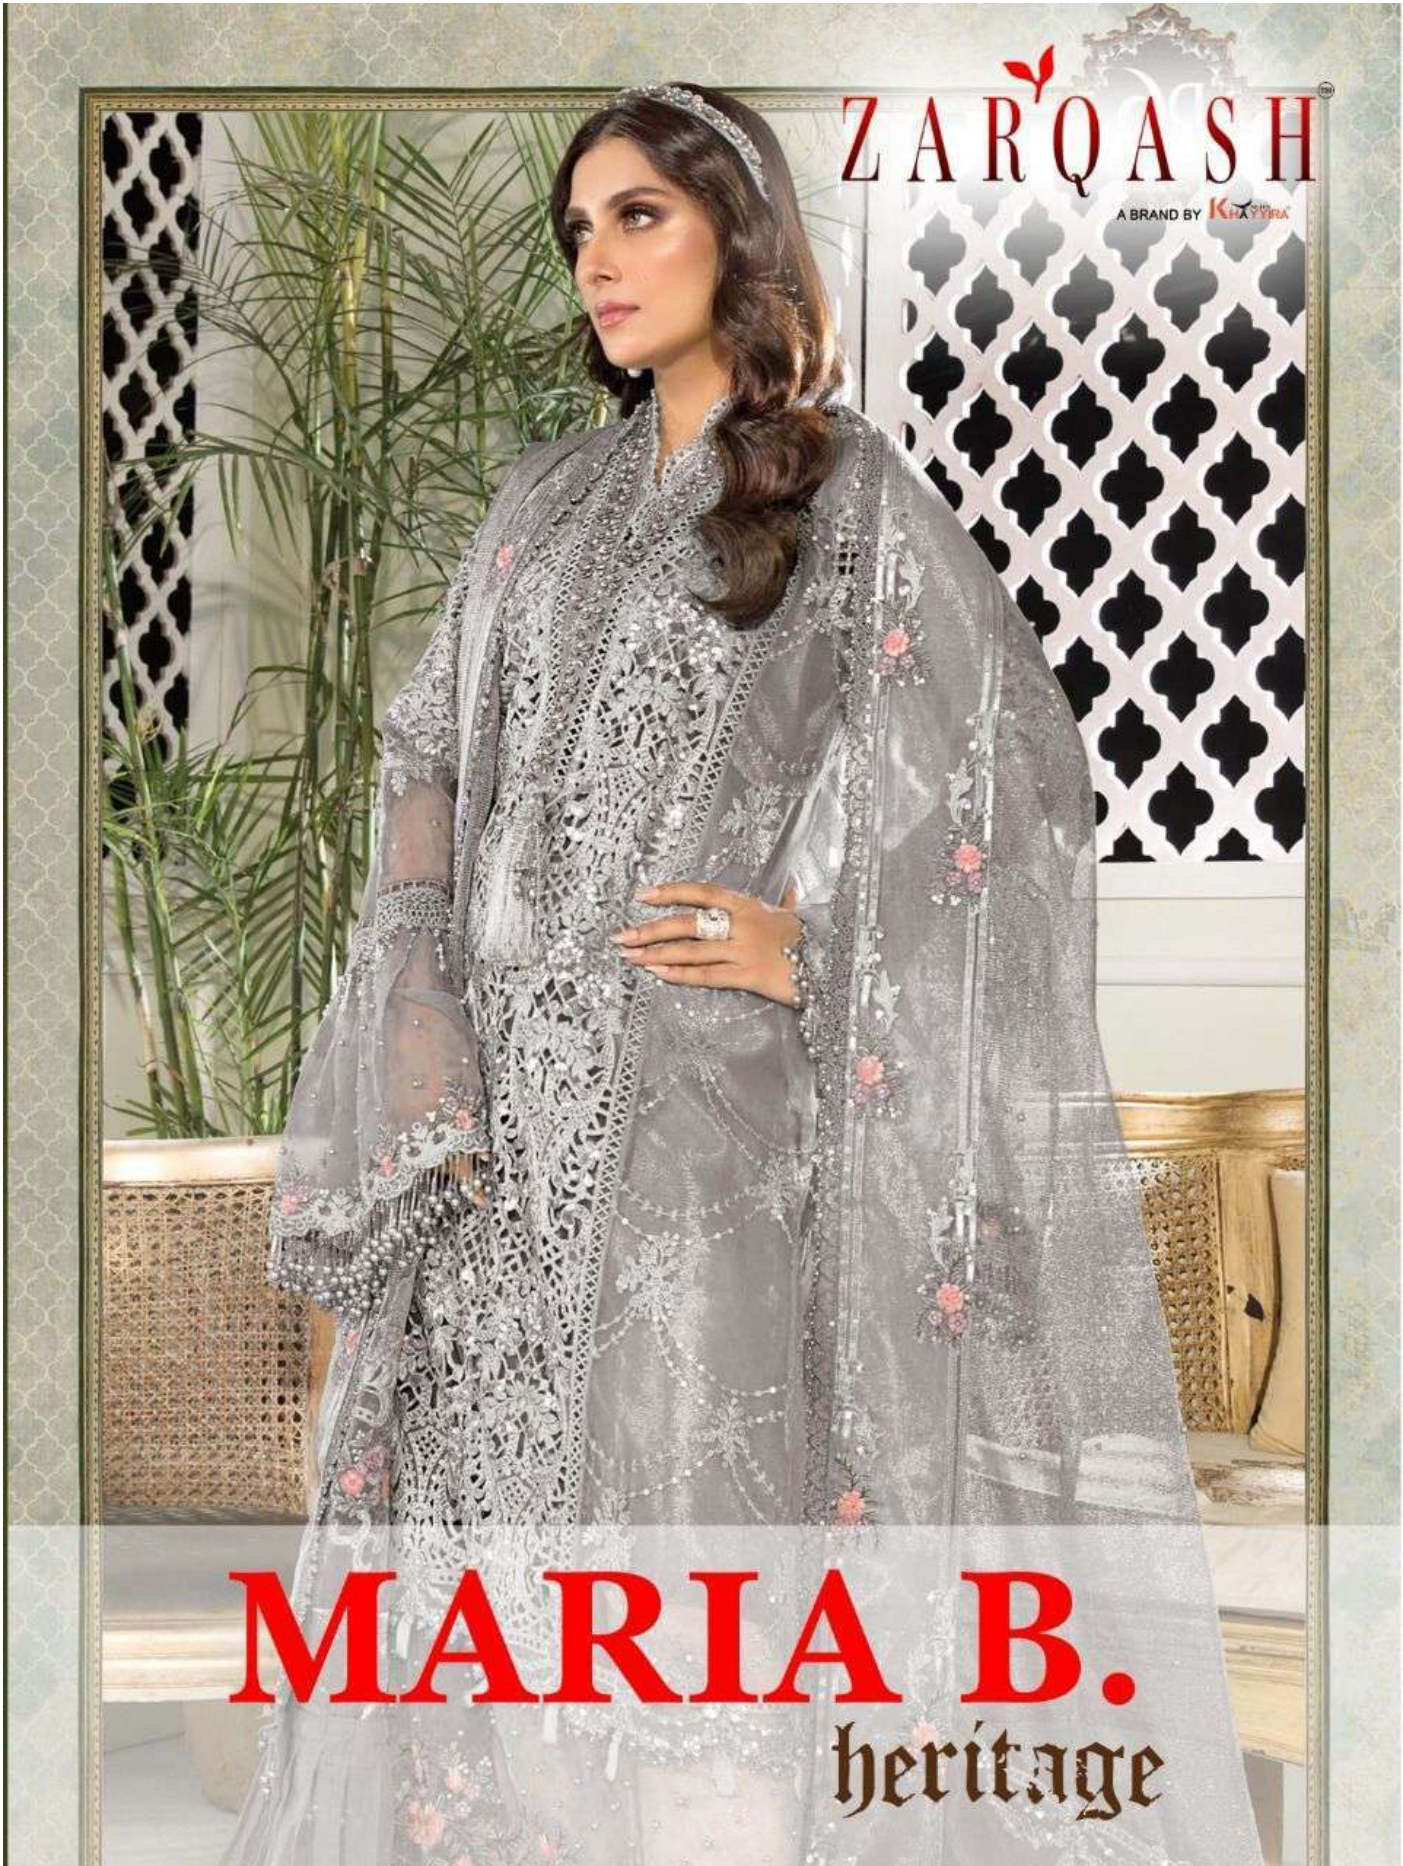

ZARQASHTM

A BRAND BY KHAYYARA

MARIA B.
heritage

ZARQASHTM

A BRAND BY KHAYYARA

MARIA B.
heritage

ZARQASH
A BRAND BY **KINAT PAK**
Z-2081 A

Top - Organza heavy embroidered
Inner Bottom - Heavy santoon
Dupatta - Organza heavy embroidered

ZARQASH
A BRAND BY **KINAT**

Z-2081 B

Top - Organza heavy embroidered
Inner Bottom - Heavy santoon
Dupatta - Organza heavy embroidered

ZARQASH[®]
A BRAND BY KINARA[®]

Z-2081 C

Top - Organza heavy embroidered
Inner Bottom - Heavy santoon
Dupatta - Organza heavy embroidered

ZARQASH®

A BRAND BY KINEX

Z-2081 D

Top - Organza heavy embroidered
Inner Bottom - Heavy santoon
Dupatta - Organza heavy embroidered

Z-2081 A

Z-2081 B

Z-2081 C

Z-2081 D

Top - Organza heavy embroidered
Inner Bottom - Heavy santoon
Dupatta - Organza heavy embroidered