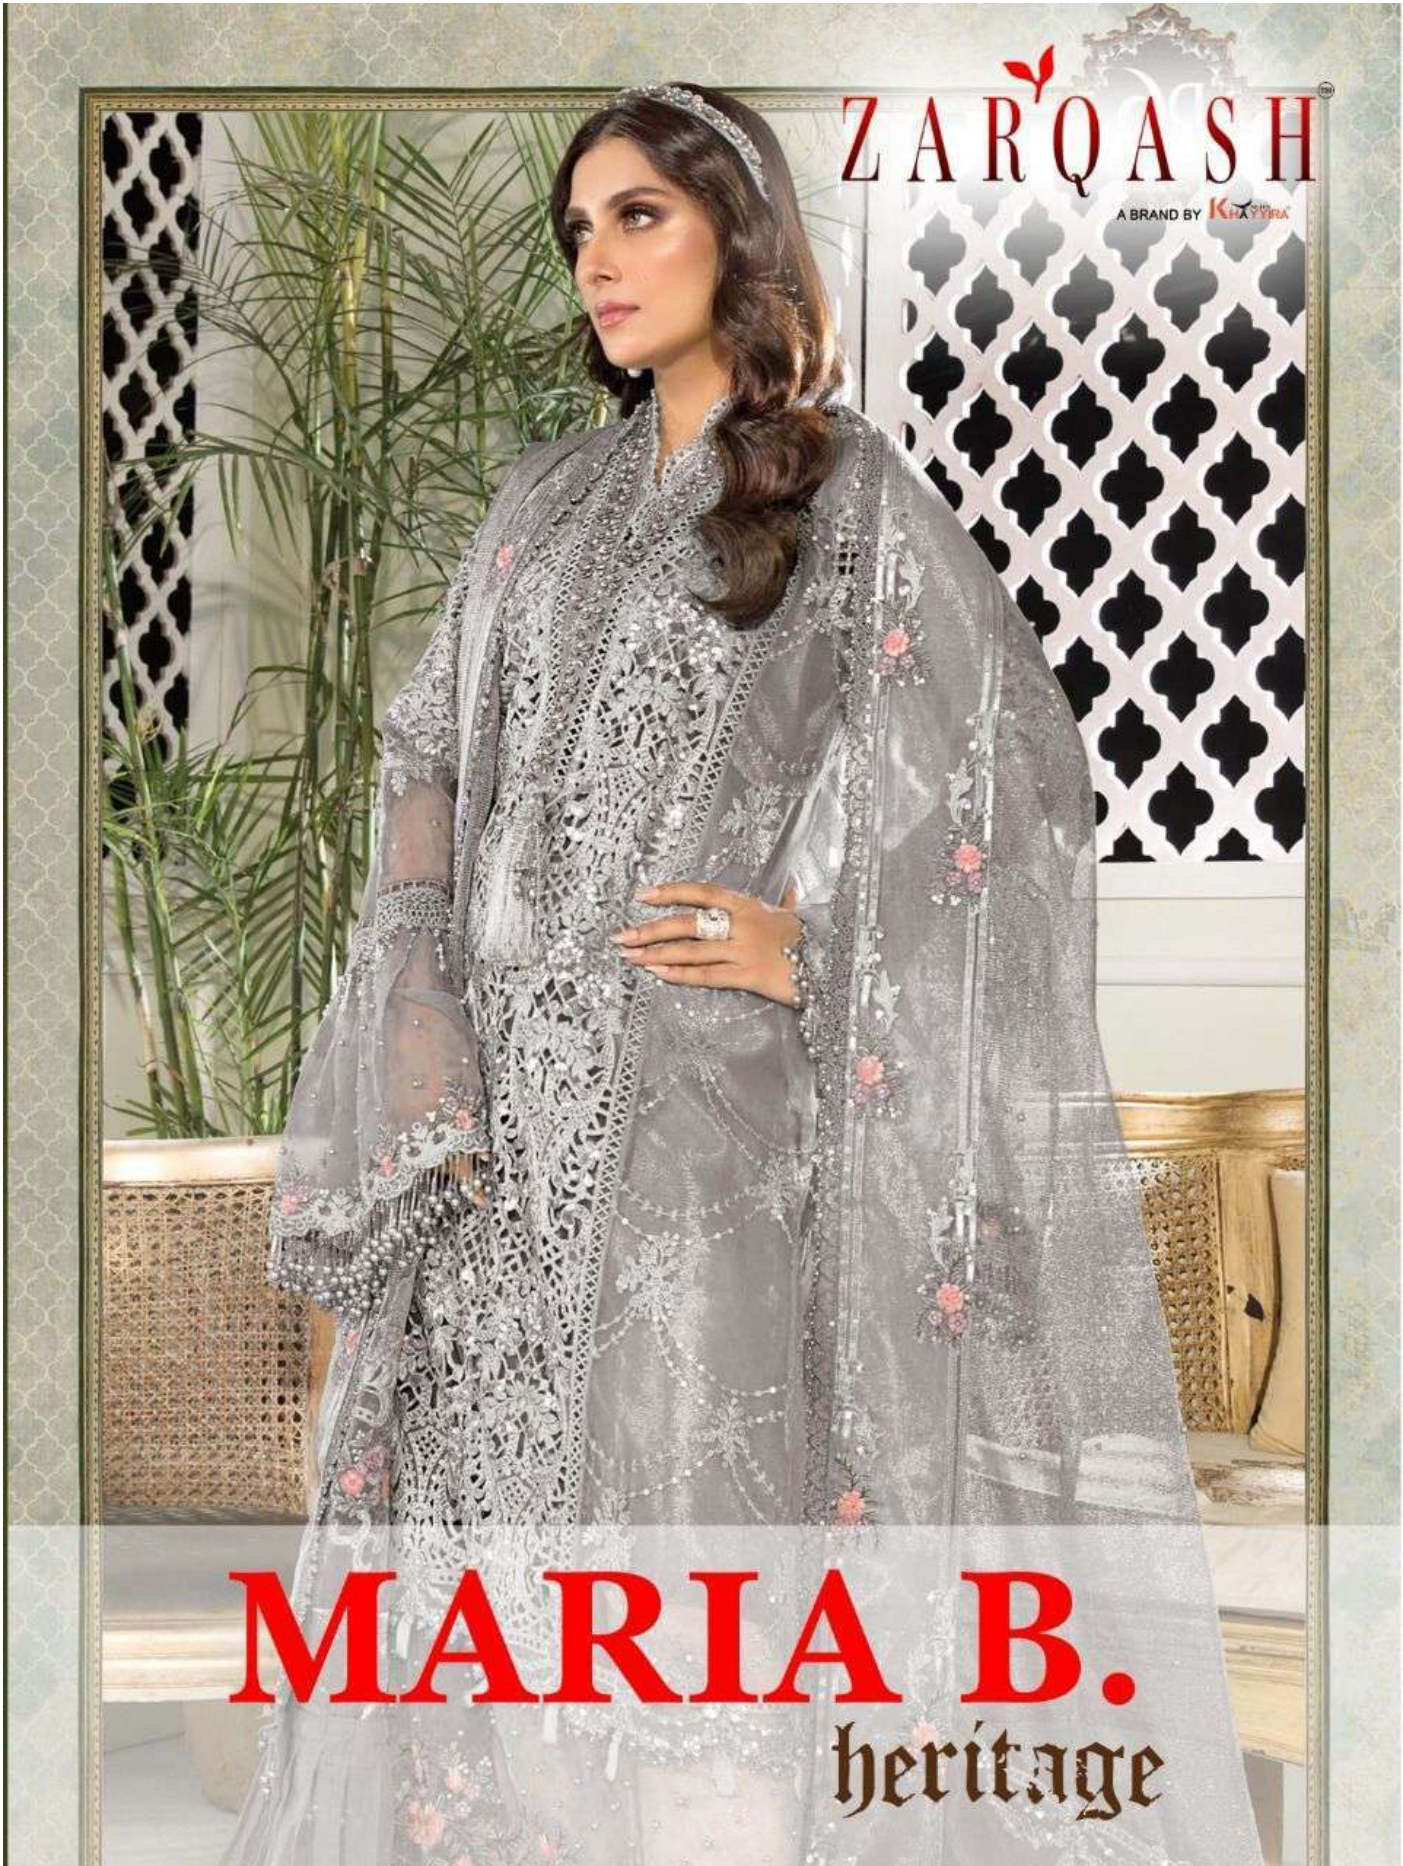

ZARQASHTM

A BRAND BY KHAYYARA

MARIA B.
heritage

ZARQASHTM

A BRAND BY KHAYYARA

MARIA B.
heritage

ZARQASH[®]
A BRAND BY **KINAT PAK**
Z-2081 A

Top - Organza heavy embroidered
Inner Bottom - Heavy santoon
Dupatta - Organza heavy embroidered

ZARQASH[®]
A BRAND BY KINAT PAK

Z-2081 B

Top - Organza heavy embroidered
Inner Bottom - Heavy santoon
Dupatta - Organza heavy embroidered

ZARQASH[®]
A BRAND BY KINAYAT[®]

Z-2081 C

Top - Organza heavy embroidered
Inner Bottom - Heavy santoon
Dupatta - Organza heavy embroidered

ZARQASH®
A BRAND BY KINEX®

Z-2081 D

Top - Organza heavy embroidered
Inner Bottom - Heavy santoon
Dupatta - Organza heavy embroidered

Z-2081 A

Z-2081 B

Z-2081 C

Z-2081 D

Top - Organza heavy embroidered
Inner Bottom - Heavy santoon
Dupatta - Organza heavy embroidered