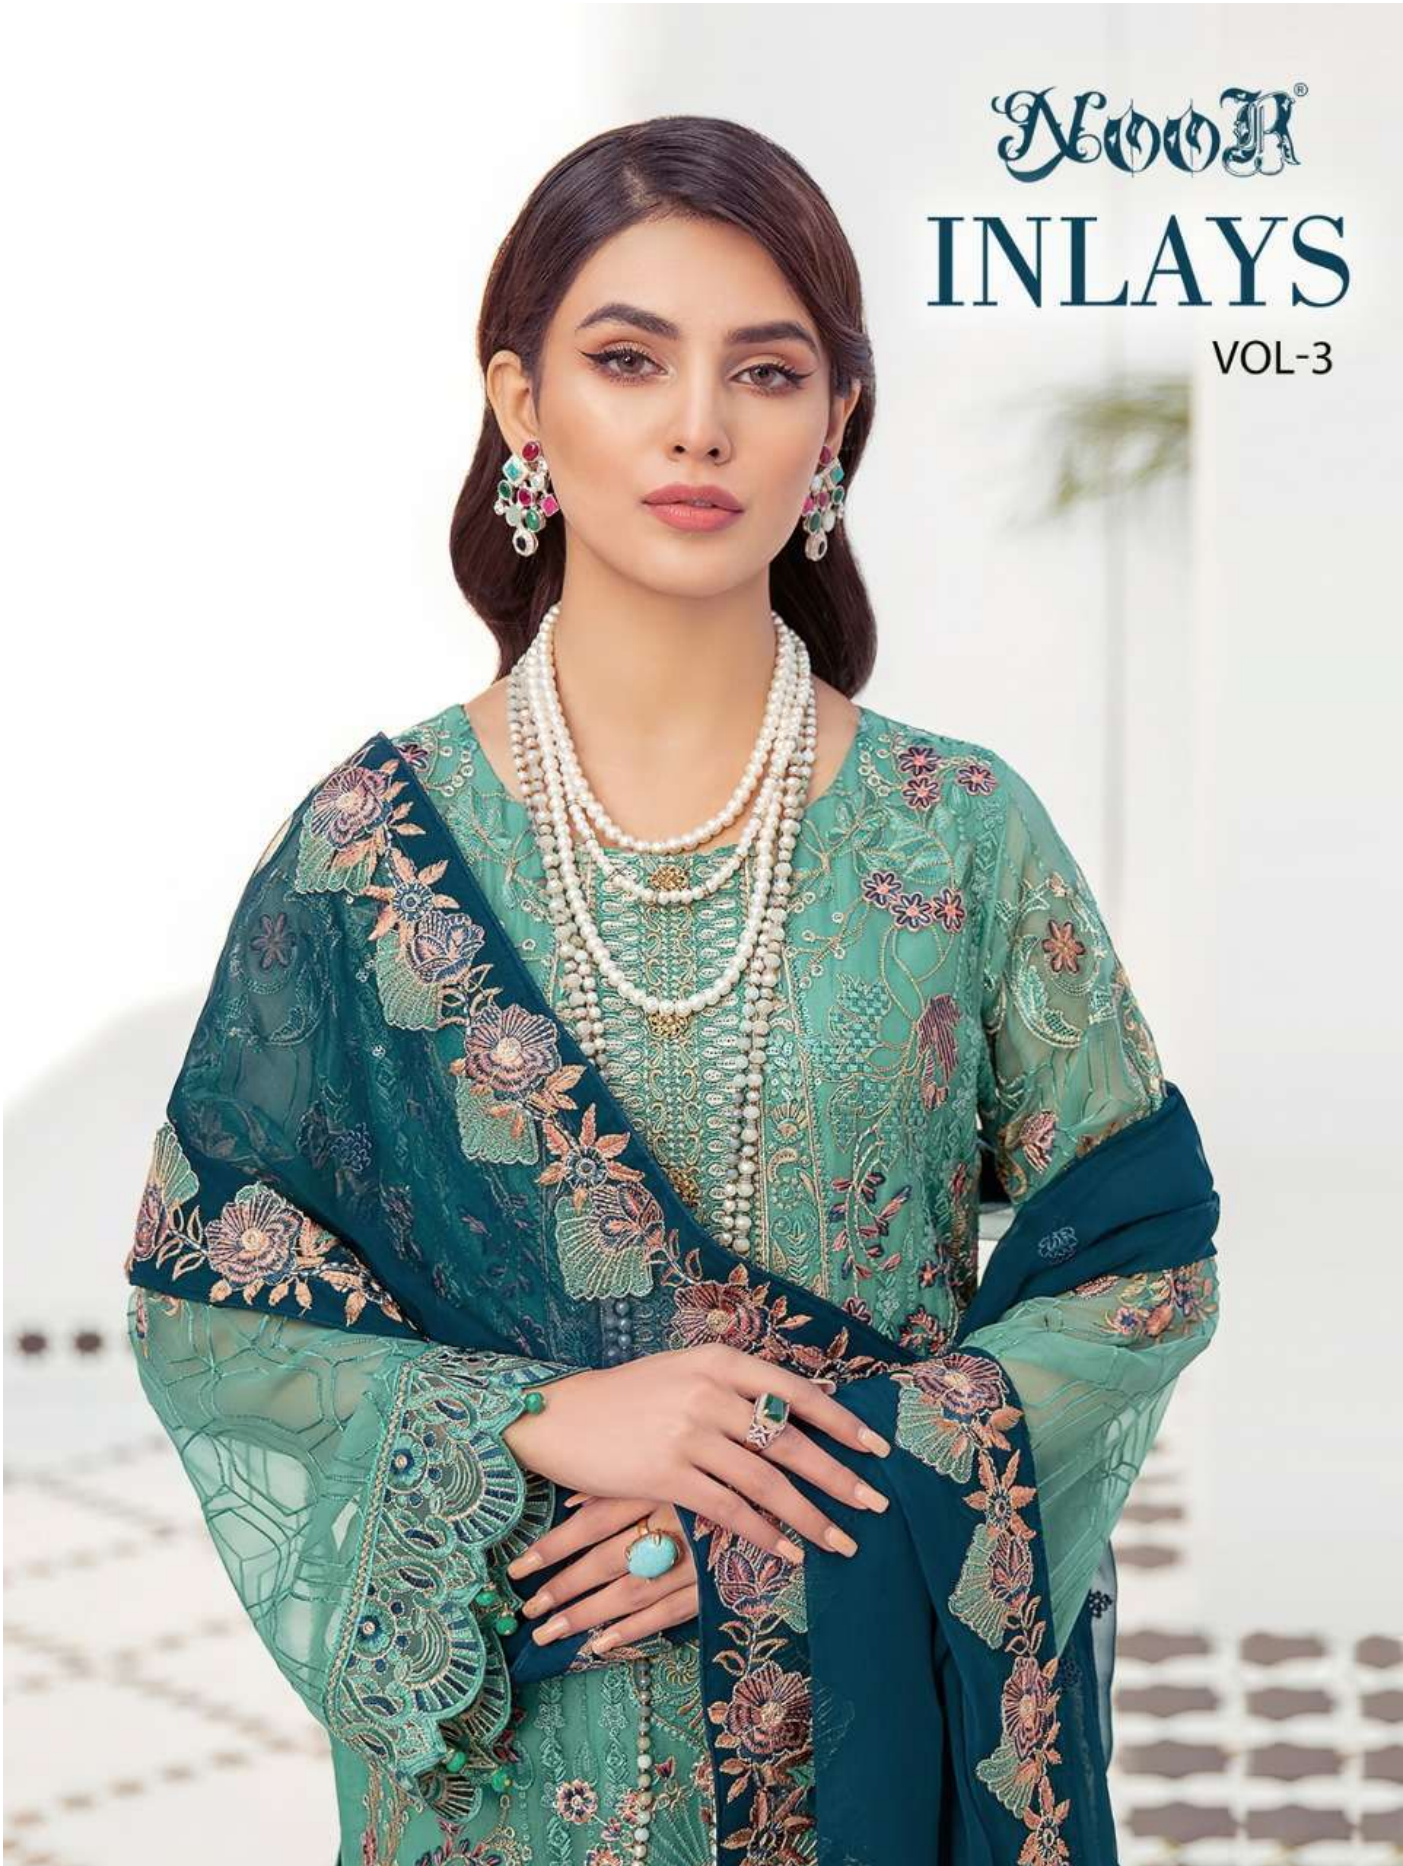

Noor®

INLAYS

VOL-3