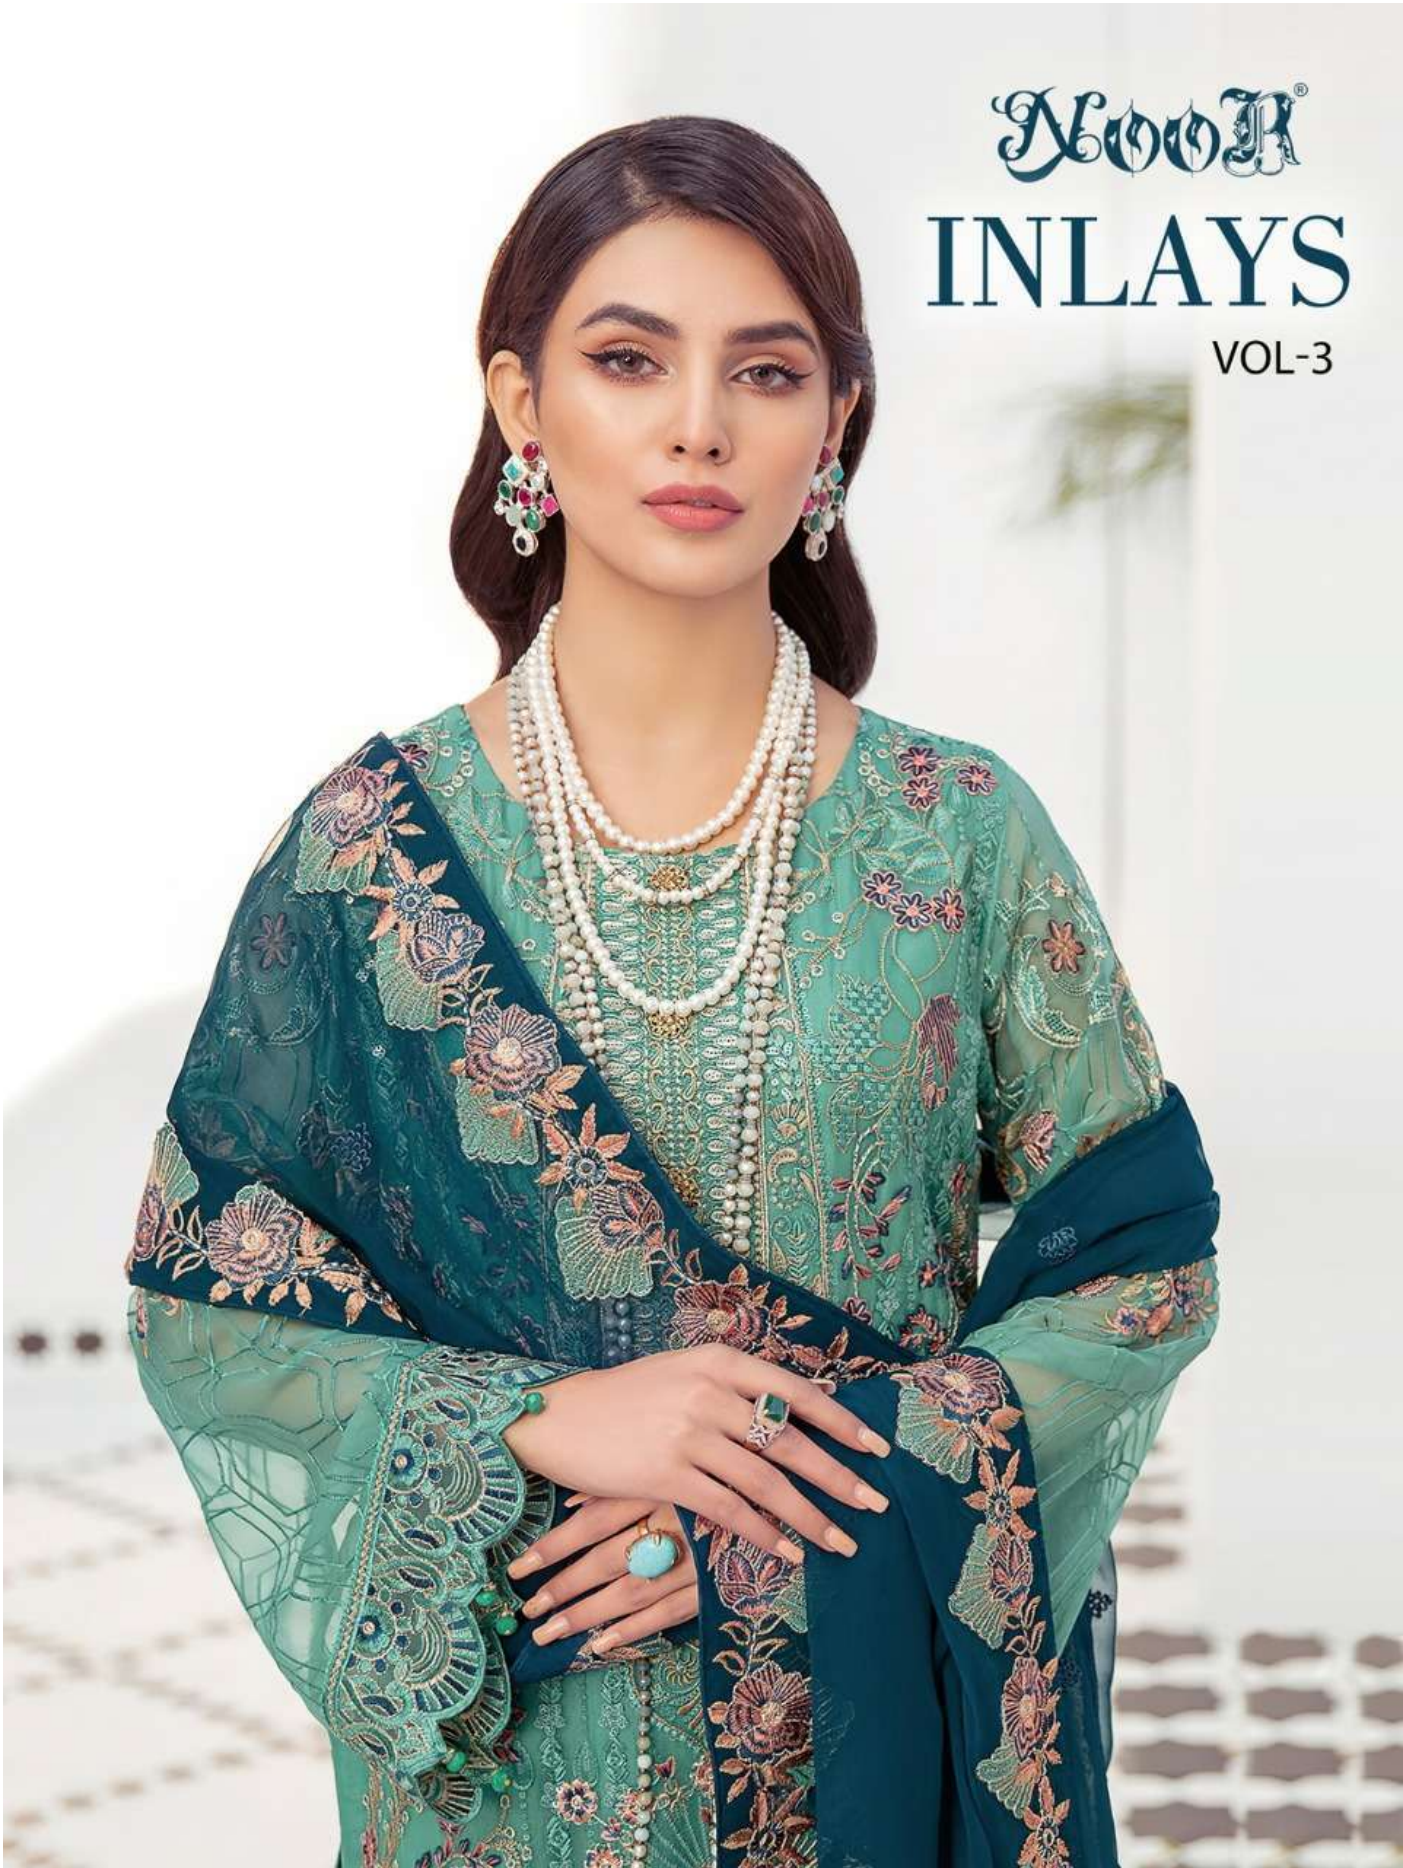

Noor®

INLAYS

VOL-3