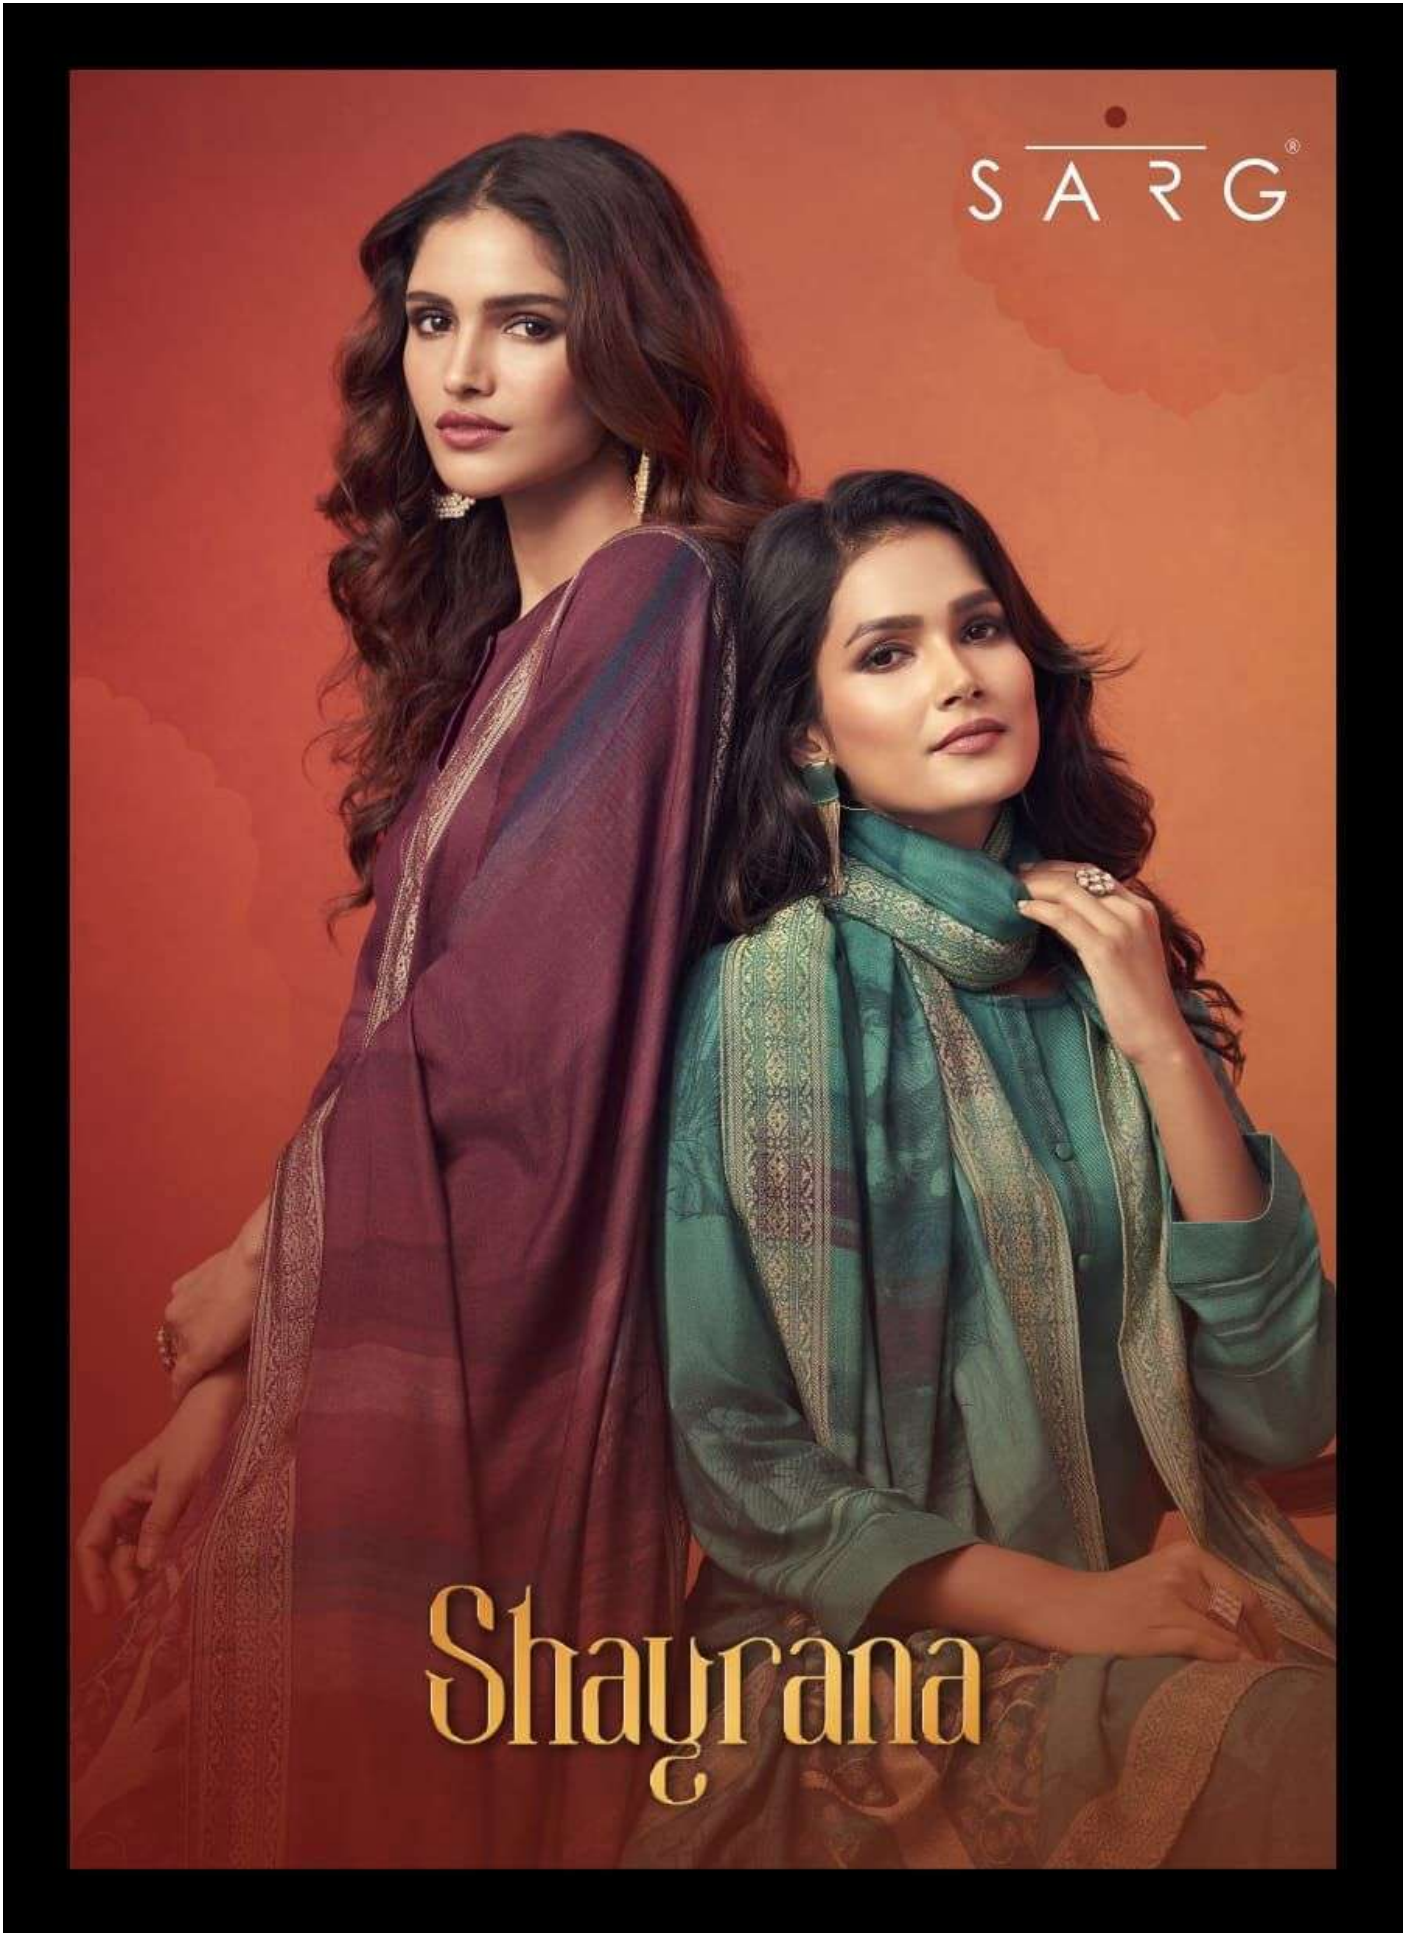

SARG®

Shayrana