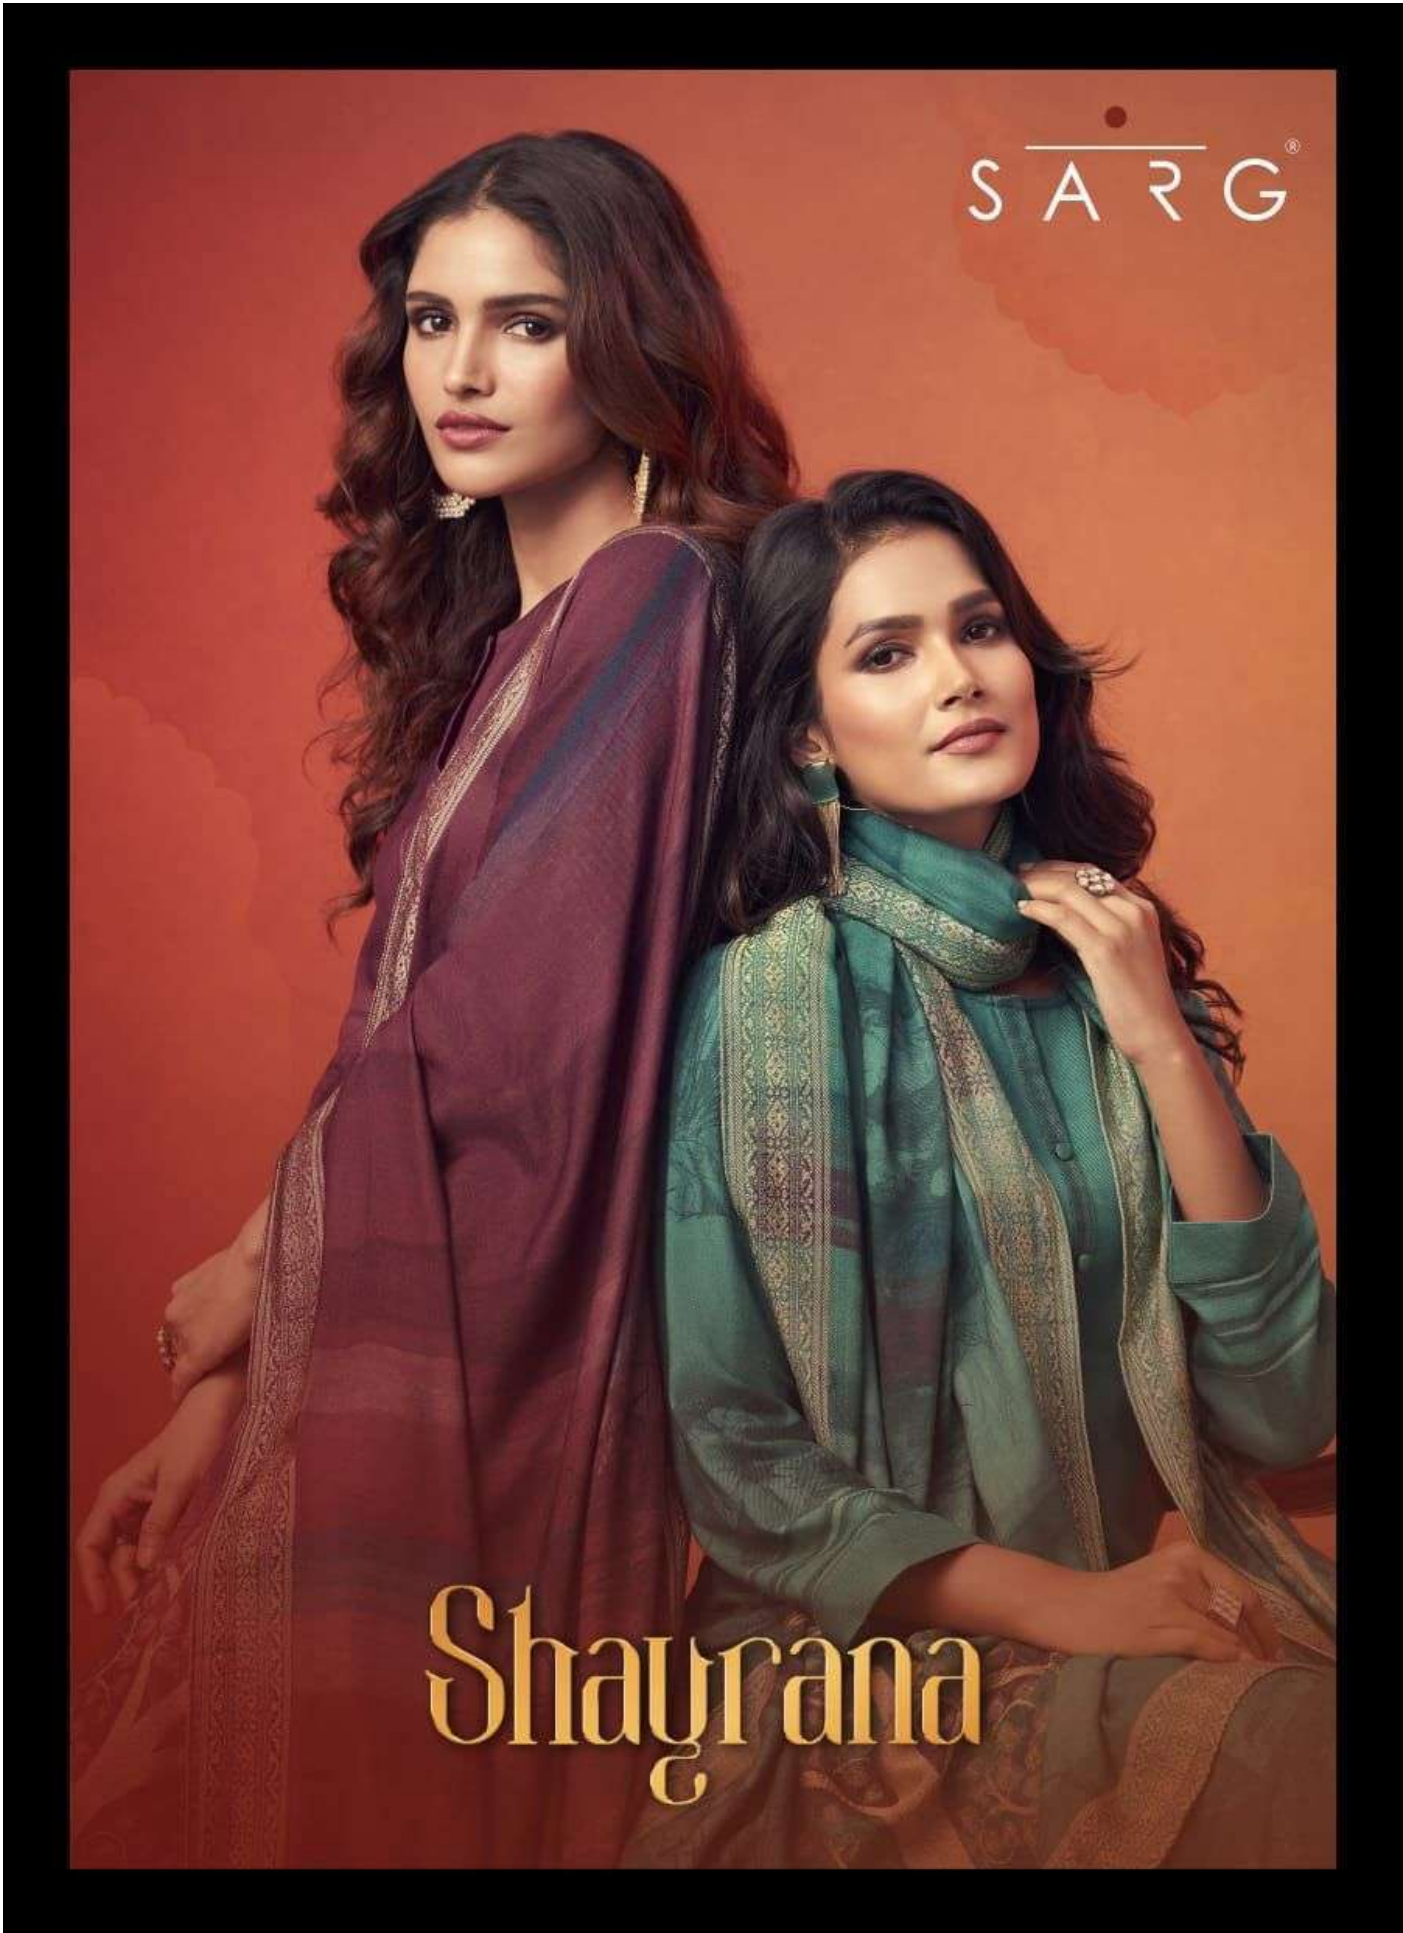

S A R G®

Shayrana