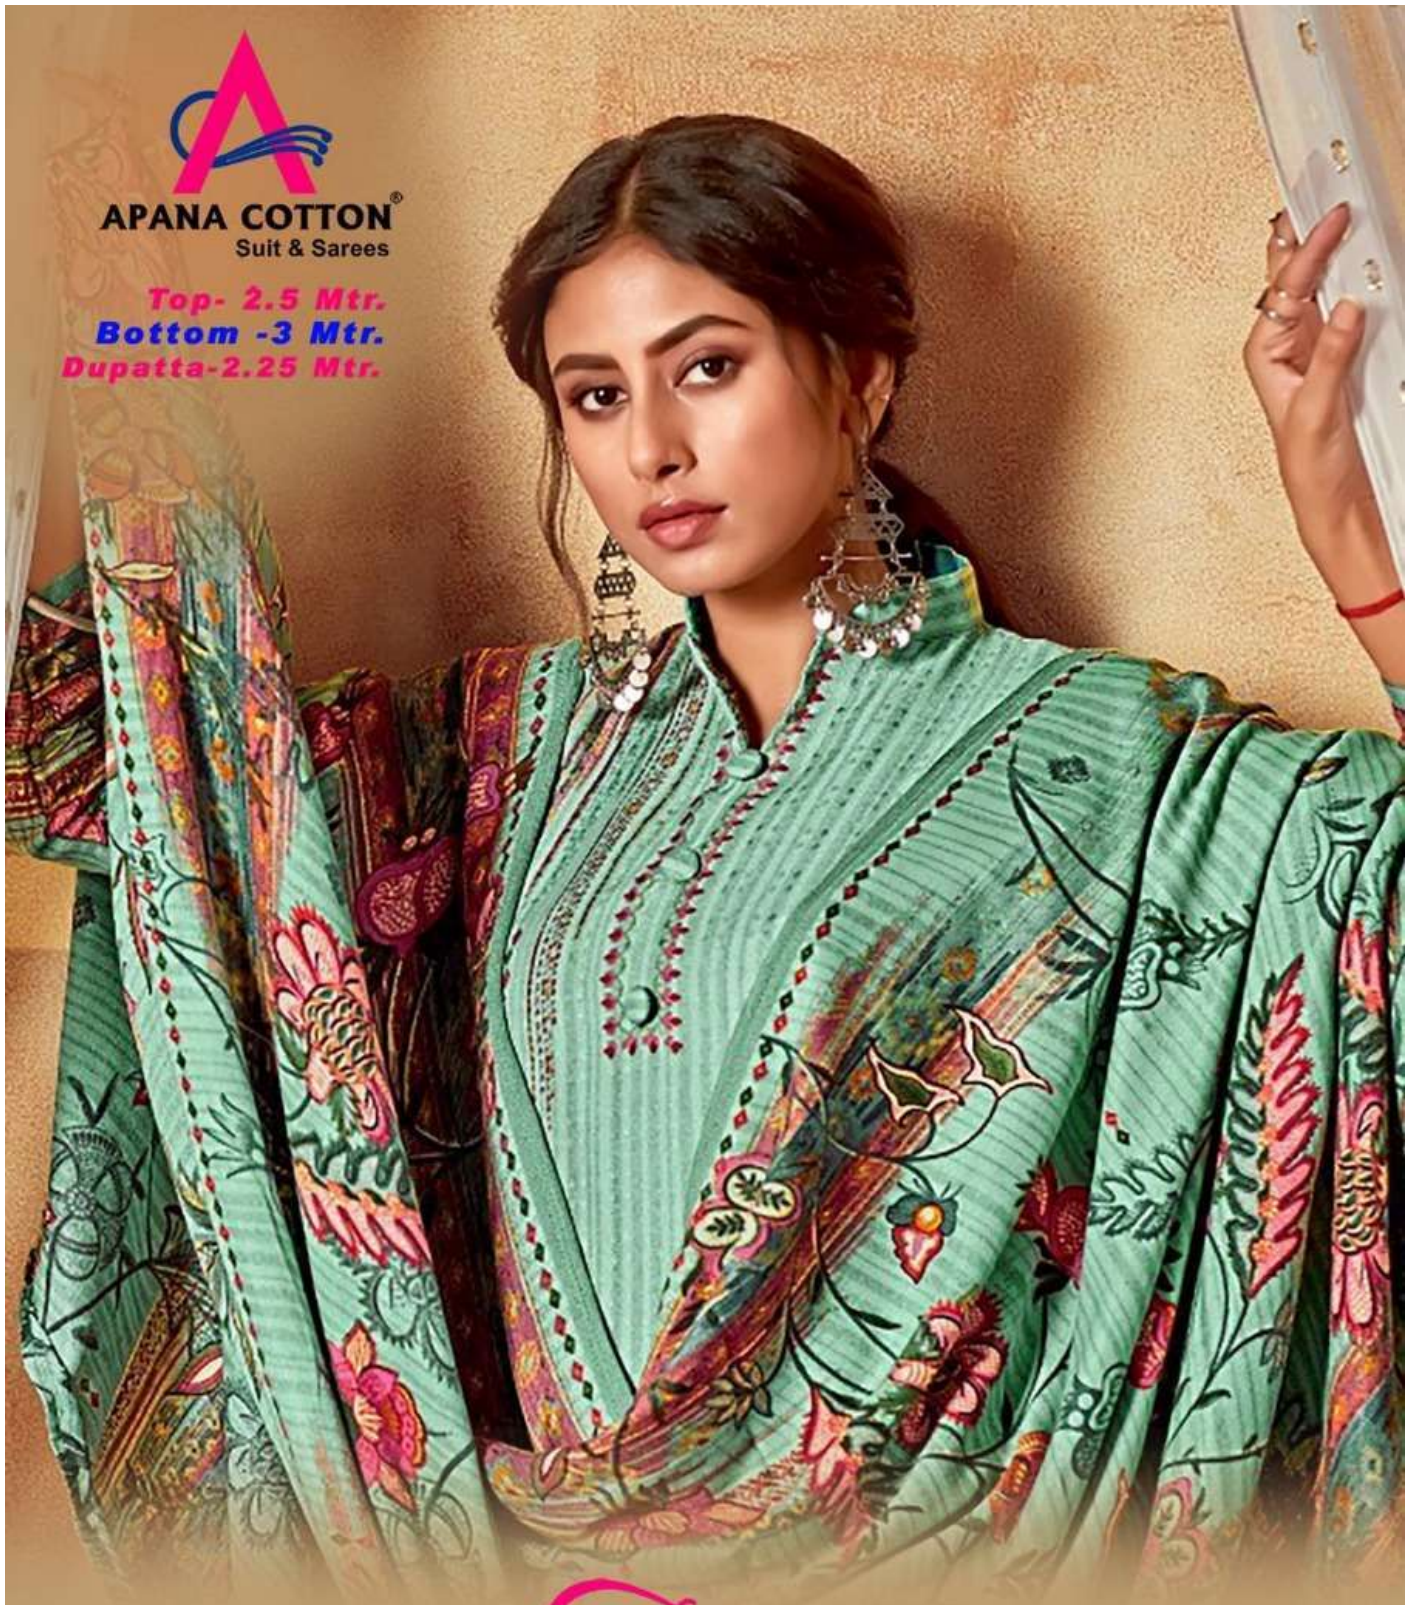

APANA COTTON®
Suit & Sarees

Top- 2.5 Mtr.
Bottom -3 Mtr.
Dupatta-2.25 Mtr.

Fiza
Plazzo Special
Vol-5

DLNo.
5003

Mesmerizing the reinterpretation of imperial
Rule over the stylish masses with masterpiece

DL.No.
5008

APANA COTTON®
Suit & Sarees

Top- 2.5 Mtr.
Bottom -3 Mtr.
Dupatta-2.25 Mtr.

Fiza
Plazzo Special
Vol-5

Fiza
Plazzo Special

Top- 2.5 Mtr.
Bottom -3 Mtr.
Dupatta-2.25 Mtr.

DLNo.
5005

DL.No.
5001

Fashion