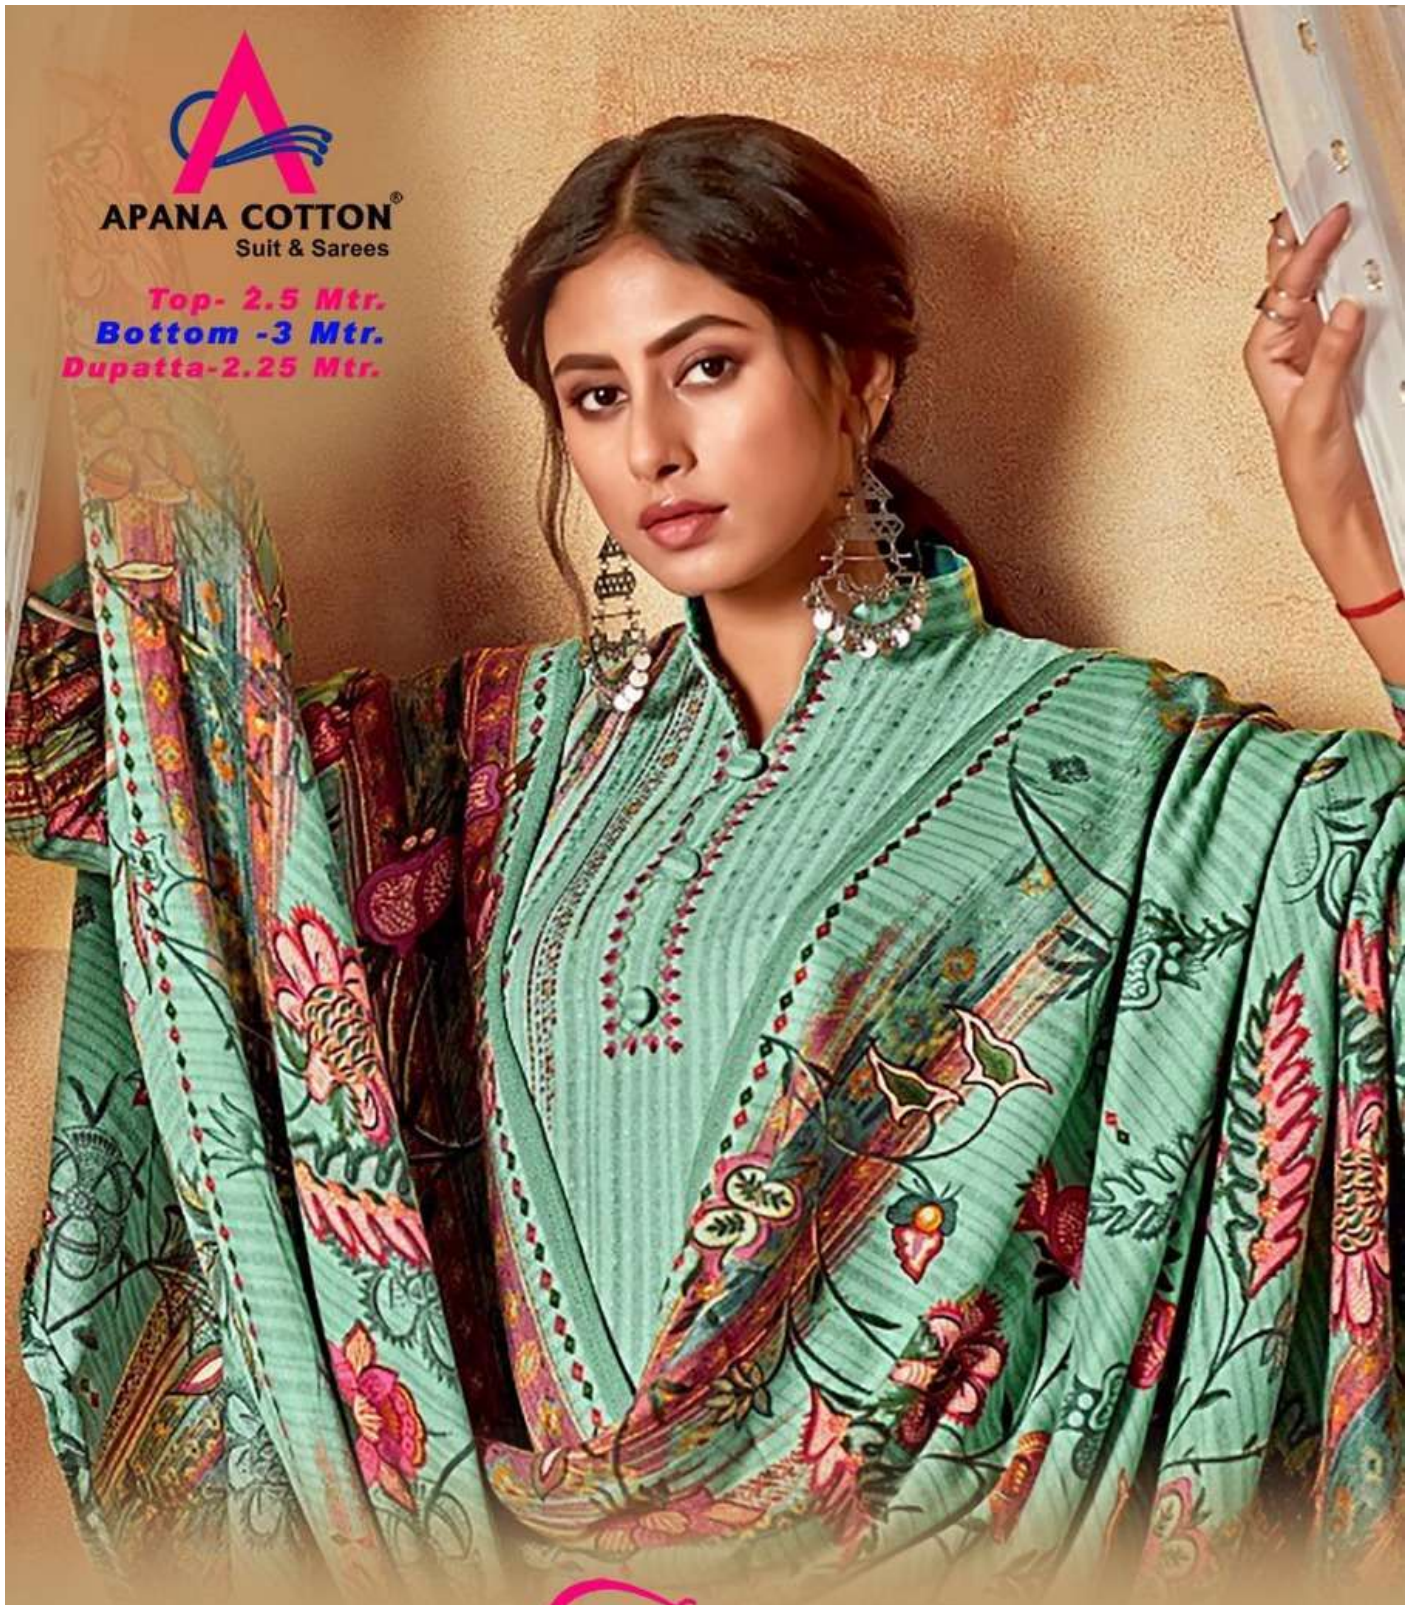

APANA COTTON®
Suit & Sarees

Top- 2.5 Mtr.
Bottom -3 Mtr.
Dupatta-2.25 Mtr.

Fiza
Plazzo Special
Vol-5

DLNo.
5003

Mesmerizing the reinterpretation of imperial
Rule over the stylish masses with masterpiece

DL.No.
5008

APANA COTTON®
Suit & Sarees

Top- 2.5 Mtr.
Bottom -3 Mtr.
Dupatta-2.25 Mtr.

Fiza
Plazzo Special
Vol-5

Fiza
Plazzo Special

Top- 2.5 Mtr.
Bottom -3 Mtr.
Dupatta-2.25 Mtr.

DLNo.
5005

DLNo.
5001

Fashion