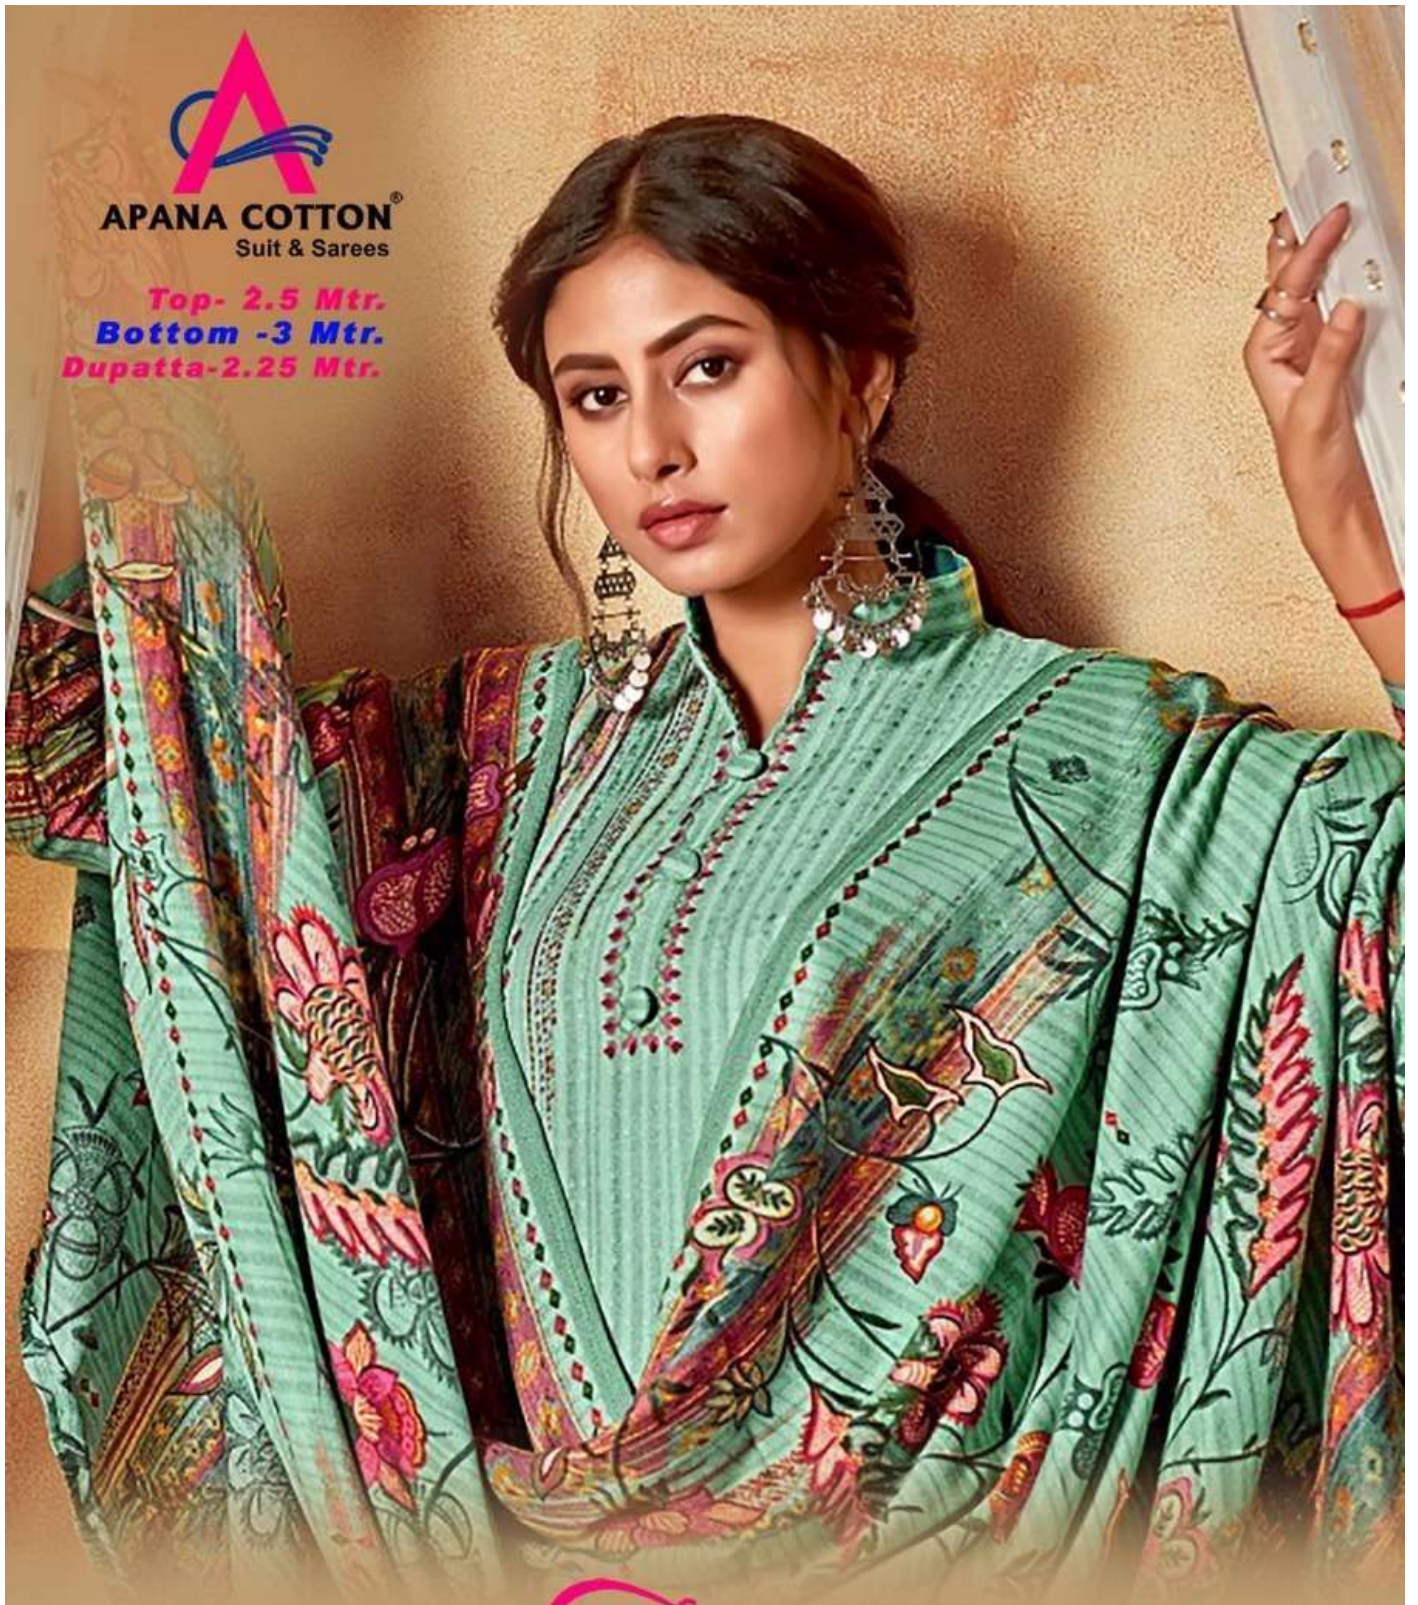

APANA COTTON®
Suit & Sarees

Top- 2.5 Mtr.
Bottom -3 Mtr.
Dupatta-2.25 Mtr.

Fiza
Plazzo Special
Vol-5

DLNo.
5003

Mesmerizing the reinterpretation of imperial
Rule over the stylish masses with masterpiece

DL.No.
5008

APANA COTTON®
Suit & Sarees

Top- 2.5 Mtr.
Bottom -3 Mtr.
Dupatta-2.25 Mtr.

Fiza
Plazzo Special
Vol-5

Fiza
Plazzo Special

Top- 2.5 Mtr.
Bottom -3 Mtr.
Dupatta-2.25 Mtr.

DLNo.
5005

DL.No.
5001

Fashion