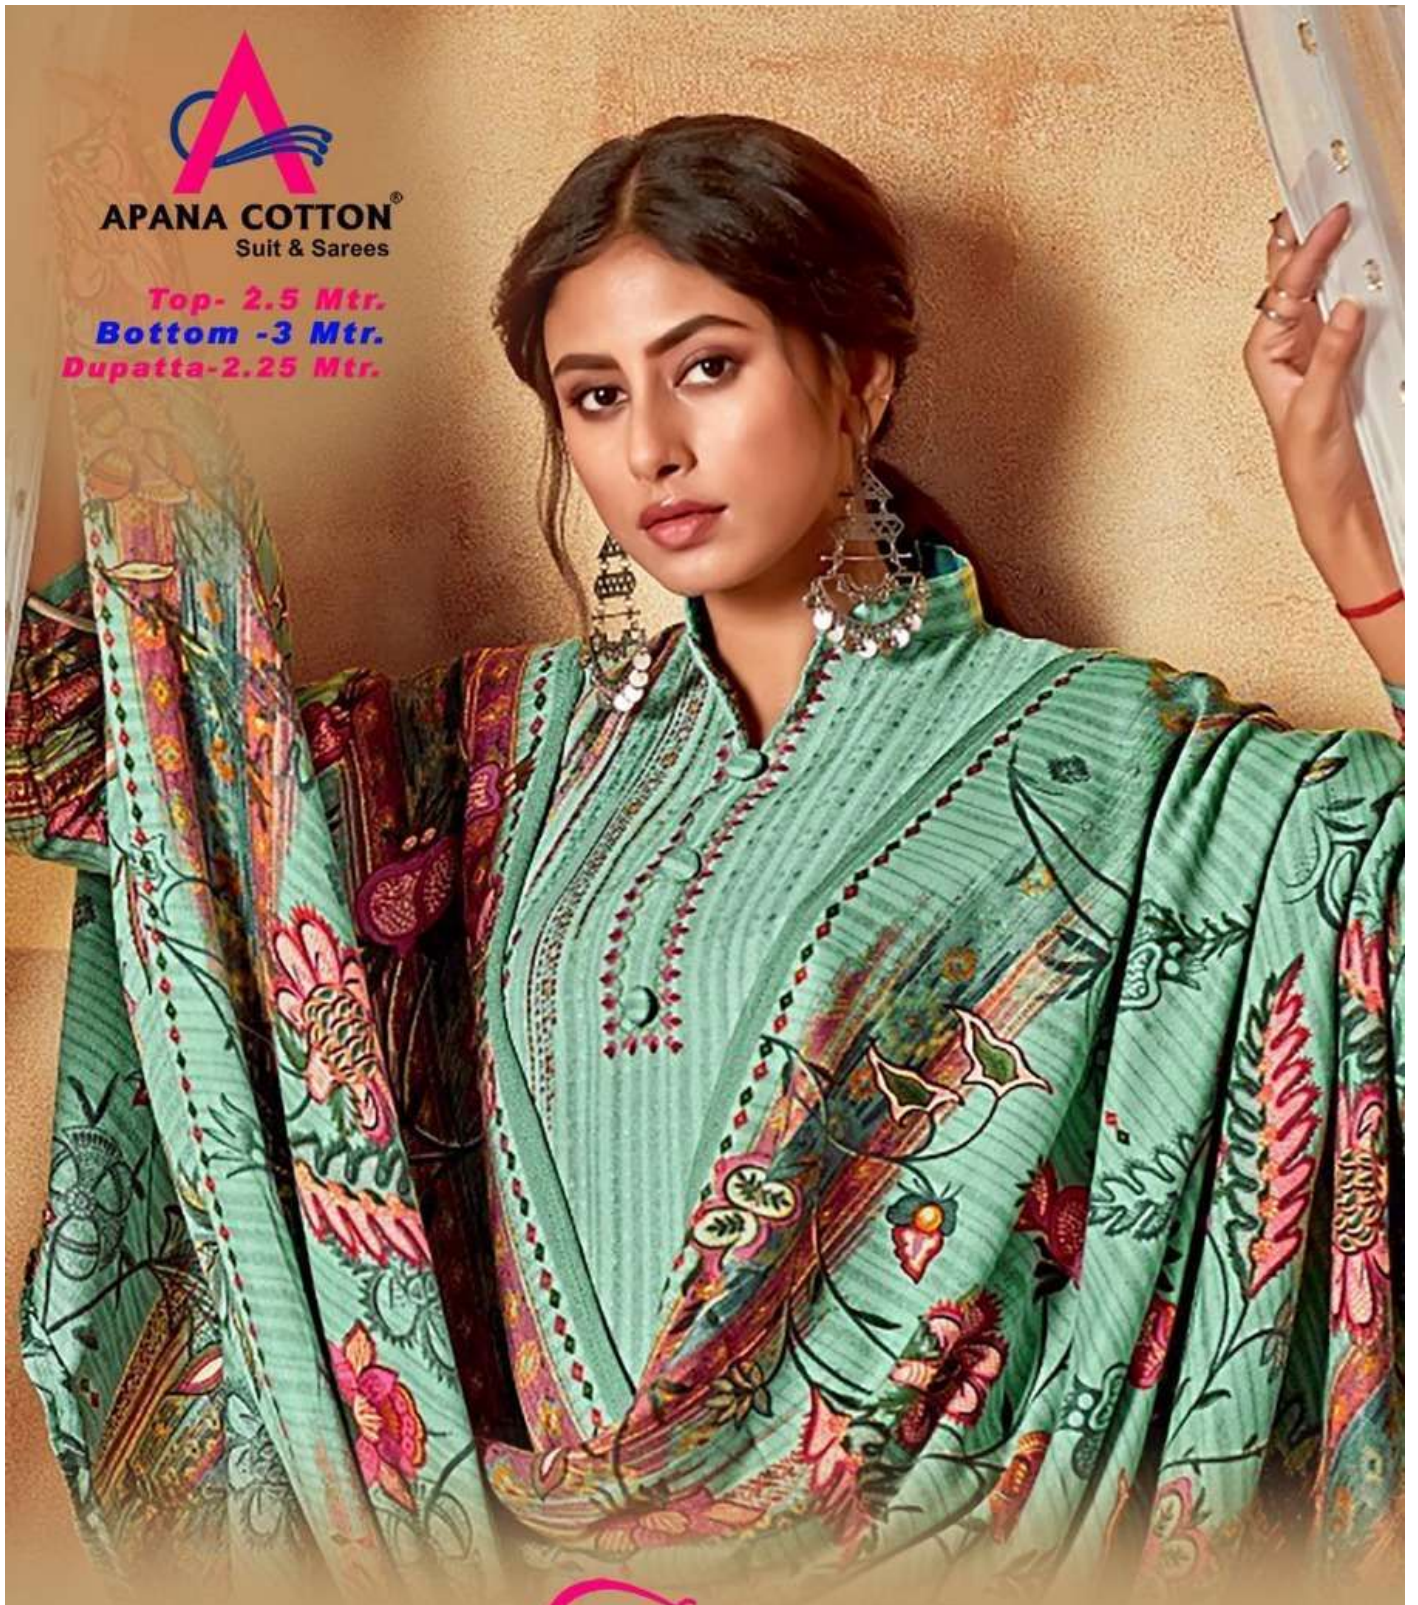

APANA COTTON®
Suit & Sarees

Top- 2.5 Mtr.
Bottom -3 Mtr.
Dupatta-2.25 Mtr.

Fiza
Plazzo Special
Vol-5

DLNo.
5003

Mesmerizing the reinterpretation of imperial
Rule over the stylish masses with masterpiece

DL.No.
5008

APANA COTTON®
Suit & Sarees

Top- 2.5 Mtr.
Bottom -3 Mtr.
Dupatta-2.25 Mtr.

Fiza
Plazzo Special
Vol-5

Fiza
Plazzo Special

Top- 2.5 Mtr.
Bottom -3 Mtr.
Dupatta-2.25 Mtr.

DLNo.
5005

DLNo.
5001

Fashion