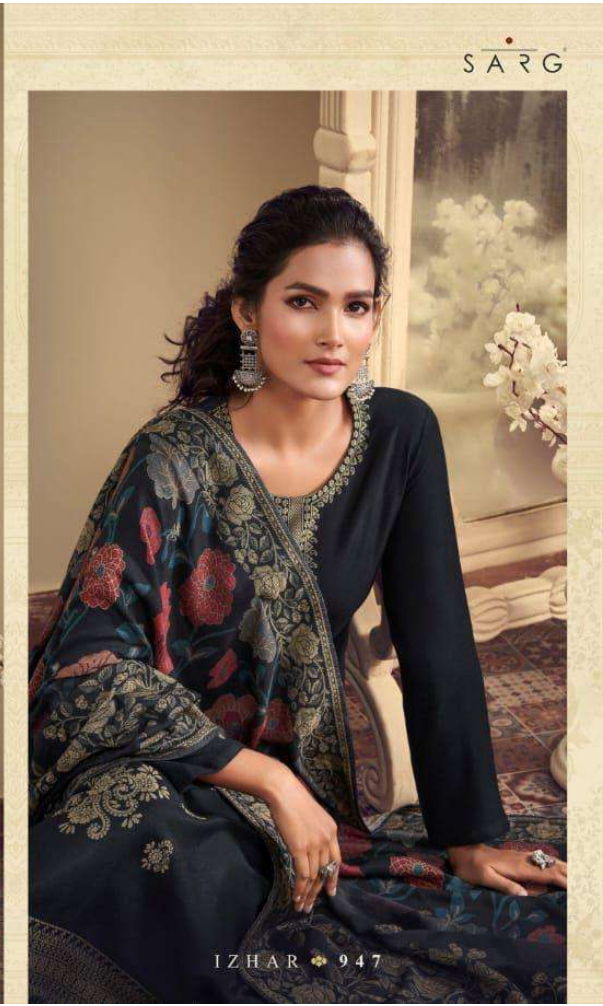

{ **RS, 1895/-** }

TOTAL SUITS = 08 TOTAL AMOUNT - 15160/- AVG. RATE - 1895/-

SARG

IZHAR 987

SARG®

ALL ACCESSORIES ARE FOR SHOOT PURPOSE ONLY

IZHAR

SARG