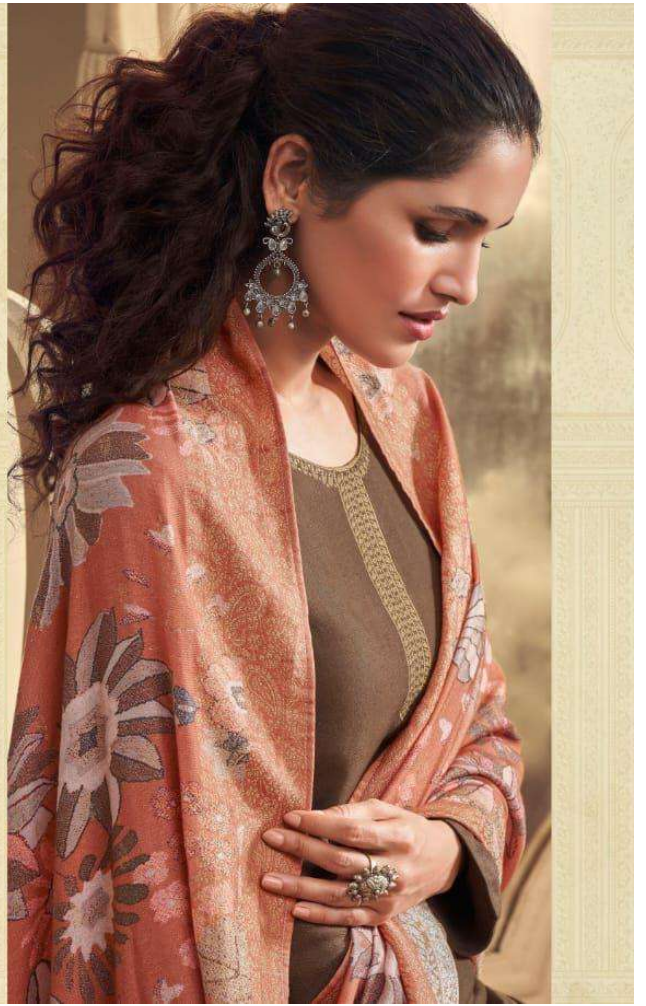

{ **RS, 1895/-** }

TOTAL SUITS = 08 TOTAL AMOUNT - 15160/- AVG. RATE - 1895/-

SARG

IZHAR 987

SARG®

ALL ACCESSORIES ARE FOR SHOOT PURPOSE ONLY

IZHAR

SARG