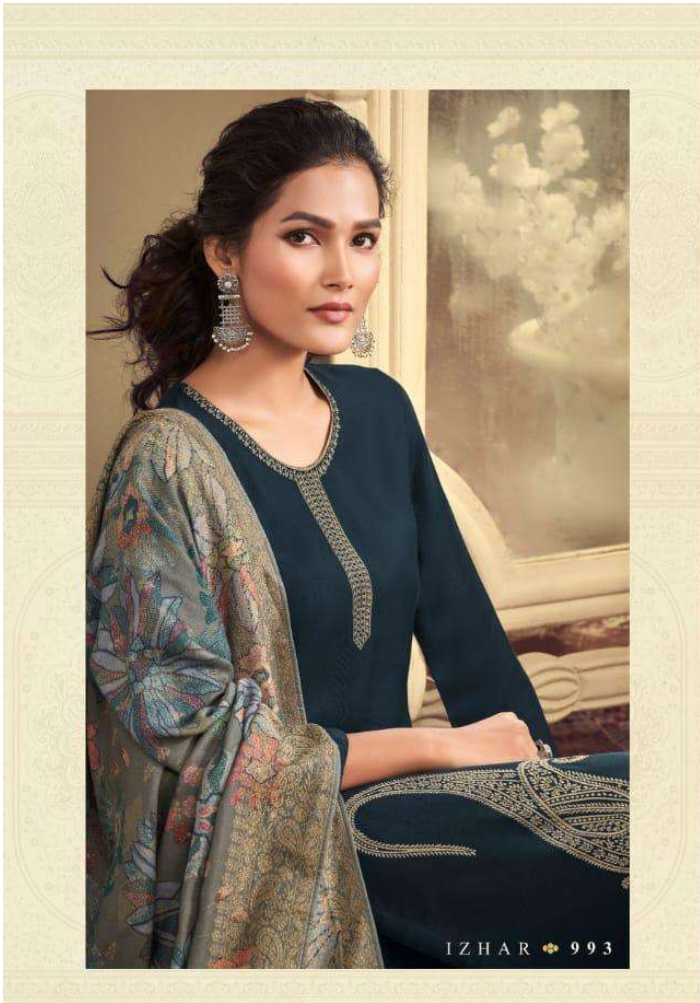

{ **RS, 1895/-** }

TOTAL SUITS = 08 TOTAL AMOUNT - 15160/- AVG. RATE - 1895/-

SARG

IZHAR 987

SARG®

ALL ACCESSORIES ARE FOR SHOOT PURPOSE ONLY

IZHAR

SARG