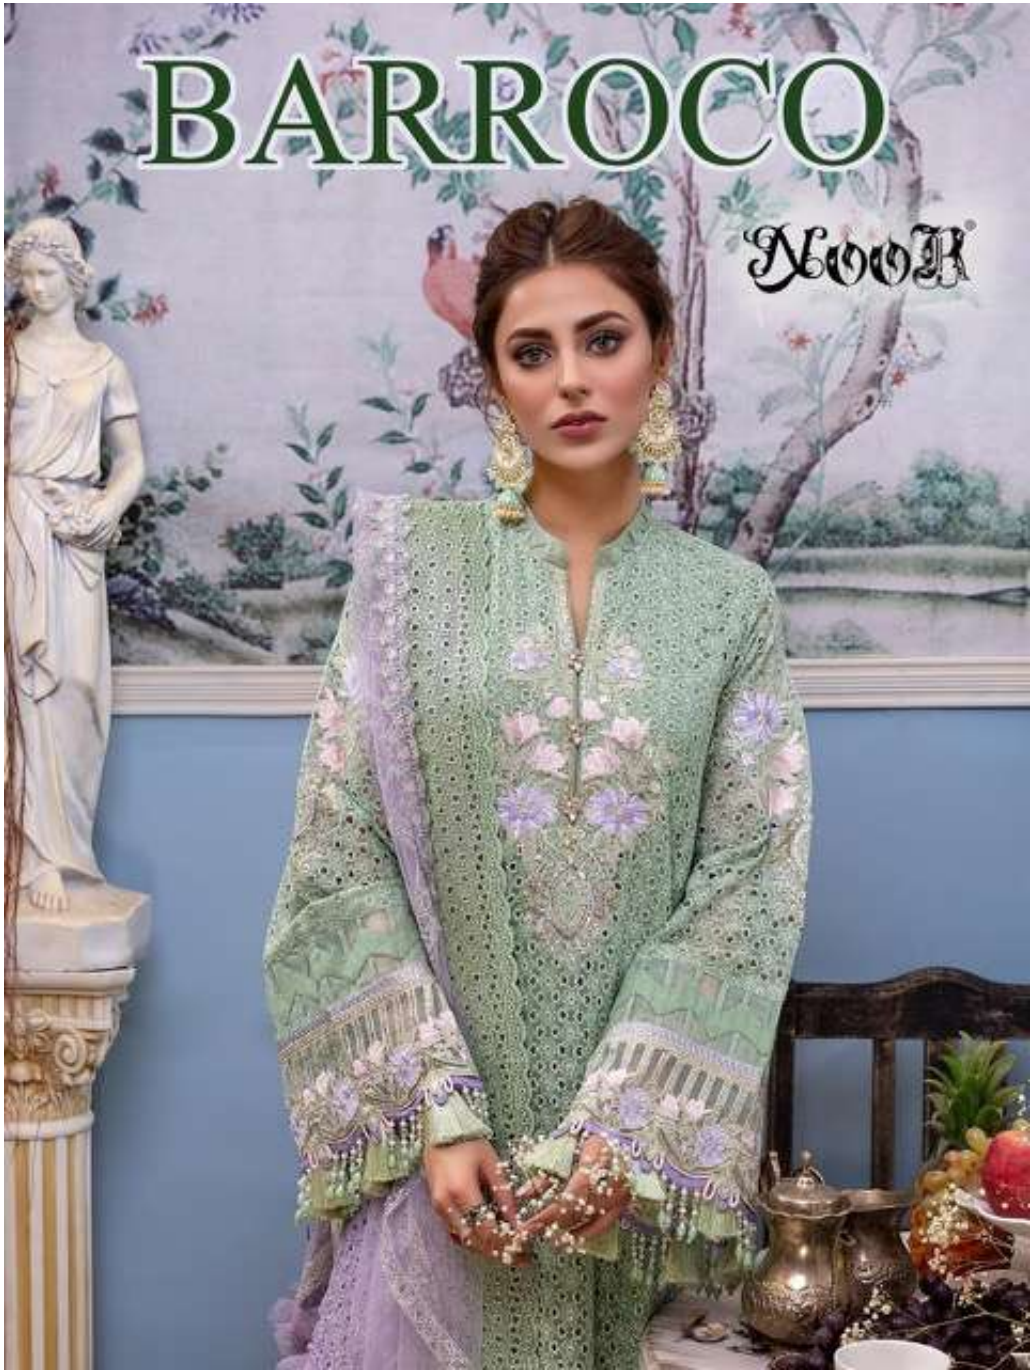

BARROCO

NOOR

BARROCO

NOOR

NOVA
BARROCO

D.No.10081

TOP

**FOX GEORGETTE WITH
STYLISH WORK**

**BOTTOM-INNER
HEAVY SANTOON**

**DUPATTA
NET EMBROIDERY
WITH BORDER**

NOVA
BARROCO

D.No.10080

TOP

**FOX GEORGETTE WITH
STYLISH WORK**

BOTTOM-INNER

HEAVY SANTOON

DUPATTA

**NET EMBROIDERY
WITH BORDER**

NOVA BARROCO

10080

10081

10082

Nood
BARROCO

D.No.10082

TOP

**FOX GEORGETTE WITH
STYLISH WORK**

BOTTOM-INNER

HEAVY SANTOON

DUPATTA

**NET EMBROIDERY
WITH BORDER**