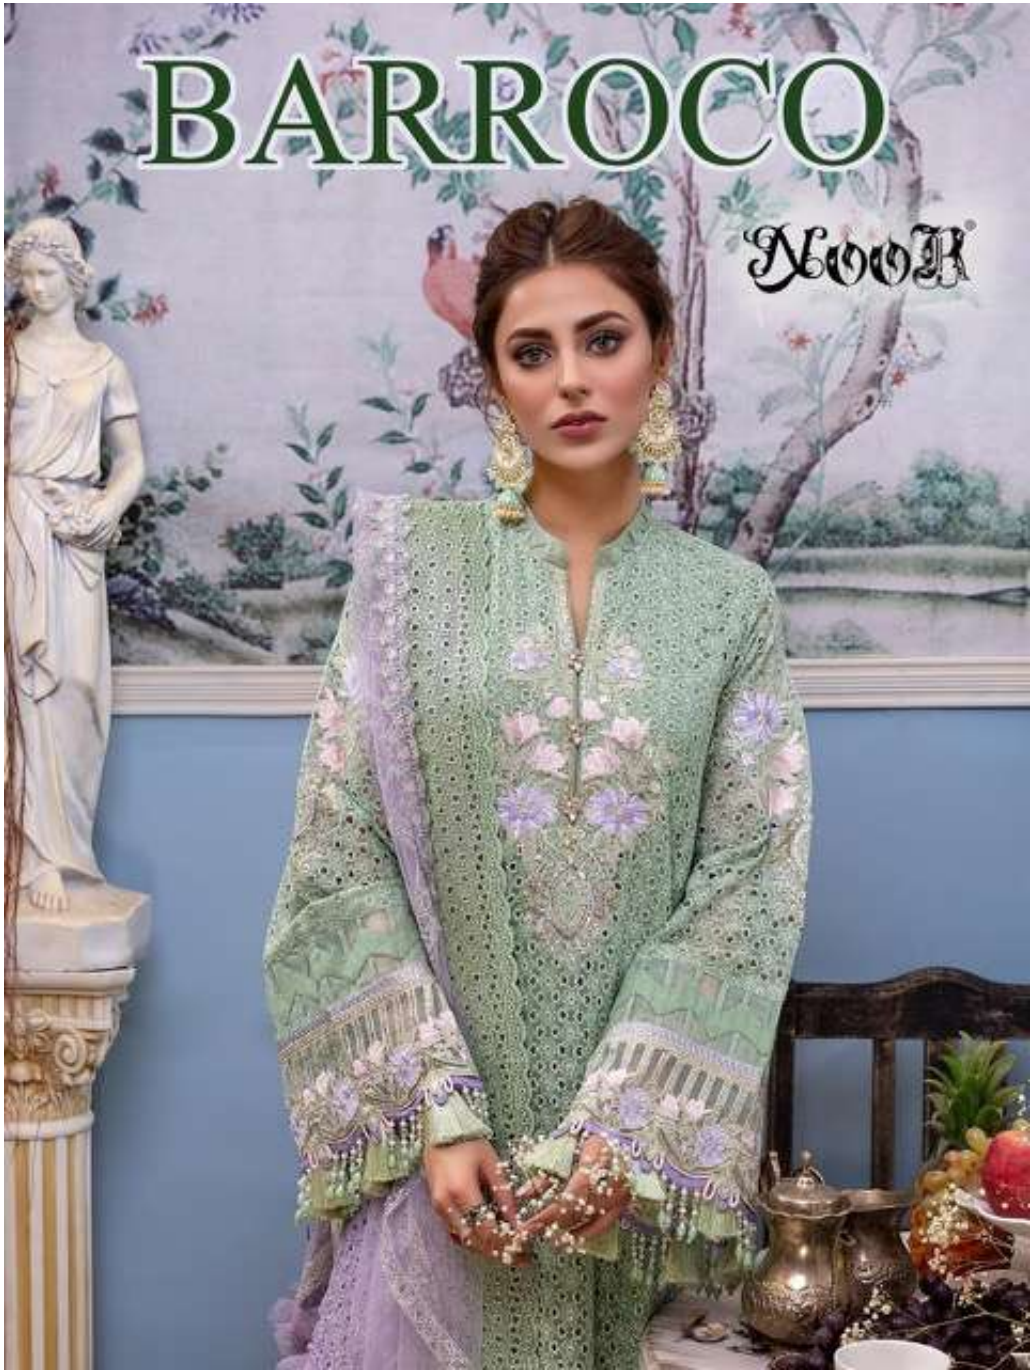

BARROCO

NOOR

BARROCO

NOOR

NOVA
BARROCO

D.No.10081

TOP

**FOX GEORGETTE WITH
STYLISH WORK**

**BOTTOM-INNER
HEAVY SANTOON**

**DUPATTA
NET EMBROIDERY
WITH BORDER**

NOVA
BARROCO

D.No.10080

TOP

**FOX GEORGETTE WITH
STYLISH WORK**

**BOTTOM-INNER
HEAVY SANTOON**

DUPATTA

**NET EMBROIDERY
WITH BORDER**

NOVA BARROCO

10080

10081

10082

Nood
BARROCO

D.No.10082

TOP

**FOX GEORGETTE WITH
STYLISH WORK**

BOTTOM-INNER

HEAVY SANTOON

DUPATTA

**NET EMBROIDERY
WITH BORDER**