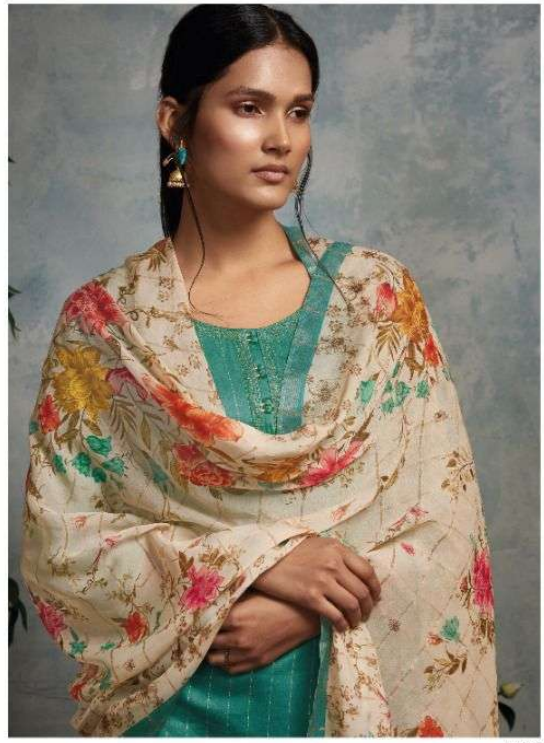

BLOSSOM

Ganga®

BLOSSOM

Ganga®

C0919

C0918

C0918

C0919

PRODUCT NAME	BLOSSOM
D.NO.	C0918-C0923
DESCRIPTION	TOP PREMIUM COTTON PRINTED WITH FOIL & EMBROIDERY BOTTOM PREMIUM COTTON SOLID DUPATTA FINEST BEMBERG MAL JACQUARD PRINTED
HSN CODE	520831
WHOLESALE PRICE	1510/- EACH+GST(EXTRA)