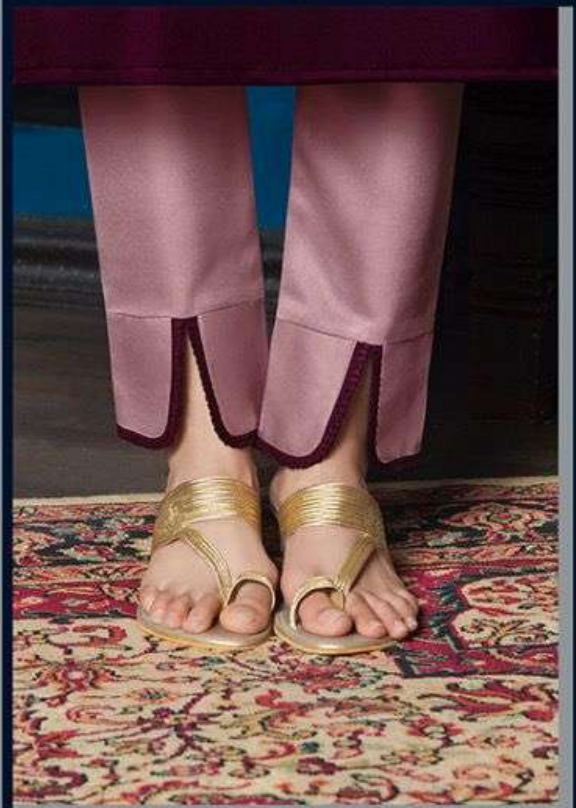

VOGUE
EMBRACE THE JOURNEY

8015

FEMINITY *Shade*

*You can be beautiful on the outside,
but it's what's on the inside that makes
a person truly beautiful...*

33002

LILY&LALI[®]
GULSPRIDE
A PRODUCT OF *friona* GROUP