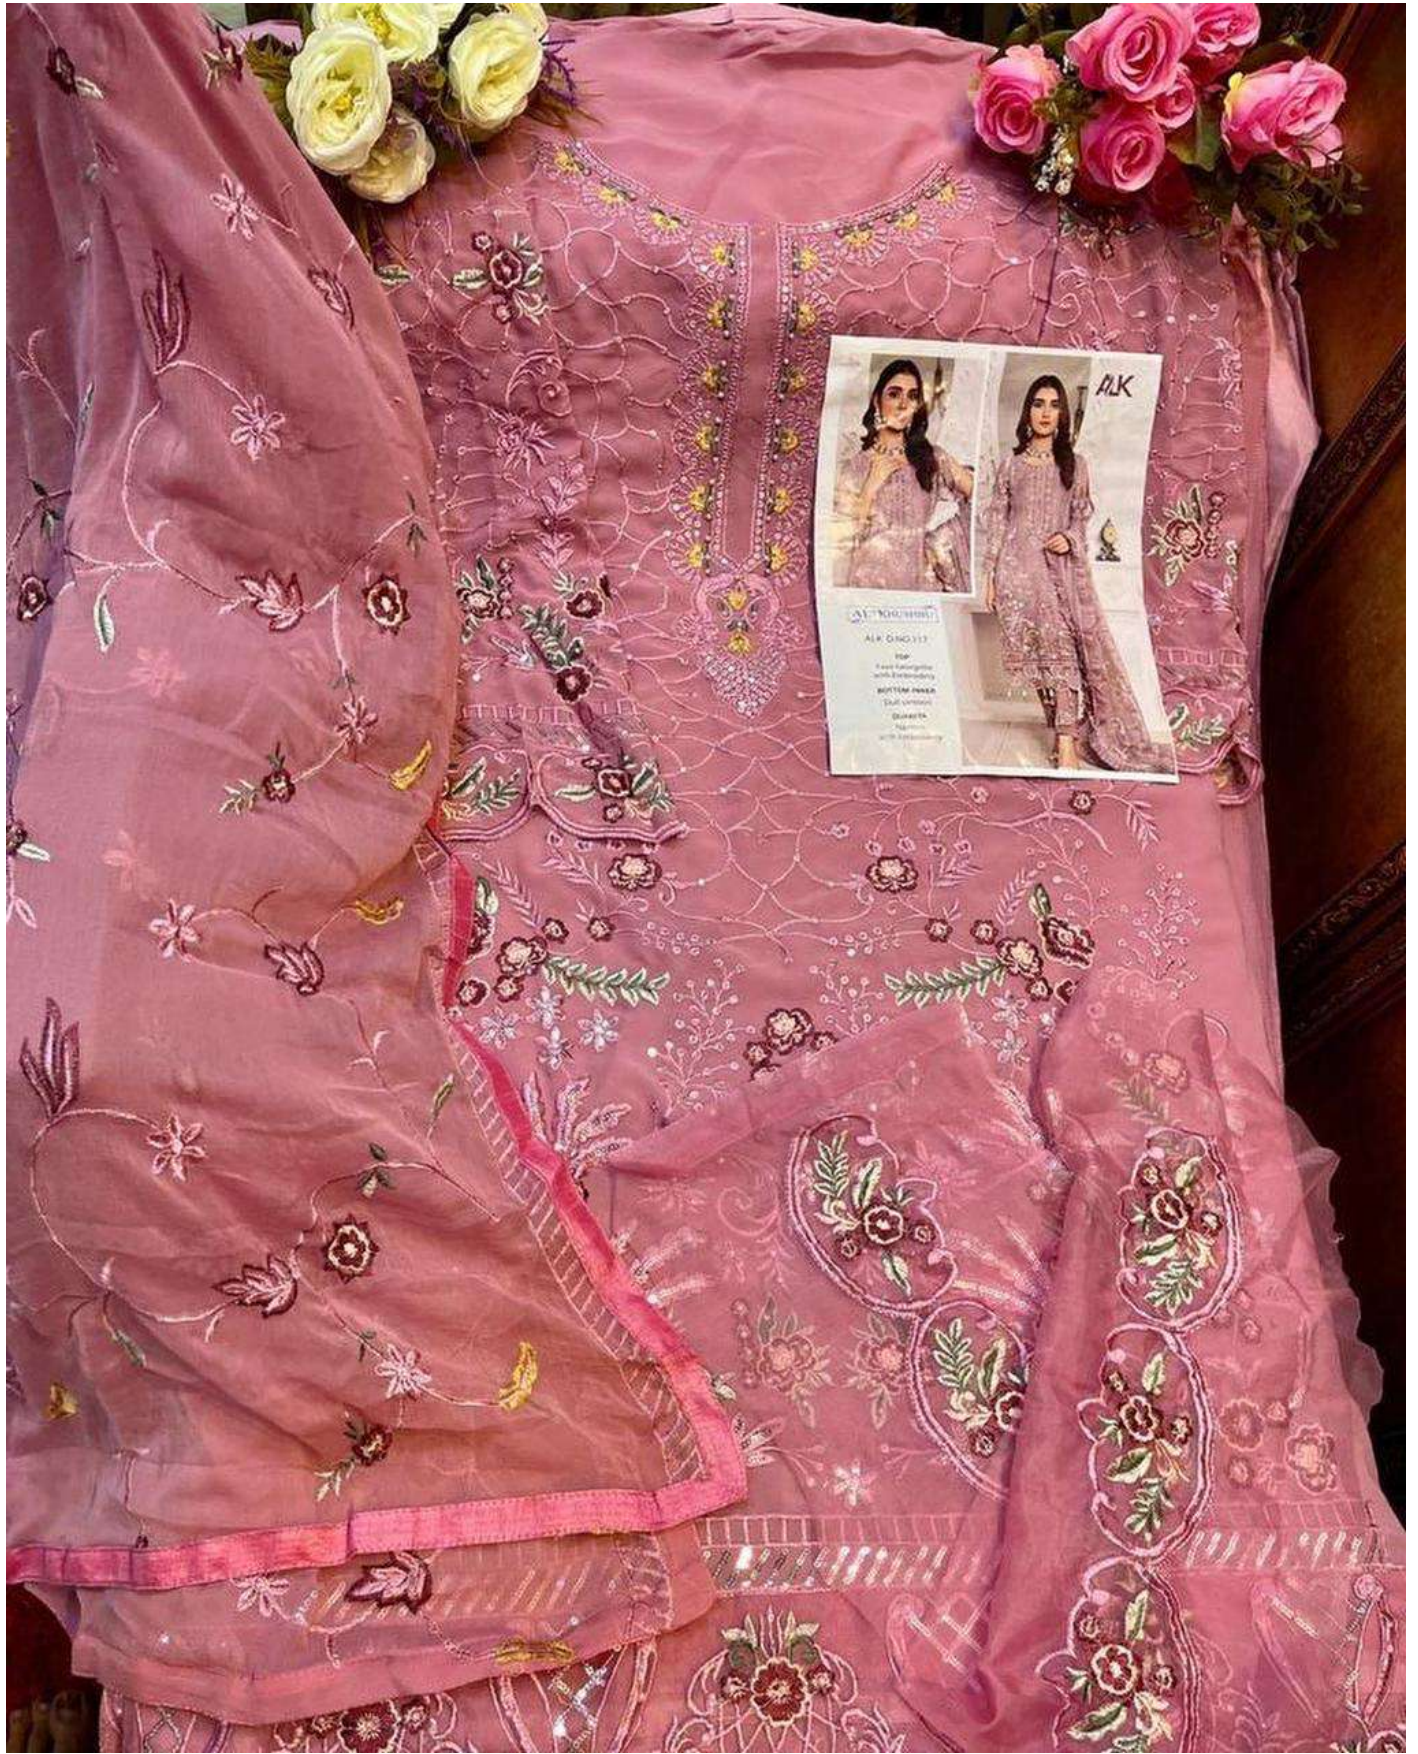

AL KHUSHBU

ALK D.NO.117

TOP

Faux Georgette
with Embroidery

BOTTOM-INNER

Dull santoon

DUPATTA

Nazmin
with Embroidery

ALK

ALK QANOON

100% Cotton

Hand Embroidered

with Imported

Quality Thread

100% Cotton

100% Cotton

Hand Embroidered

ALK

AL KHUSHBU

ALK D.NO.117

TOP

Faux Georgette
with Embroidery

BOTTOM-INNER

Dull santoon

DUPATTA

Nazmin
with Embroidery