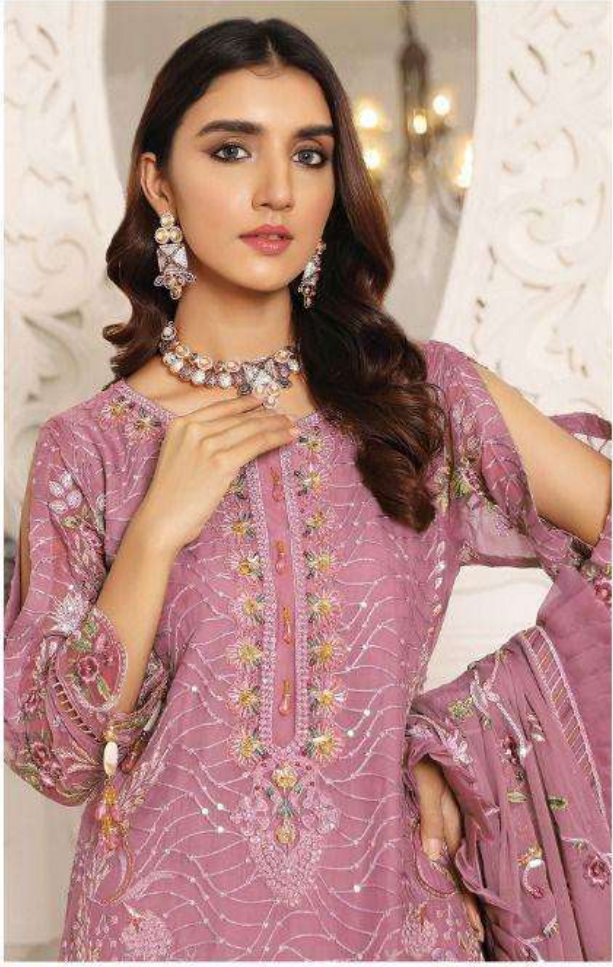

ALK

AL KHUSHBU

ALK D.NO.117

**TOP**

Faux Georgette  
with Embroidery

**BOTTOM-INNER**

Dull santoon

**DUPATTA**

Nazmin  
with Embroidery

ALK

ALK QANOON

For  
All occasions  
with elegance  
and style  
Dust color  
Quartz  
Fabric  
with embroidery

ALK

AL KHUSHBU

ALK D.NO.117

**TOP**

Faux Georgette  
with Embroidery

**BOTTOM-INNER**

Dull santoon

**DUPATTA**

Nazmin  
with Embroidery