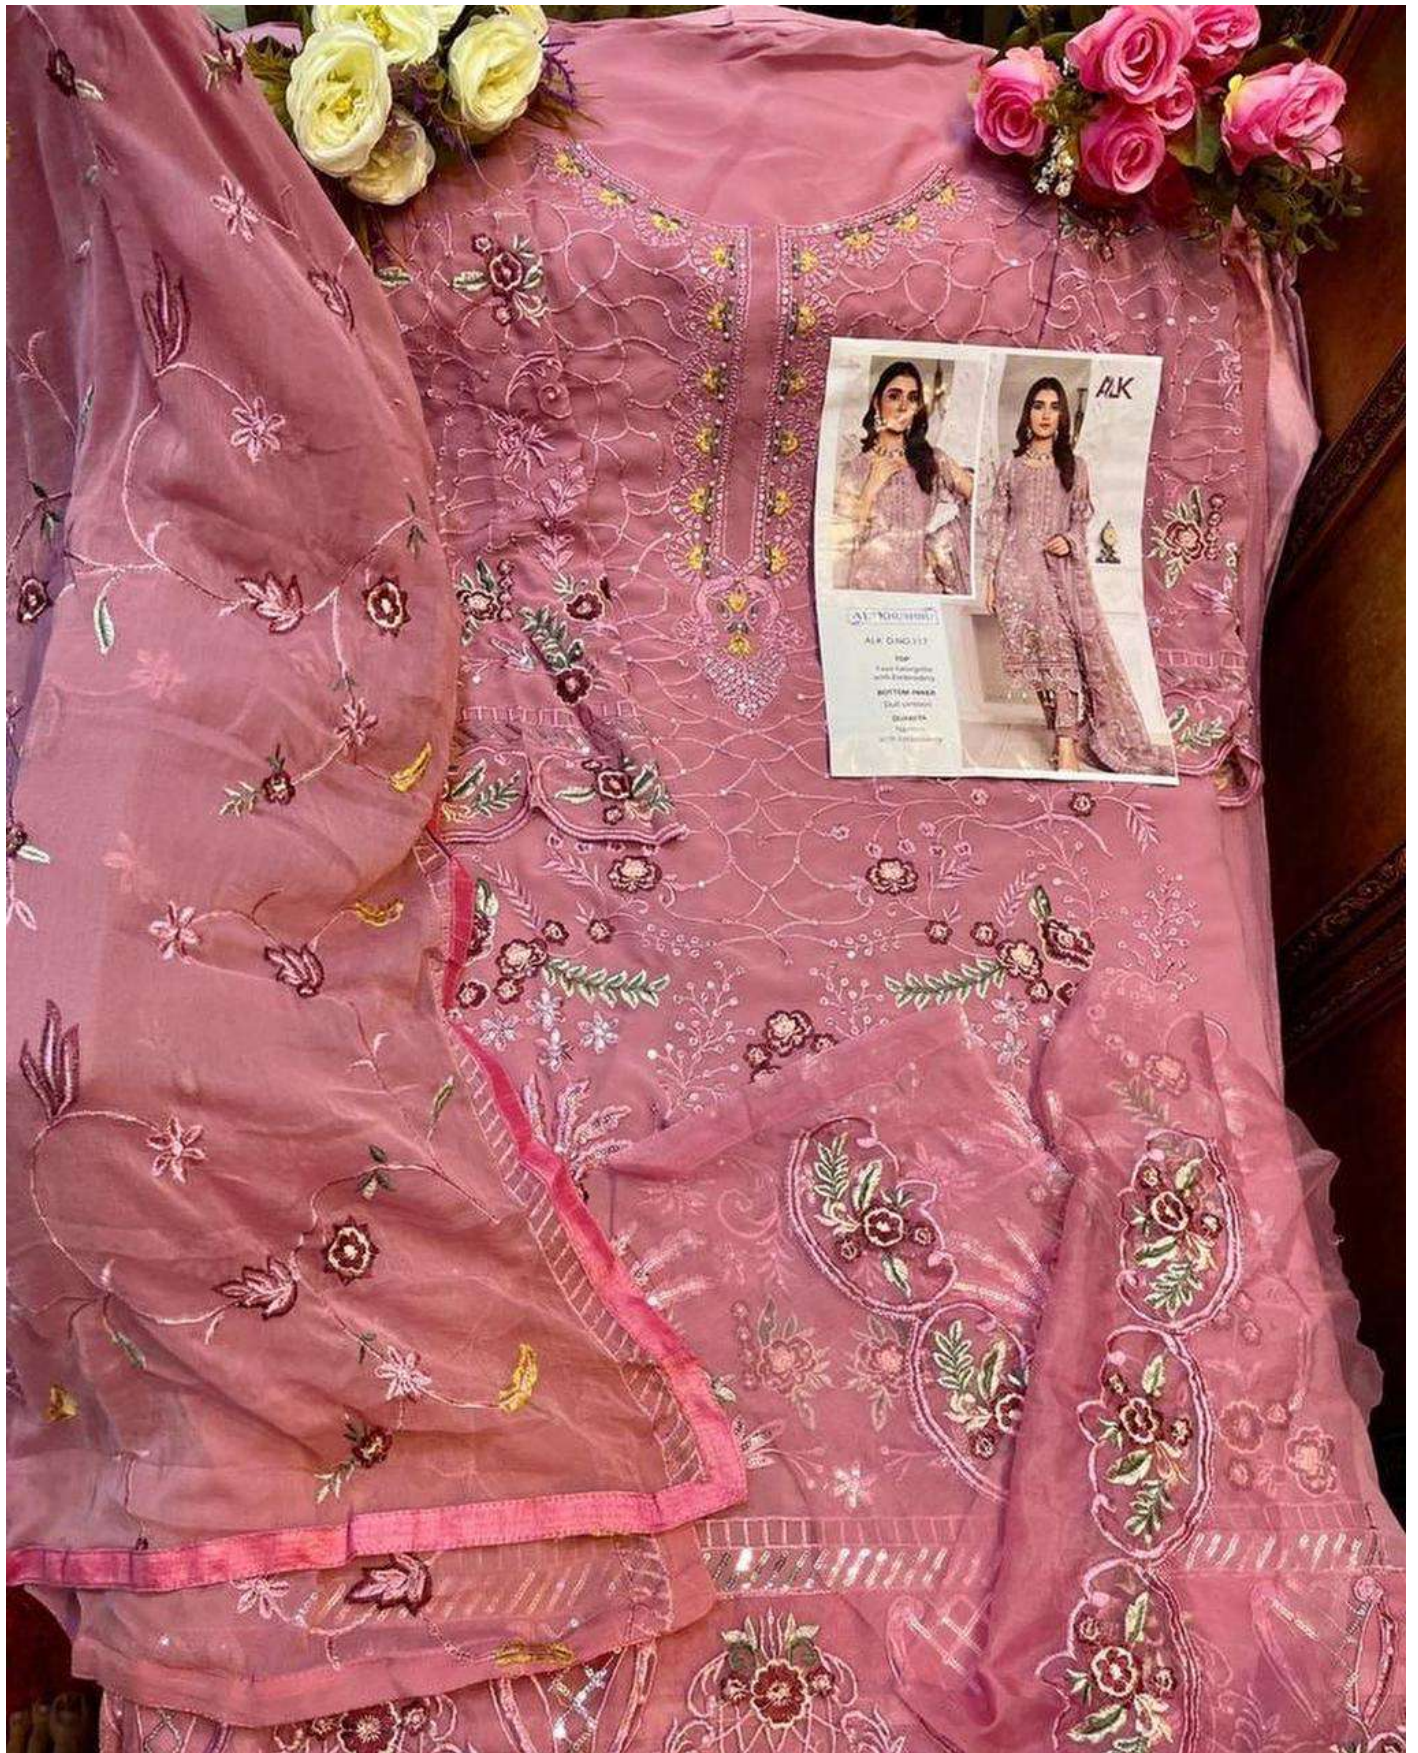

ALK

AL KHUSHBU

ALK D.NO.117

**TOP**

Faux Georgette  
with Embroidery

**BOTTOM-INNER**

Dull santoon

**DUPATTA**

Nazmin  
with Embroidery

ALK

ALK QANOON

For  
All occasions  
with elegance  
and style  
Dust color  
Quartz  
Fabric  
with embroidery

ALK

AL KHUSHBU

ALK D.NO.117

**TOP**

Faux Georgette  
with Embroidery

**BOTTOM-INNER**

Dull santoon

**DUPATTA**

Nazmin  
with Embroidery