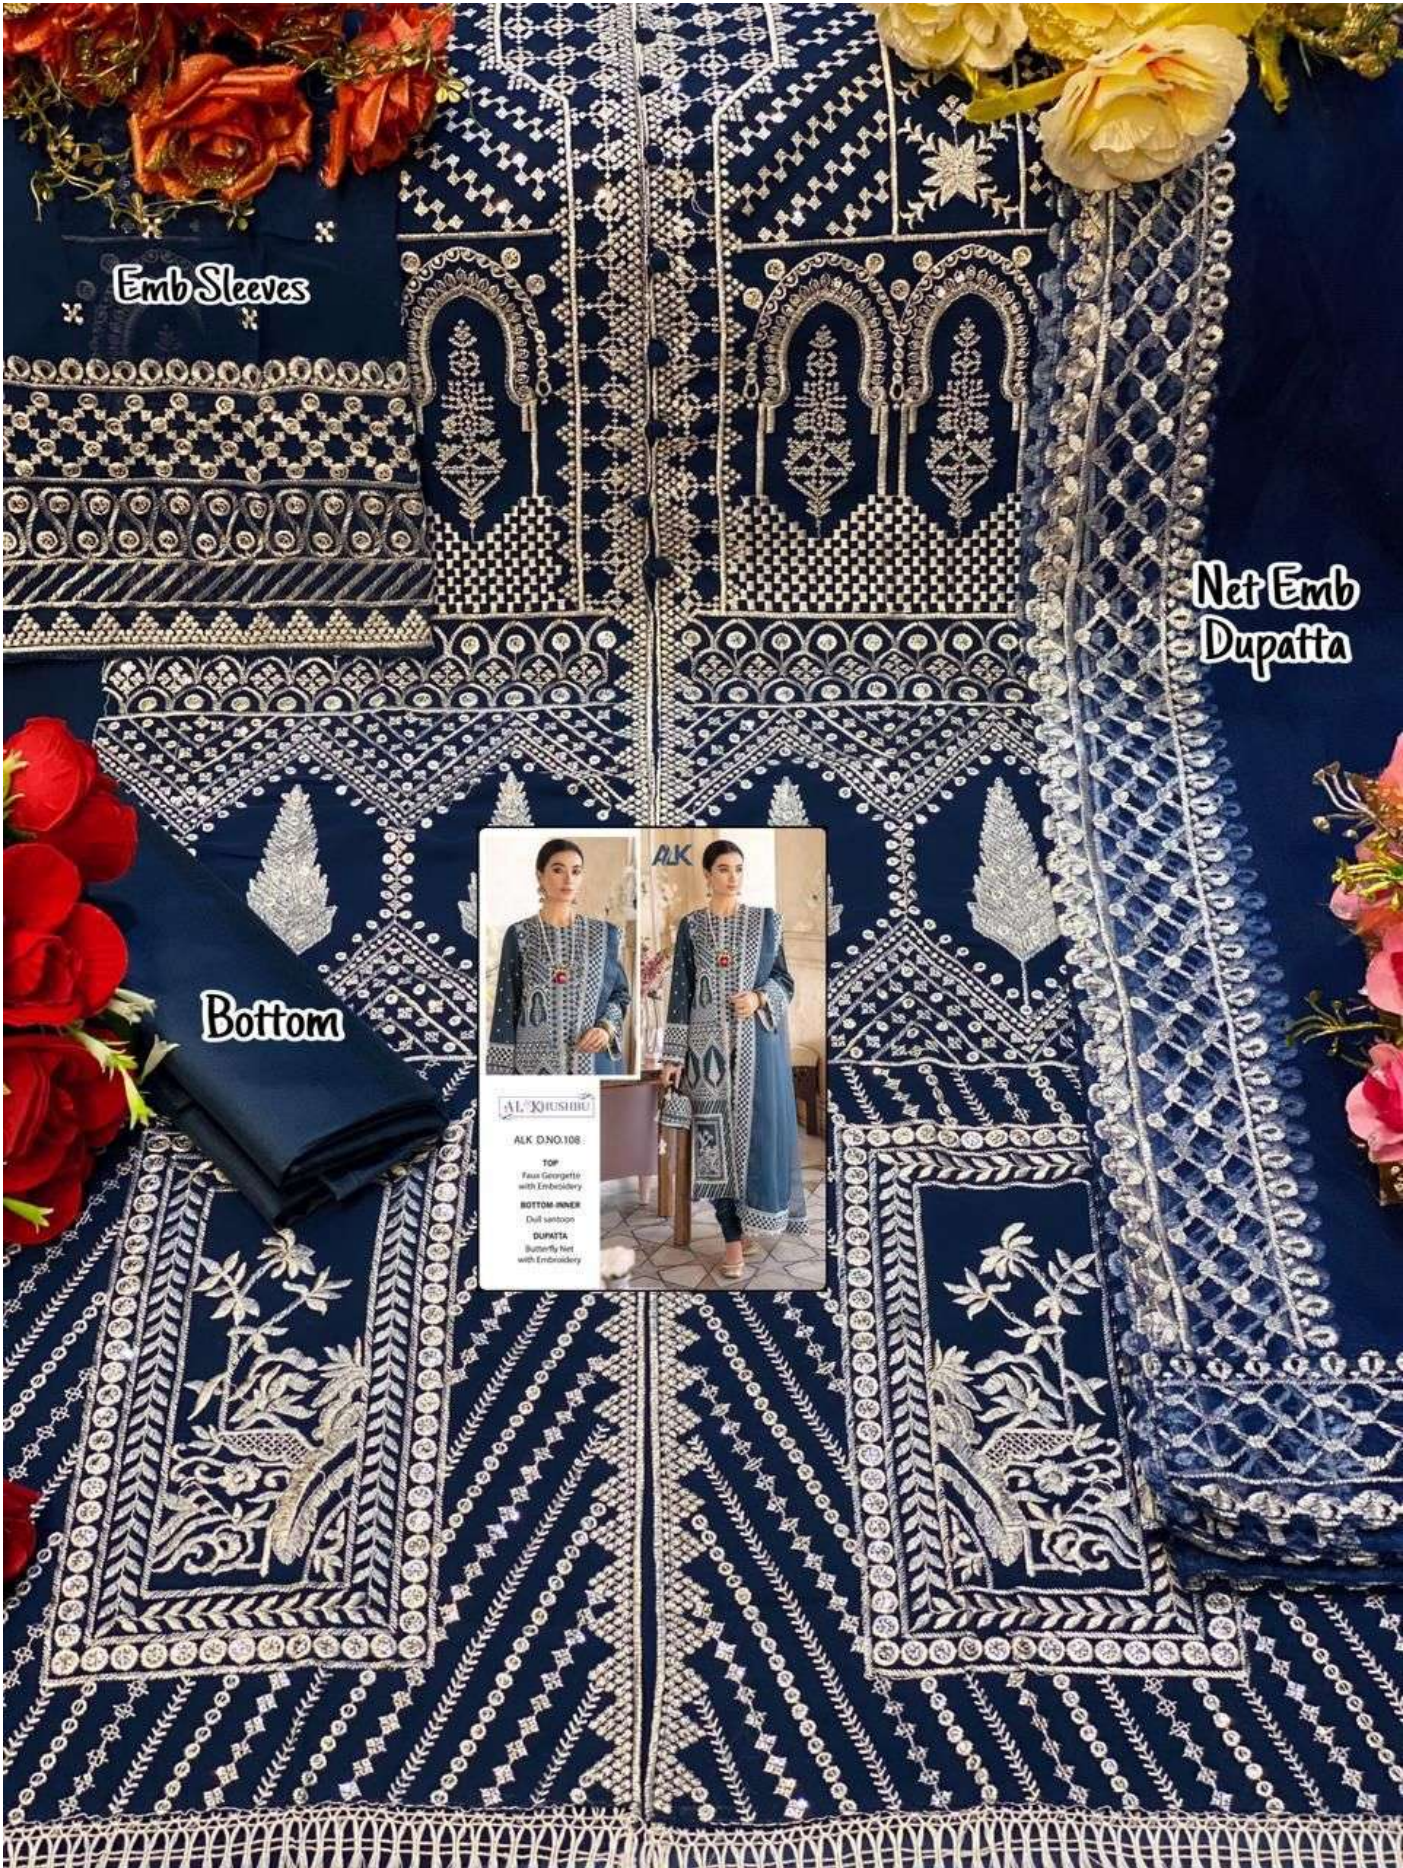

AL KHUSHBU

ALK D.NO.108

**TOP**

Faux Georgette  
with Embroidery

**BOTTOM-INNER**

Dull santoon

**DUPATTA**

Nazmeen with  
Heavy Embroidery

Emb Sleeves

Net Emb Dupatta

Bottom

AL KHUSHBU

ALK DNO108

TOP  
Faux Georgette  
with Embroidery

BOTTOM-INNER  
Dull Satin

DUPATTA  
Butterfly Net  
with Embroidery