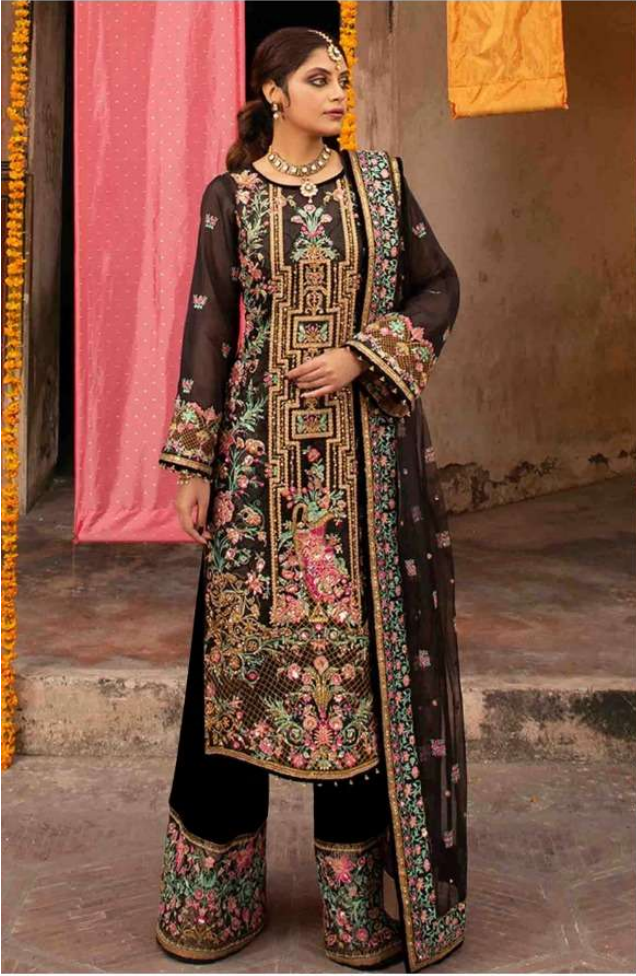

Ramsha®

#R-277

TOP- FOX GEORGET WITH HEAVY EMBROIDERY  
BOTTOM- DULL SANTOON WITH PATCH WORK  
DUPATTA - NET WITH EMBROIDERY WORK

Ramsha®

#R-277

TOP- FOX GEORGET WITH HEAVY EMBROIDERY  
BOTTOM- DULL SANTOON WITH PATCH WORK  
DUPATTA - NET WITH EMBROIDERY WORK