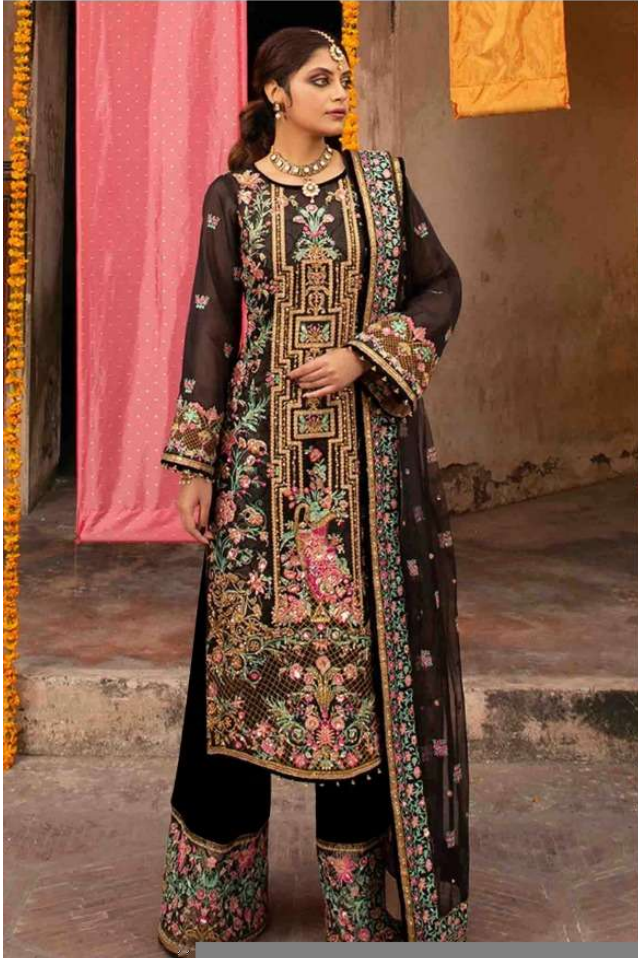

Ramsha®

#R-277

TOP- FOX GEORGET WITH HEAVY EMBROIDERY
BOTTOM- DULL SANTOON WITH PATCH WORK

Ramsha®

#R-277

TOP- FOX GEORGET WITH HEAVY EMBROIDERY
BOTTOM- DULL SANTOON WITH PATCH WORK
DUPATTA - NET WITH EMBROIDERY WORK