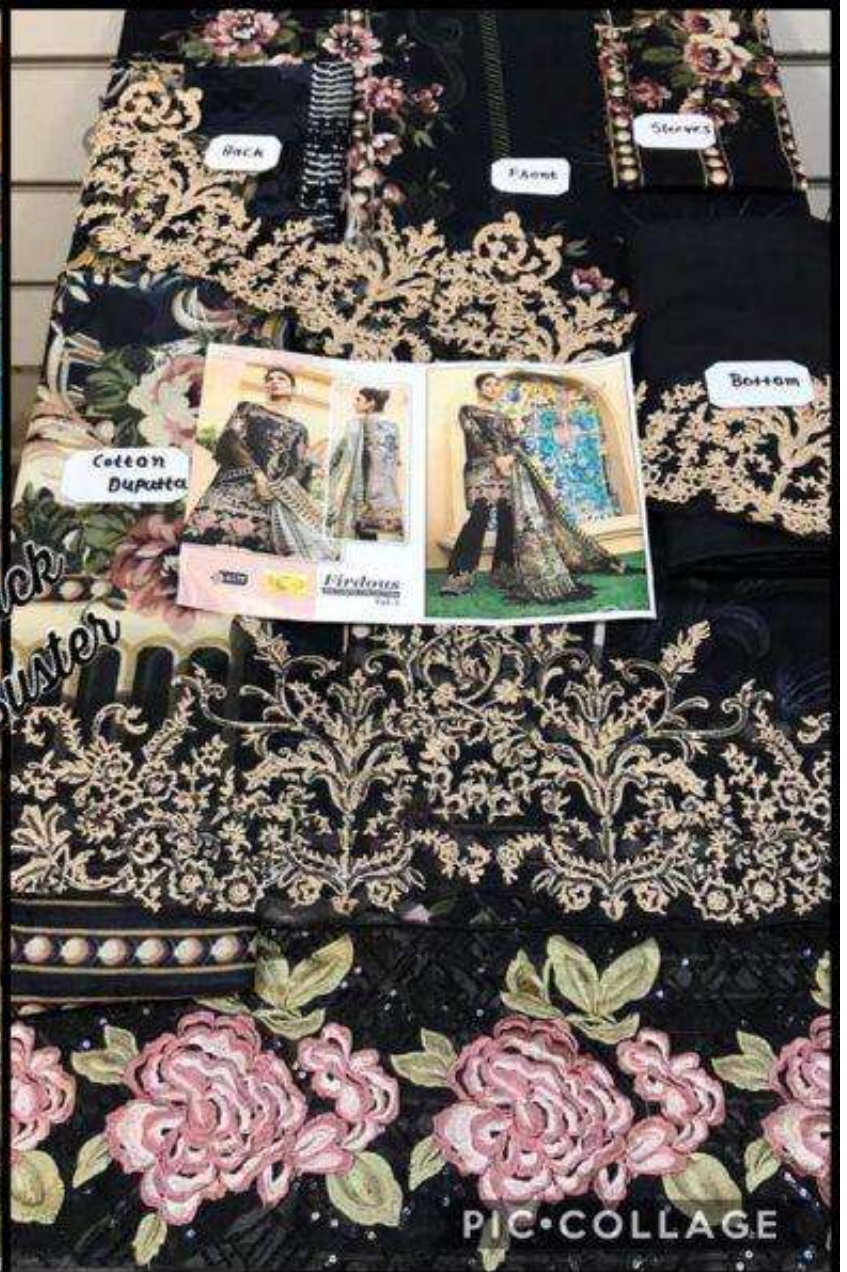

BLACK
BUSTER

1349

Back

Front

Sleeves

Bottom

Cotton Dupatta

Black Buster

PIC-COLLAGE

BLACK
BUSTER

1349

Shree®
KASHI