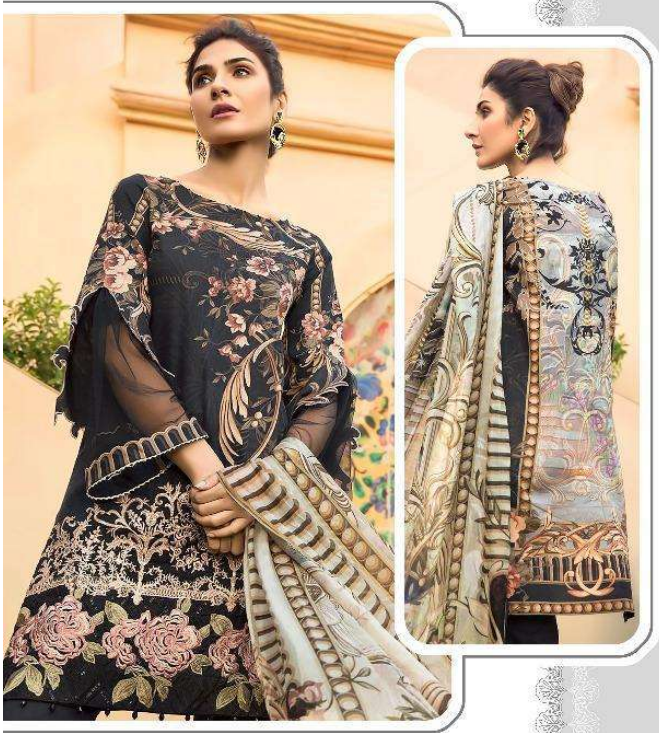

BLACK
BUSTER

1349

BLACK
BUSTER

1349

Shree®
KASHI