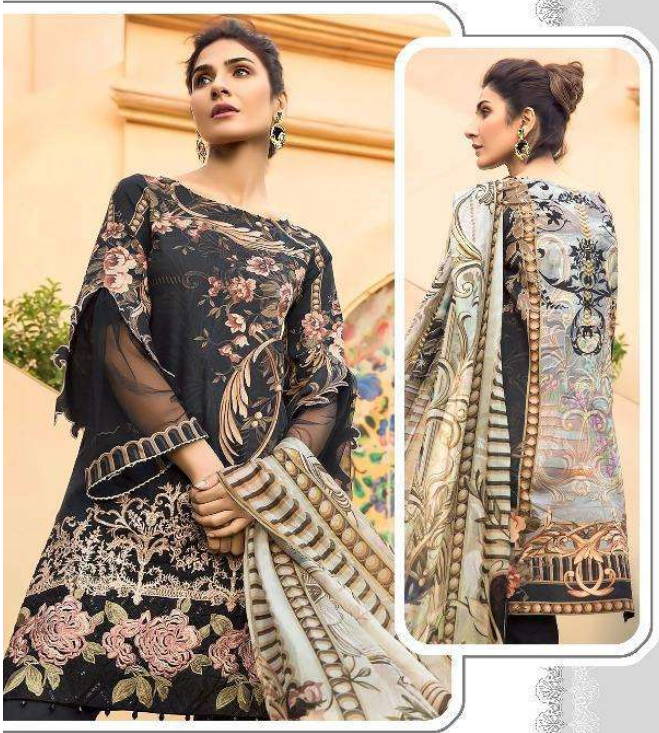

BLACK
BUSTER

1349

Black
Buster

Cotton
Dupatta

Back

Front

Sleeves

Bottom

PIC-COLLAGE

BLACK
BUSTER

1349

Shree®
KASHI