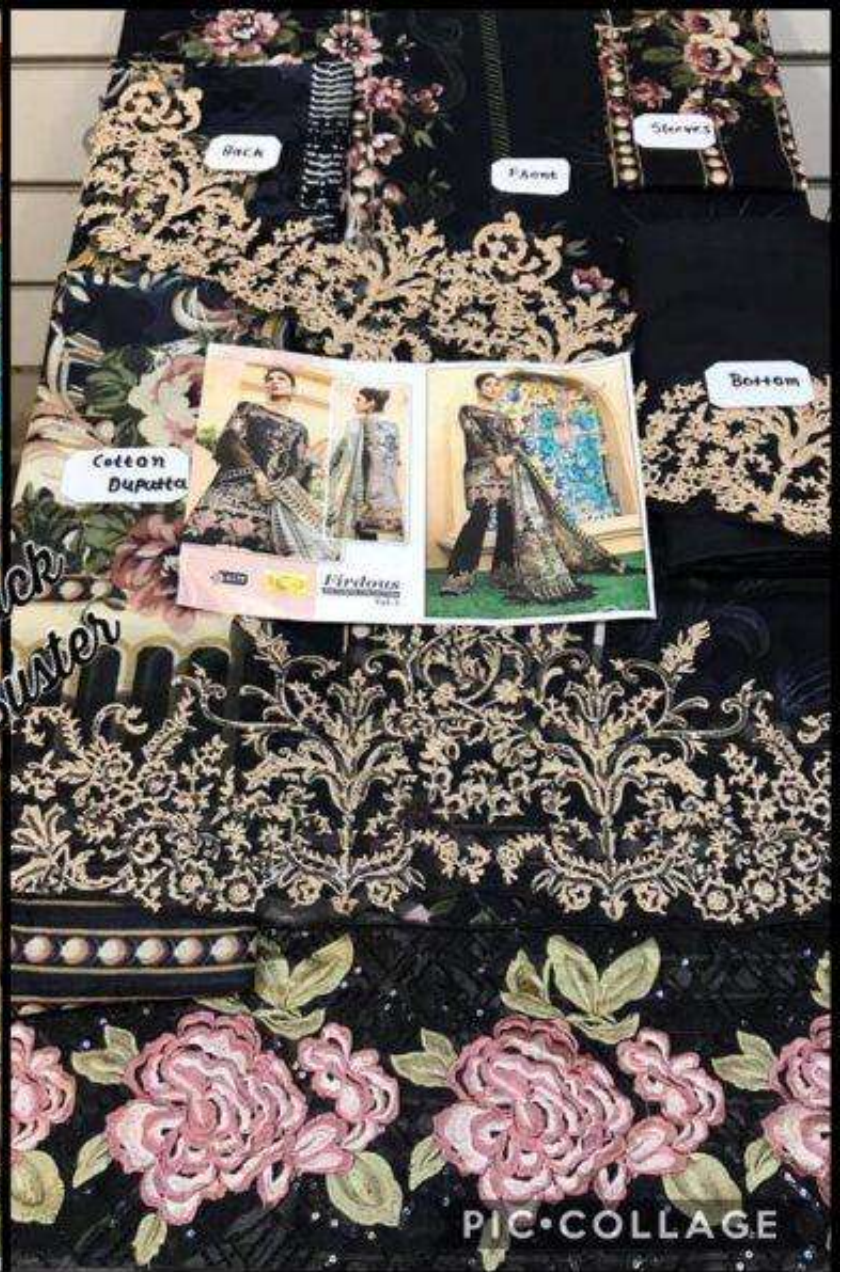

BLACK
BUSTER

1349

Black
Buster

Cotton
Dupatta

Back

Front

Sleeves

Bottom

PIC-COLLAGE

BLACK
BUSTER

1349

Shree®
KASHI