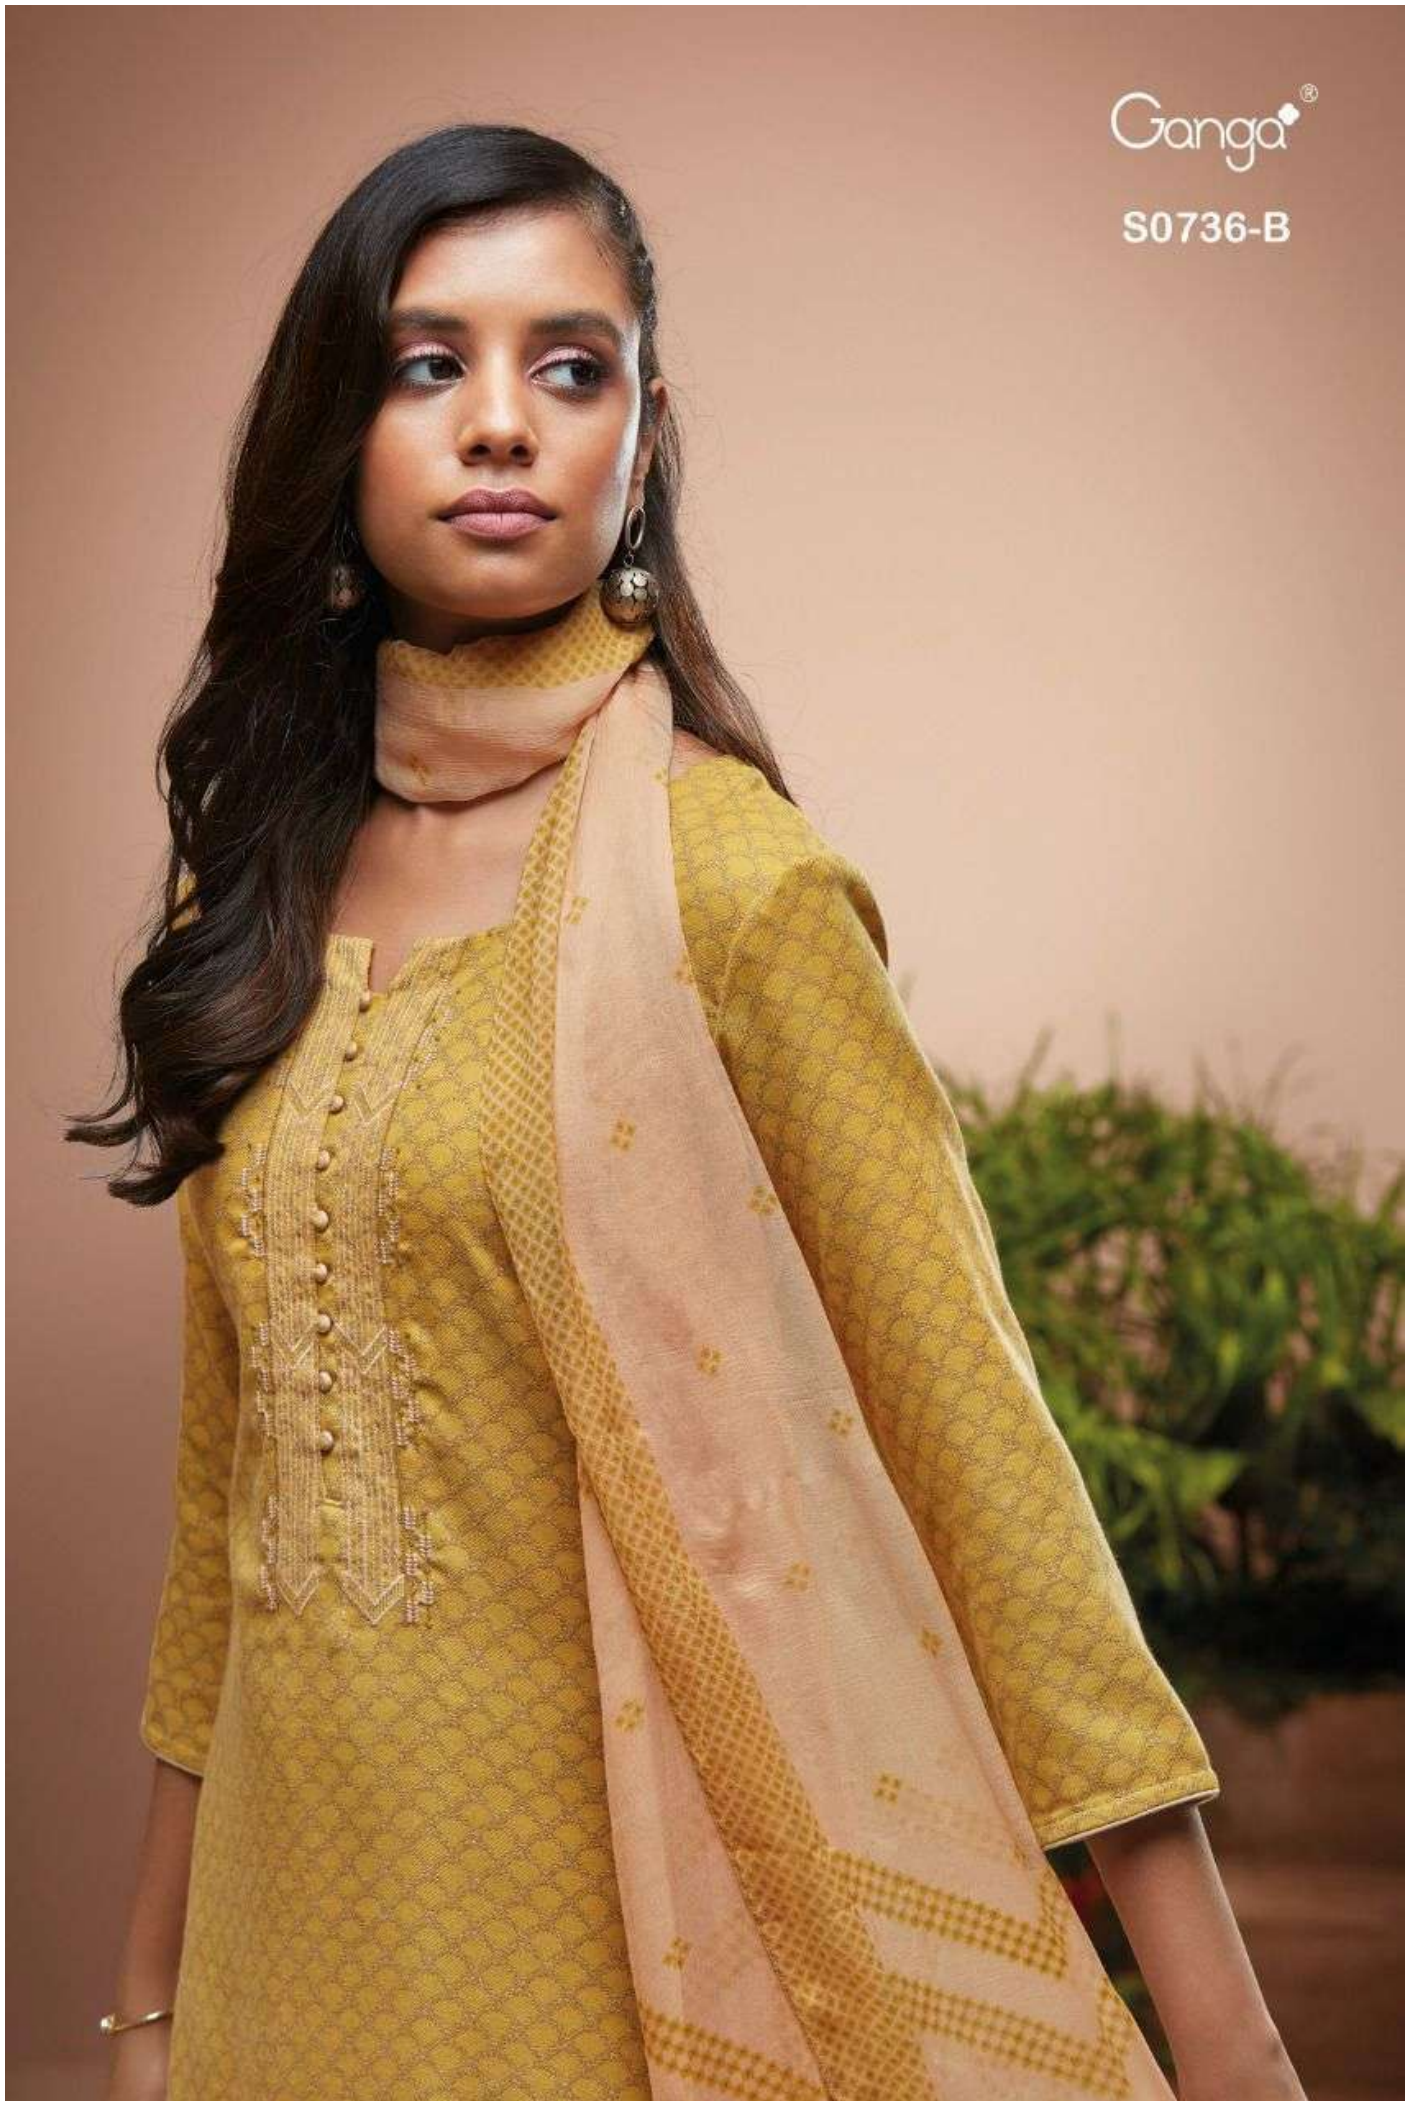

Ganga®

S0736-B

Ganga®

S0736-B

PRODUCT NAME	INNA
D.NO.	S0736
DESCRIPTION	TOP PREMIUM COTTON SATIN PRINTED WITH EMBROIDERY & BUTTON WORK BOTTOM PREMIUM COTTON SOLID DUPATTA PURE CHIFFON PRINTED
HSN CODE	520851
WHOLESALE PRICE	1525/- EACH+GST(EXTRA)