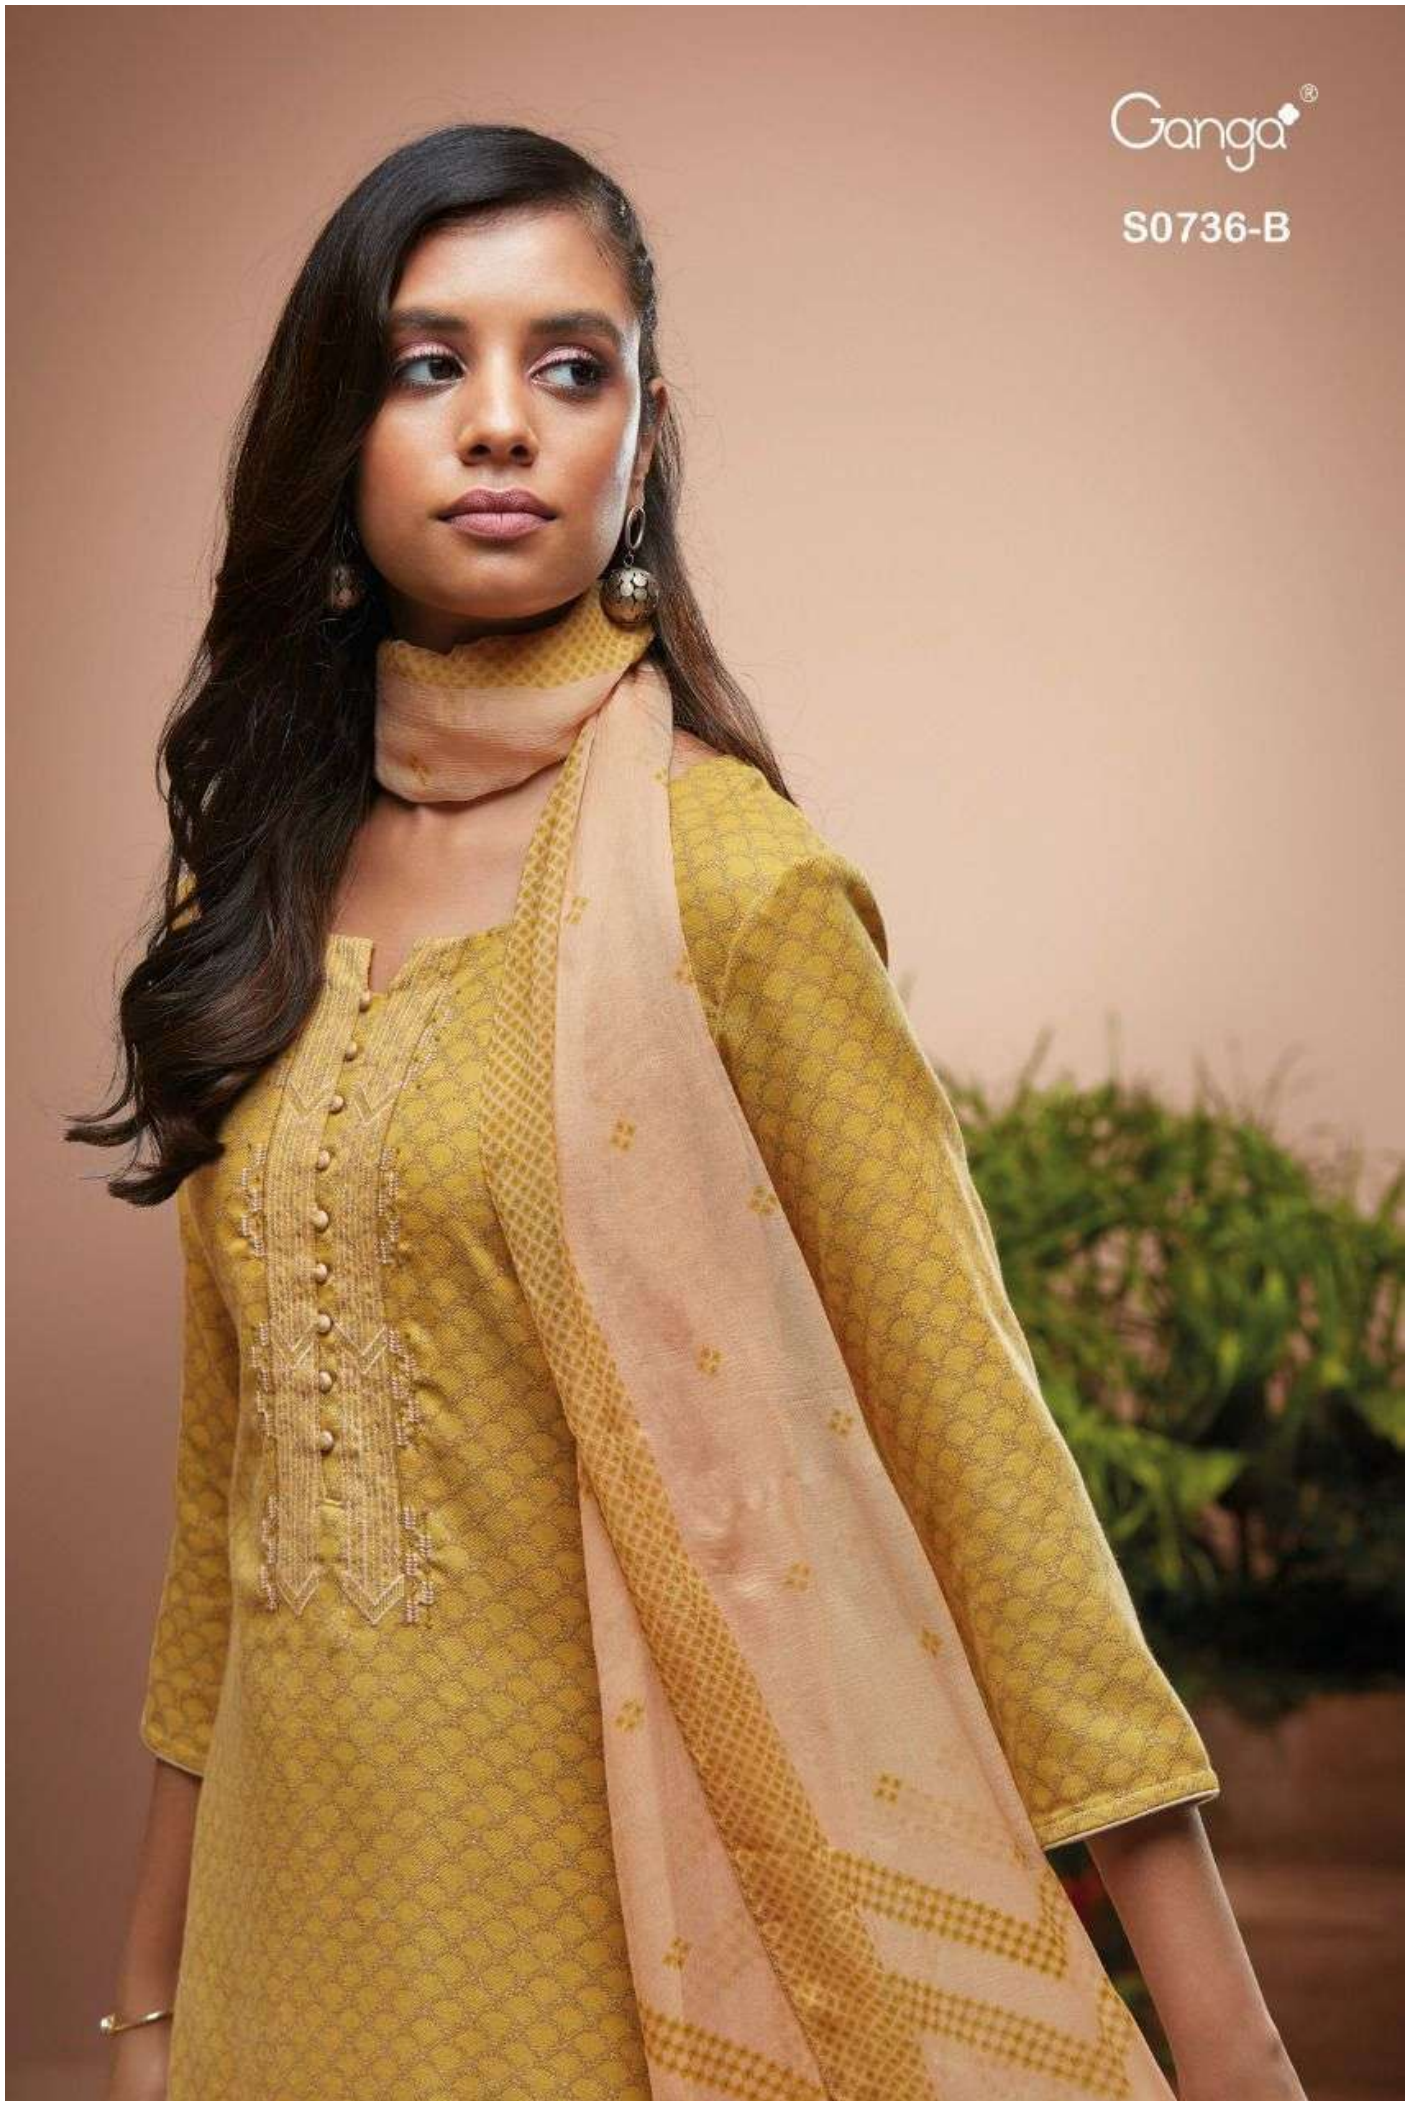

Ganga®

S0736-B

Ganga®

S0736-B

PRODUCT NAME	INNA
D.NO.	S0736
DESCRIPTION	TOP PREMIUM COTTON SATIN PRINTED WITH EMBROIDERY & BUTTON WORK BOTTOM PREMIUM COTTON SOLID DUPATTA PURE CHIFFON PRINTED
HSN CODE	520851
WHOLESALE PRICE	1525/- EACH+GST(EXTRA)