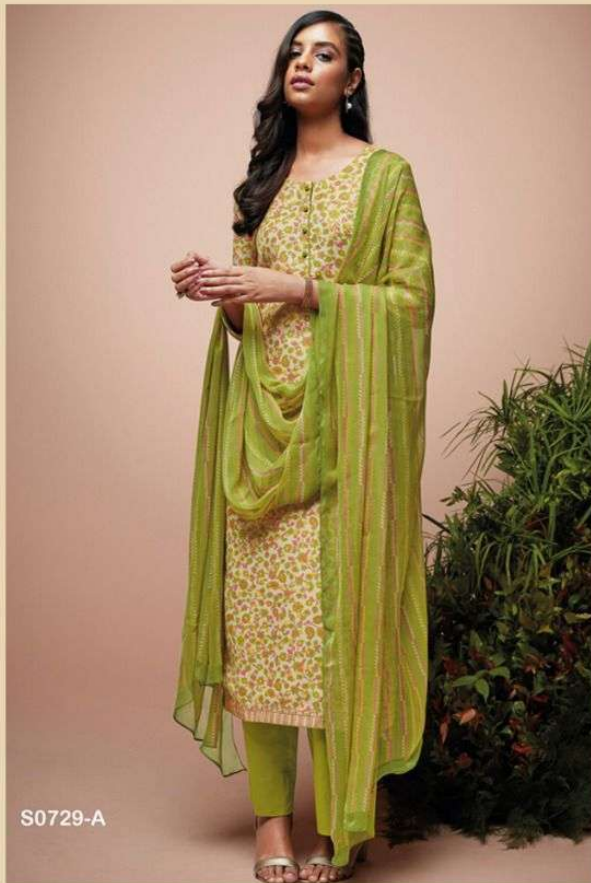

Ganga®

S0729-C

Ganga®

S0729-A

S0729-A

PRODUCT NAME	TWILA
D.NO.	S0729
DESCRIPTION	TOP PREMIUM COTTON SATIN PRINTED WITH EMBROIDERY & BUTTON WORK BOTTOM PREMIUM COTTON SOLID DUPATTA PURE CHIFFON PRINTED
HSN CODE	520851
WHOLESALE PRICE	1480/- EACH+GST(EXTRA)