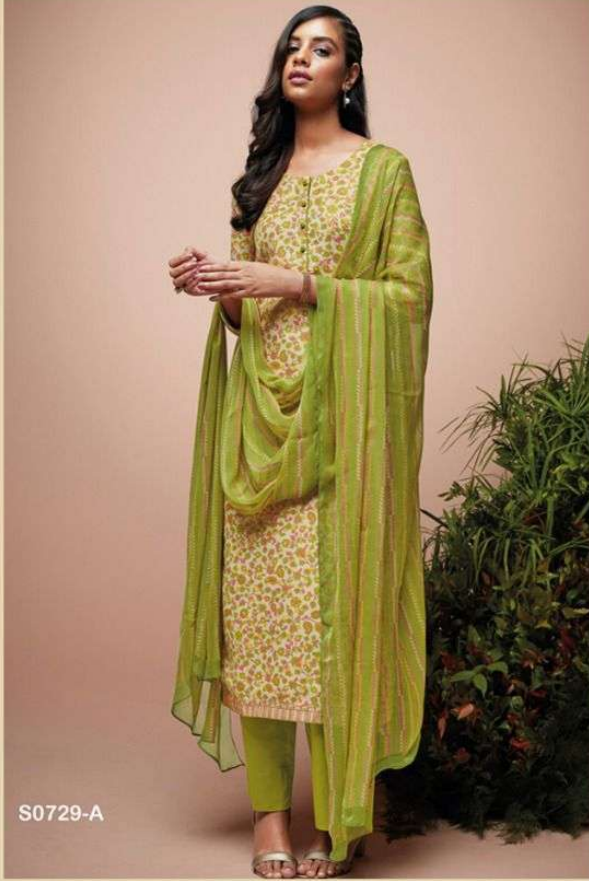

Ganga®

S0729-C

Ganga®

S0729-A

S0729-A

PRODUCT NAME	TWILA
D.NO.	S0729
DESCRIPTION	TOP PREMIUM COTTON SATIN PRINTED WITH EMBROIDERY & BUTTON WORK BOTTOM PREMIUM COTTON SOLID DUPATTA PURE CHIFFON PRINTED
HSN CODE	520851
WHOLESALE PRICE	1480/- EACH+GST(EXTRA)