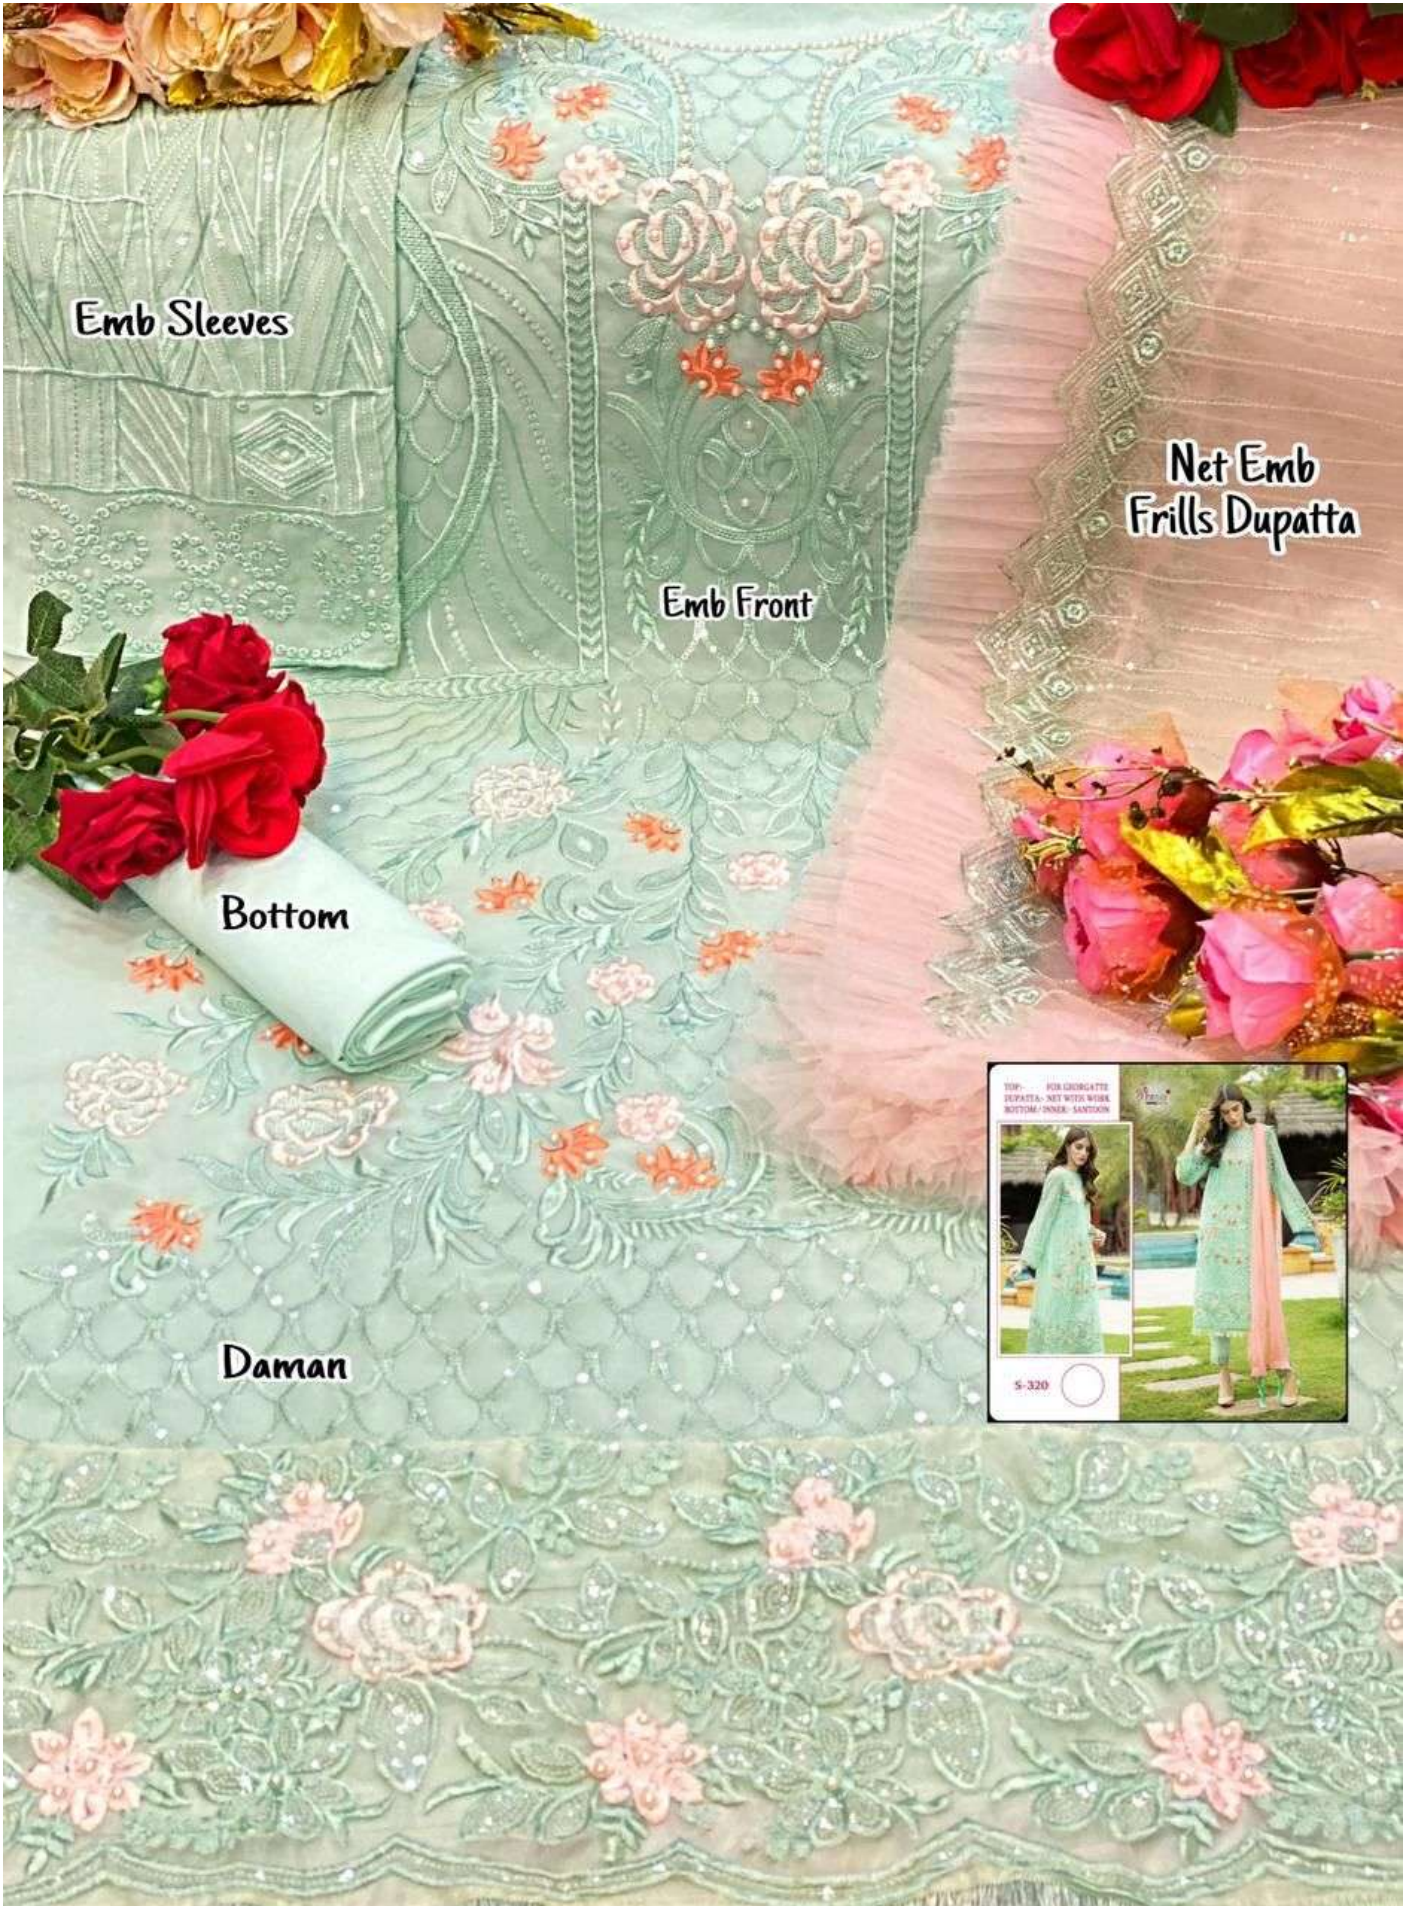

TOP:- FOX GEORGATTE
DUPATTA:- NET WITH WORK
BOTTOM / INNER:- SANTOON

S-320

TOP:- FOX GEORGATTE
DUPATTA:- NET WITH WORK
BOTTOM / INNER:- SANTOON

S-320

Emb Sleeves

Emb Front

Bottom

Daman

Net Emb Frills Dupatta

5-320