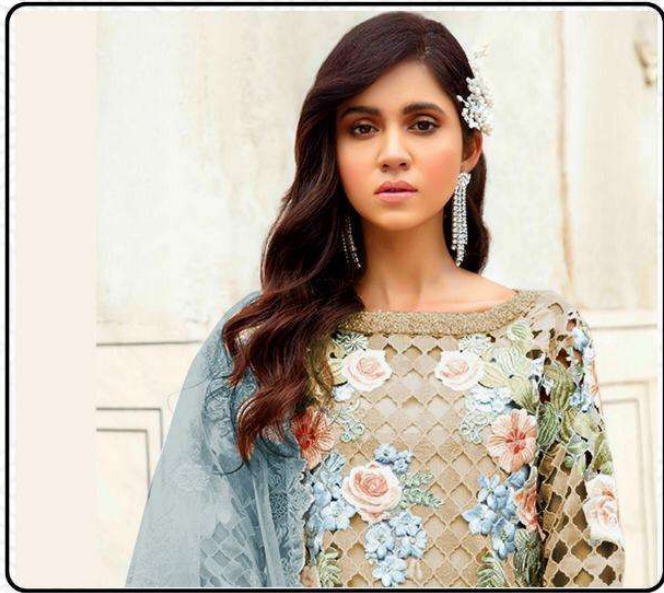

FABRIC DETAILS

TOP- BUTTERFLY NET
BOTTAM/INNER - SANTOON
DUPPTA- BUTTERFLY NET

S-37B

WASHING INSTRUCTION

MACHINE WASH COLD.
DRYCLEANABLE.
MEDIUM IRON.
DO NOT BLEACH.
DO NOT WRING.
DO NOT TUMBLE DRY.
SPOT CLEANABLE.