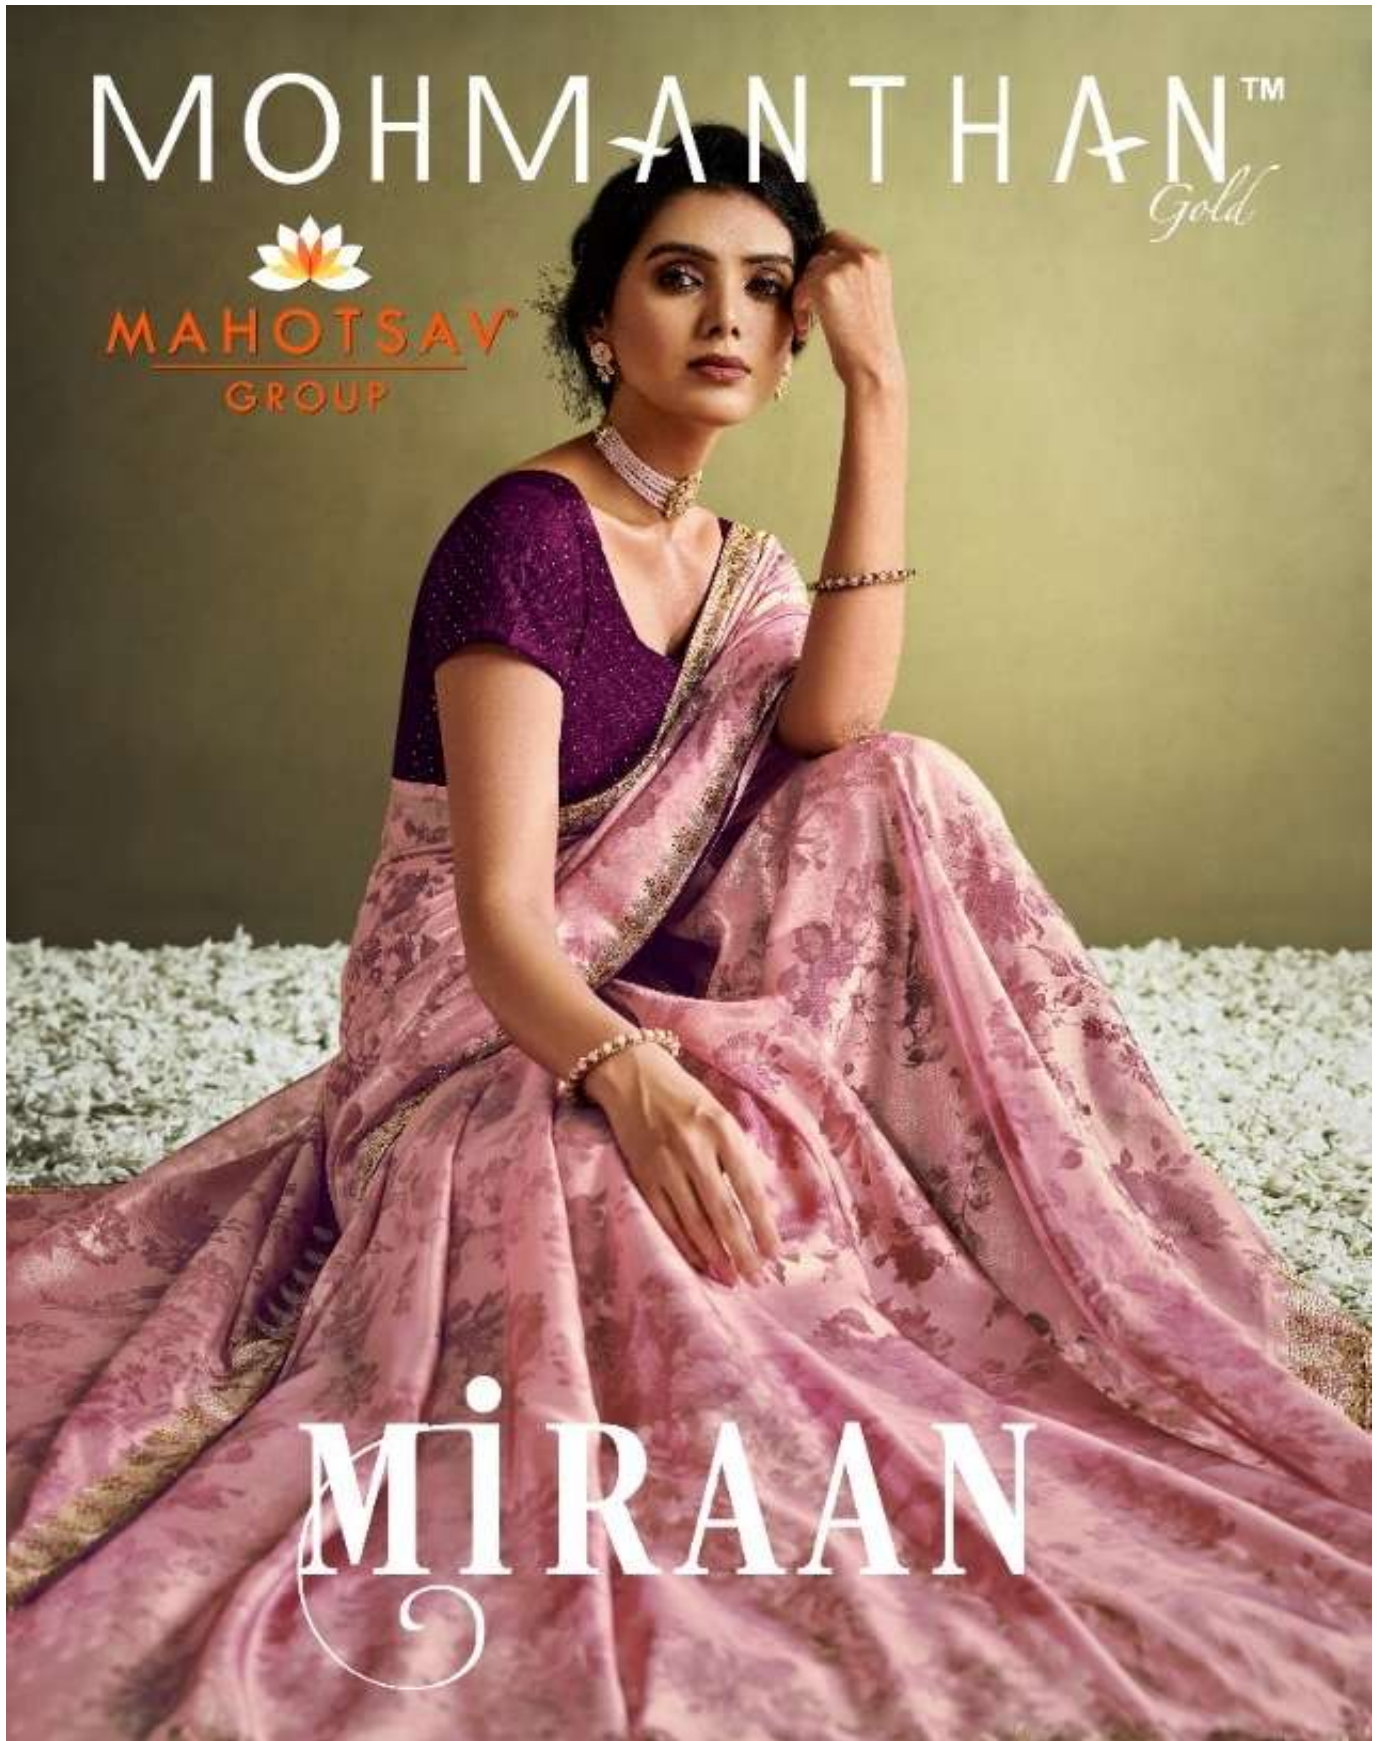

MOHMANTHAN™

Gold

MAHOTSAV™
GROUP

MIRAAN