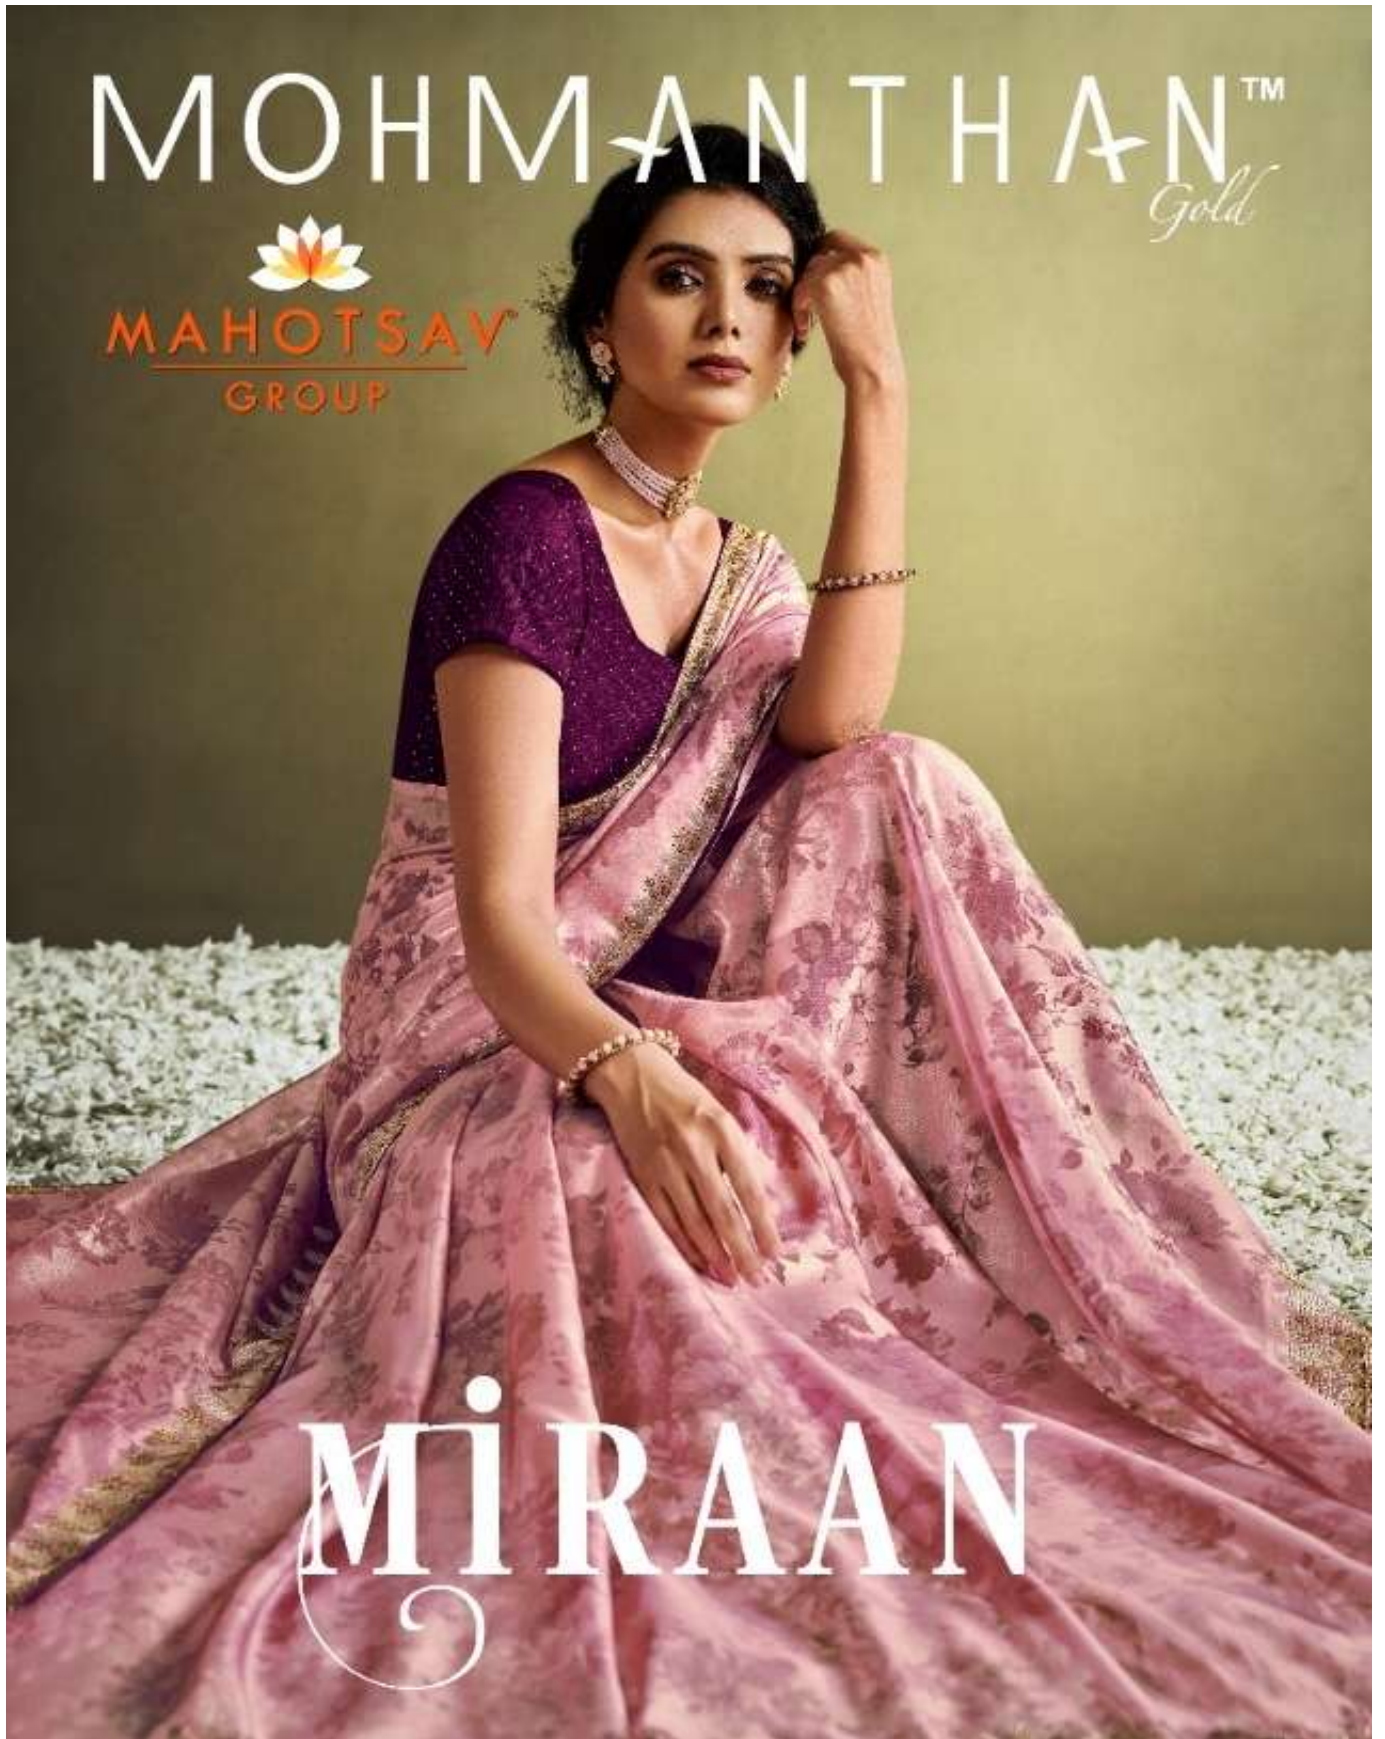

MOHMANTHAN™

Gold

MAHOTSAV™
GROUP

MIRAAN

THE UNCEASING FINESSE

PERFECT PINK TISSUE SAREE WITH SOFT SILVERY FOIL PRINTS

21914

THE
timeless
PERSONA

A SOFT-CHECKERED DESIGN
IN A PRETTY PASTEL PINK

THE ETERNAL EMPRESS DELICATE FLORALS AND EMBELLISHED STONE WORK IN TRADITIONAL YELLOW

THE
e^{ndling} PANACHE

CA SHIMMERY PINK AND WINE FLORAL FOIL PRINTED DESIGN

21910

21911

21911
FABRIC: TISSUE

THE FOREVER CHARMING

CULTURAL FAVOURITES OF RED AND YELLOW WITH SUBTLE GOLD STITCHES

THE **NeVeR-eNdIng** BEAUTY

SOFT YET OUTSTANDING FOLIAGE
PRINT ON PEACH TRANSLUCENT TISSUE