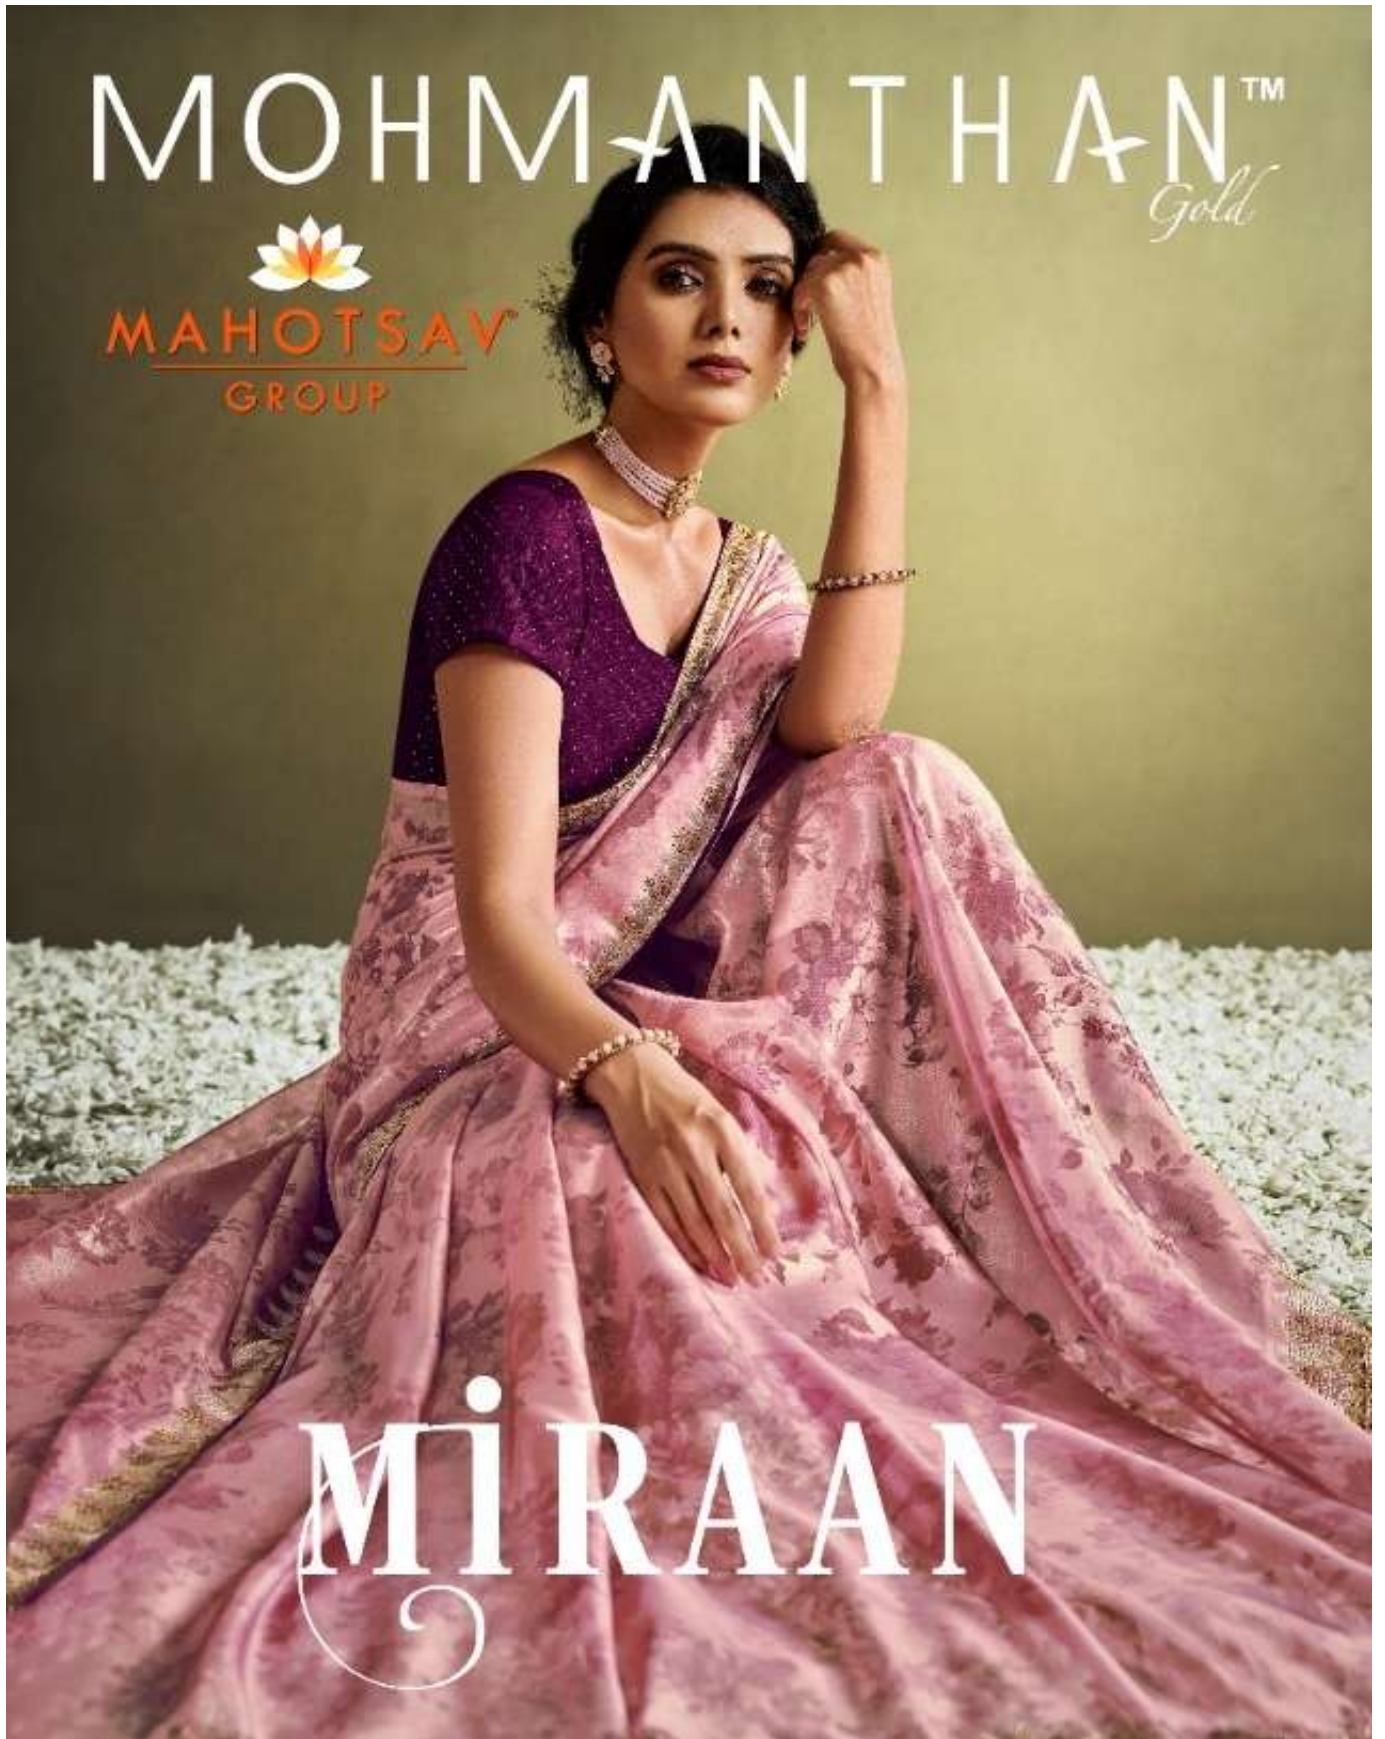

MOHMANTHAN™

*Gold*

MAHOTSAV™  
GROUP

MIRAAN

THE UNCEASING FINESSE

PERFECT PINK TISSUE SAREE WITH SOFT SILVERY FOIL PRINTS

THE  
timeless  
PERSONA

A SOFT-CHECKERED DESIGN  
IN A PRETTY PASTEL PINK

THE ETERNAL EMPRESS DELICATE FLORALS AND EMBELLISHED STONE WORK IN TRADITIONAL YELLOW

THE  
e<sup>nd</sup>ling PANACHE

CA SHIMMERY PINK AND WINE FLORAL FOIL PRINTED DESIGN

21910

21911

21911  
FABRIC: TISSUE

THE  
forever  
CHARMING

CULTURAL FAVOURITES OF RED AND  
YELLOW WITH SUBTLE GOLD STITCHES

THE **NeVeR-eNdIng** BEAUTY

SOFT YET OUTSTANDING FOLIAGE  
PRINT ON PEACH TRANSLUCENT TISSUE

21912

MOHMANTHAN™

*Gold*