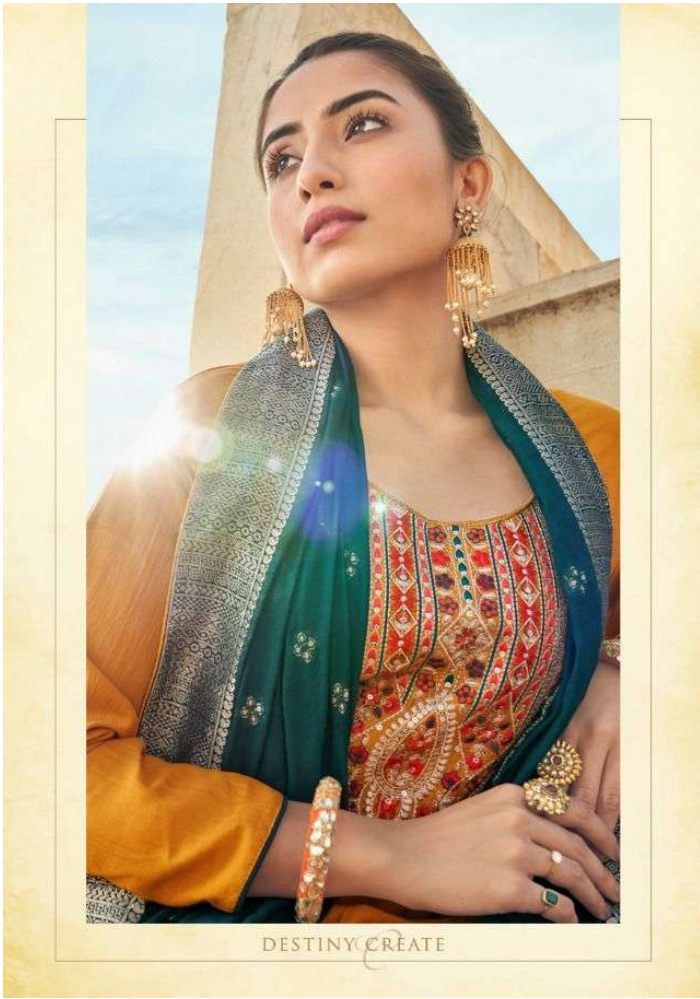

PURE REMBO SILK WITH WORK

BOTTOM

DULL SANTUN

DUPATTA

PURE VISCOUS JACARD SILK WITH TUSSELS

NAARI

**NARI**

MAGICAL MYSTERY