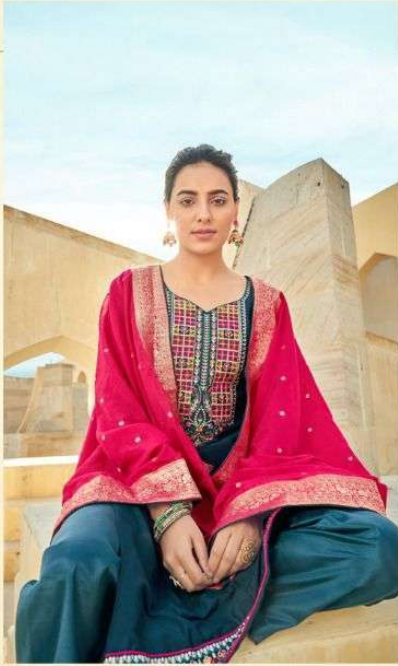

NARI

ZAINA

STYLISH ELEGANCE

NARI

INSPIRATIONAL

D.No.3203

TRADITIONAL WOMEN
D.No.3201

NARI

PURE REMBO SILK WITH WORK

BOTTOM

DULL SANTUN

DUPATTA

PURE VISCOUS JACARD SILK WITH TUSSELS

NAARI

**NARI**

MAGICAL MYSTERY