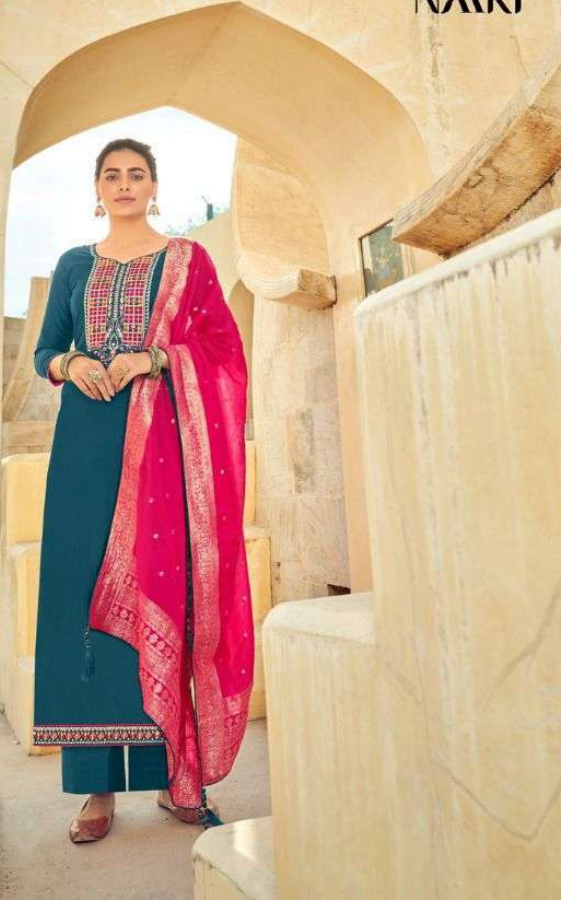

NARI

ZAINA

STYLISH ELEGANCE

NARI

INSPIRATIONAL

D.No.3203

TRADITIONAL WOMEN
D.No.3201

NARI

PURE REMBO SILK WITH WORK

BOTTOM

DULL SANTUN

DUPATTA

PURE VISCOUS JACARD SILK WITH TUSSELS

NAARI

**NARI**

MAGICAL MYSTERY