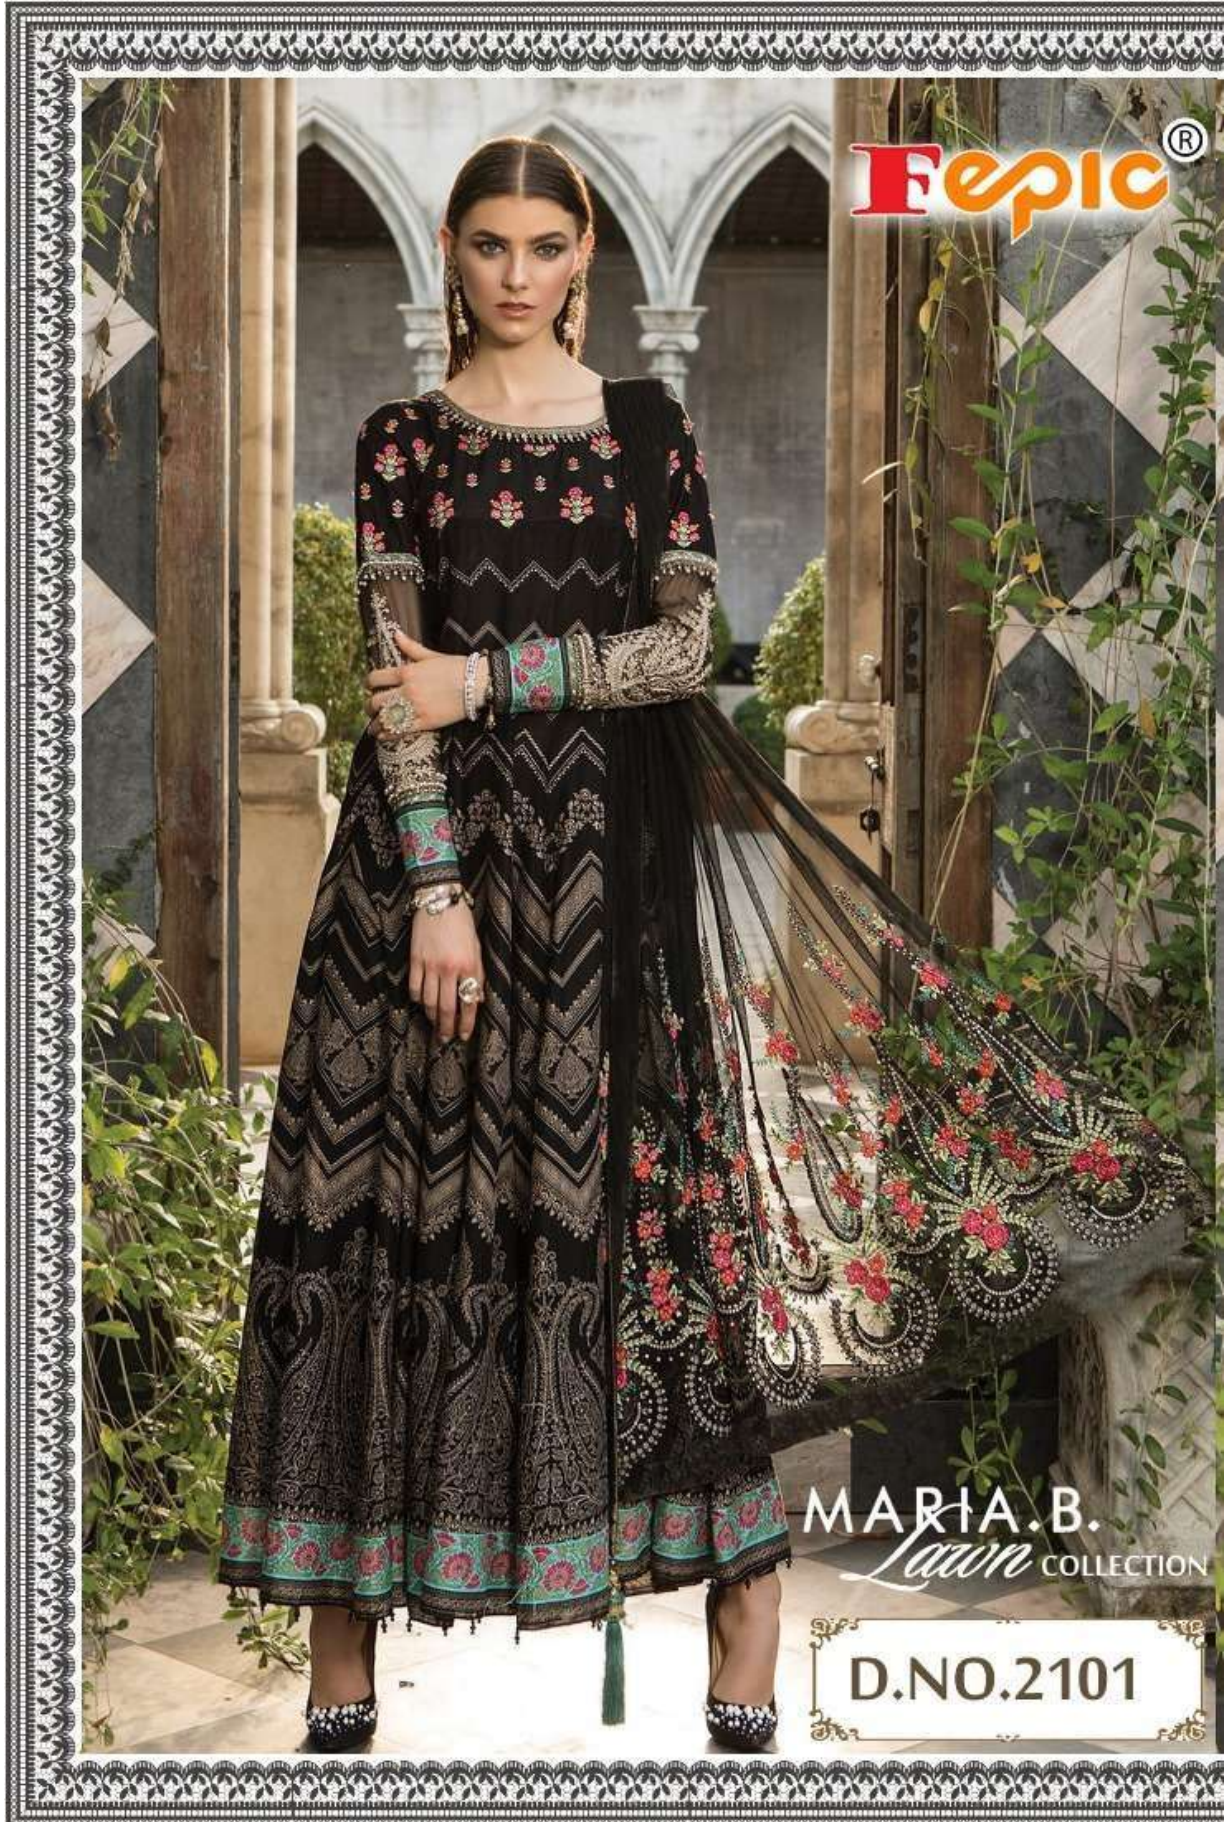

Fepic®

MARIA.B.
Lace COLLECTION

D.NO.2101

WASHING INSTRUCTIONS

DO NOT USE ANY TYPE OF BLEACH OR STAIN REMOVING CHEMICALS
BEFORE CUTTING / STITCHING , FABRIC SHOULD BE SOAKED BE SOAKED IN WATER
(ALL COMPONENTS SEPARATELY) FOR 15 MINUTES
DO NOT KEEP WET FABRIC IN TWISTED FROM IN ORDER TO AVOID COPY MARKS I
WASH COLOURED AND WHITE FABRICS SEPARATELY
IRON CLOTHES AT MODERATE TEMPERATURE I DO NOT DRY FABRIC IN DIRECT SUNLIGHT
(EXTRA LACES, HANGINGS AND ACCESSORIES ARE NOT INDUDED)