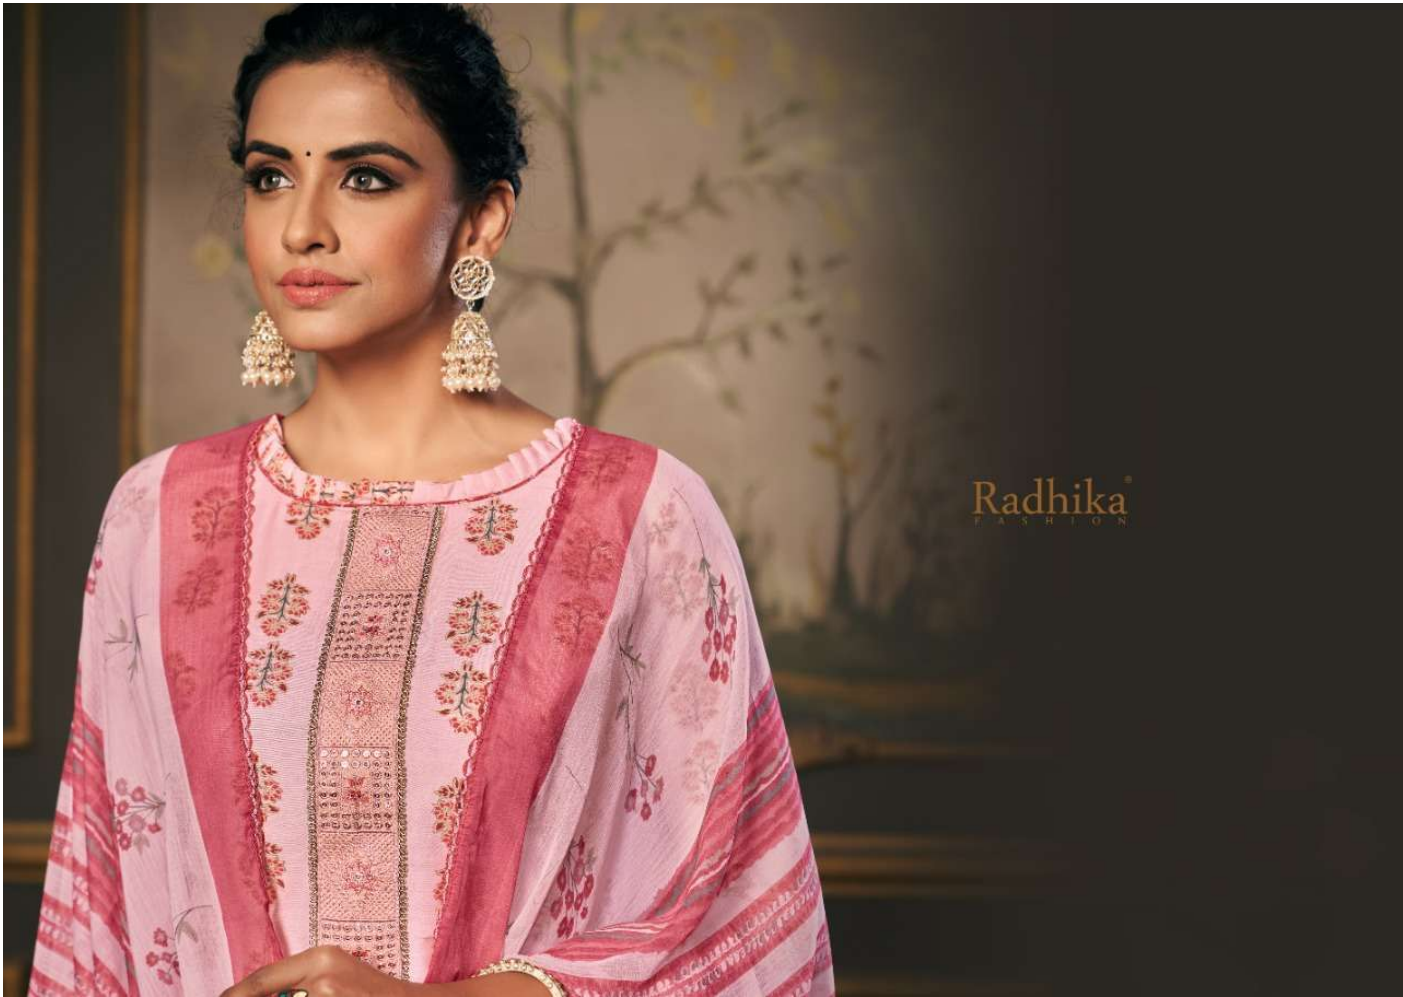

Radhika
FASHION
Shiddat

Radhika

* 14001 *

Radhika[®]
FASHION

Shiddat

Radhika
FASHION
Shiddat

* 14001 *

TOP -> PURE MASLIN PRINT WITH FOIL & EMBROIDERY WORK (2.90 MTR.APP)
DUPATTA -> POLYNAZLIN PRINT WITH ARCA LACE (2.25 MTR.APP)
BOTTOM -> MASLIN PRINT (3.00 MTR.APP)