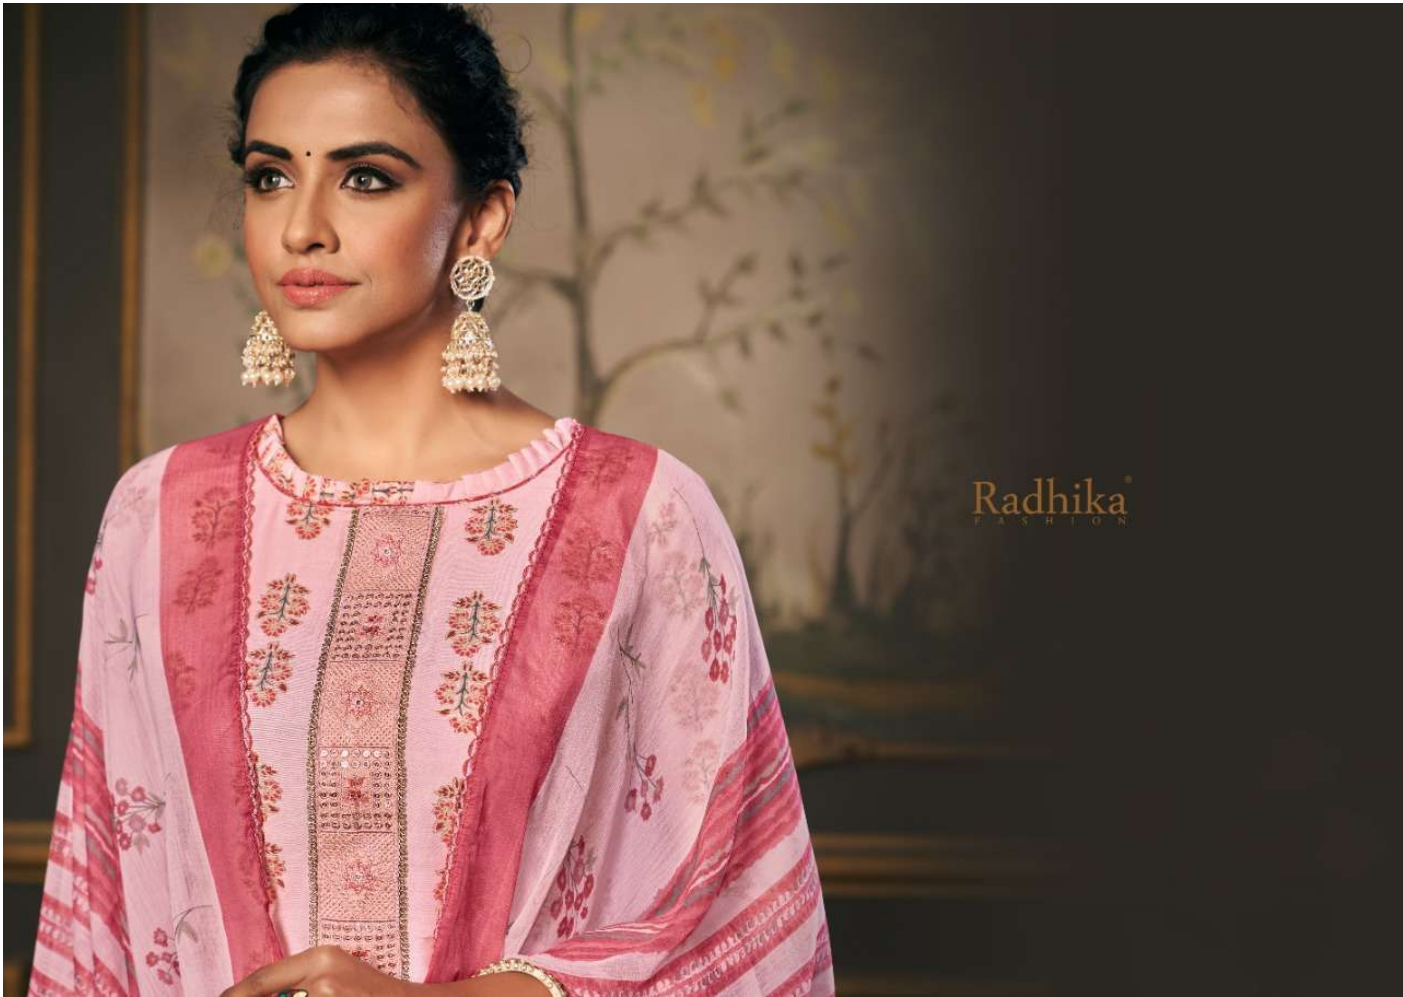

Radhika  
FASHION  
Shiddat

Radhika

\* 14001 \*

Radhika<sup>®</sup>  
FASHION

# Shiddat

Radhika  
FASHION  
Shiddat

\* 14001 \*

TOP -> PURE MASLIN PRINT WITH FOIL & EMBROIDERY WORK (2.90 MTR.APP)  
DUPATTA -> POLYNAZLIN PRINT WITH ARCA LACE (2.25 MTR.APP)  
BOTTOM -> MASLIN PRINT (3.00 MTR.APP)