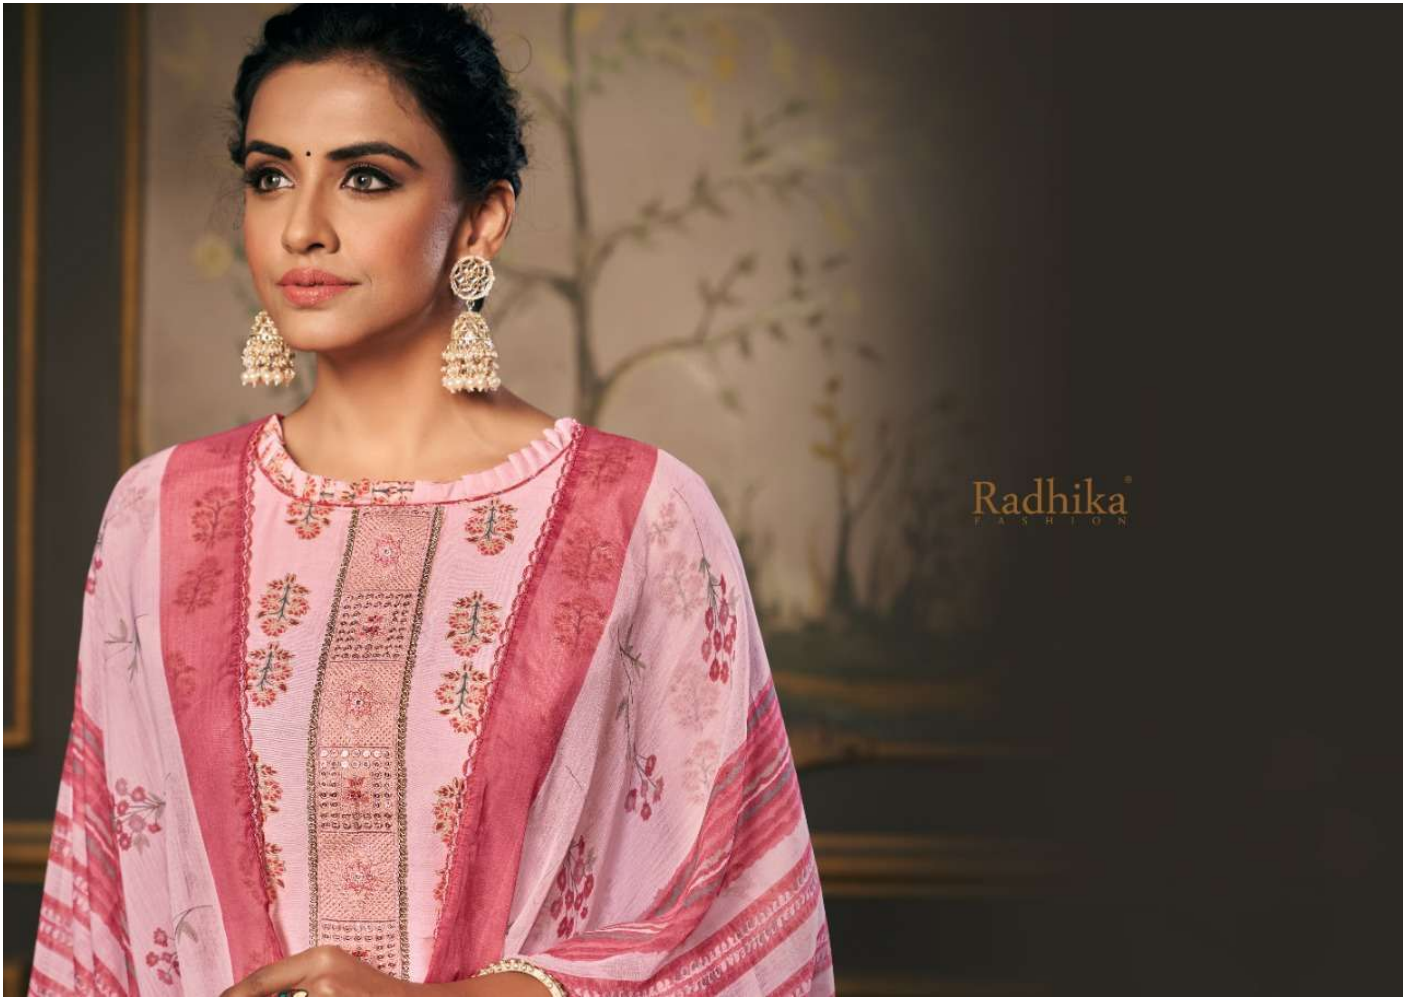

Radhika  
FASHION  
Shiddat

Radhika

\* 14001 \*

Radhika<sup>®</sup>  
FASHION  
Shiddat

Radhika  
FASHION  
Shiddat

\* 14001 \*

TOP -> PURE MASLIN PRINT WITH FOIL & EMBROIDERY WORK (2.90 MTR.APP)  
DUPATTA -> POLYNAZLIN PRINT WITH ARCA LACE (2.25 MTR.APP)  
BOTTOM -> MASLIN PRINT (3.00 MTR.APP)