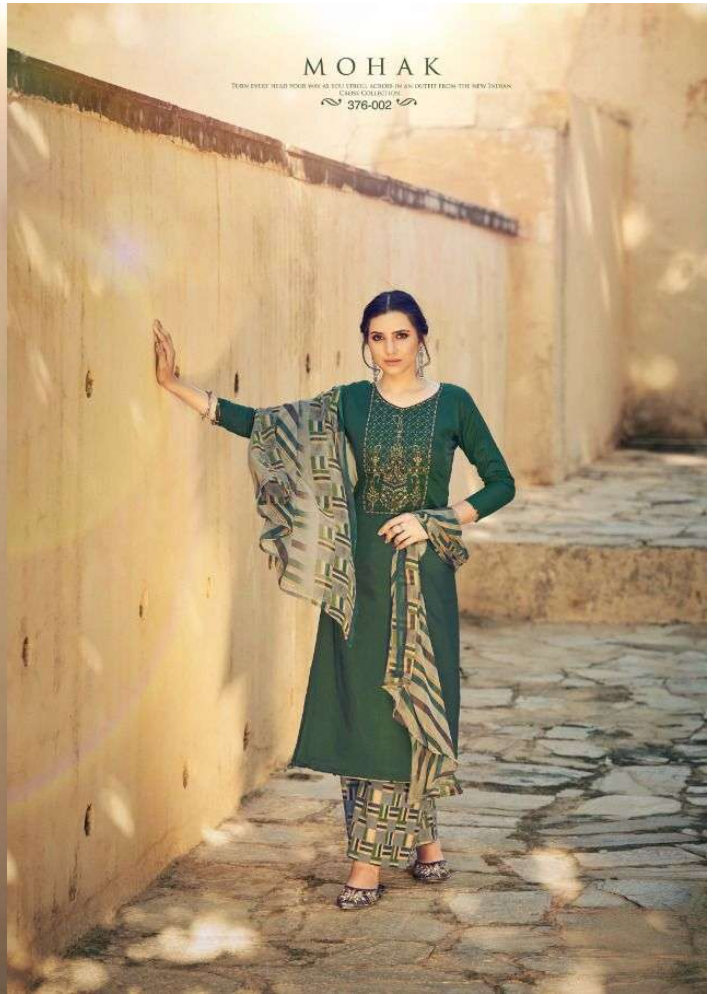

Zulfat
Designed with

MOHAK