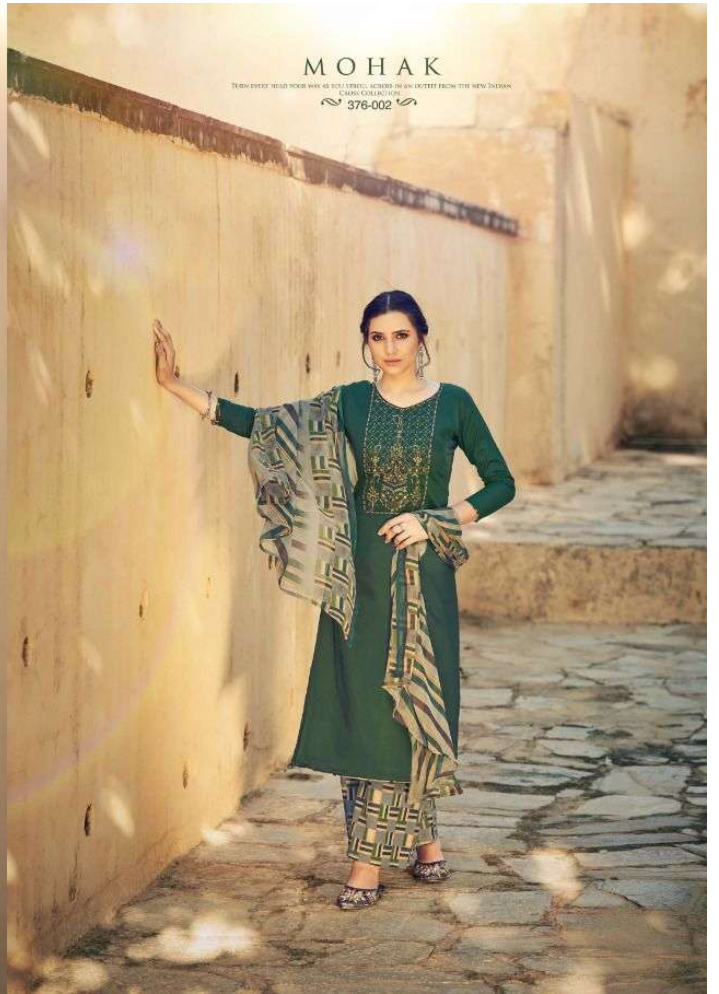

MOHAK

376-002