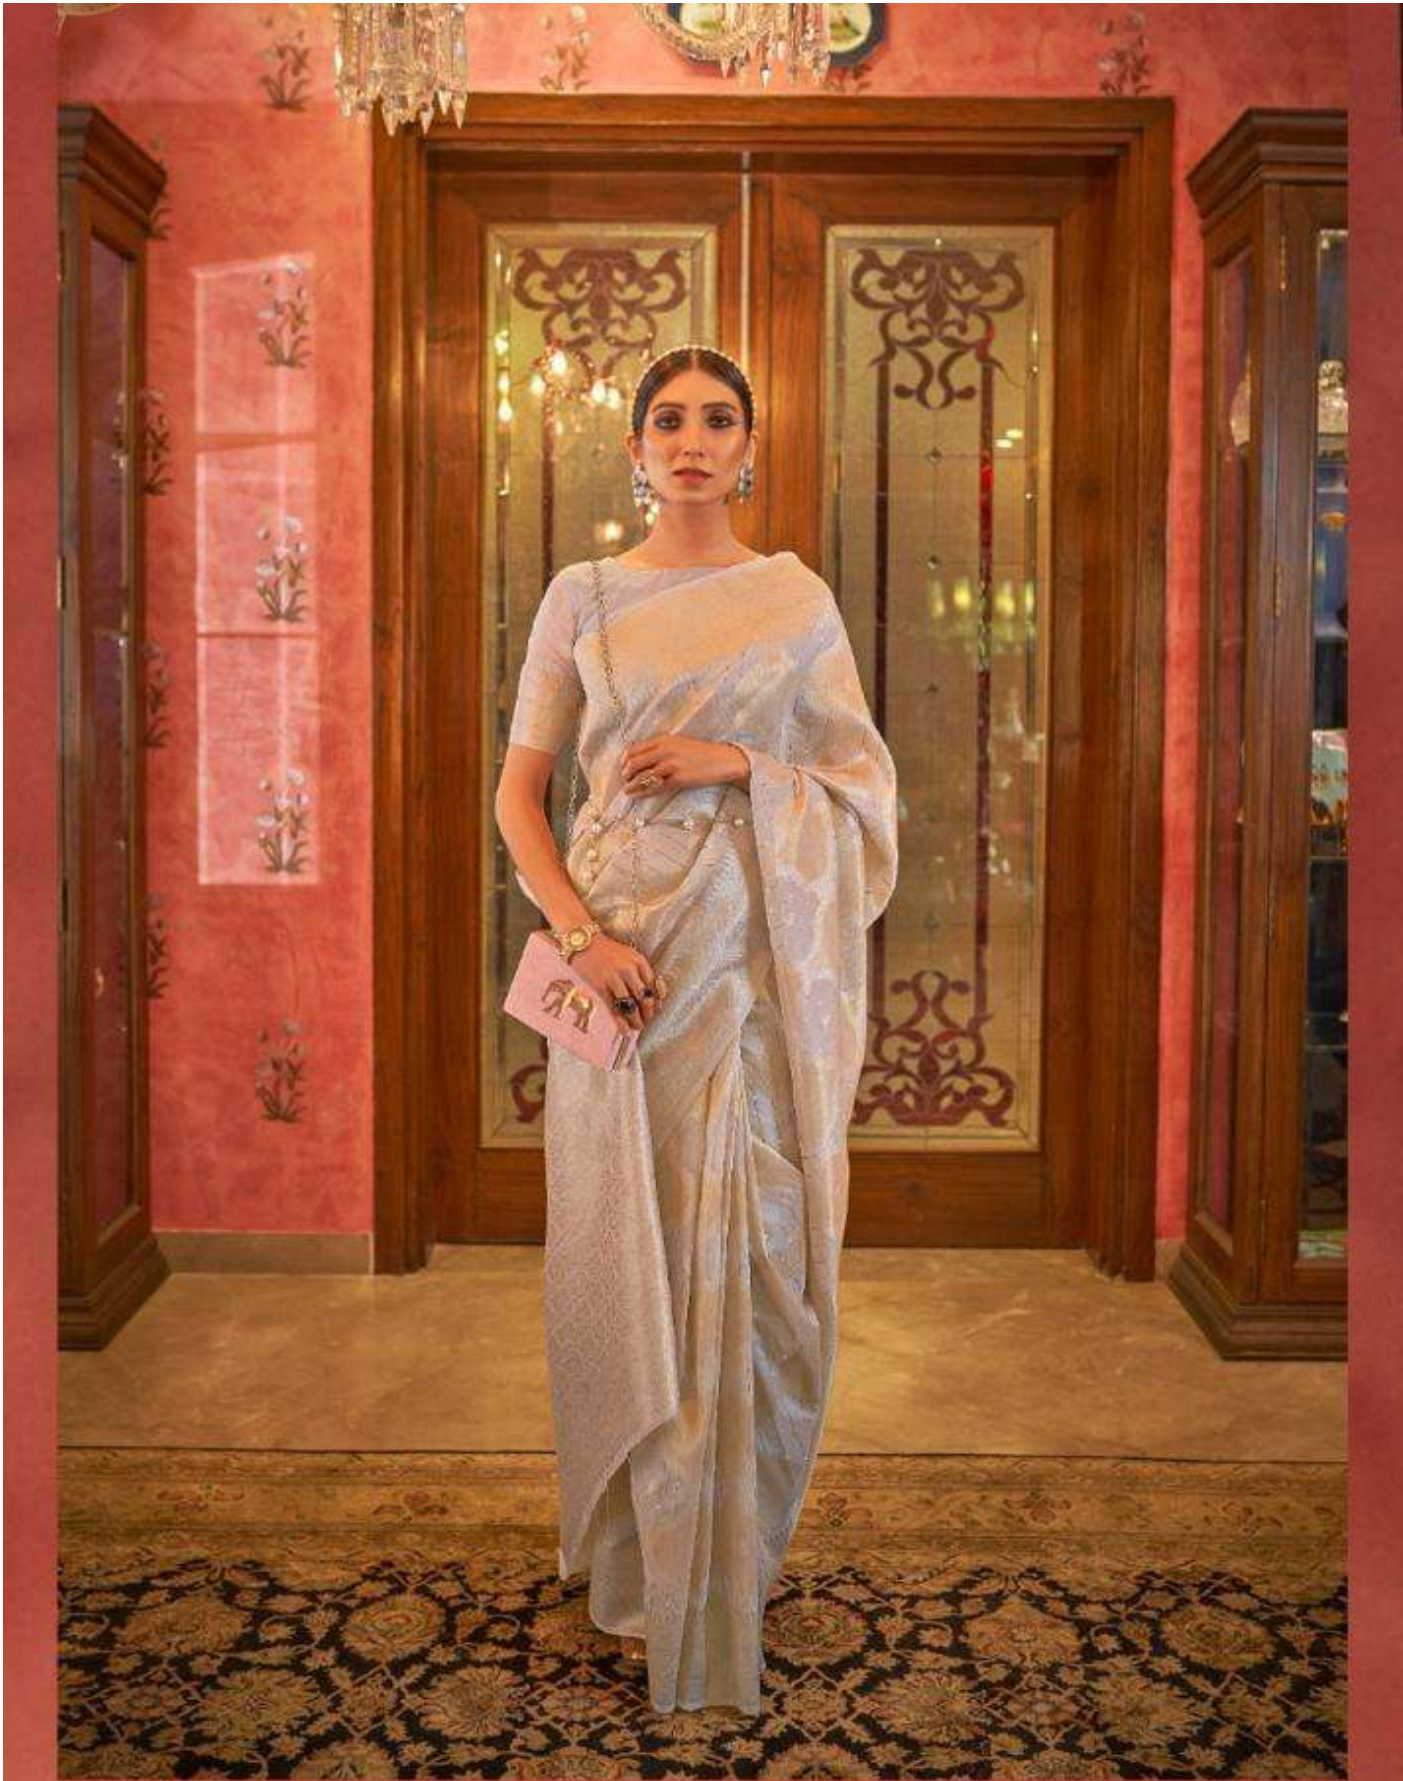

RAJTEX
Indiapure
SILK | COTTON | LINEN | BLEND

KIRA SILK

MODAL SEQUINS - VALUE ADDED

RAJTEX
Embroidery
Miss wear | Lehenga | Silk wear

KIRA SILK / 228003

RAJTEX
Embroidery
sarees | lehengas | blouses

KIRA SILK / 228005