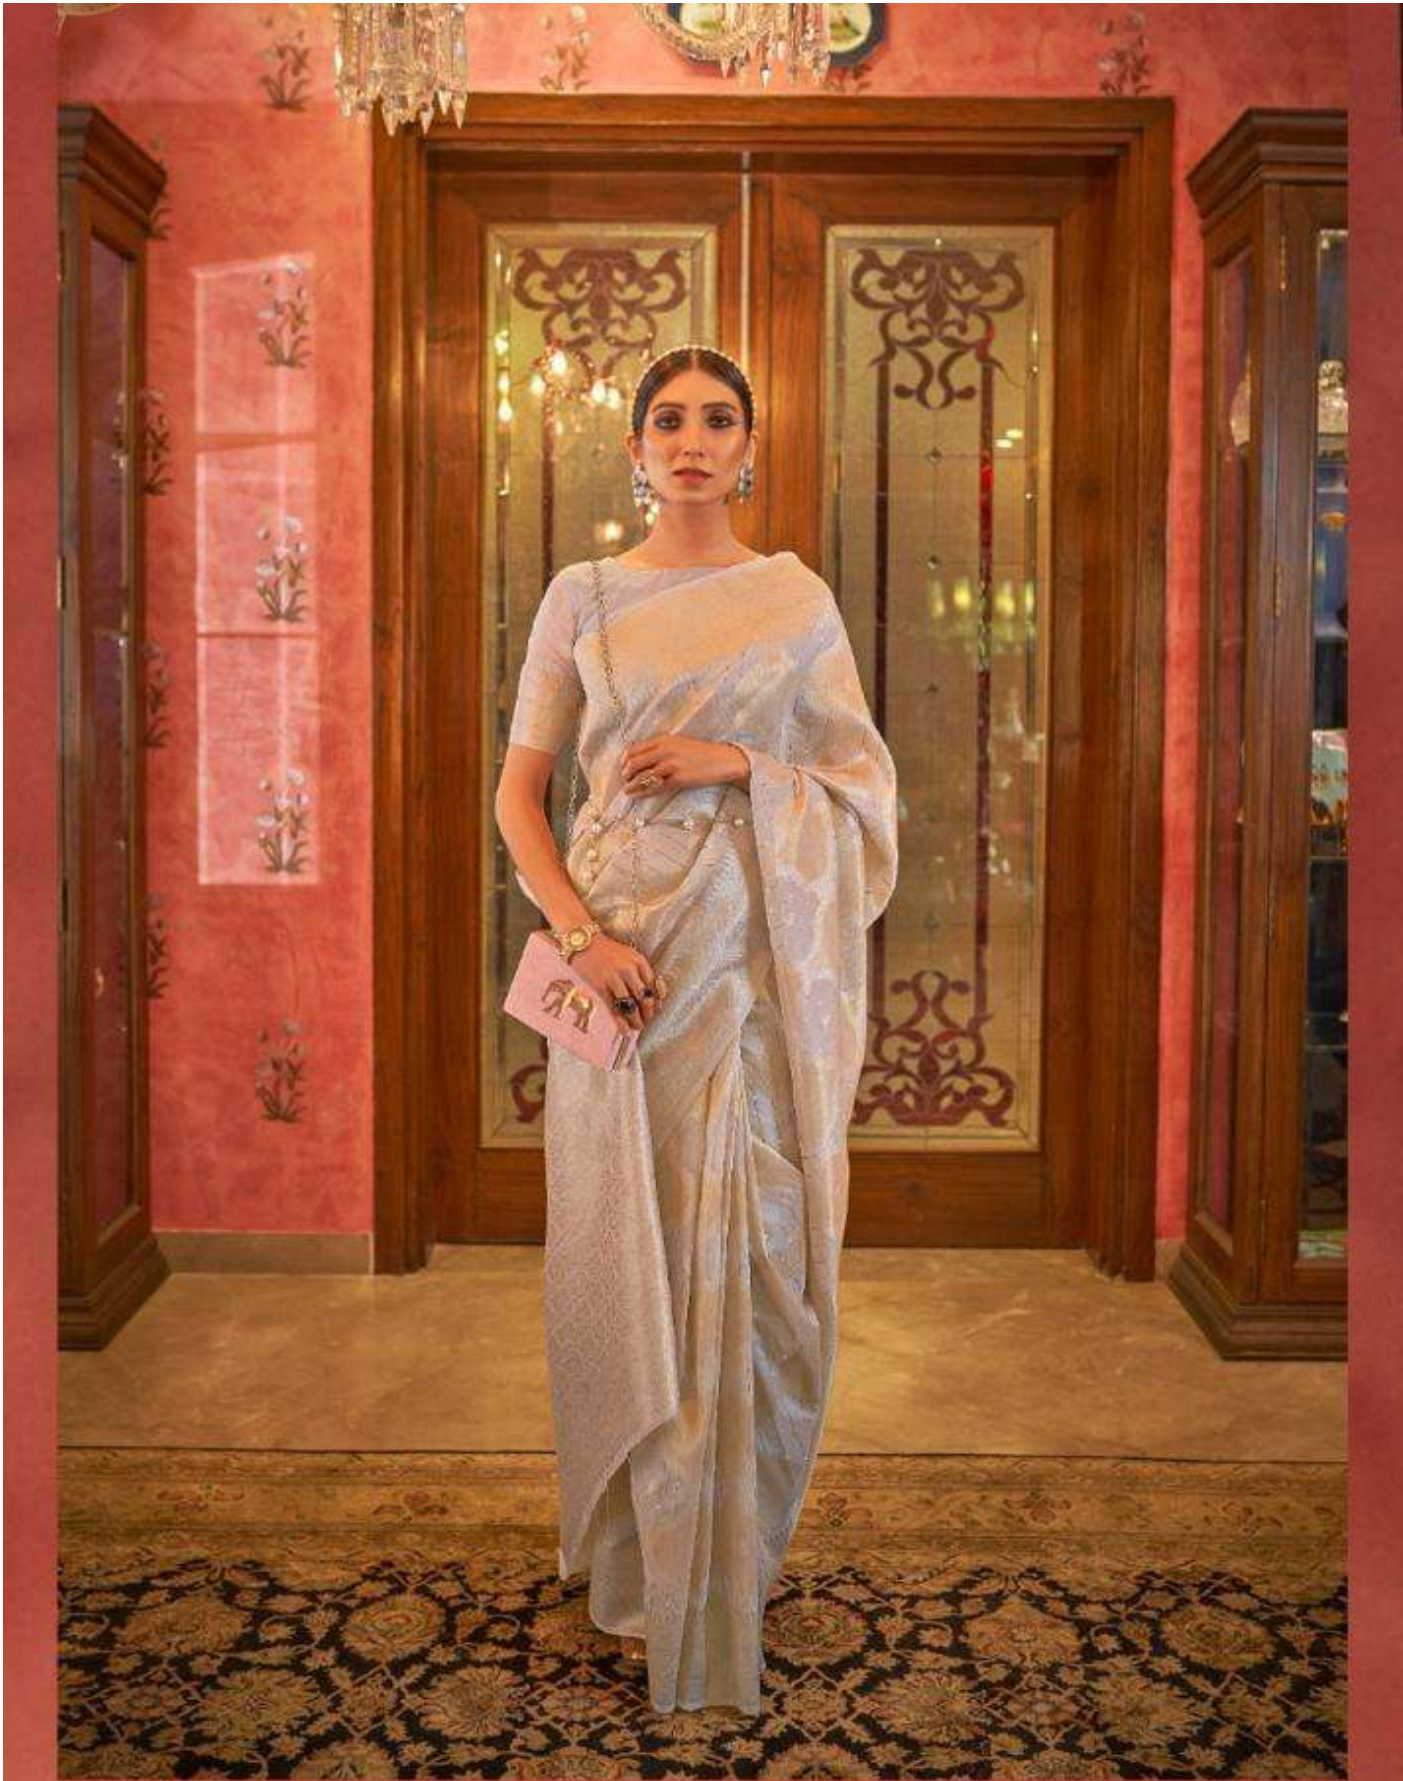

RAJTEX
Indiapure
SILK | COTTON | LINEN | BLEND

KIRA SILK

MODAL SEQUINS - VALUE ADDED

RAJTEX
Embroidery
Miss wear | Evening | Silk wear

KIRA SILK / 228003

RAJTEX
Embroidery
sarees | lehenga | Shisaree

KIRA SILK / 228005