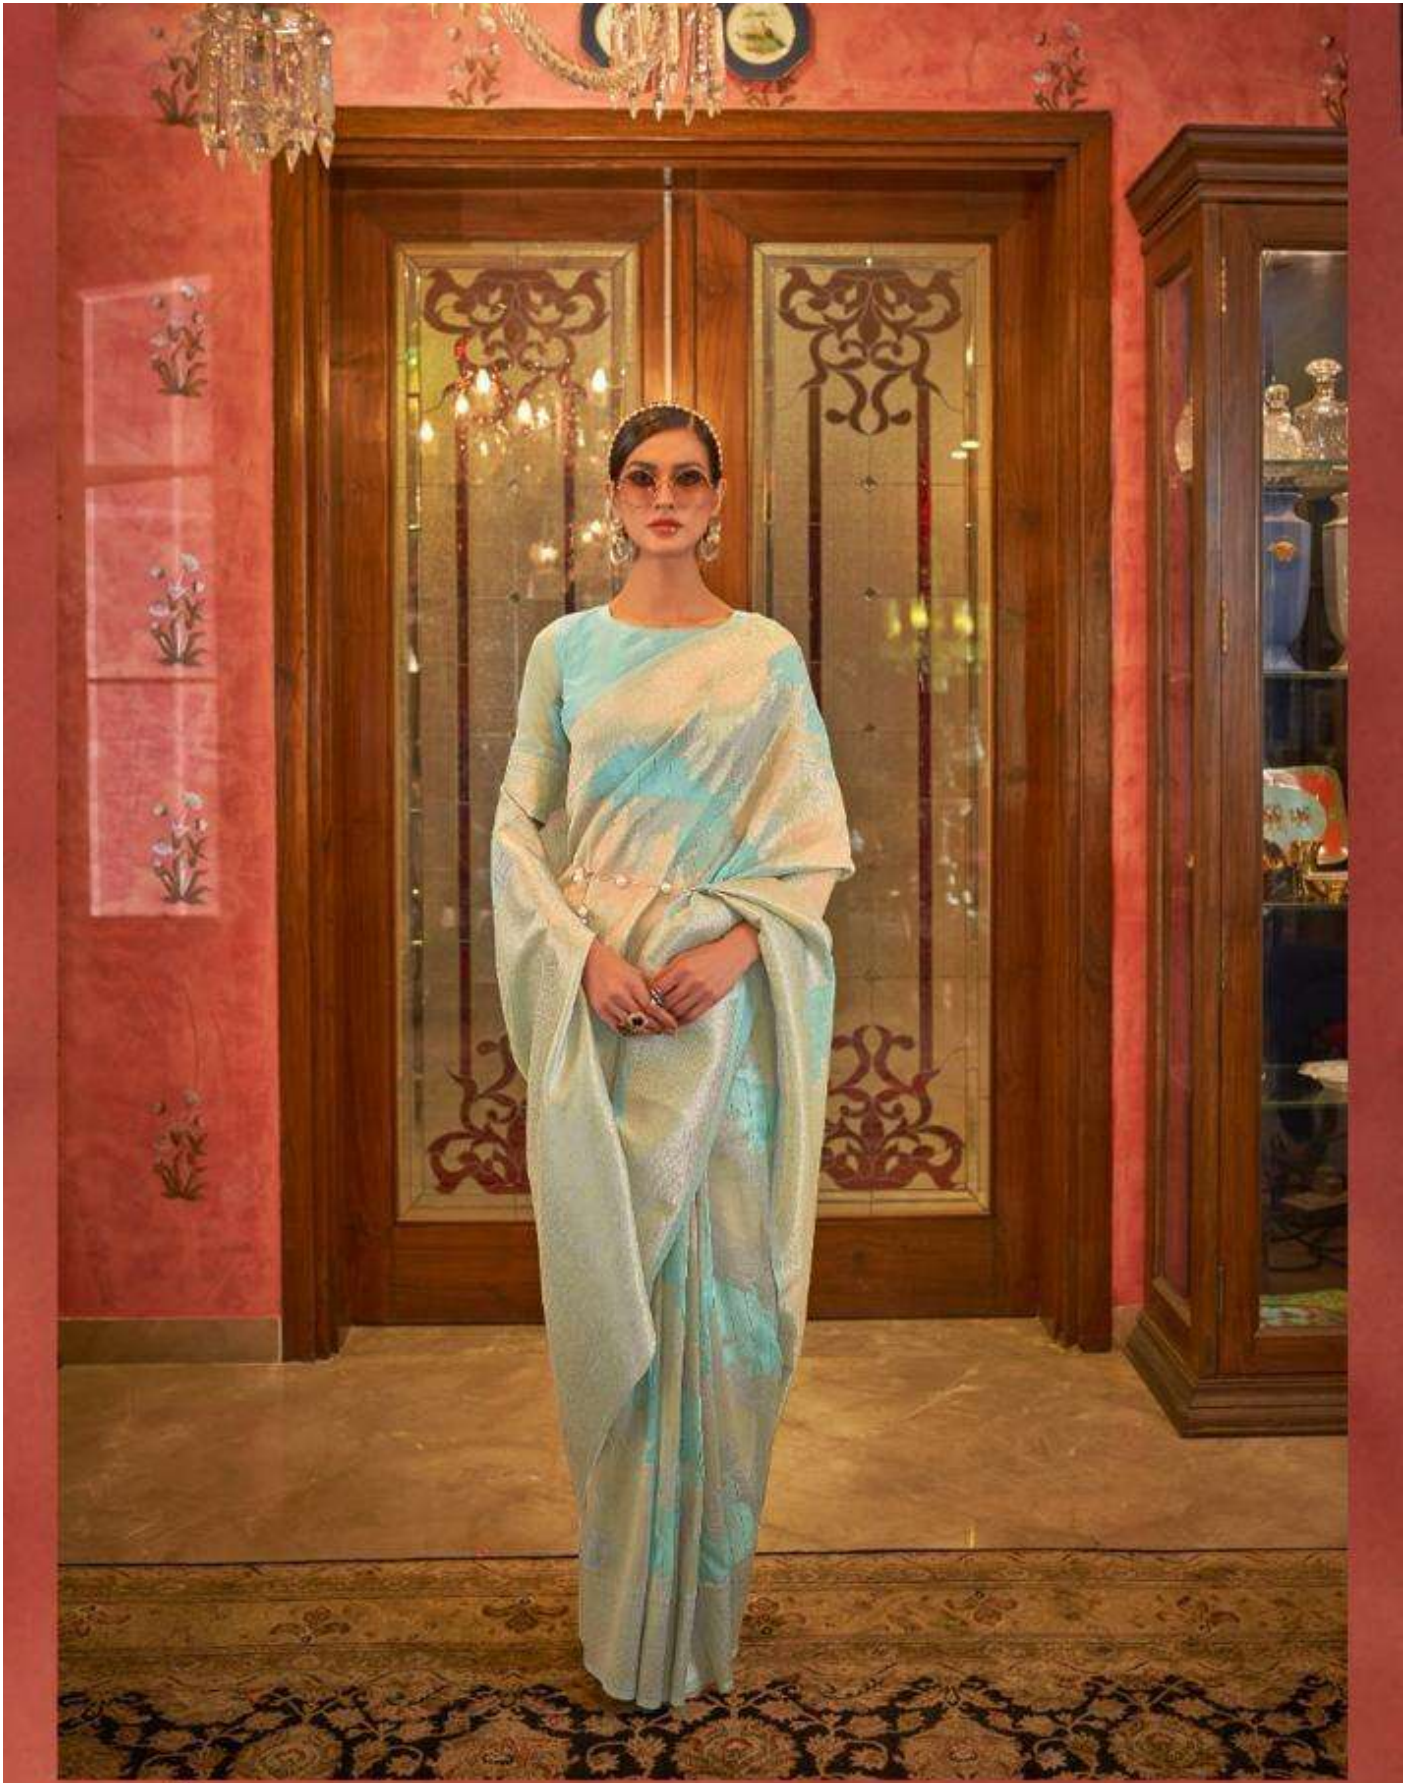

RAJTEX
Embroidery
sarees | lehengas | blouses

KIRA SILK / 228006