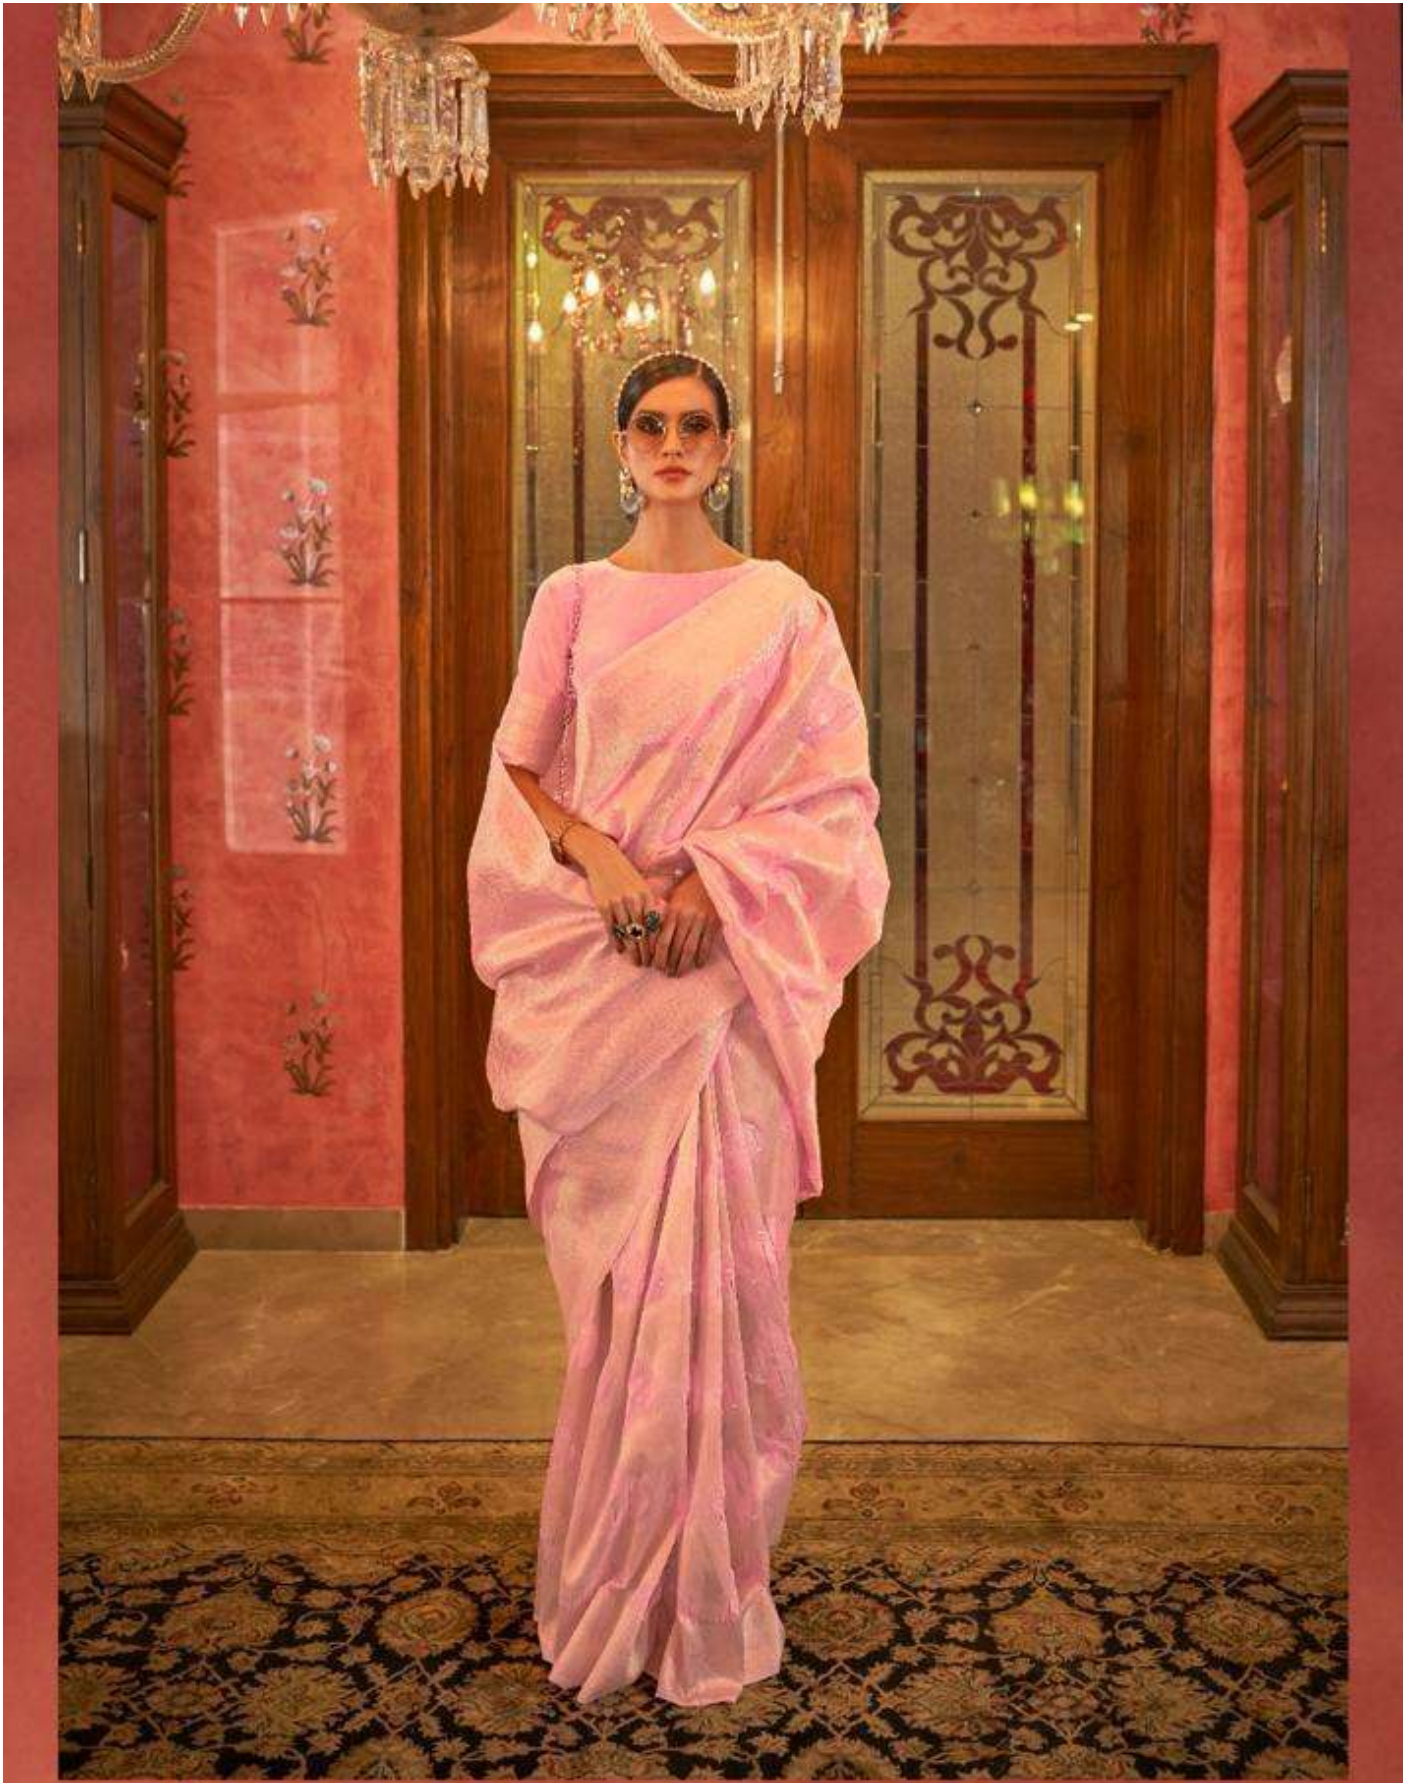

RAJTEX
Indiapure
SILK | COTTON | LINEN | BLEND

KIRA SILK

MODAL SEQUINS - VALUE ADDED

RAJTEX
Embroidery
Miss wear | Evening | Silk wear

KIRA SILK / 228003

RAJTEX
Embroidery
sarees | lehenga | Shisaree

KIRA SILK / 228005

228001

228002

228003

228004

228005

228006

RAJTEX
Embroidery
Home wear | Linings | Silk wear

KIRA SILK / 228004