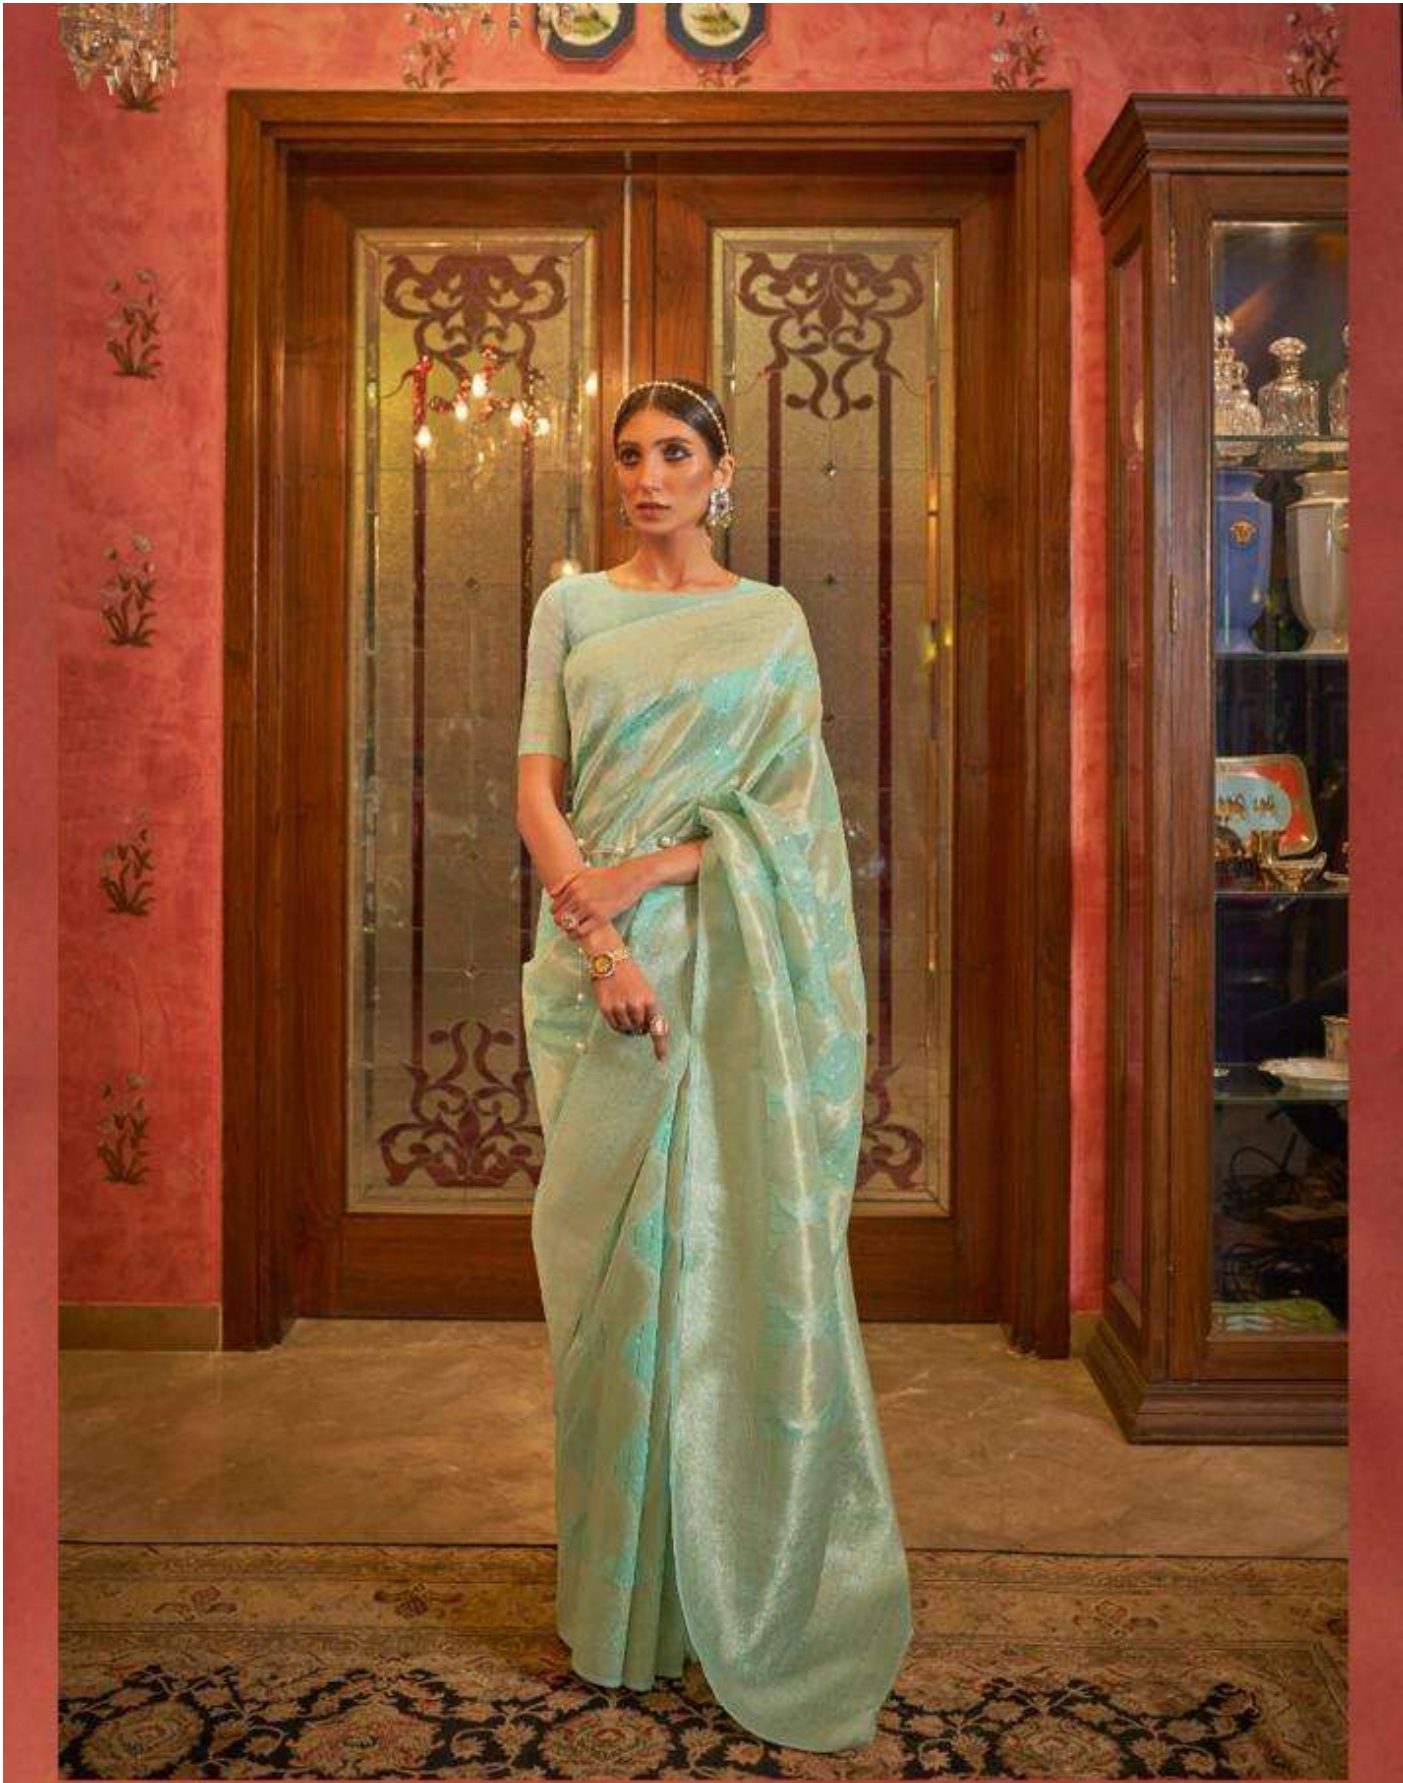

RAJTEX
Indiapure
SILK | COTTON | LINEN | BLEND

KIRA SILK

MODAL SEQUINS - VALUE ADDED

RAJTEX
Embroidery
Miss wear | Evening | Silk wear

KIRA SILK / 228003

RAJTEX
Embroidery
sarees | lehenga | Shisaree

KIRA SILK / 228005

228001

228002

228003

228004

228005

228006

RAJTEX
Embroidery
Home wear | Linings | Silk wear

KIRA SILK / 228004