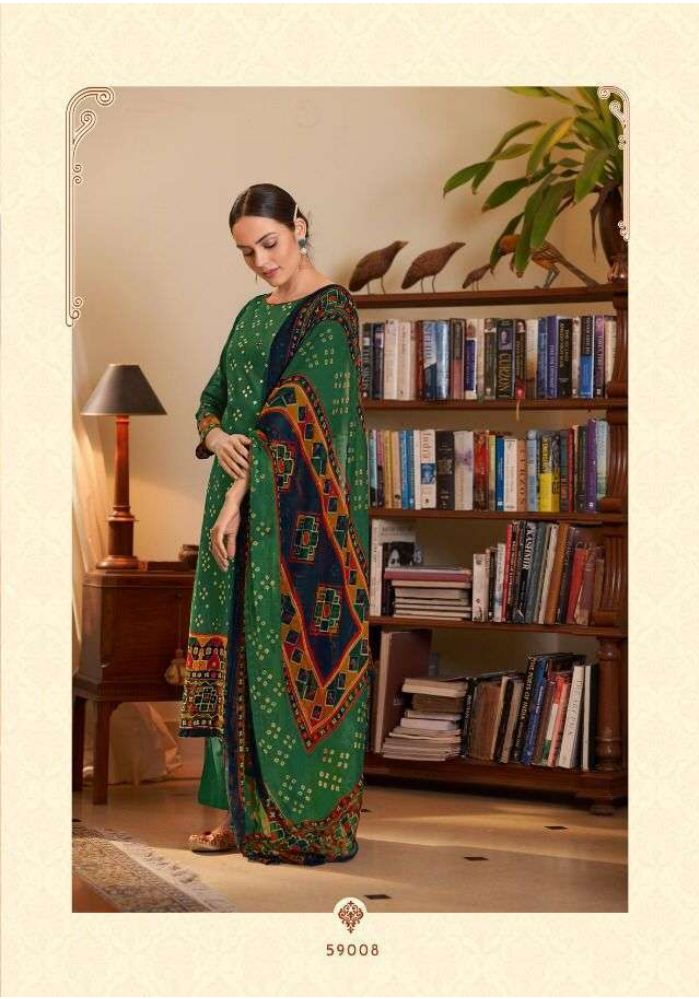

YUVIKA

**YUVIKA**

59006

SARTHAK

59008

59004

59001

59005

TOP :- Jaam Satin Printed With Khatli Work  
 BOTTOM :- Jaam Dyed  
 DUPATTA :- Pure Chiffon Printed

59003

59007