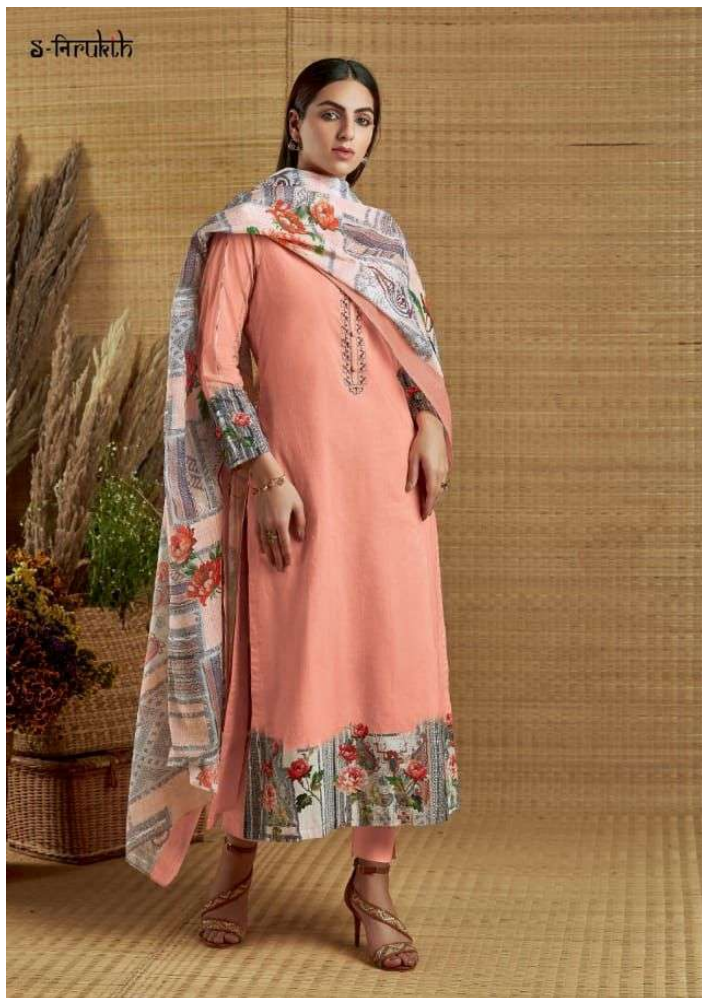

ड-निहपरीते

Kashida
222