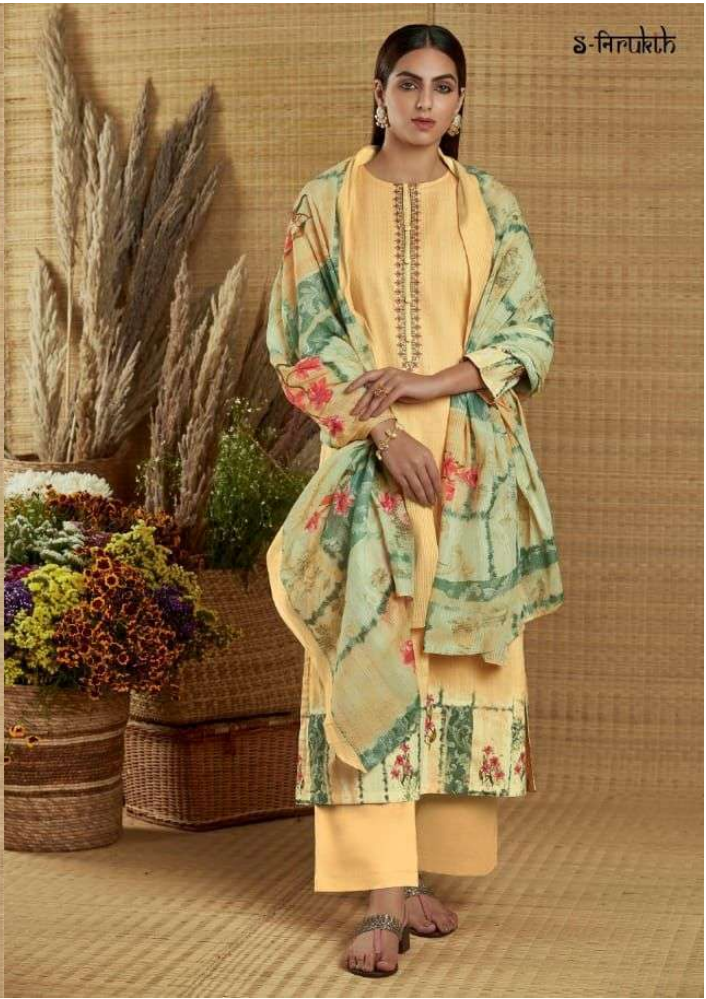

ॐ-निरुपेक्षे