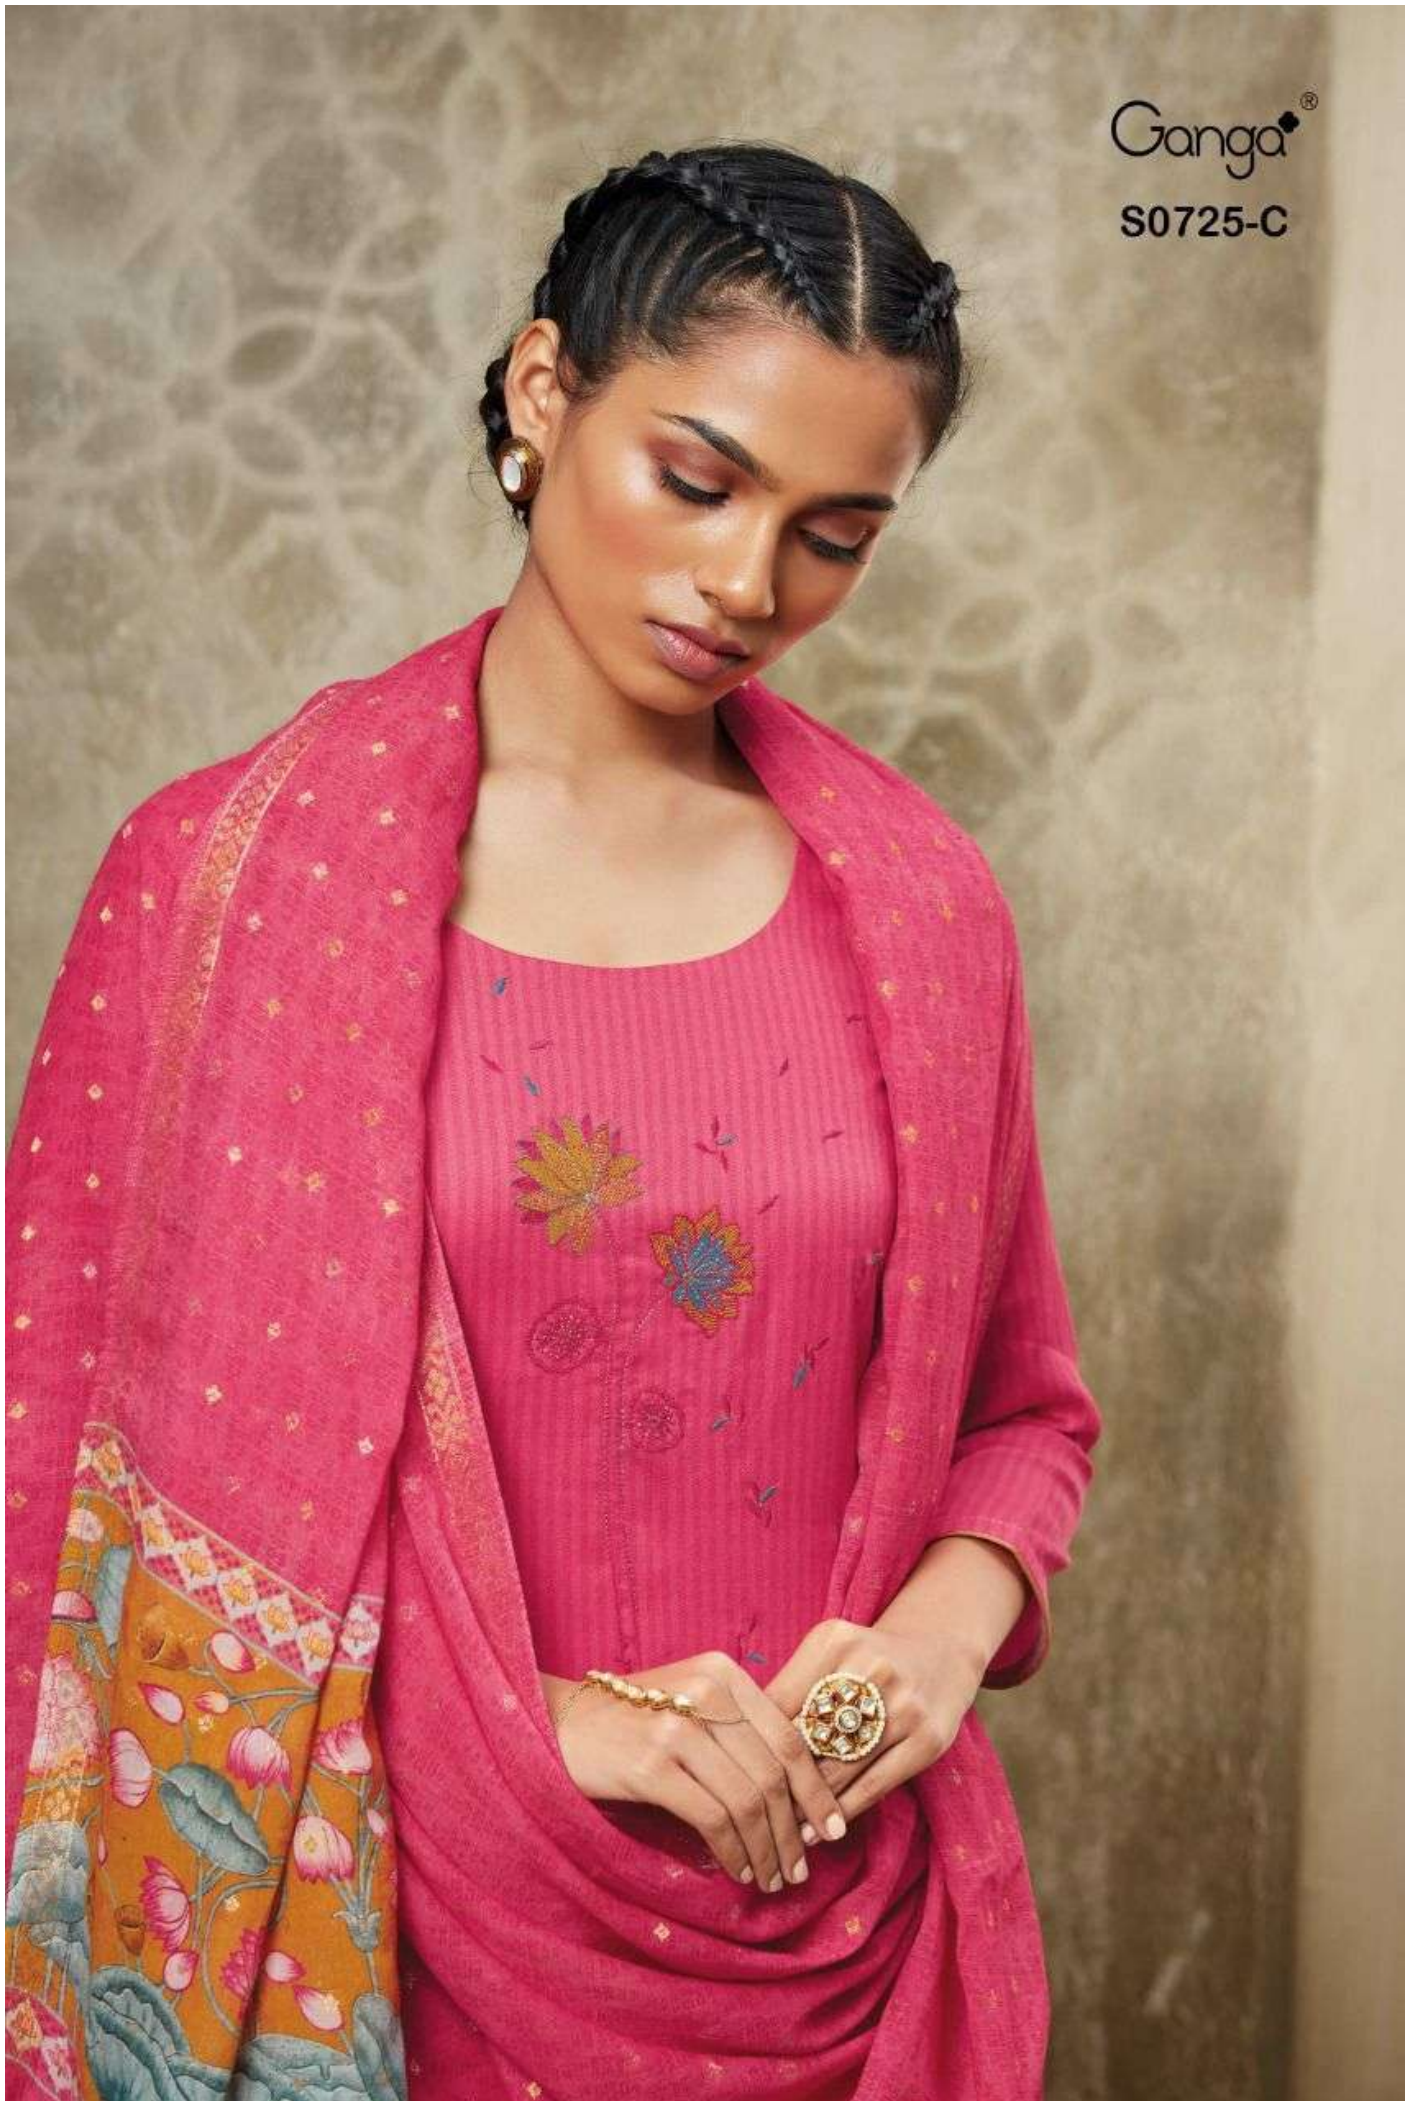

Ganga®

S0725-C