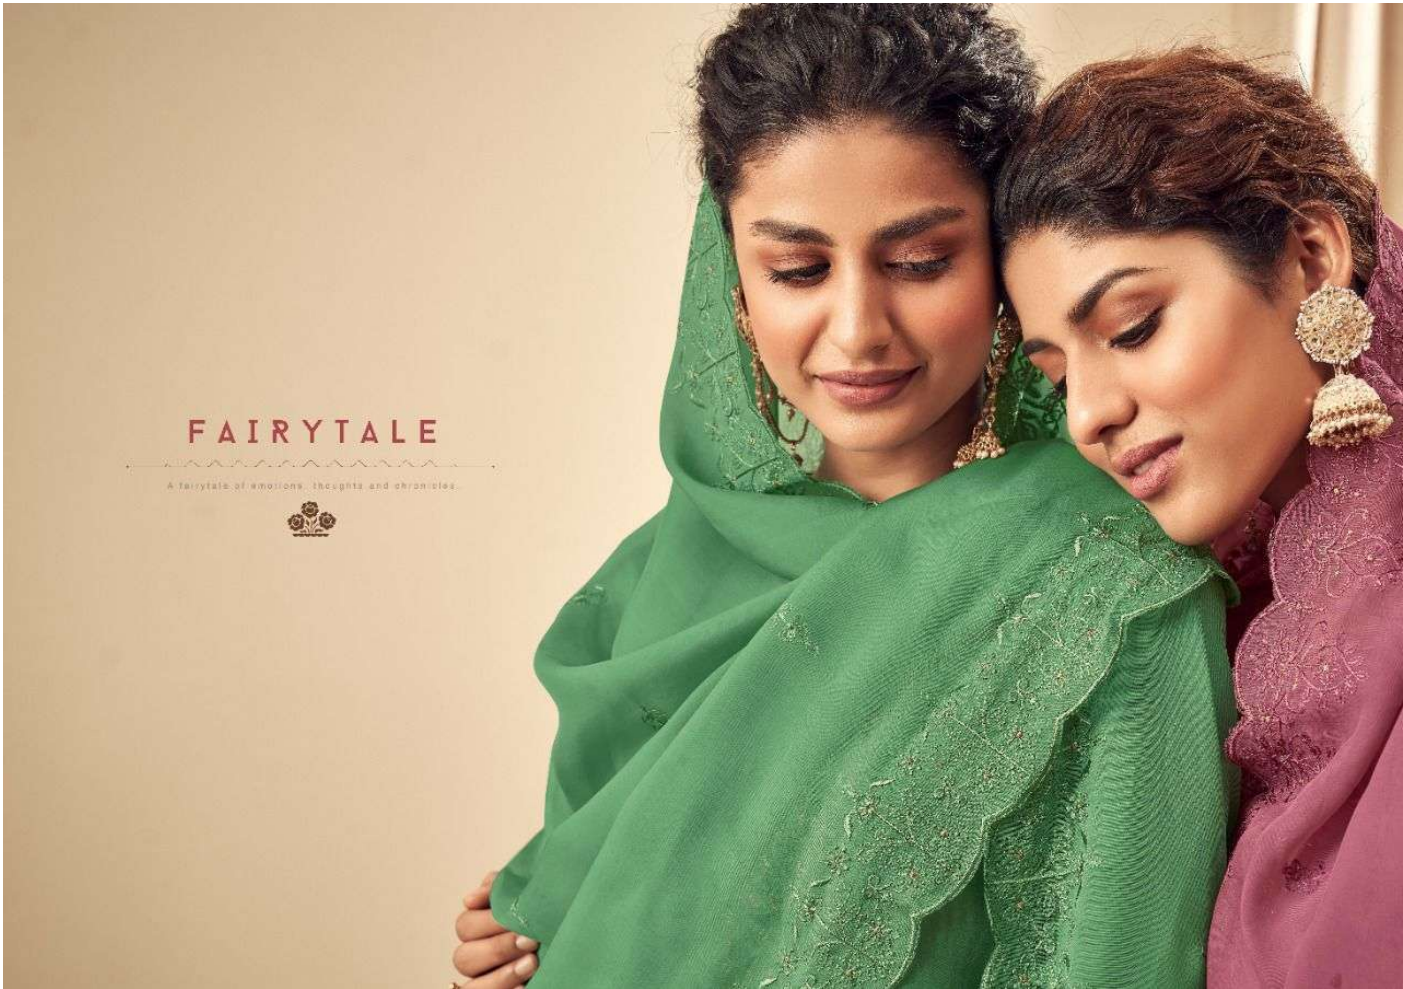

NISHANT
FASHION

NUMAISE

CLASSIC

Classic adorned with pastel hues, a truly bridal dream!

NF
NISHANT
FASHION

NUMAISE

D.no-17003

FAIRYTALE

A fairytale of emotions, thoughts and chronicles.

D.no-17004

D.no-17002

D.no:17001

D.no-17005