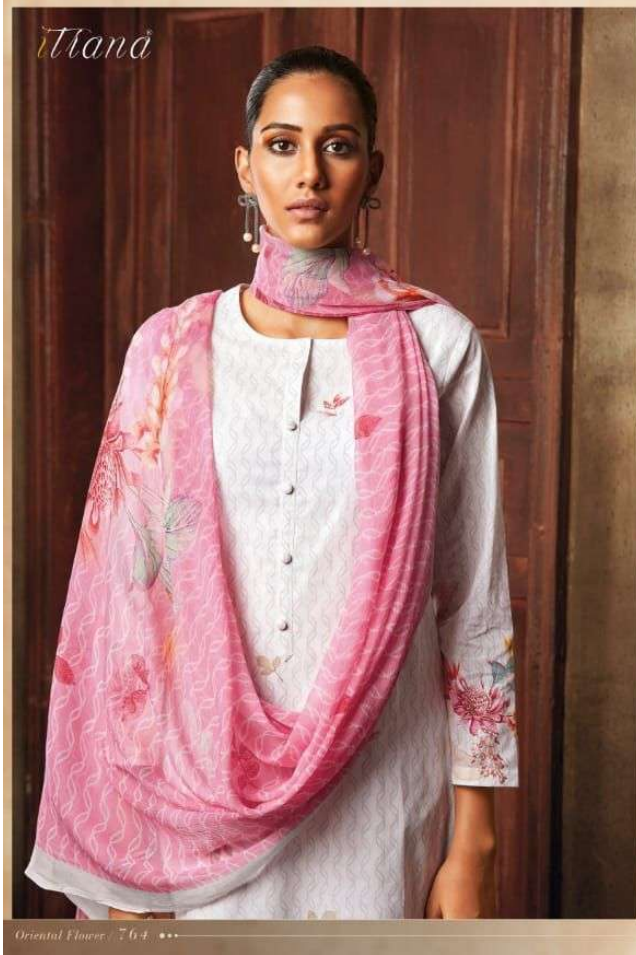

TOP - CAMBRIC DIGITAL PRINT WITH DAMAN FANCY LACE
WITH HAND WORK

BOTTOM - CAMBRIC COMB

DUPATTA - GERMAN CHIFFON DIGITAL PRINTED

{ RATE }
{ RS, 1495/- }

TOTAL SUITS = 10 TOTAL AMOUNT - 14950/- AVG. RATE - 1495/-

Manā

Oriental Flower / 7.16 ***