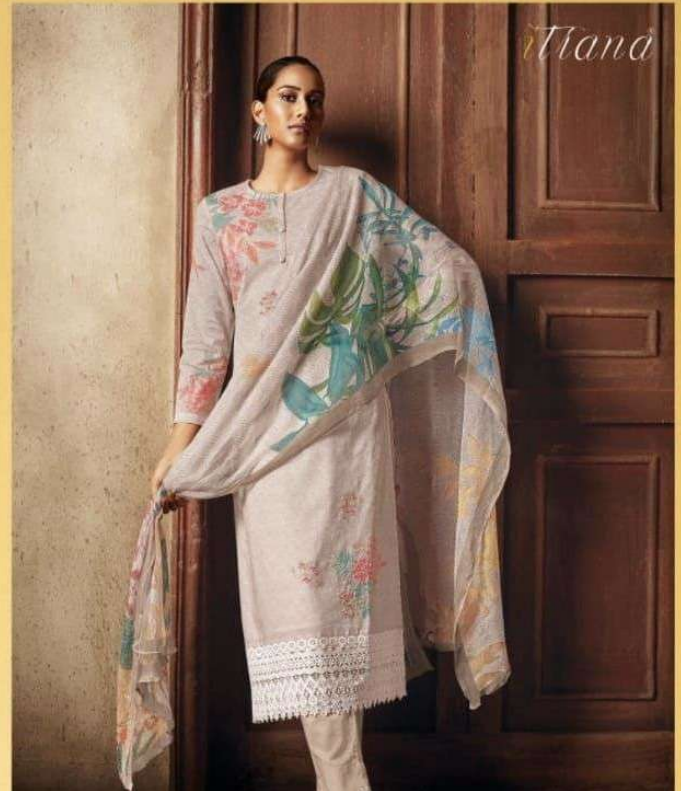

TOP - CAMBRIC DIGITAL PRINT WITH DAMAN FANCY LACE
WITH HAND WORK

BOTTOM - CAMBRIC COMB

DUPATTA - GERMAN CHIFFON DIGITAL PRINTED

{ RATE }
{ RS, 1495/- }

TOTAL SUITS = 10 TOTAL AMOUNT - 14950/- AVG. RATE - 1495/-