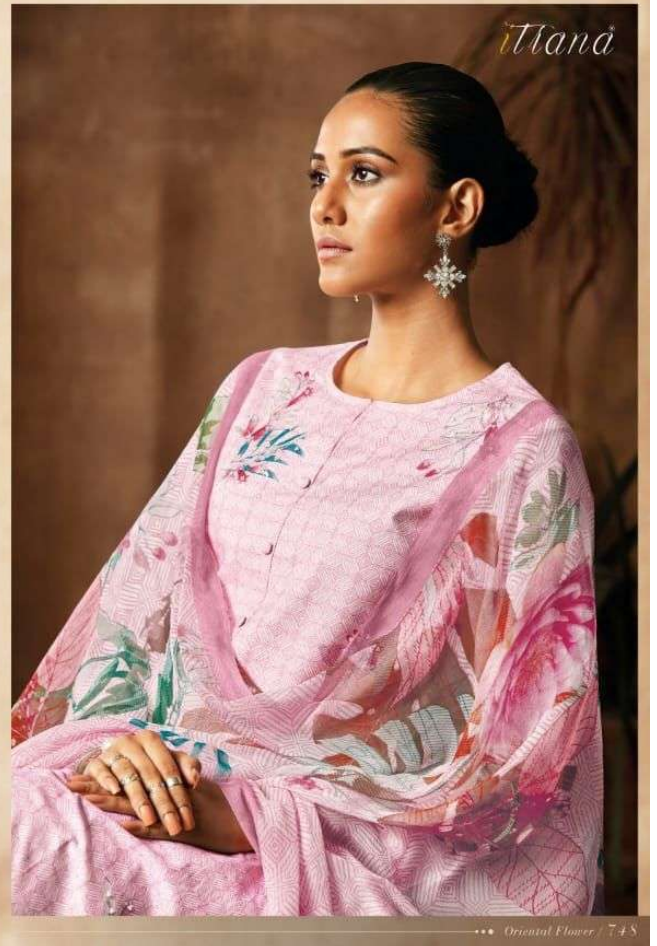

TOP - CAMBRIC DIGITAL PRINT WITH DAMAN FANCY LACE
WITH HAND WORK

BOTTOM - CAMBRIC COMB

DUPATTA - GERMAN CHIFFON DIGITAL PRINTED

{ RATE }
{ RS, 1495/- }

TOTAL SUITS = 10 TOTAL AMOUNT - 14950/- AVG. RATE - 1495/-

Manā

Oriental Flower / 7.16 ***