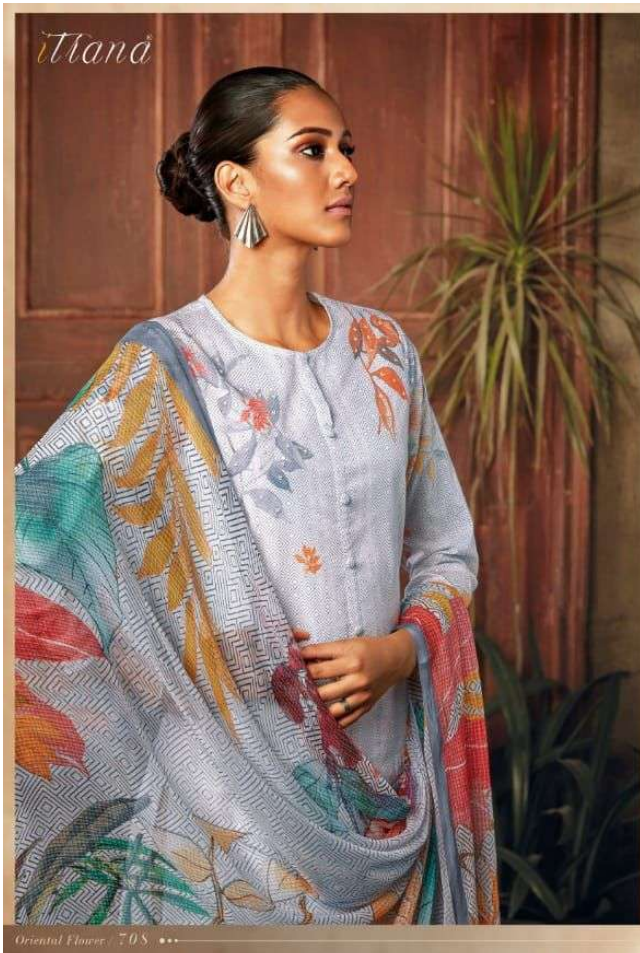

TOP - CAMBRIC DIGITAL PRINT WITH DAMAN FANCY LACE
WITH HAND WORK

BOTTOM - CAMBRIC COMB

DUPATTA - GERMAN CHIFFON DIGITAL PRINTED

{ RATE }
{ RS, 1495/- }

TOTAL SUITS = 10 TOTAL AMOUNT - 14950/- AVG. RATE - 1495/-

Manā

Oriental Flower / 7.16 ***