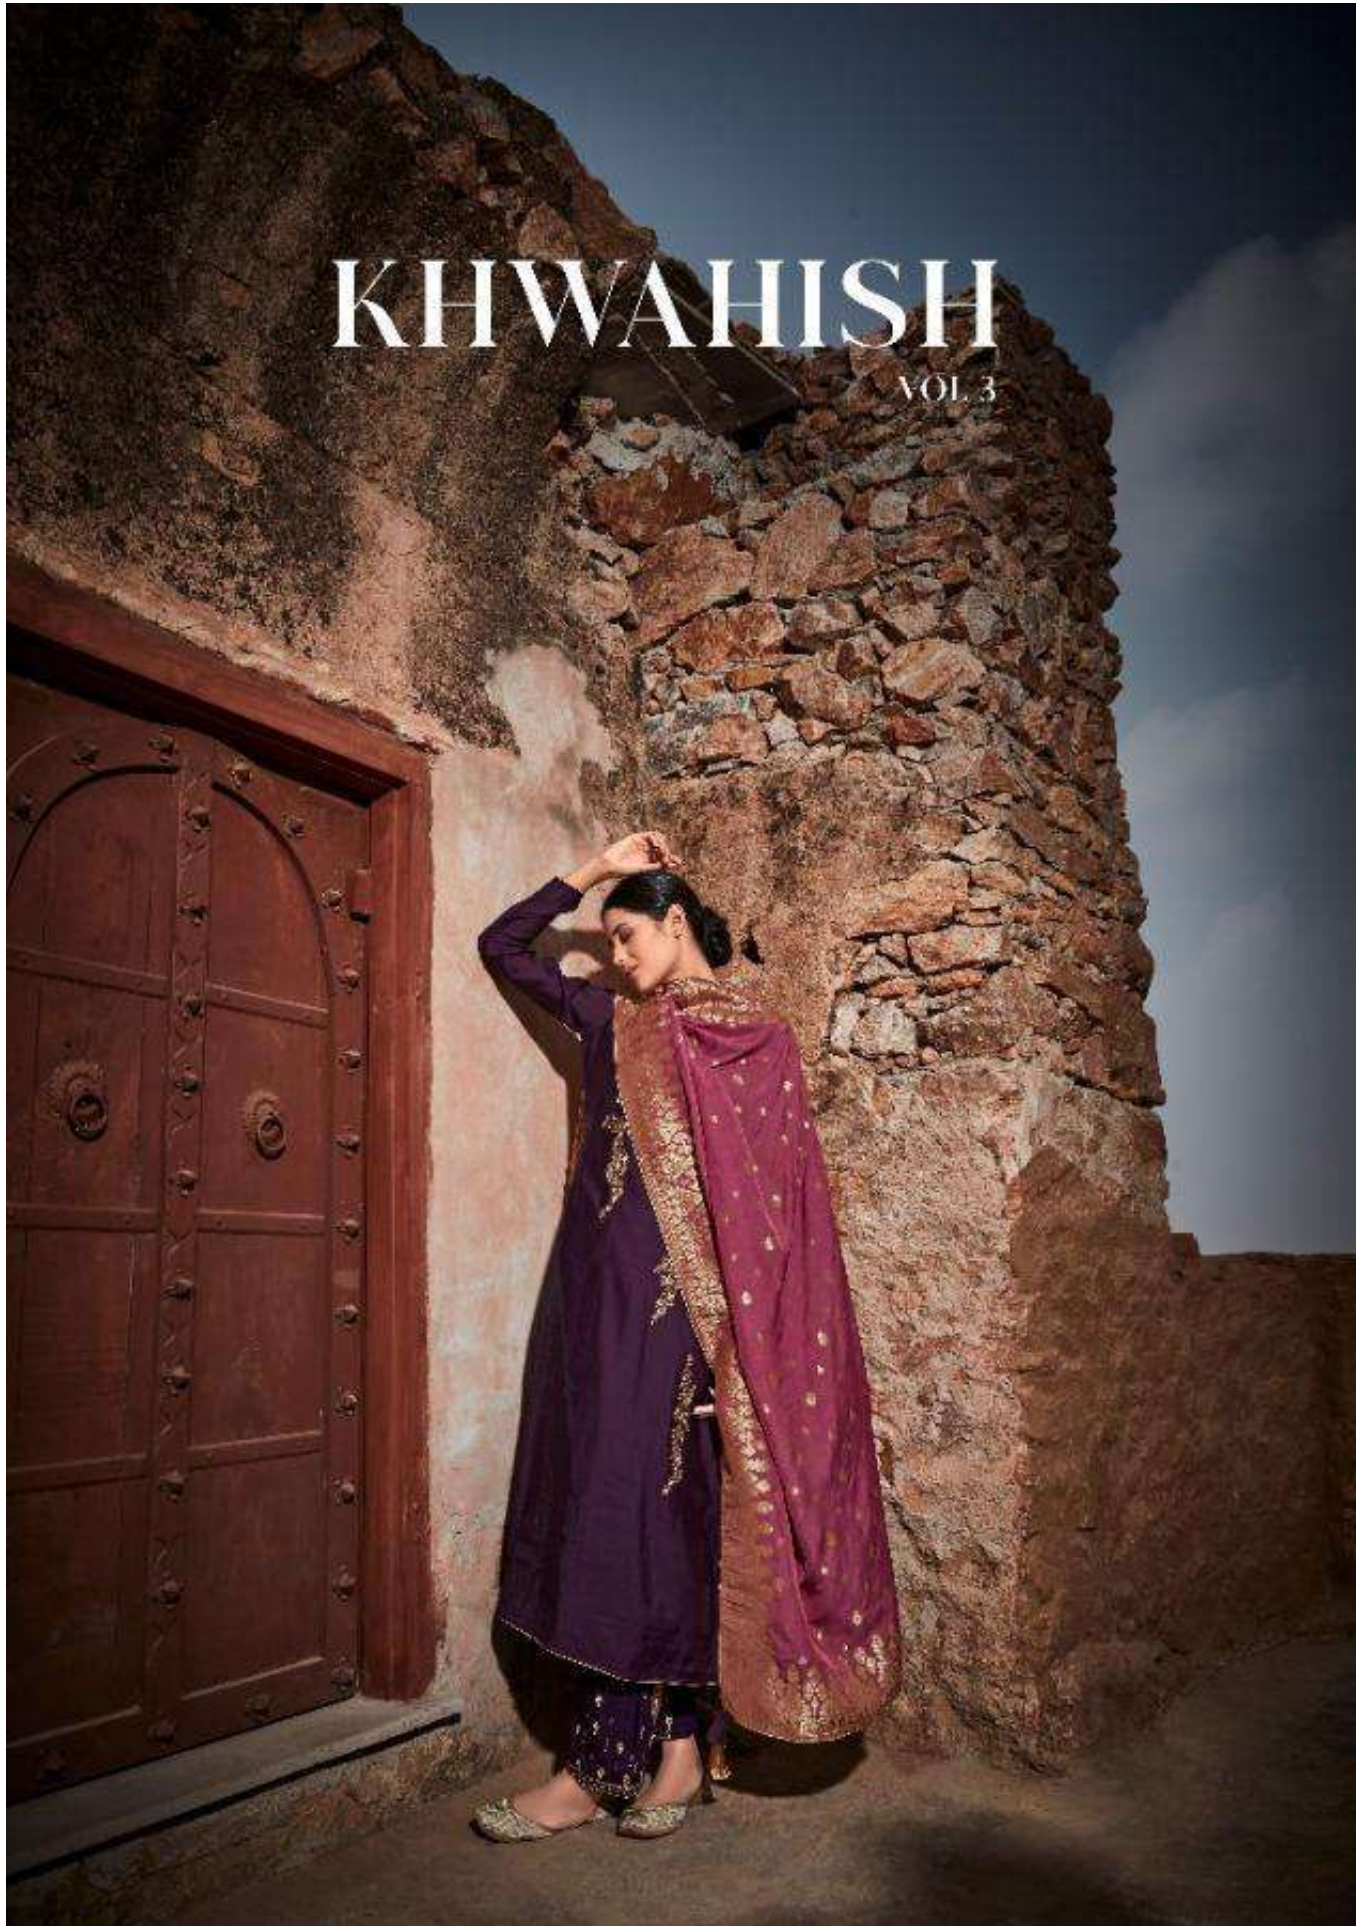

KHWAHISH

VOL. 3